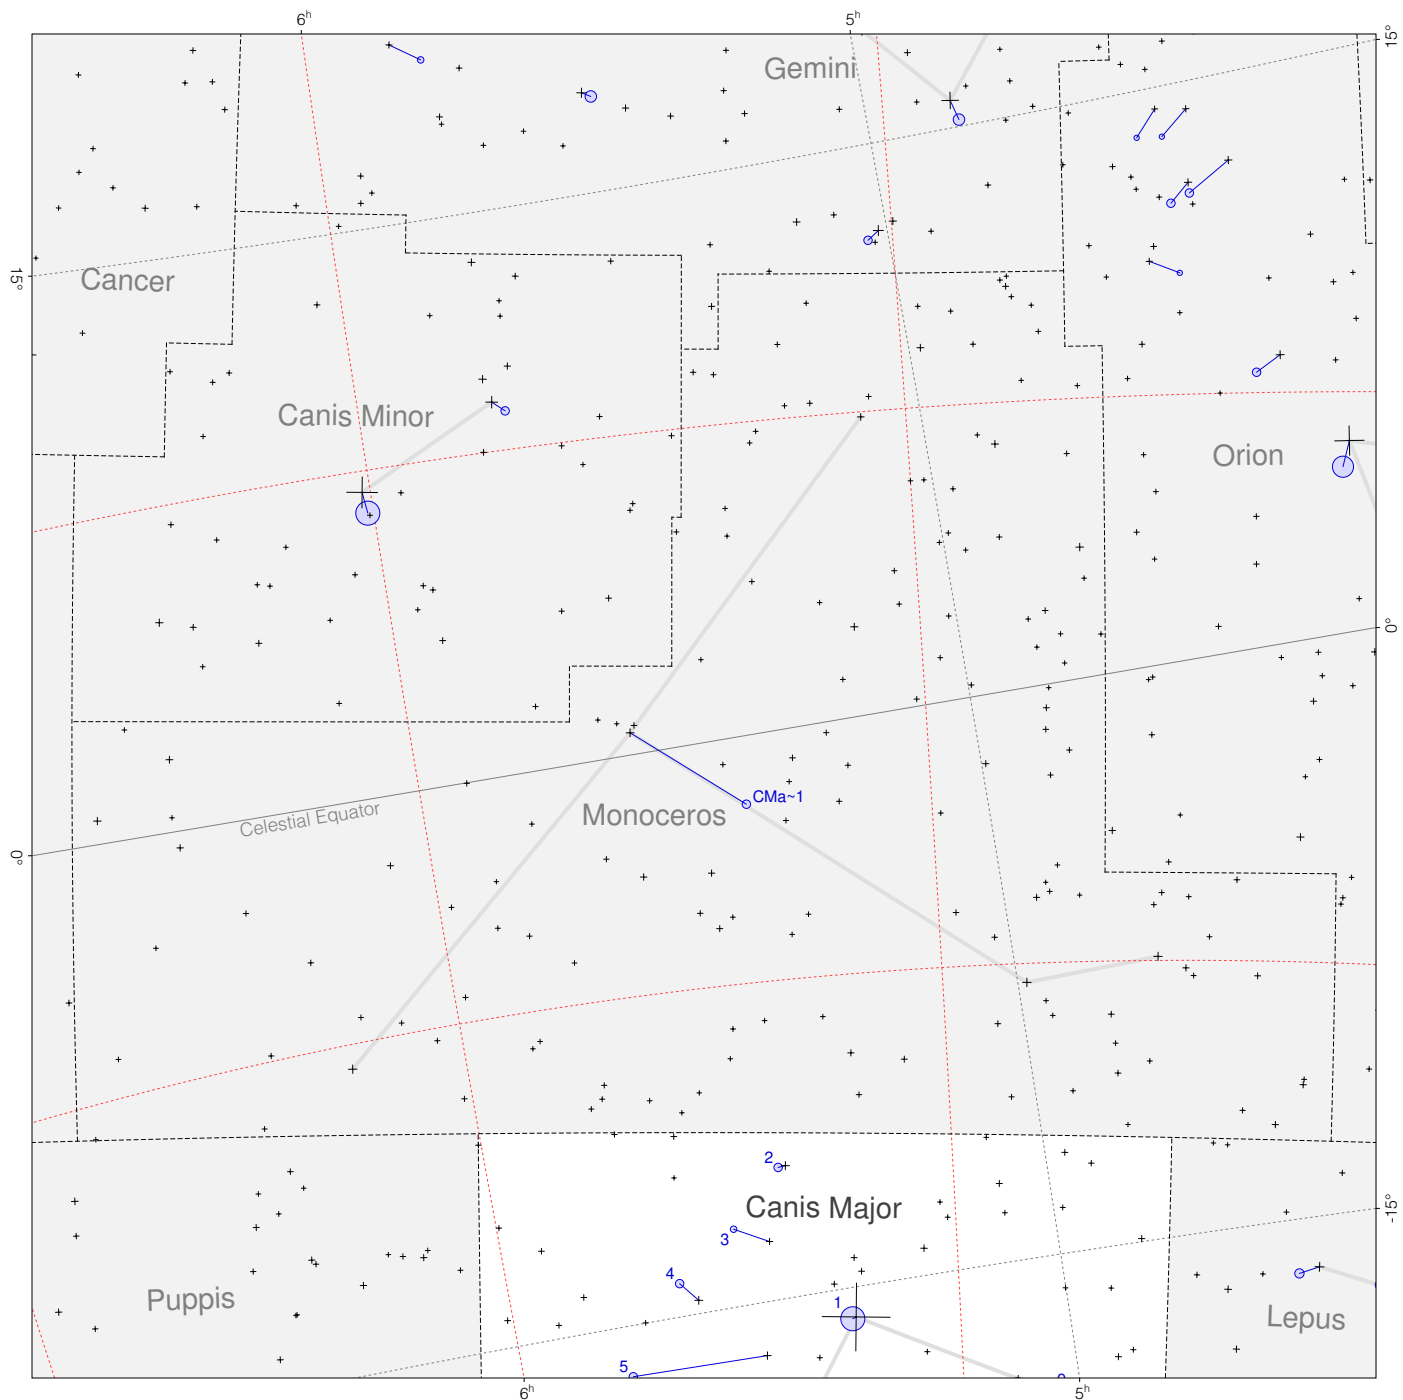

Ptolemy stars in Monoceros

Magnitudes: 
1 2 3 4 5 6 7

Scale at center: 