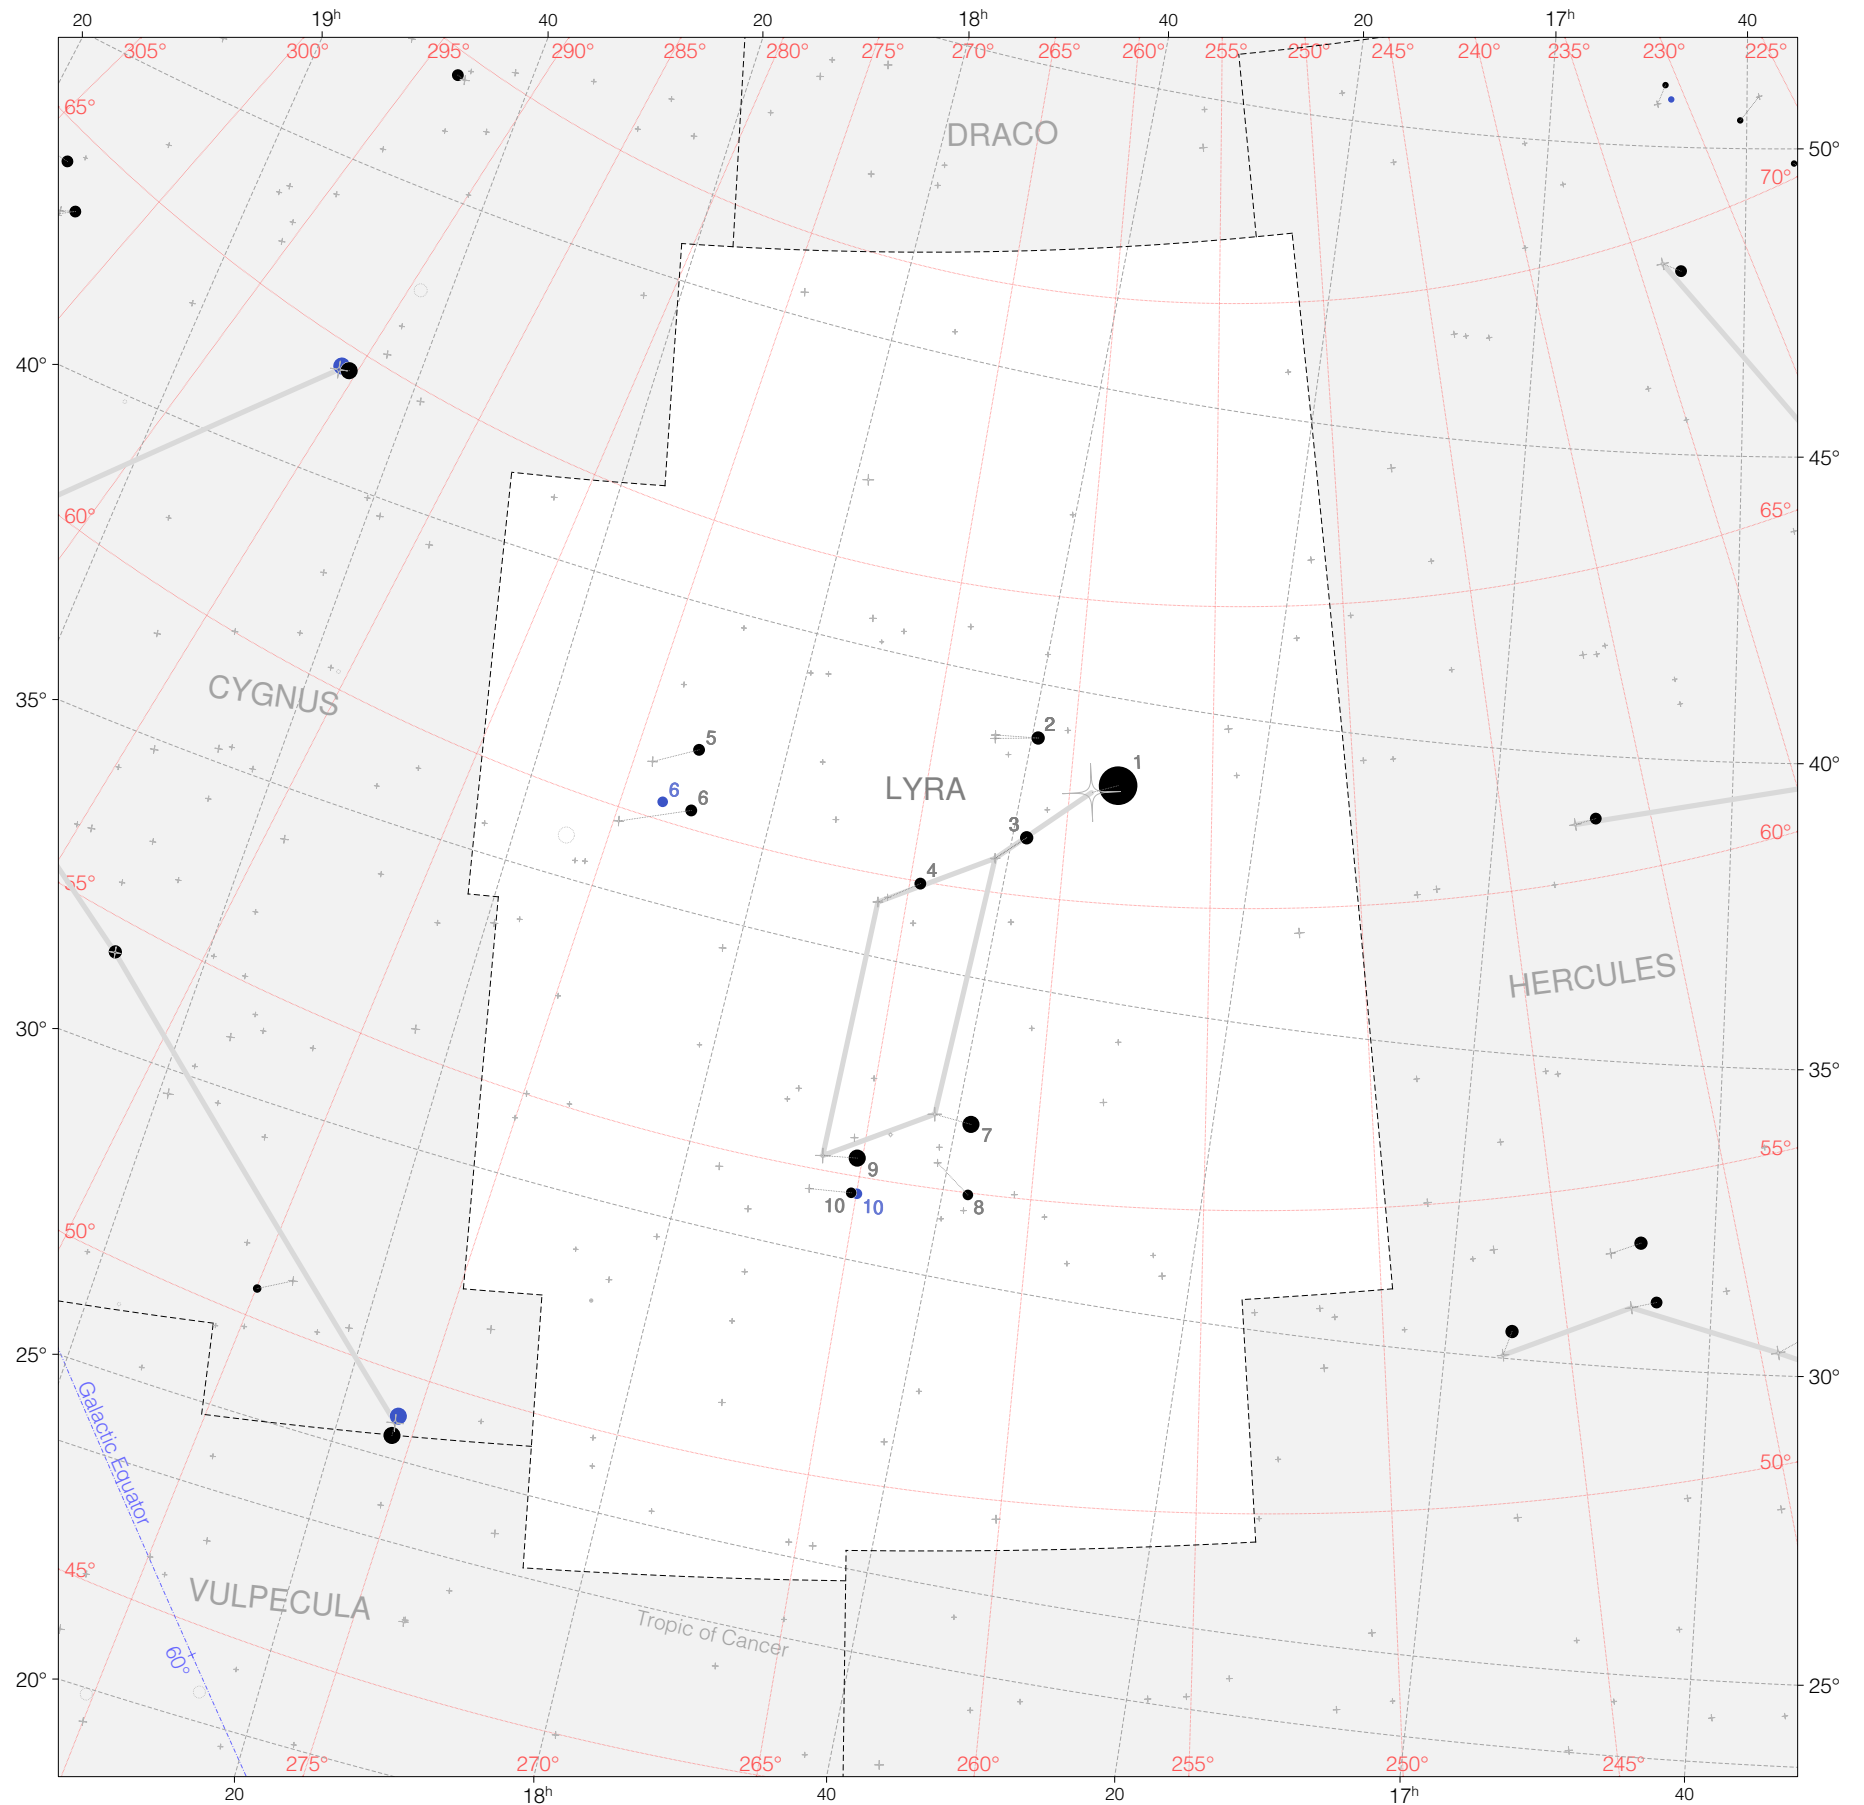

# Ptolemy Stars in Lyra

Magnitudes: 1 2 3 4 5 6

Versions: t p m b

Scale at center: 0° 2° 4°