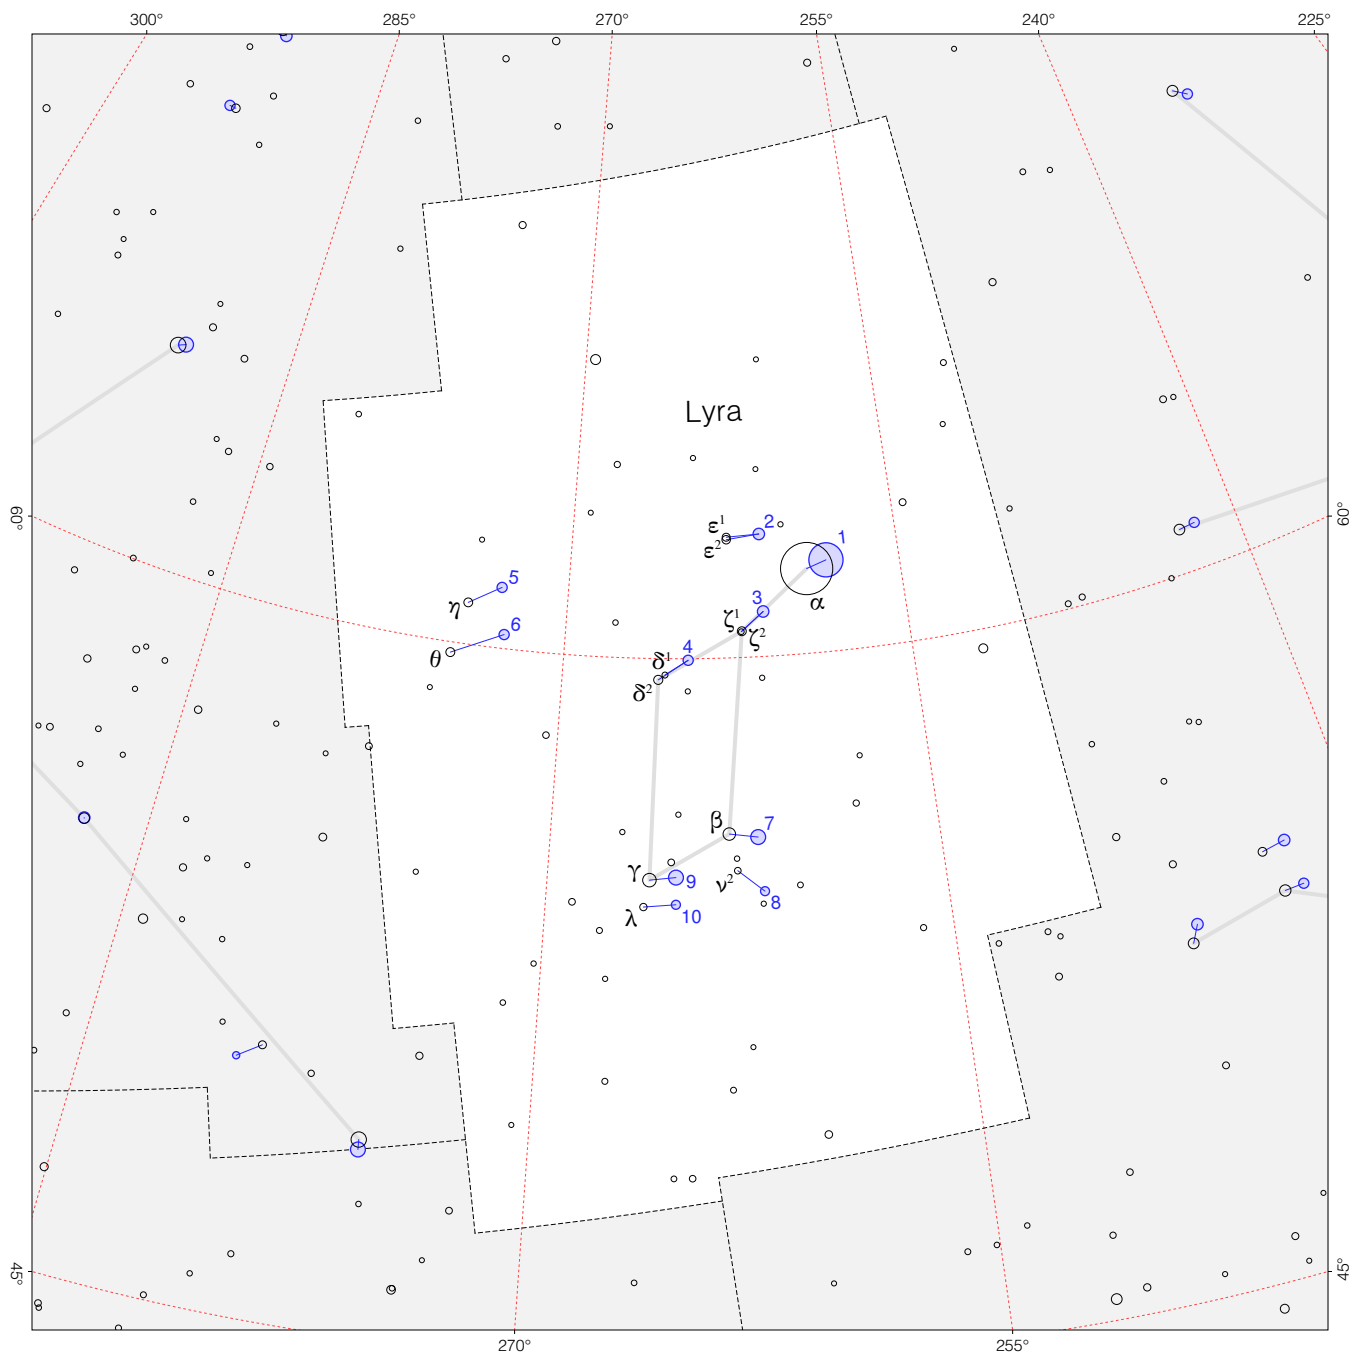

Ptolemy stars in Lyra

Magnitudes: 
1 2 3 4 5 6 7

Scale at center:  0° 2° 4°