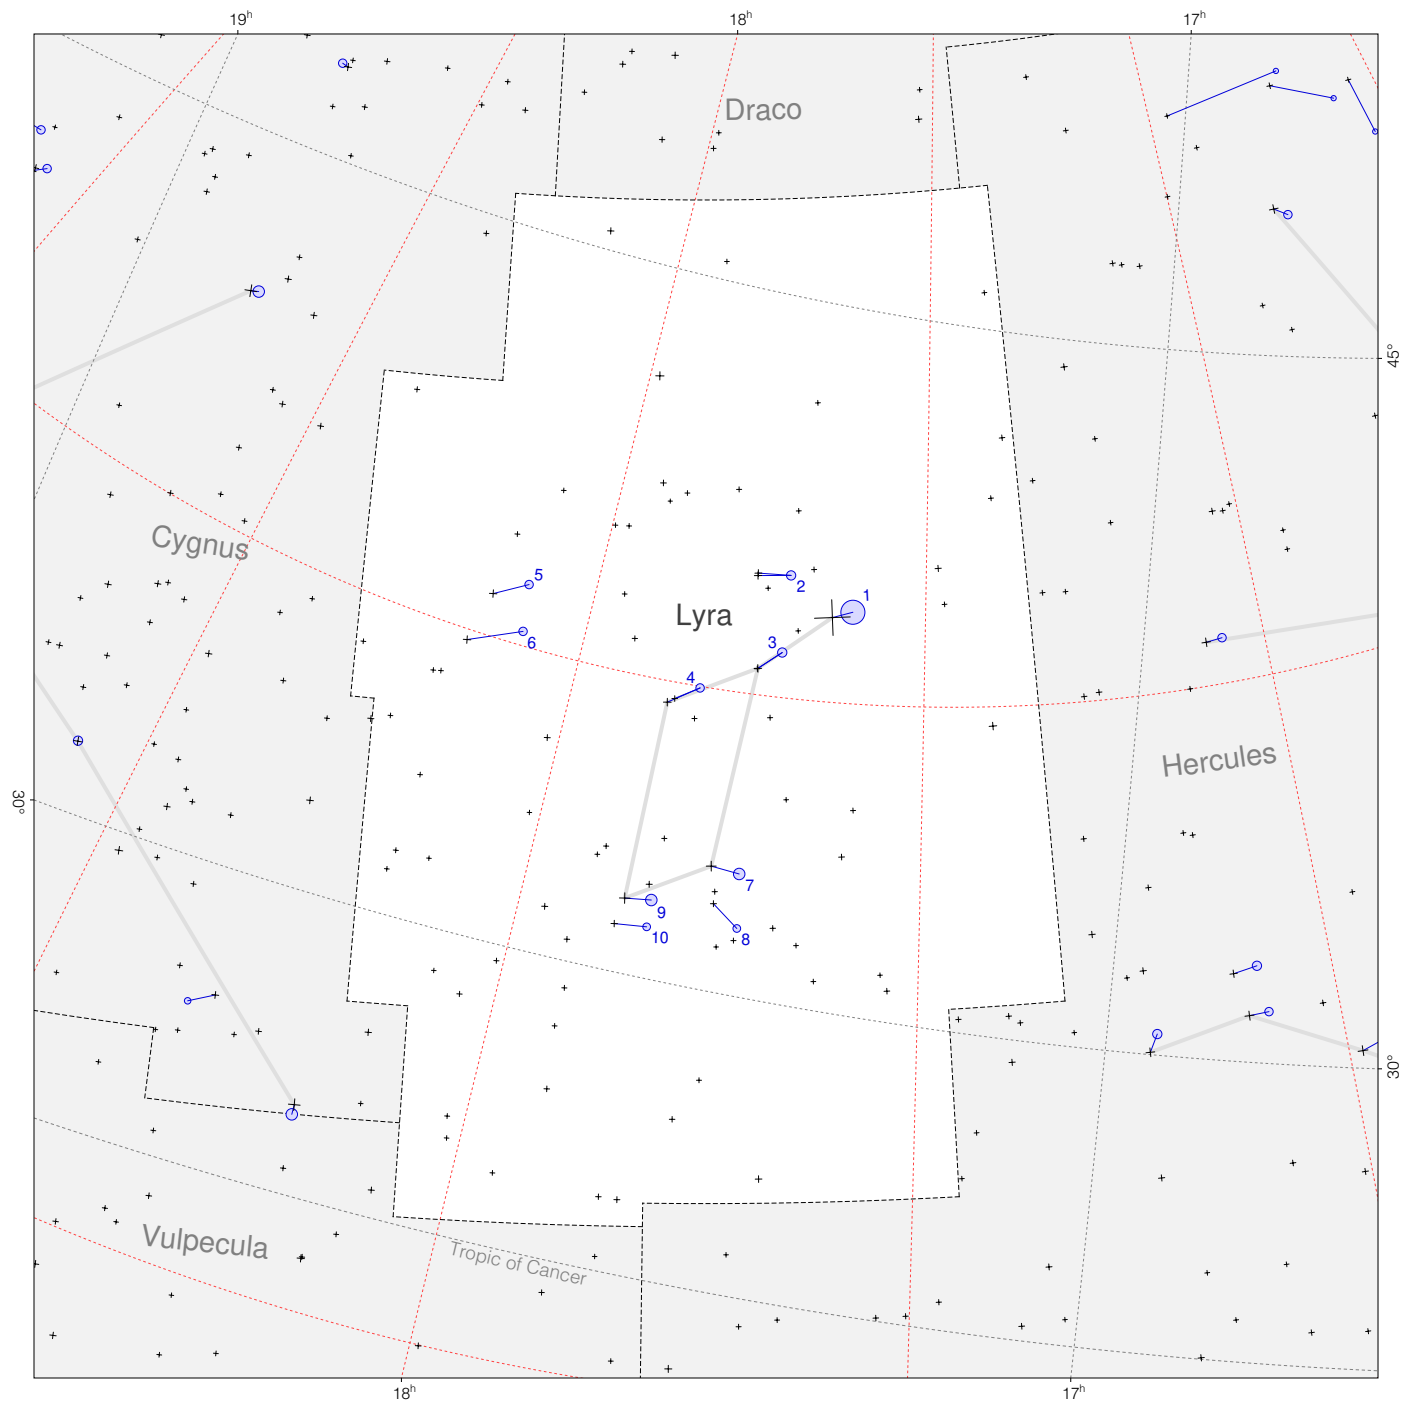

# Ptolemy stars in Lyra

Magnitudes:   
1 2 3 4 5 6 7

Scale at center: 