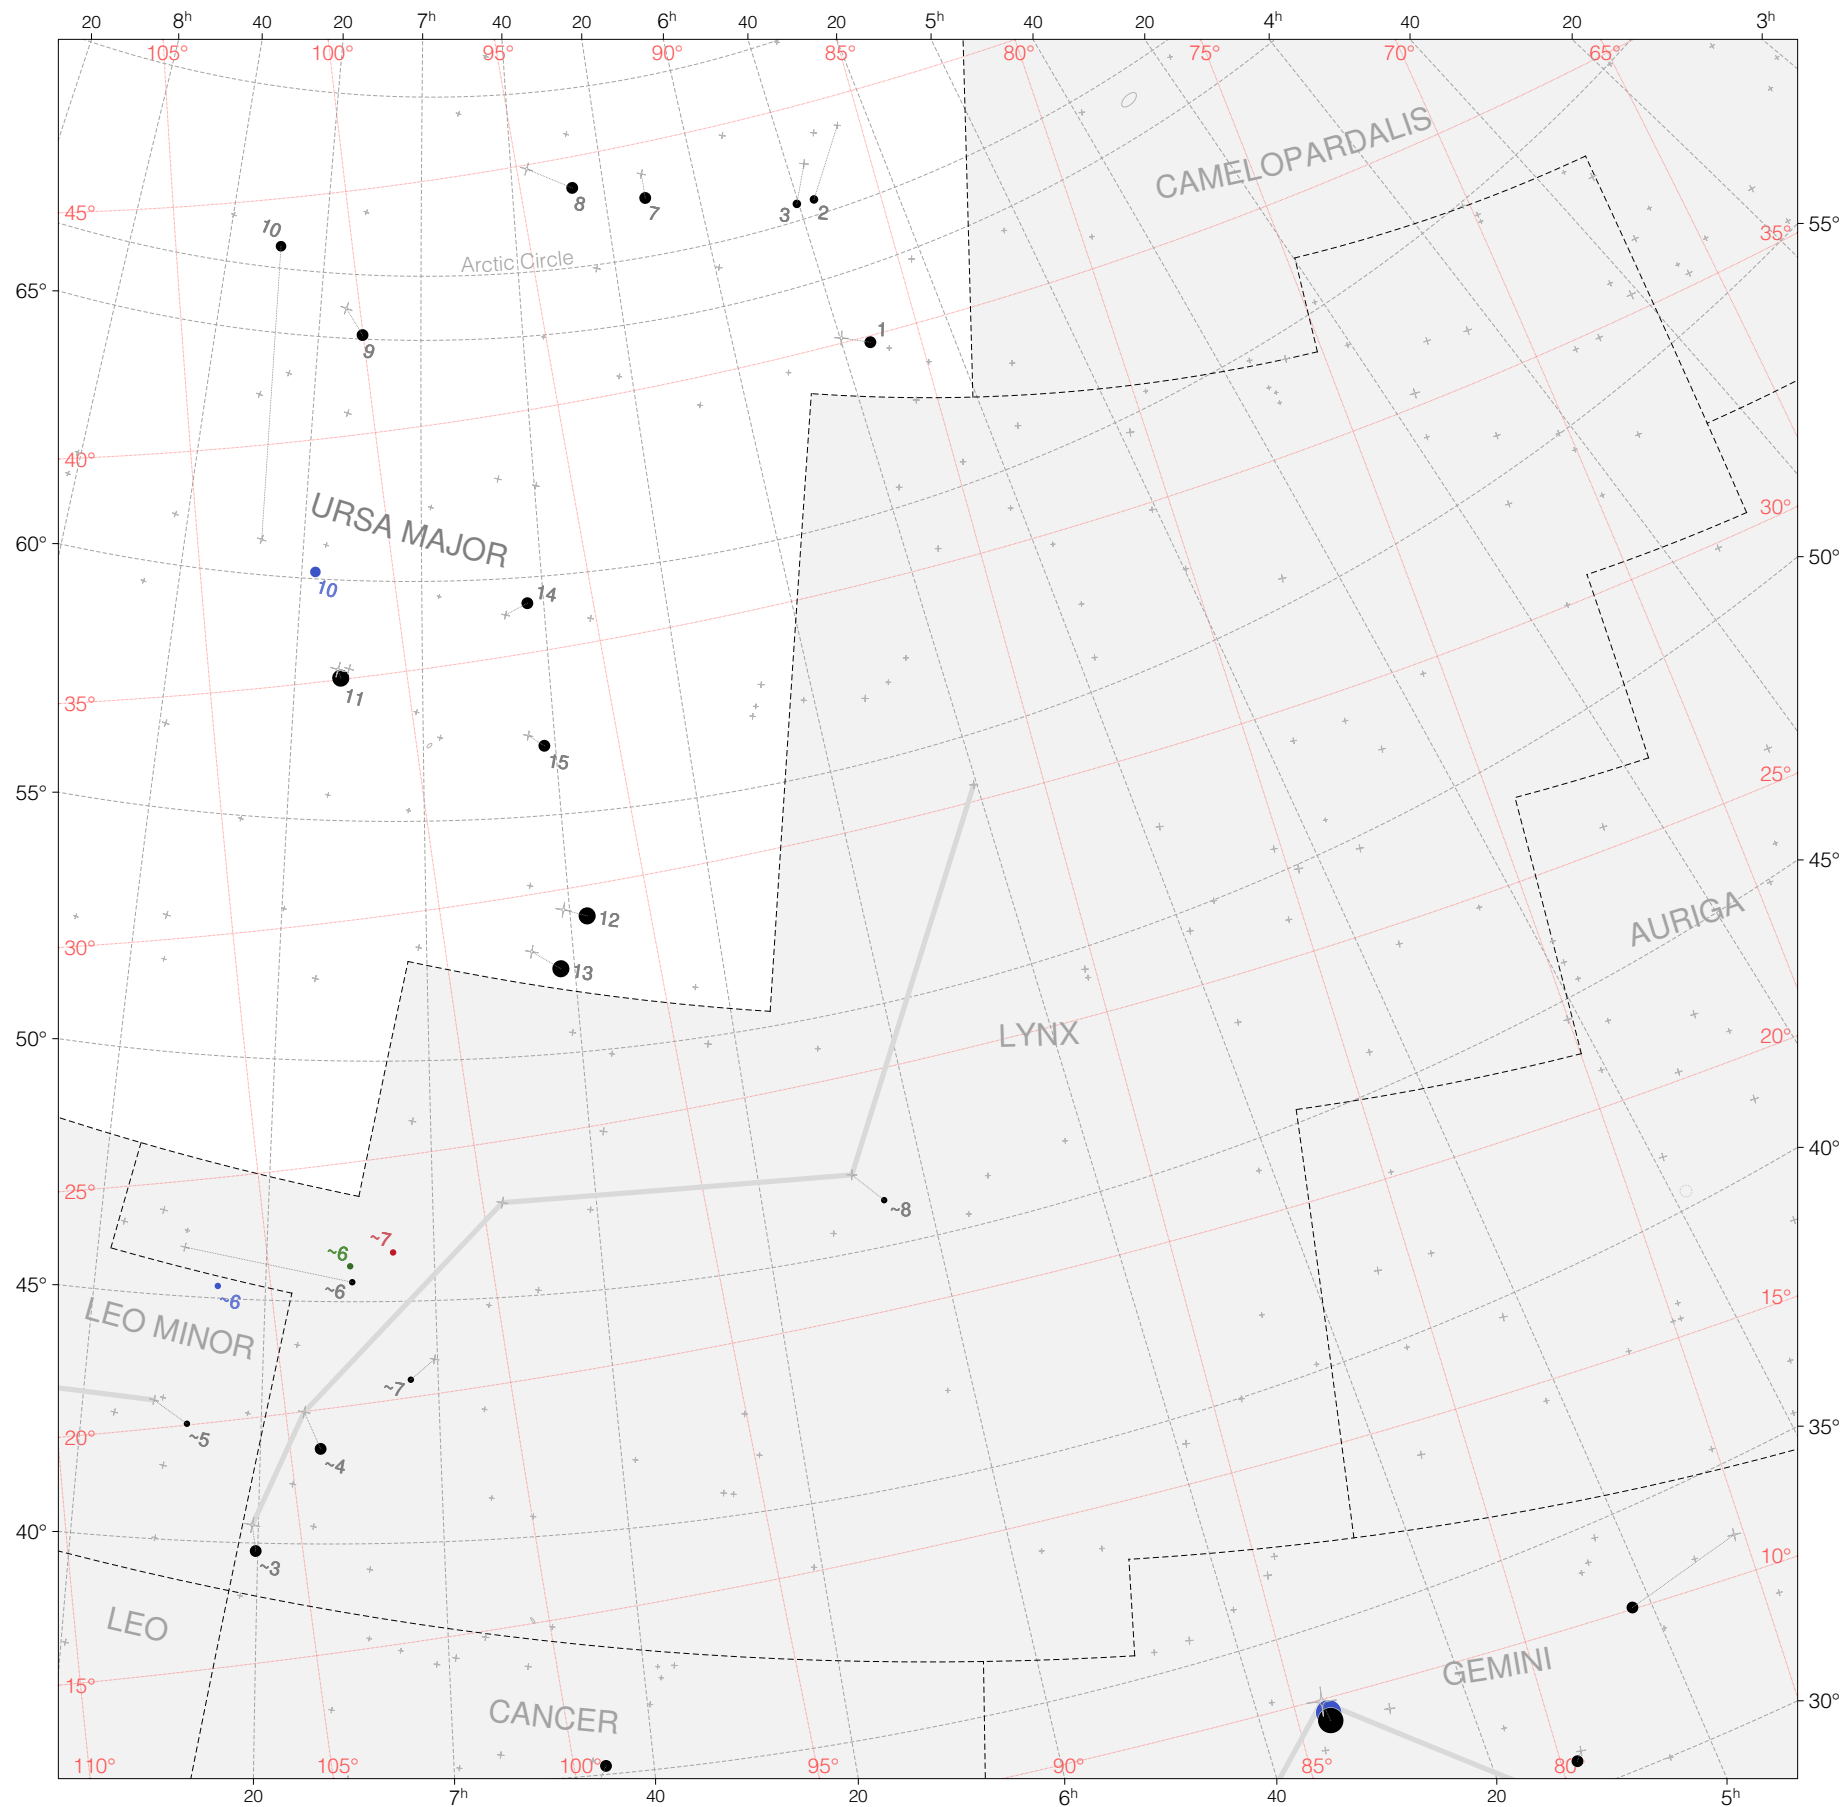

Ptolemy Stars in Ursa Major (overflow)

Magnitudes: 1 2 3 4 5 6

Versions: t p m b

Scale at center: 0° 2° 4°