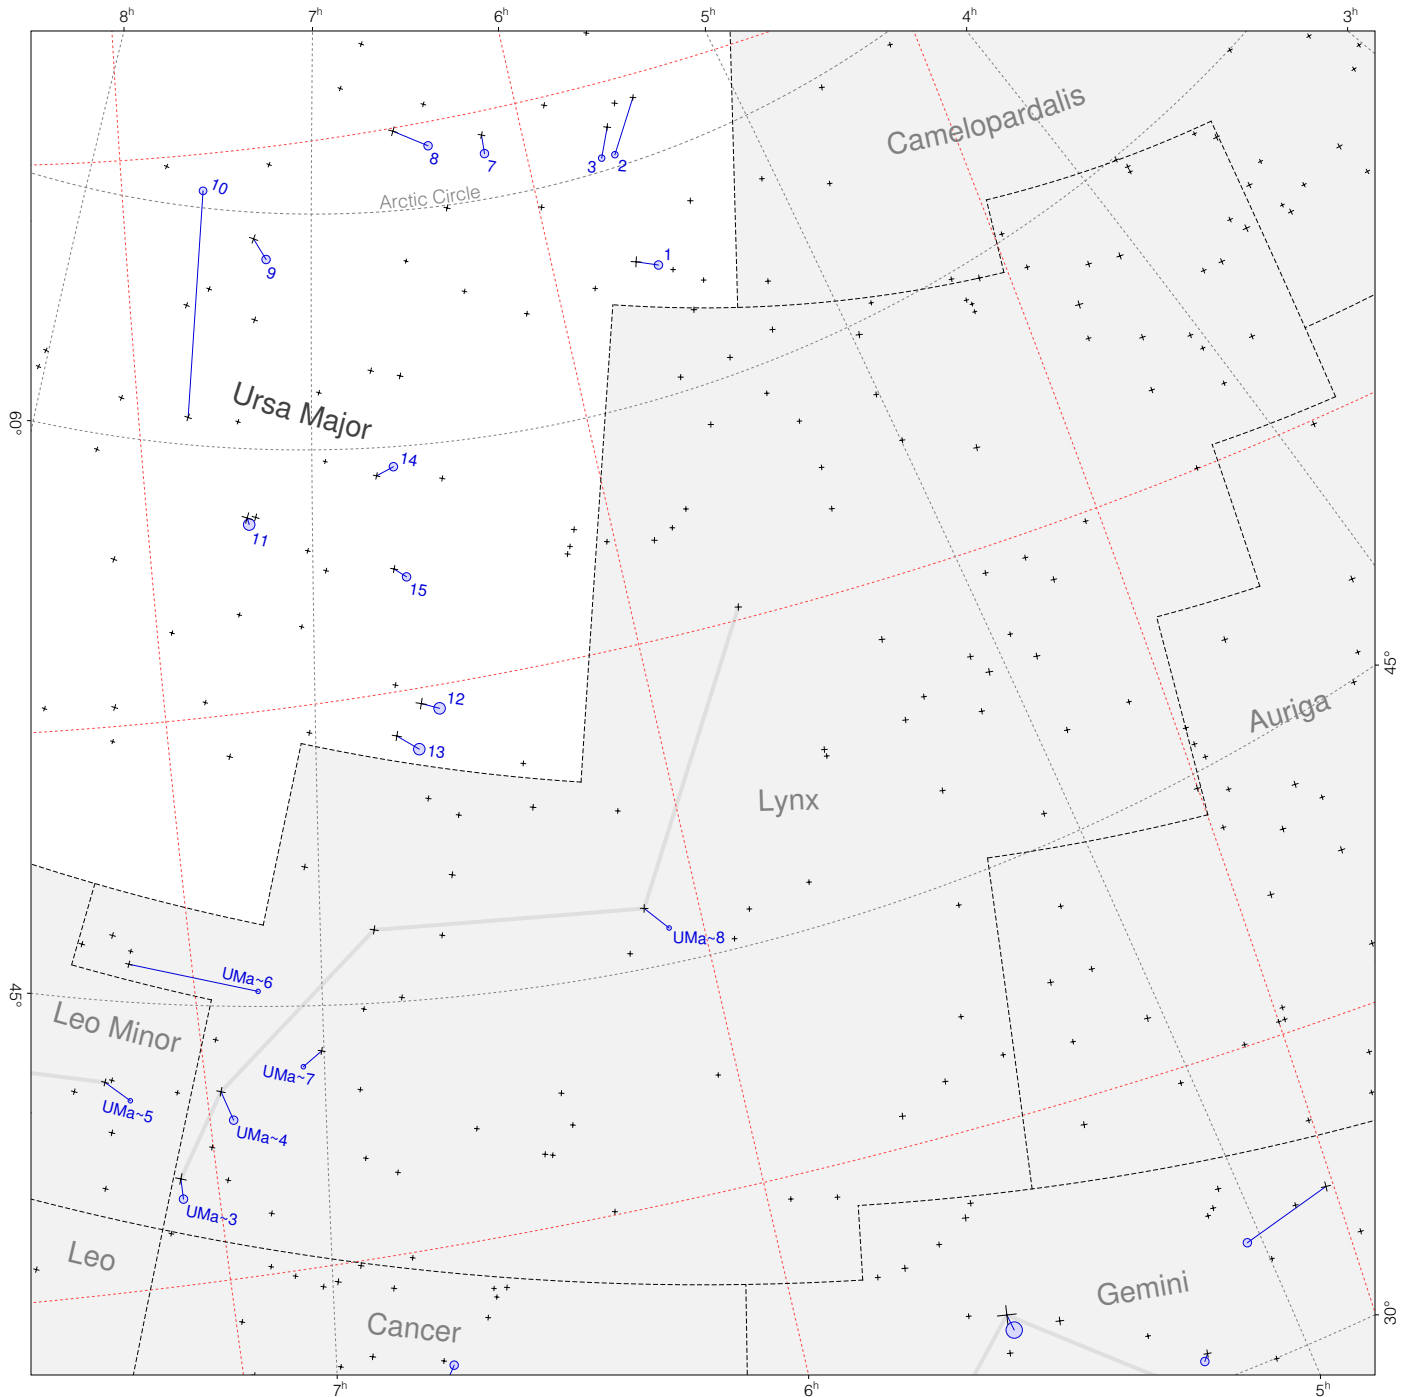

Ptolemy stars in Lynx

Magnitudes: 
1 2 3 4 5 6 7

Scale at center: 
0° 2° 4°