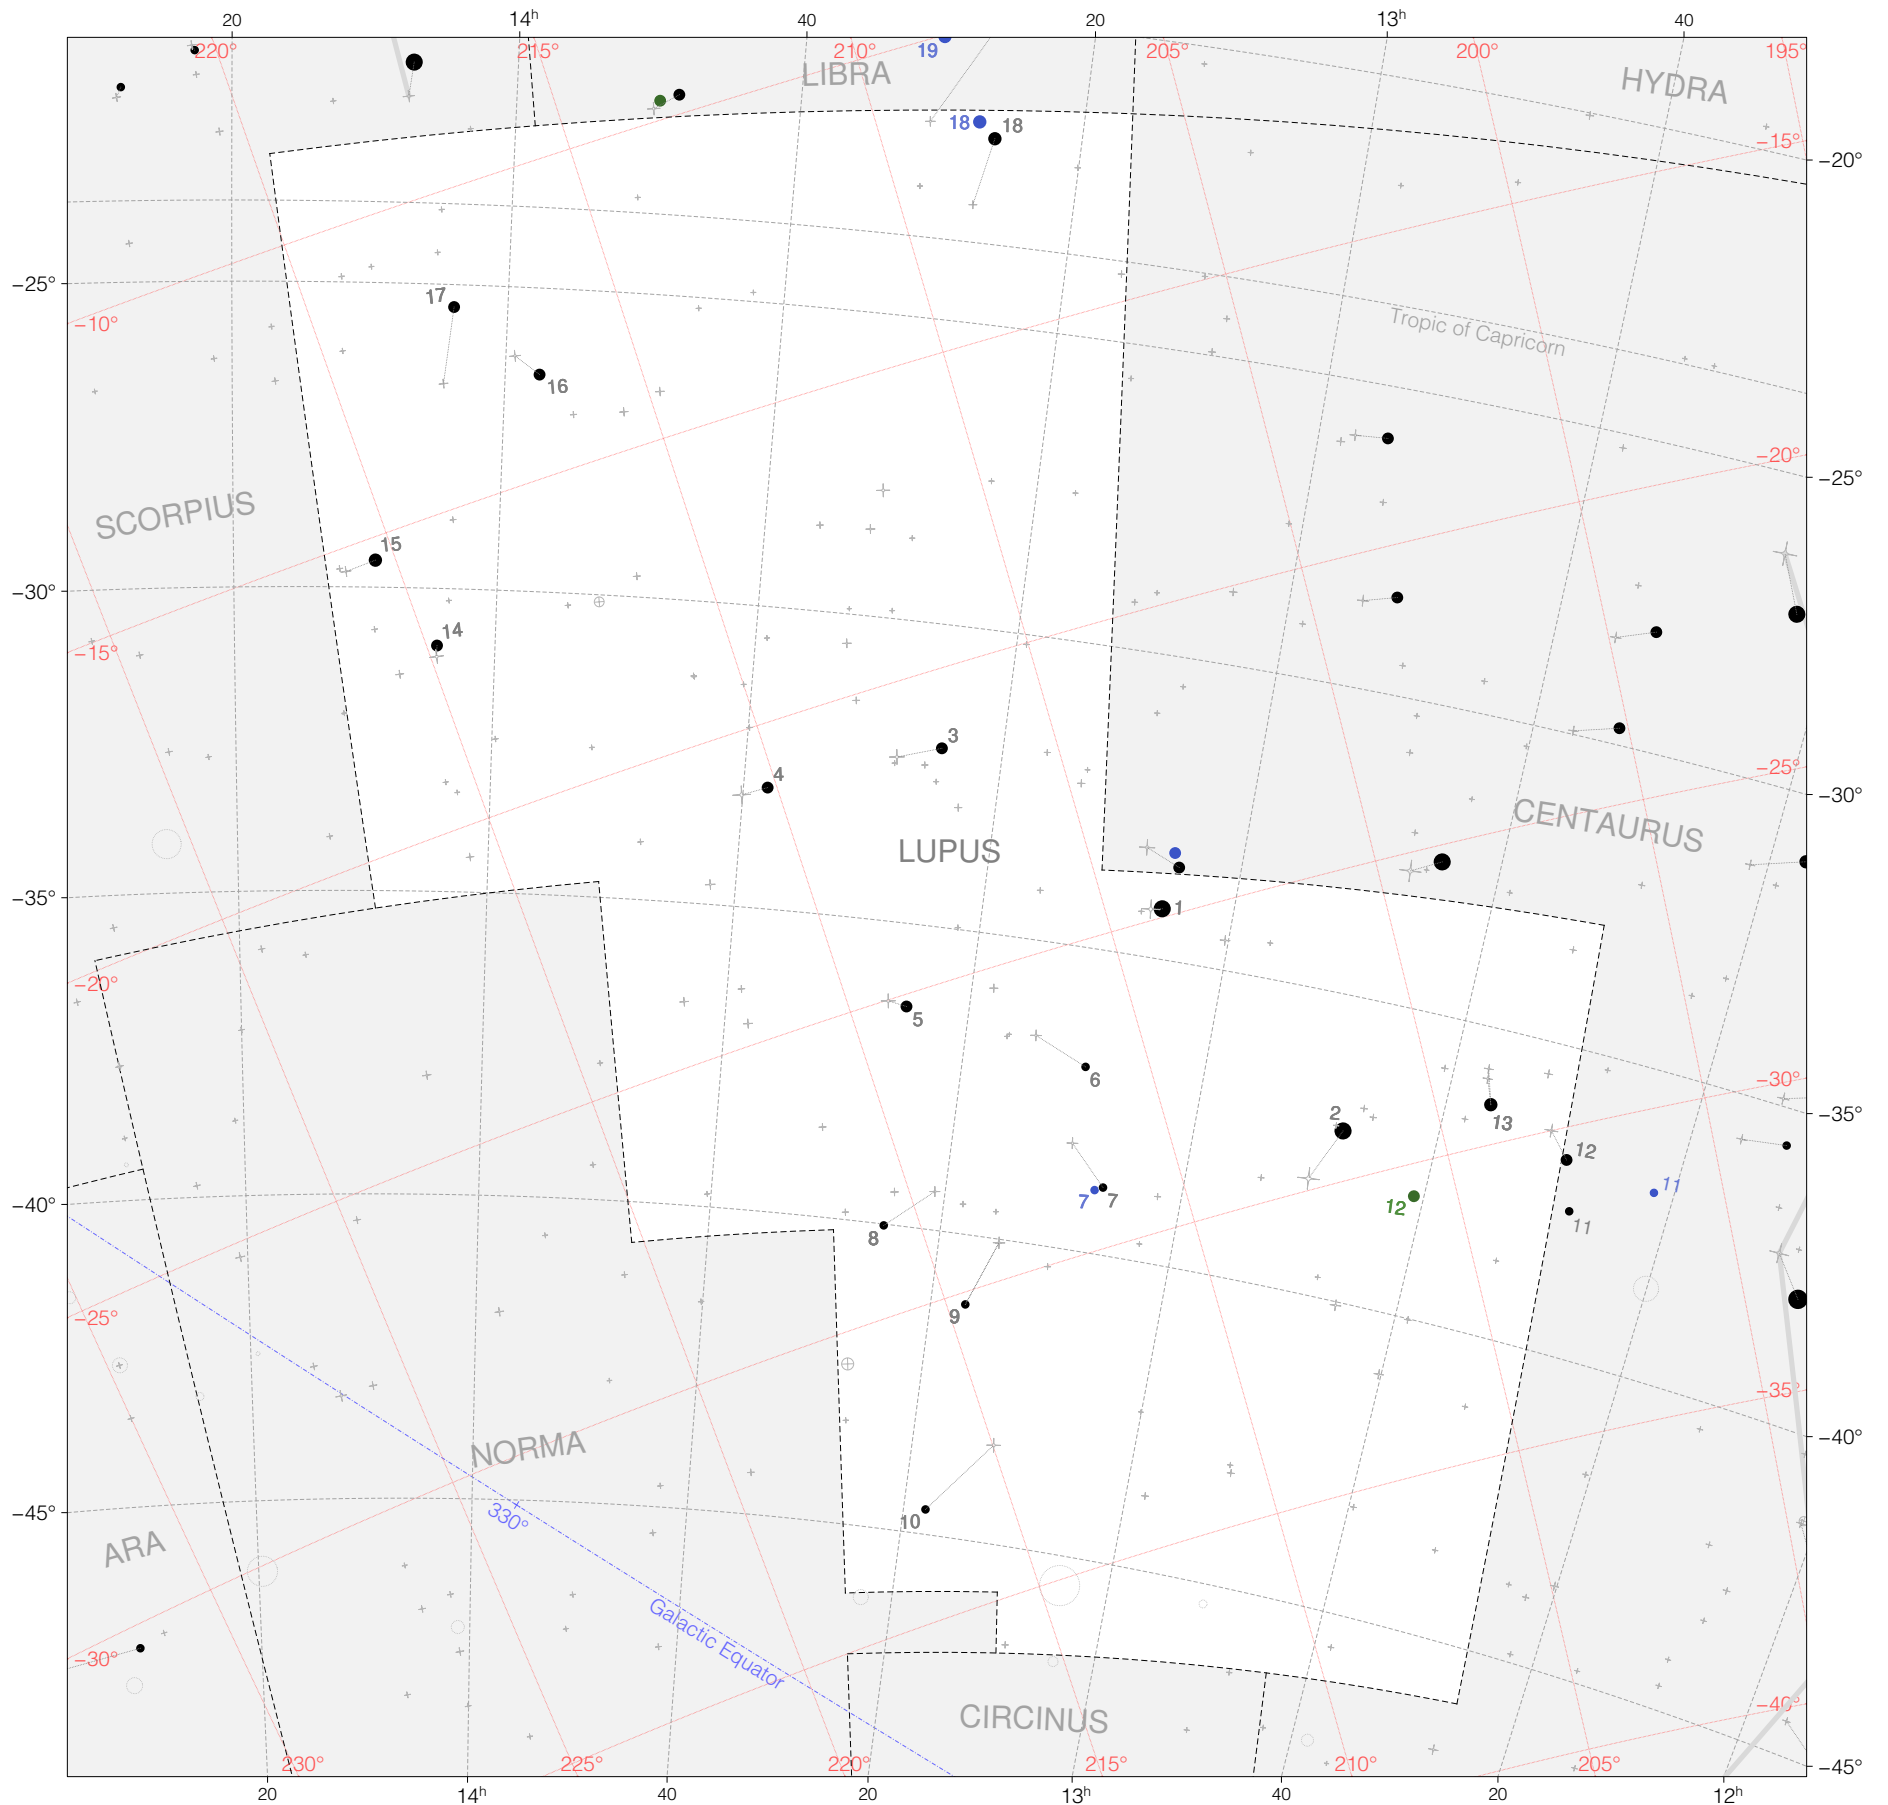

Ptolemy Stars in Lupus

Magnitudes: 1 2 3 4 5 6

Versions: t p m b

Scale at center: 0° 2° 4°