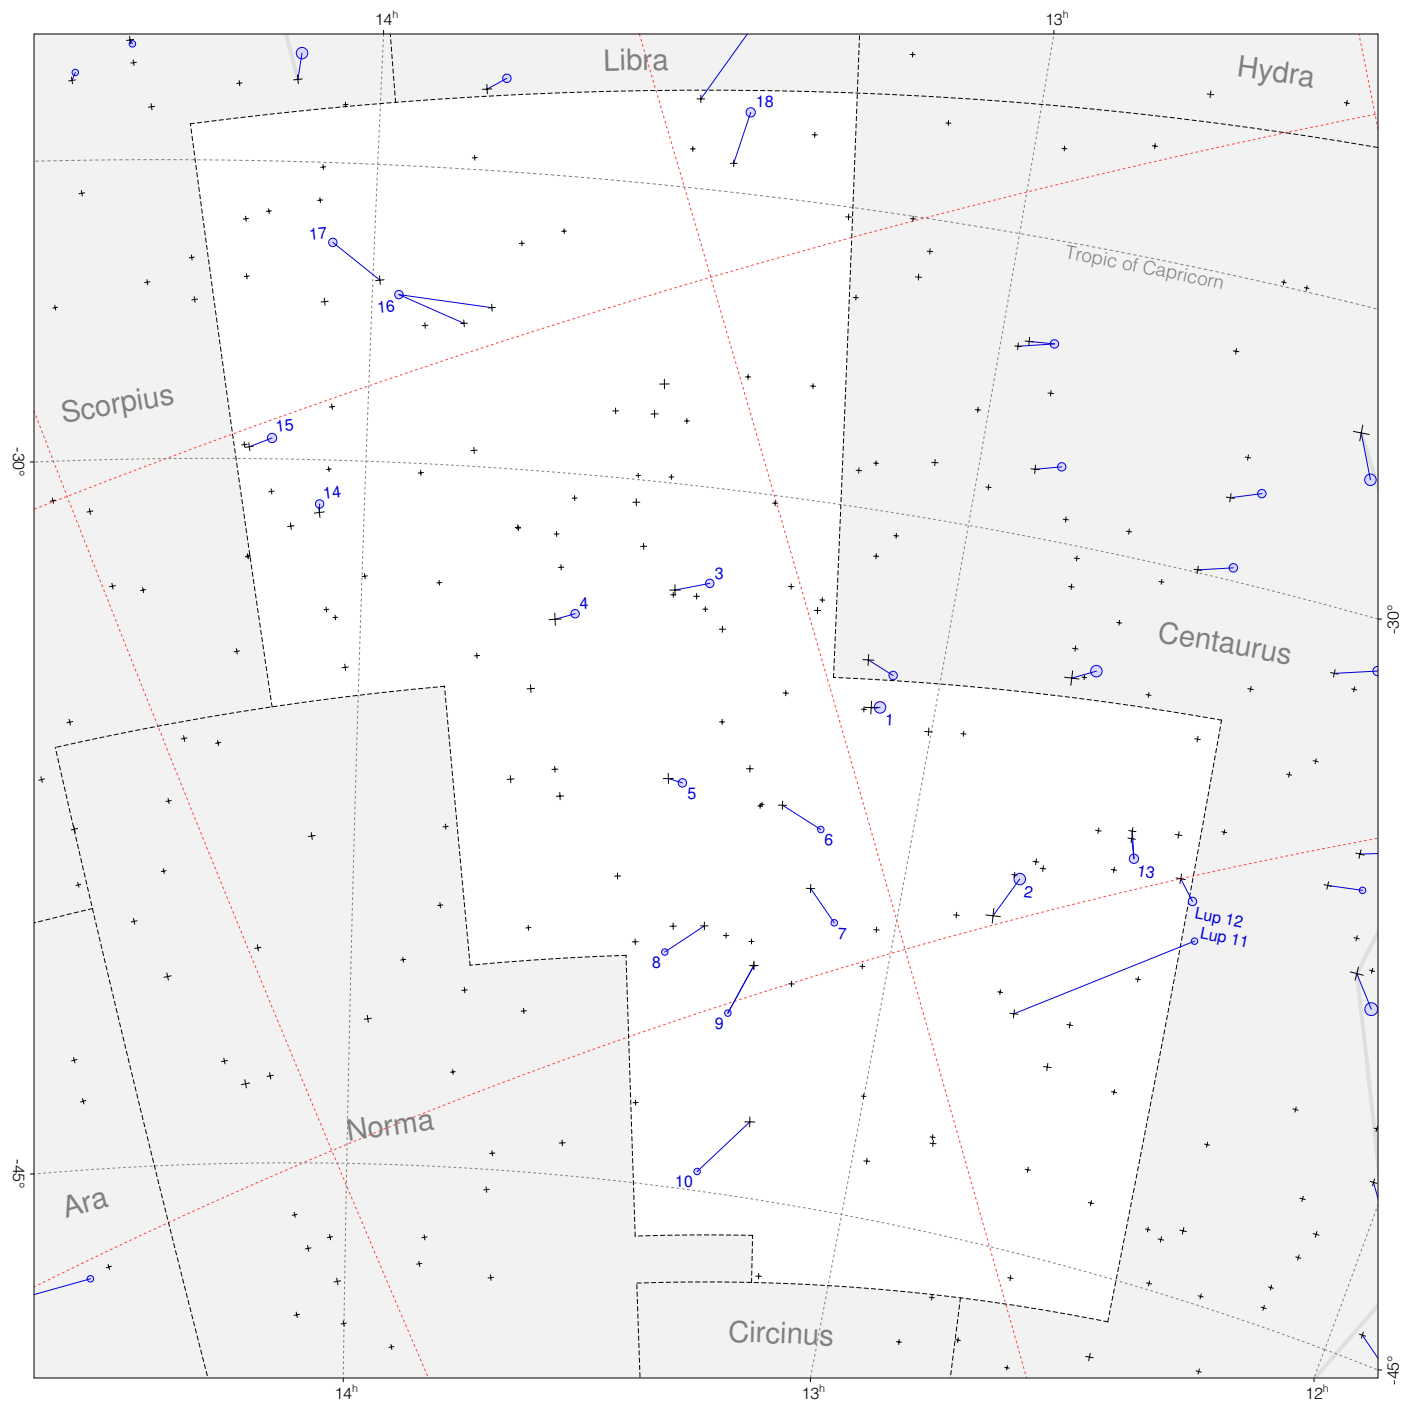

Ptolemy stars in Lupus

Magnitudes: 
1 2 3 4 5 6 7

Scale at center:  0° 2° 4°