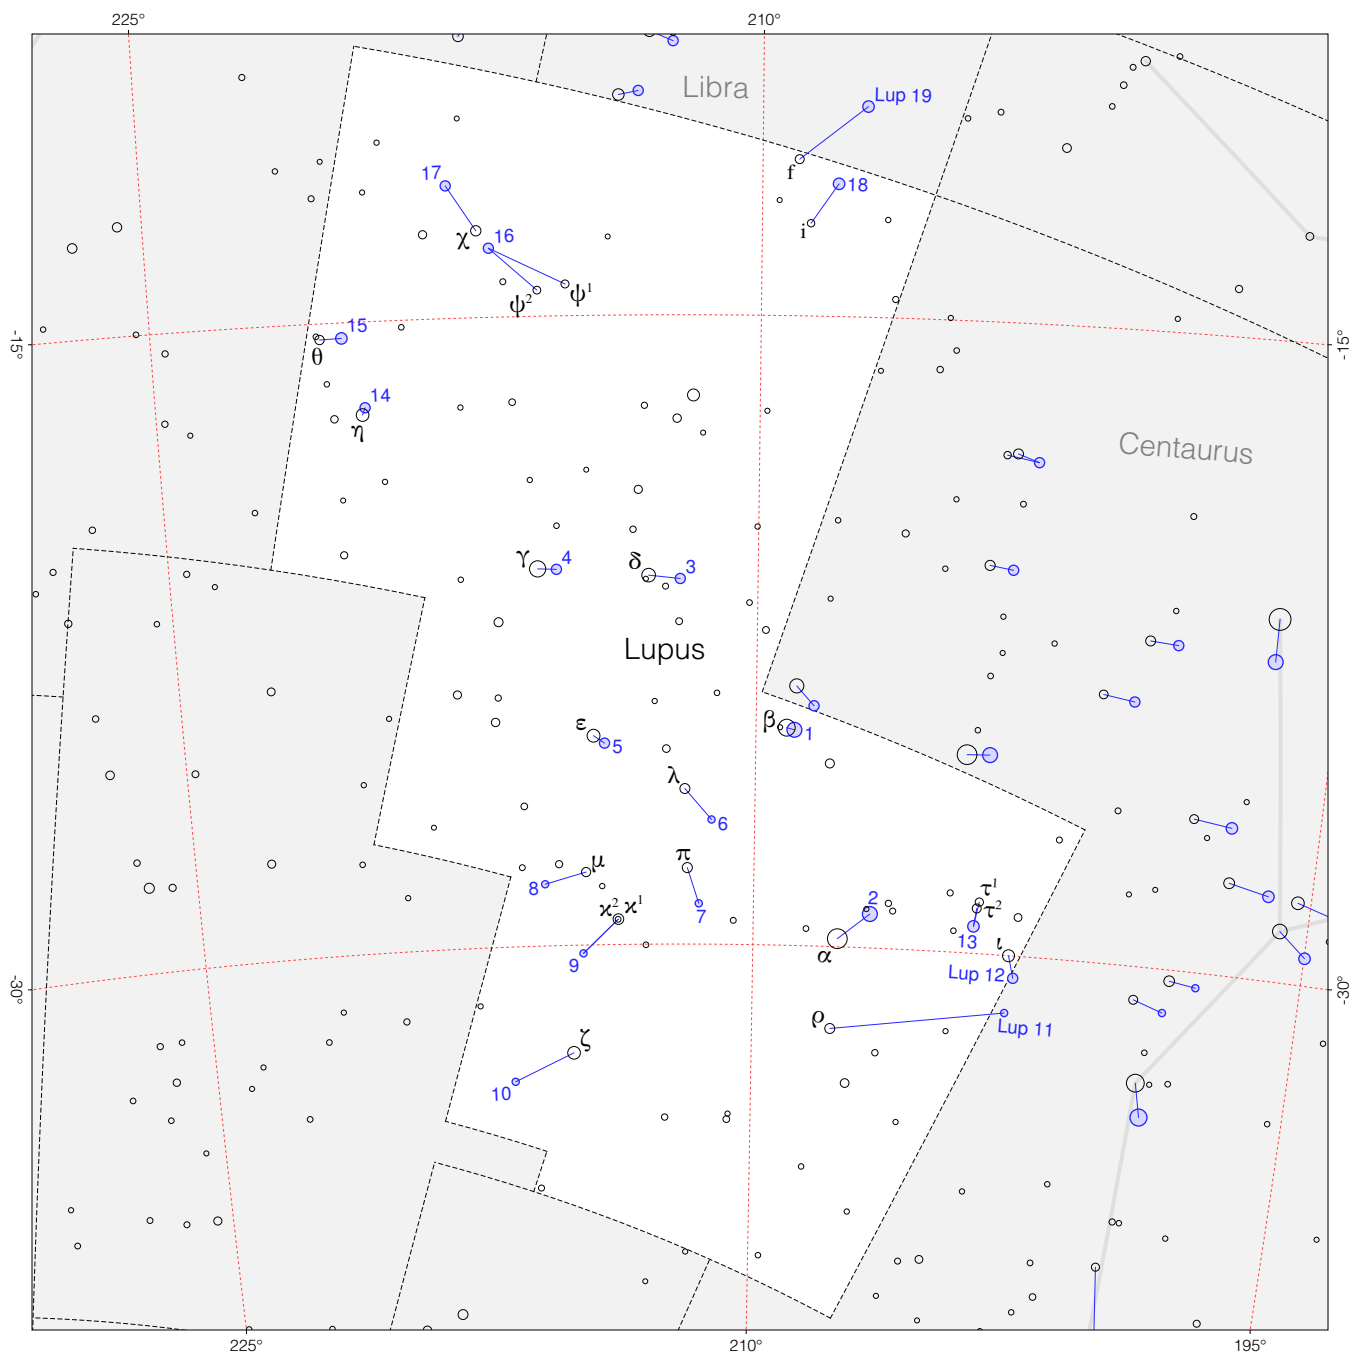

Ptolemy stars in Lupus

Magnitudes: 
1 2 3 4 5 6 7

Scale at center:  0° 2° 4°