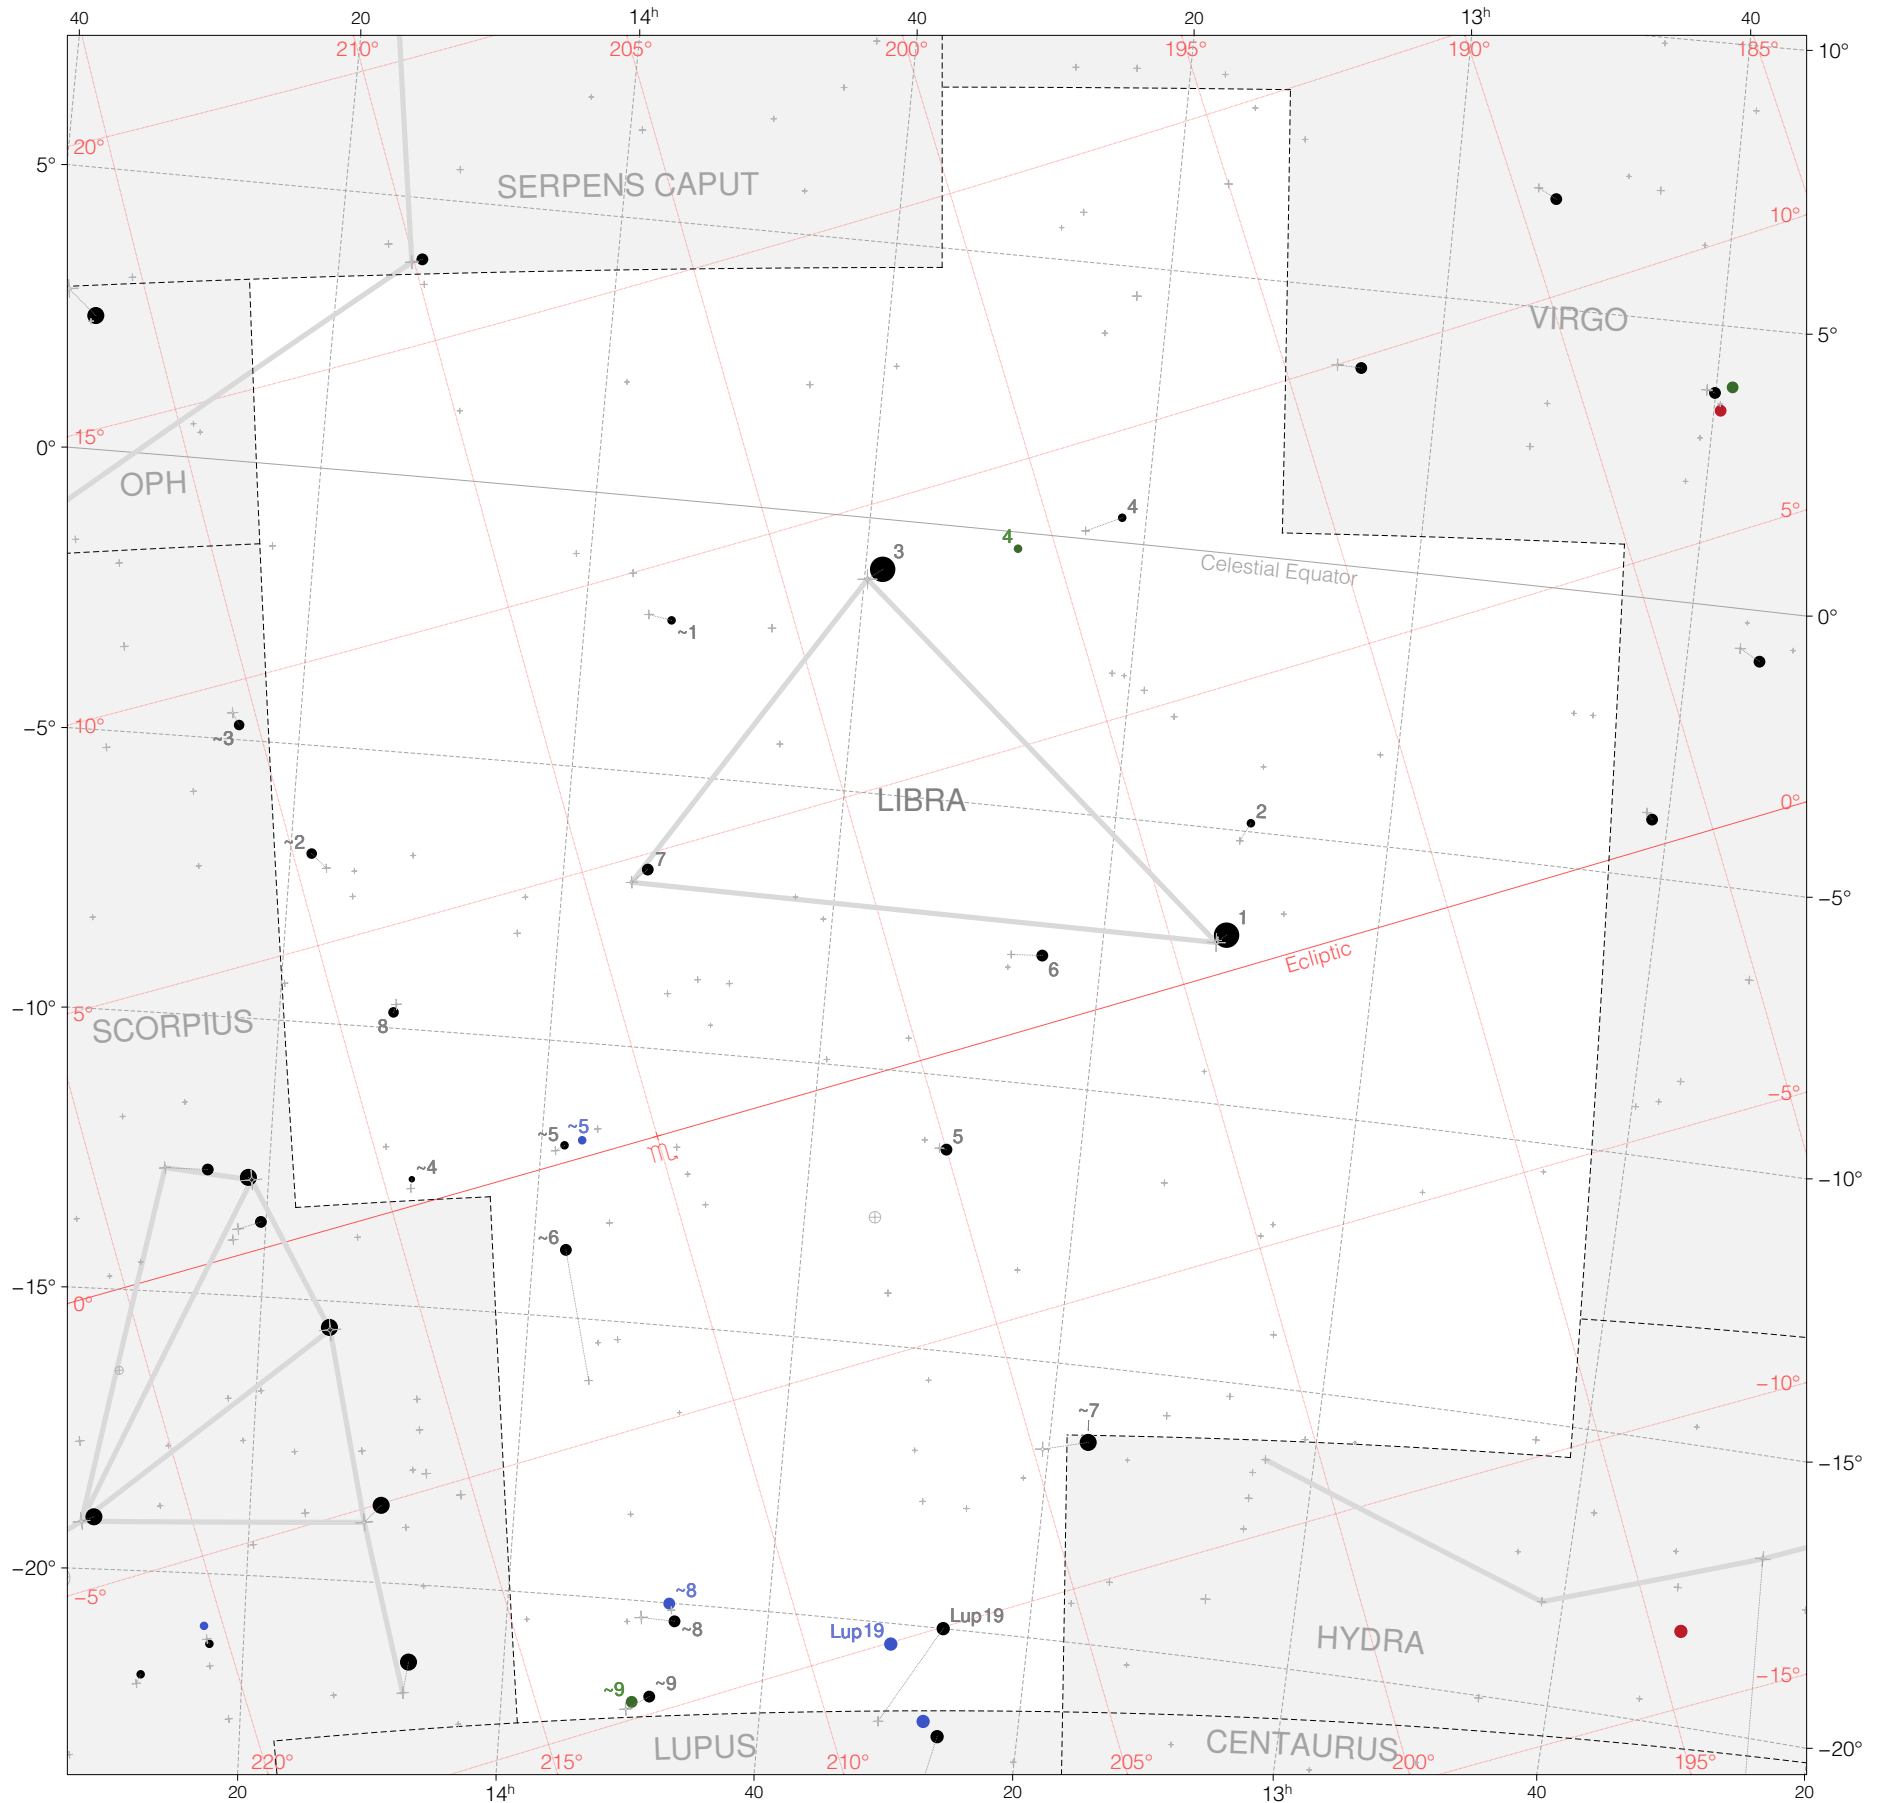

Ptolemy Stars in Libra

Magnitudes: 1 2 3 4 5 6

Versions: t p m b

Scale at center: 0° 2° 4°