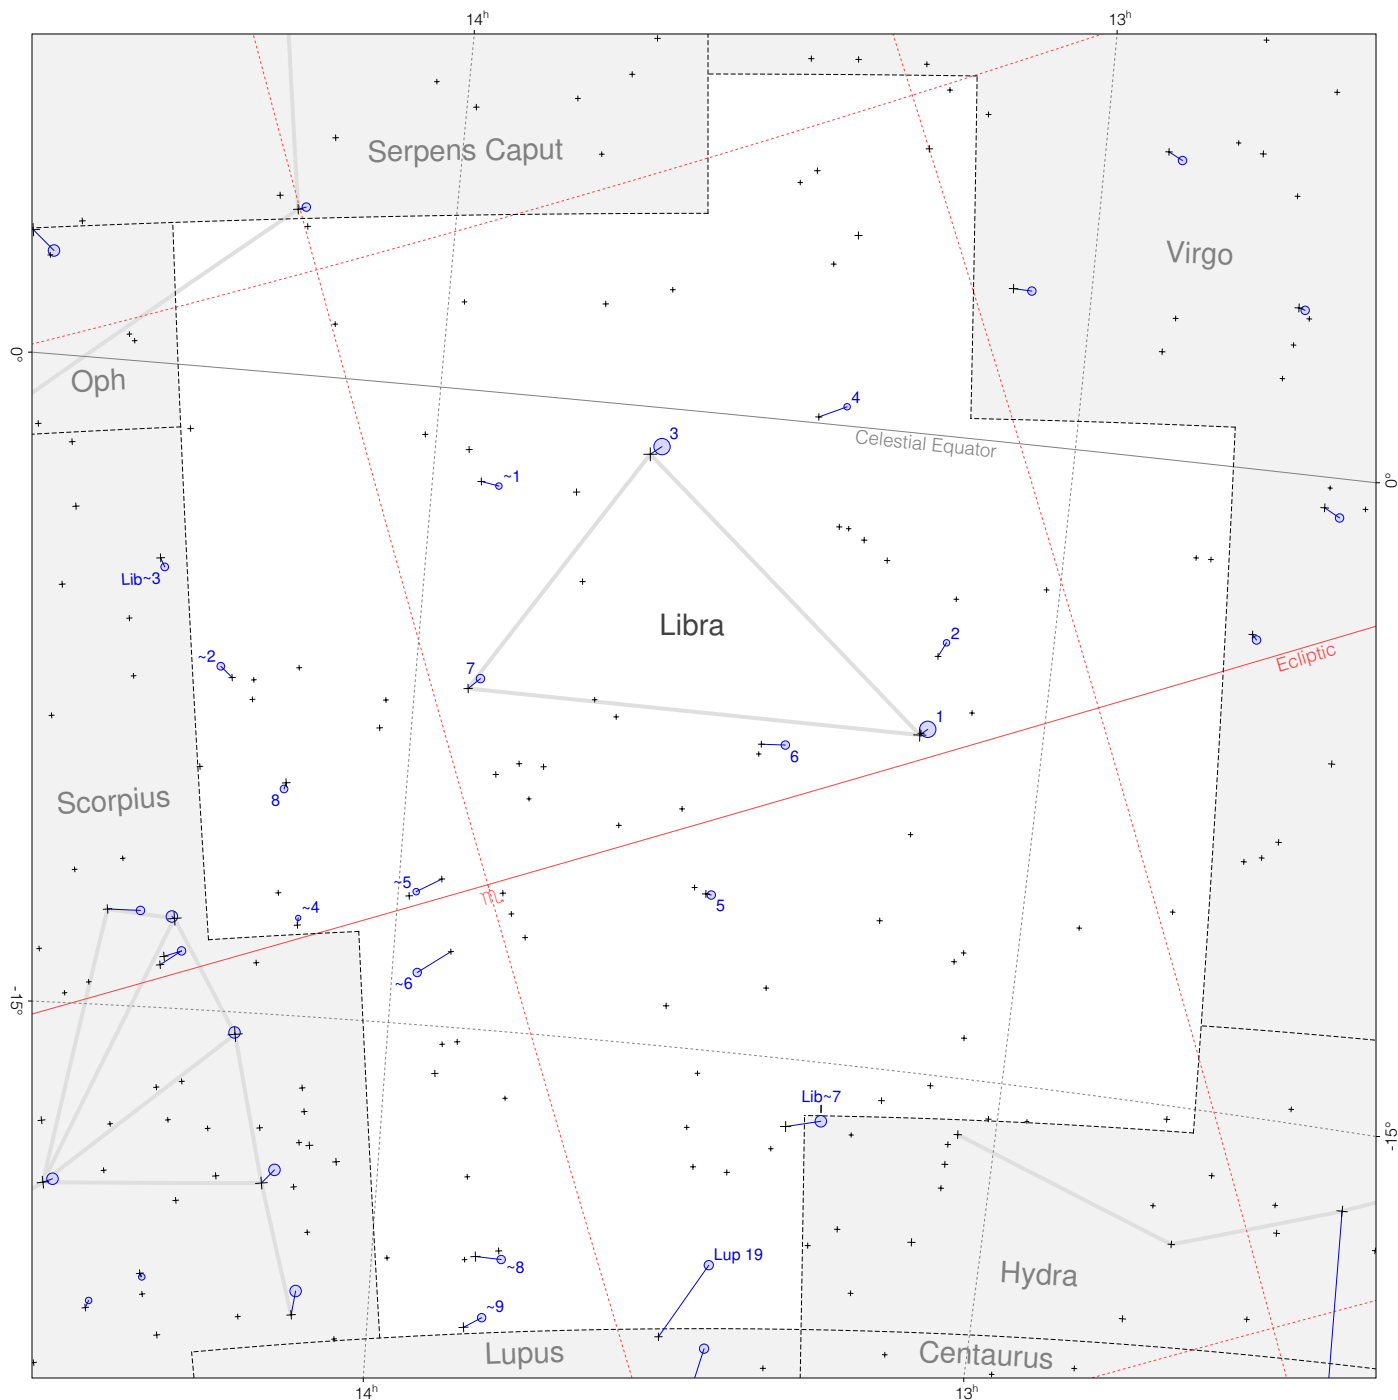

Ptolemy stars in Libra

Magnitudes: 1 2 3 4 5 6 7

Scale at center: 0° 2° 4°