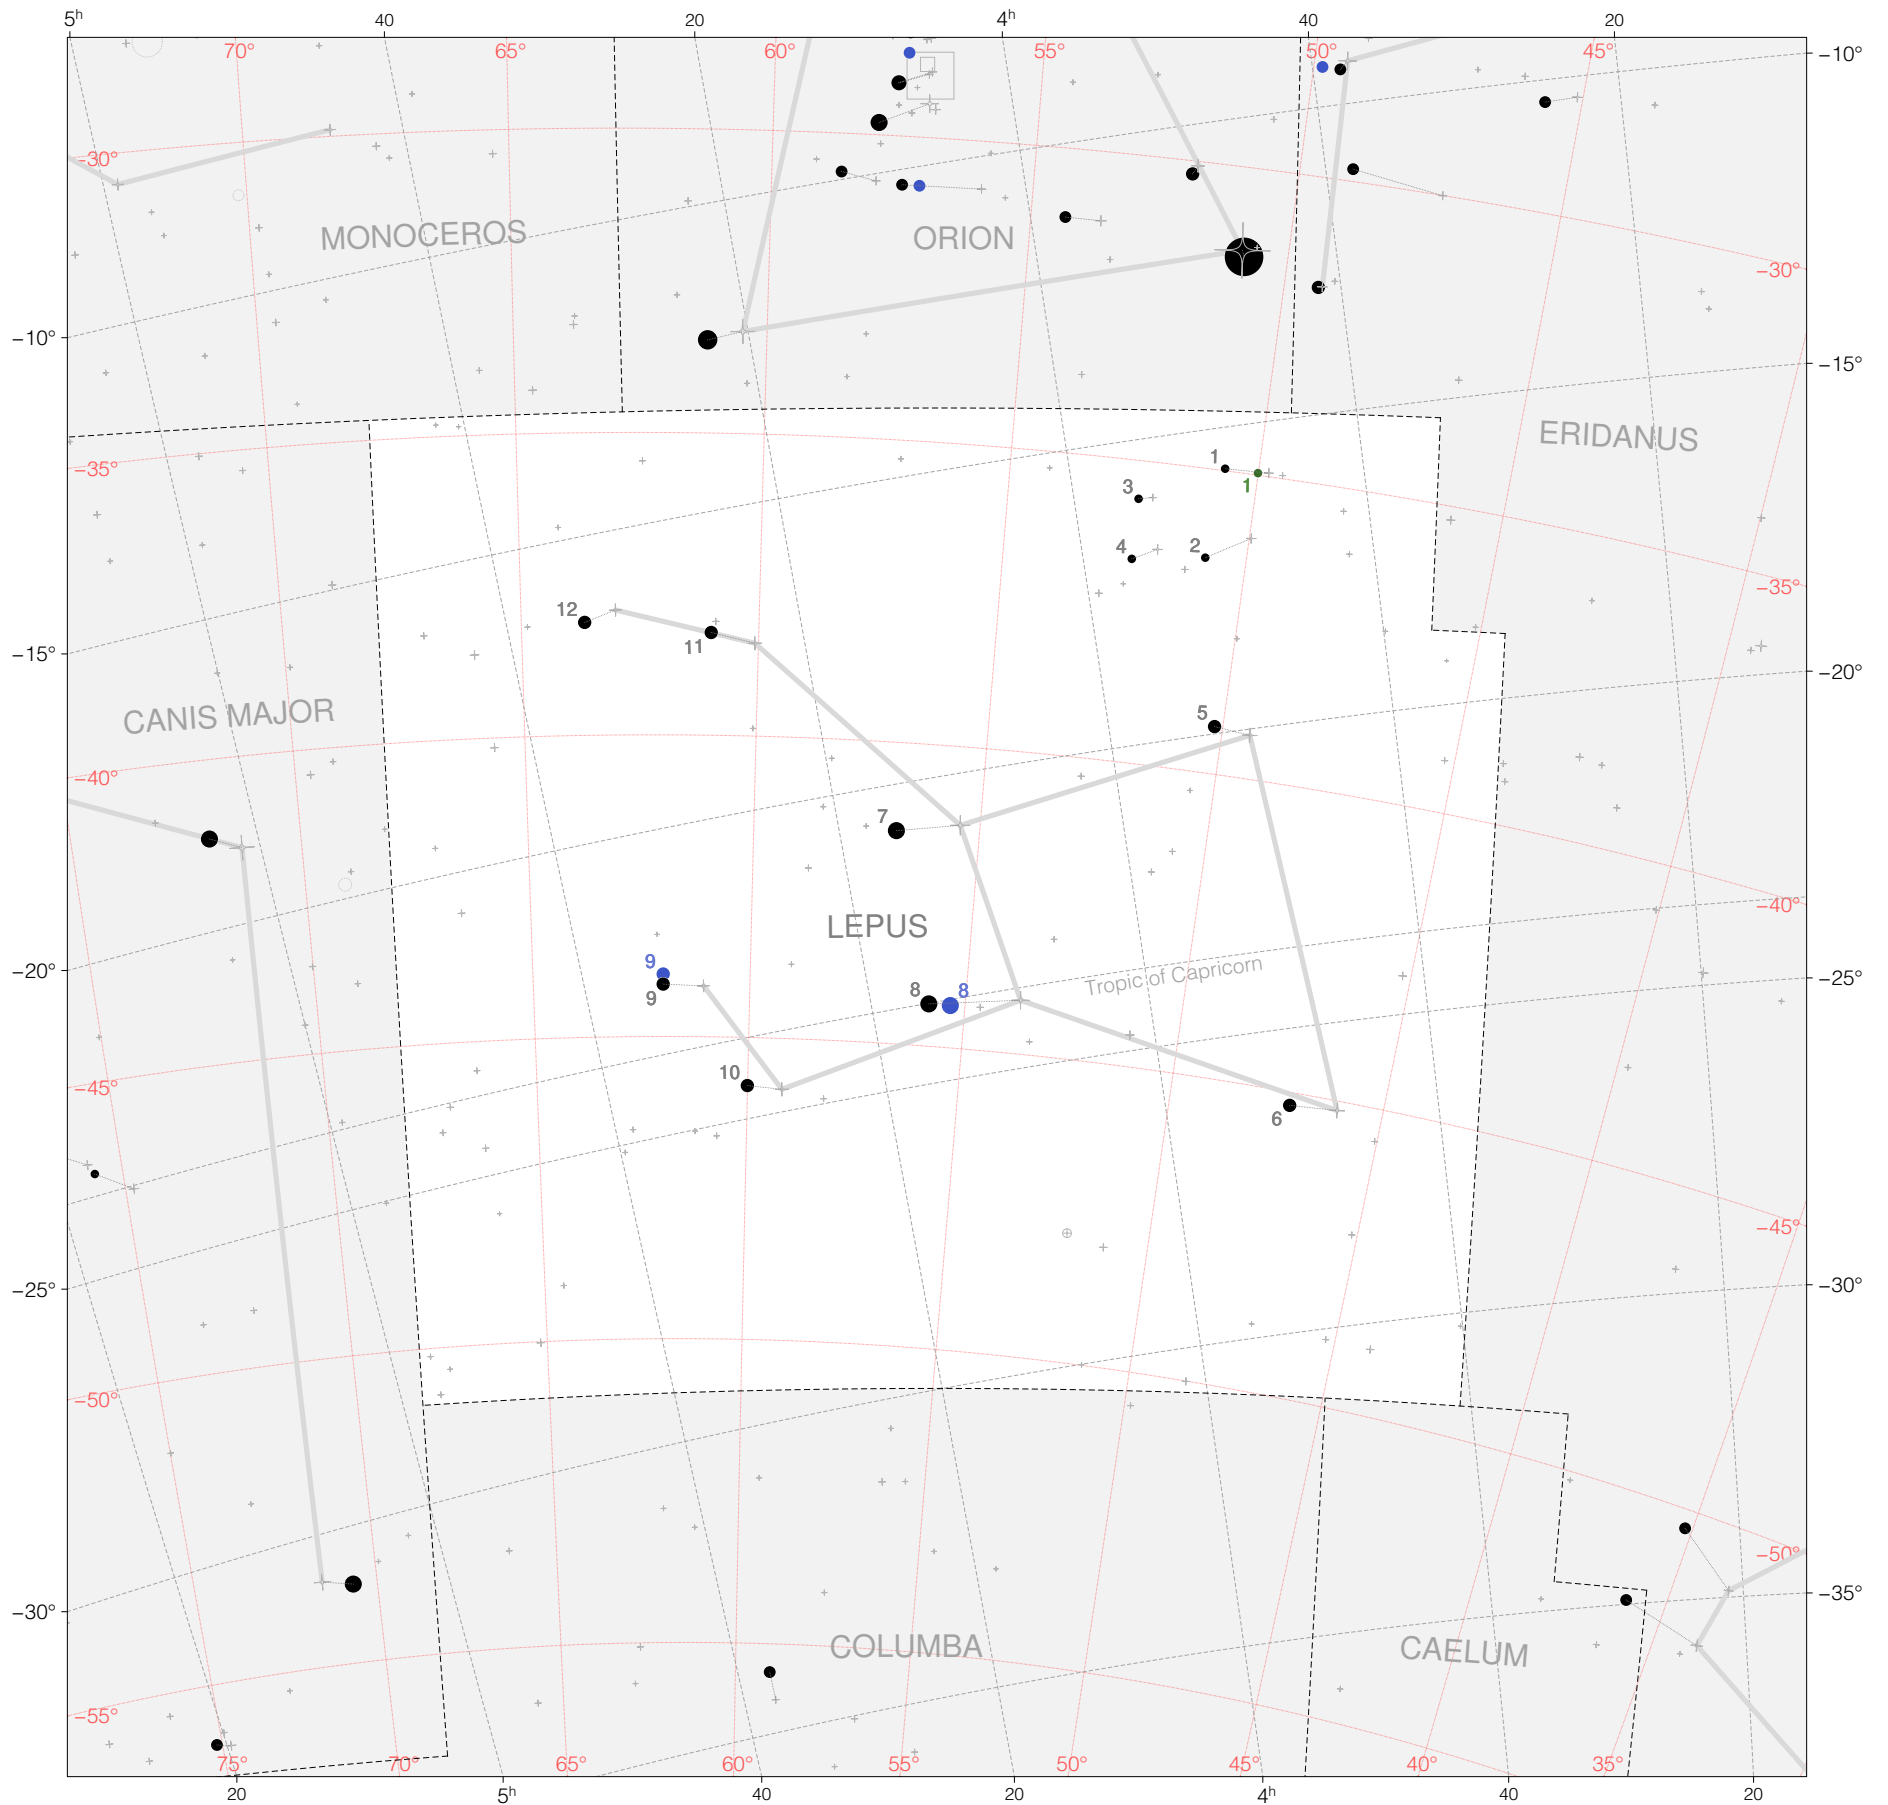

Ptolemy Stars in Lepus

Magnitudes: 1 2 3 4 5 6

Versions: t p m b

Scale at center: 0° 2° 4°