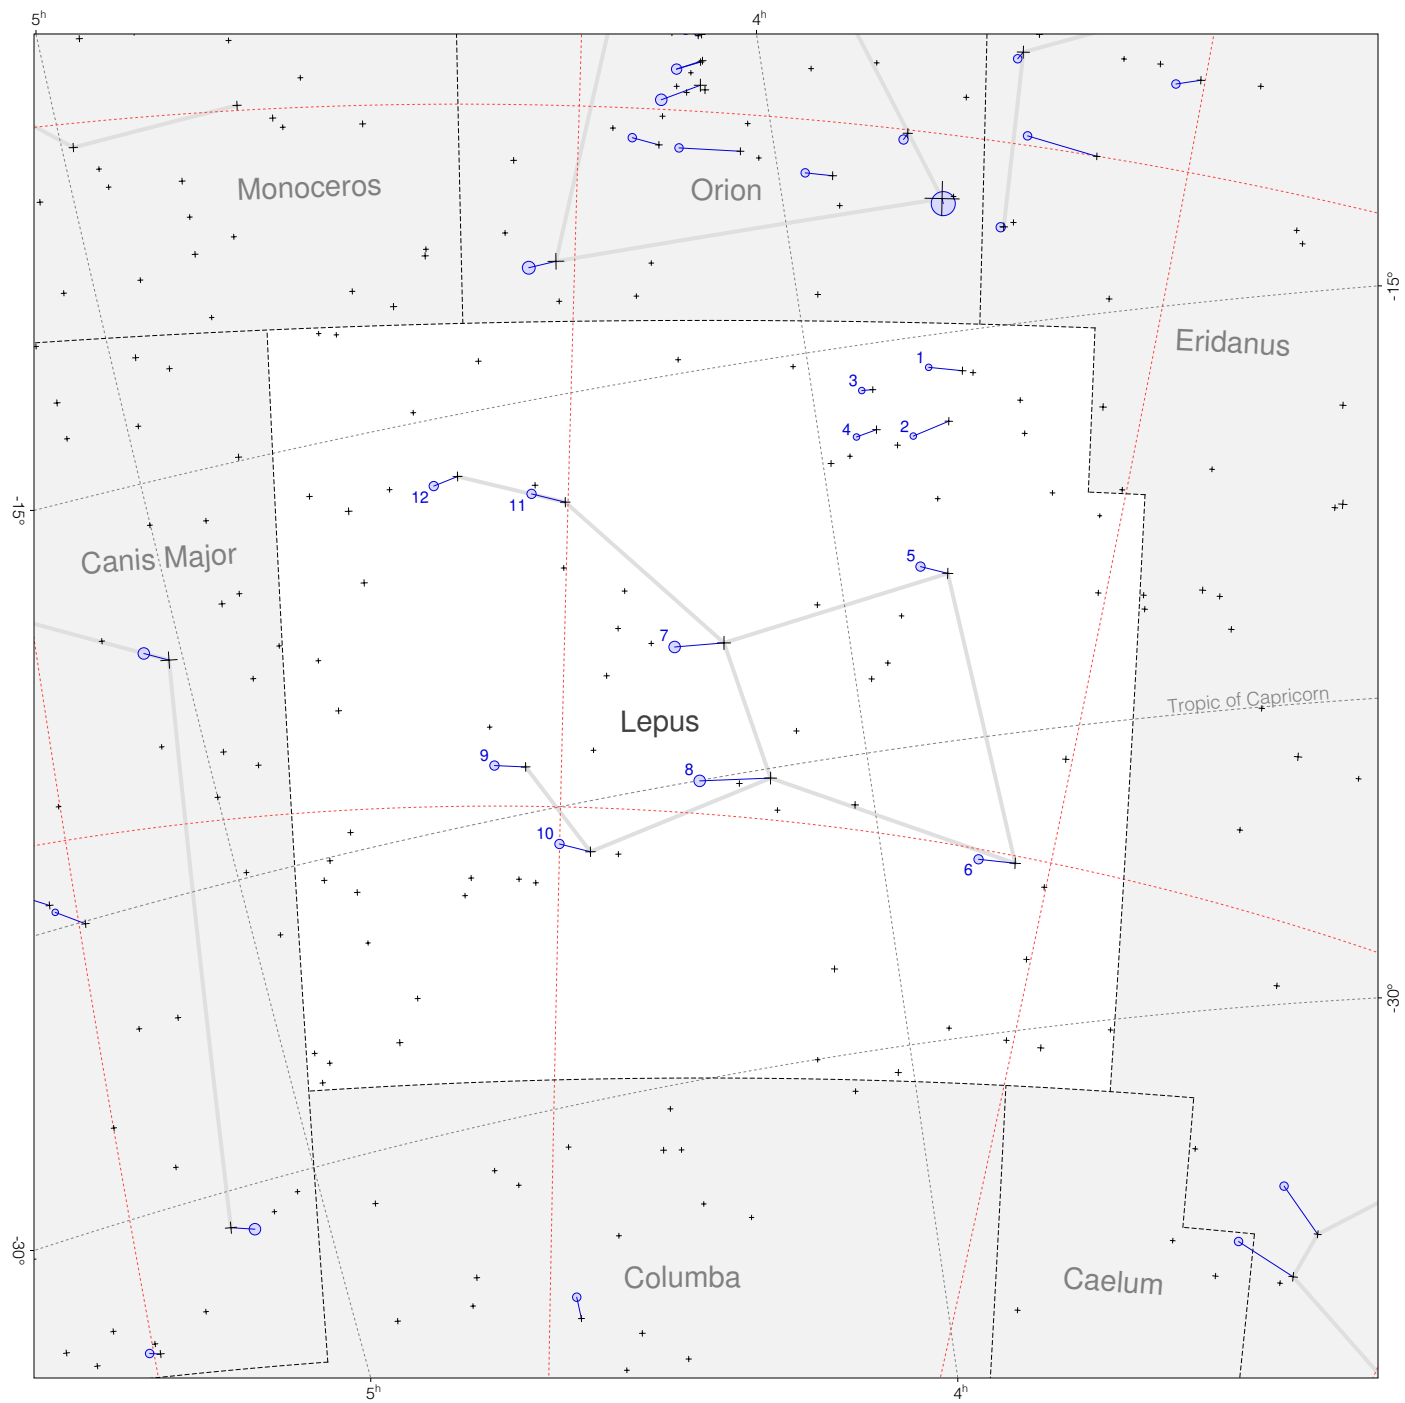

Ptolemy stars in Lepus

Magnitudes: 
1 2 3 4 5 6 7

Scale at center:  0° 2° 4°