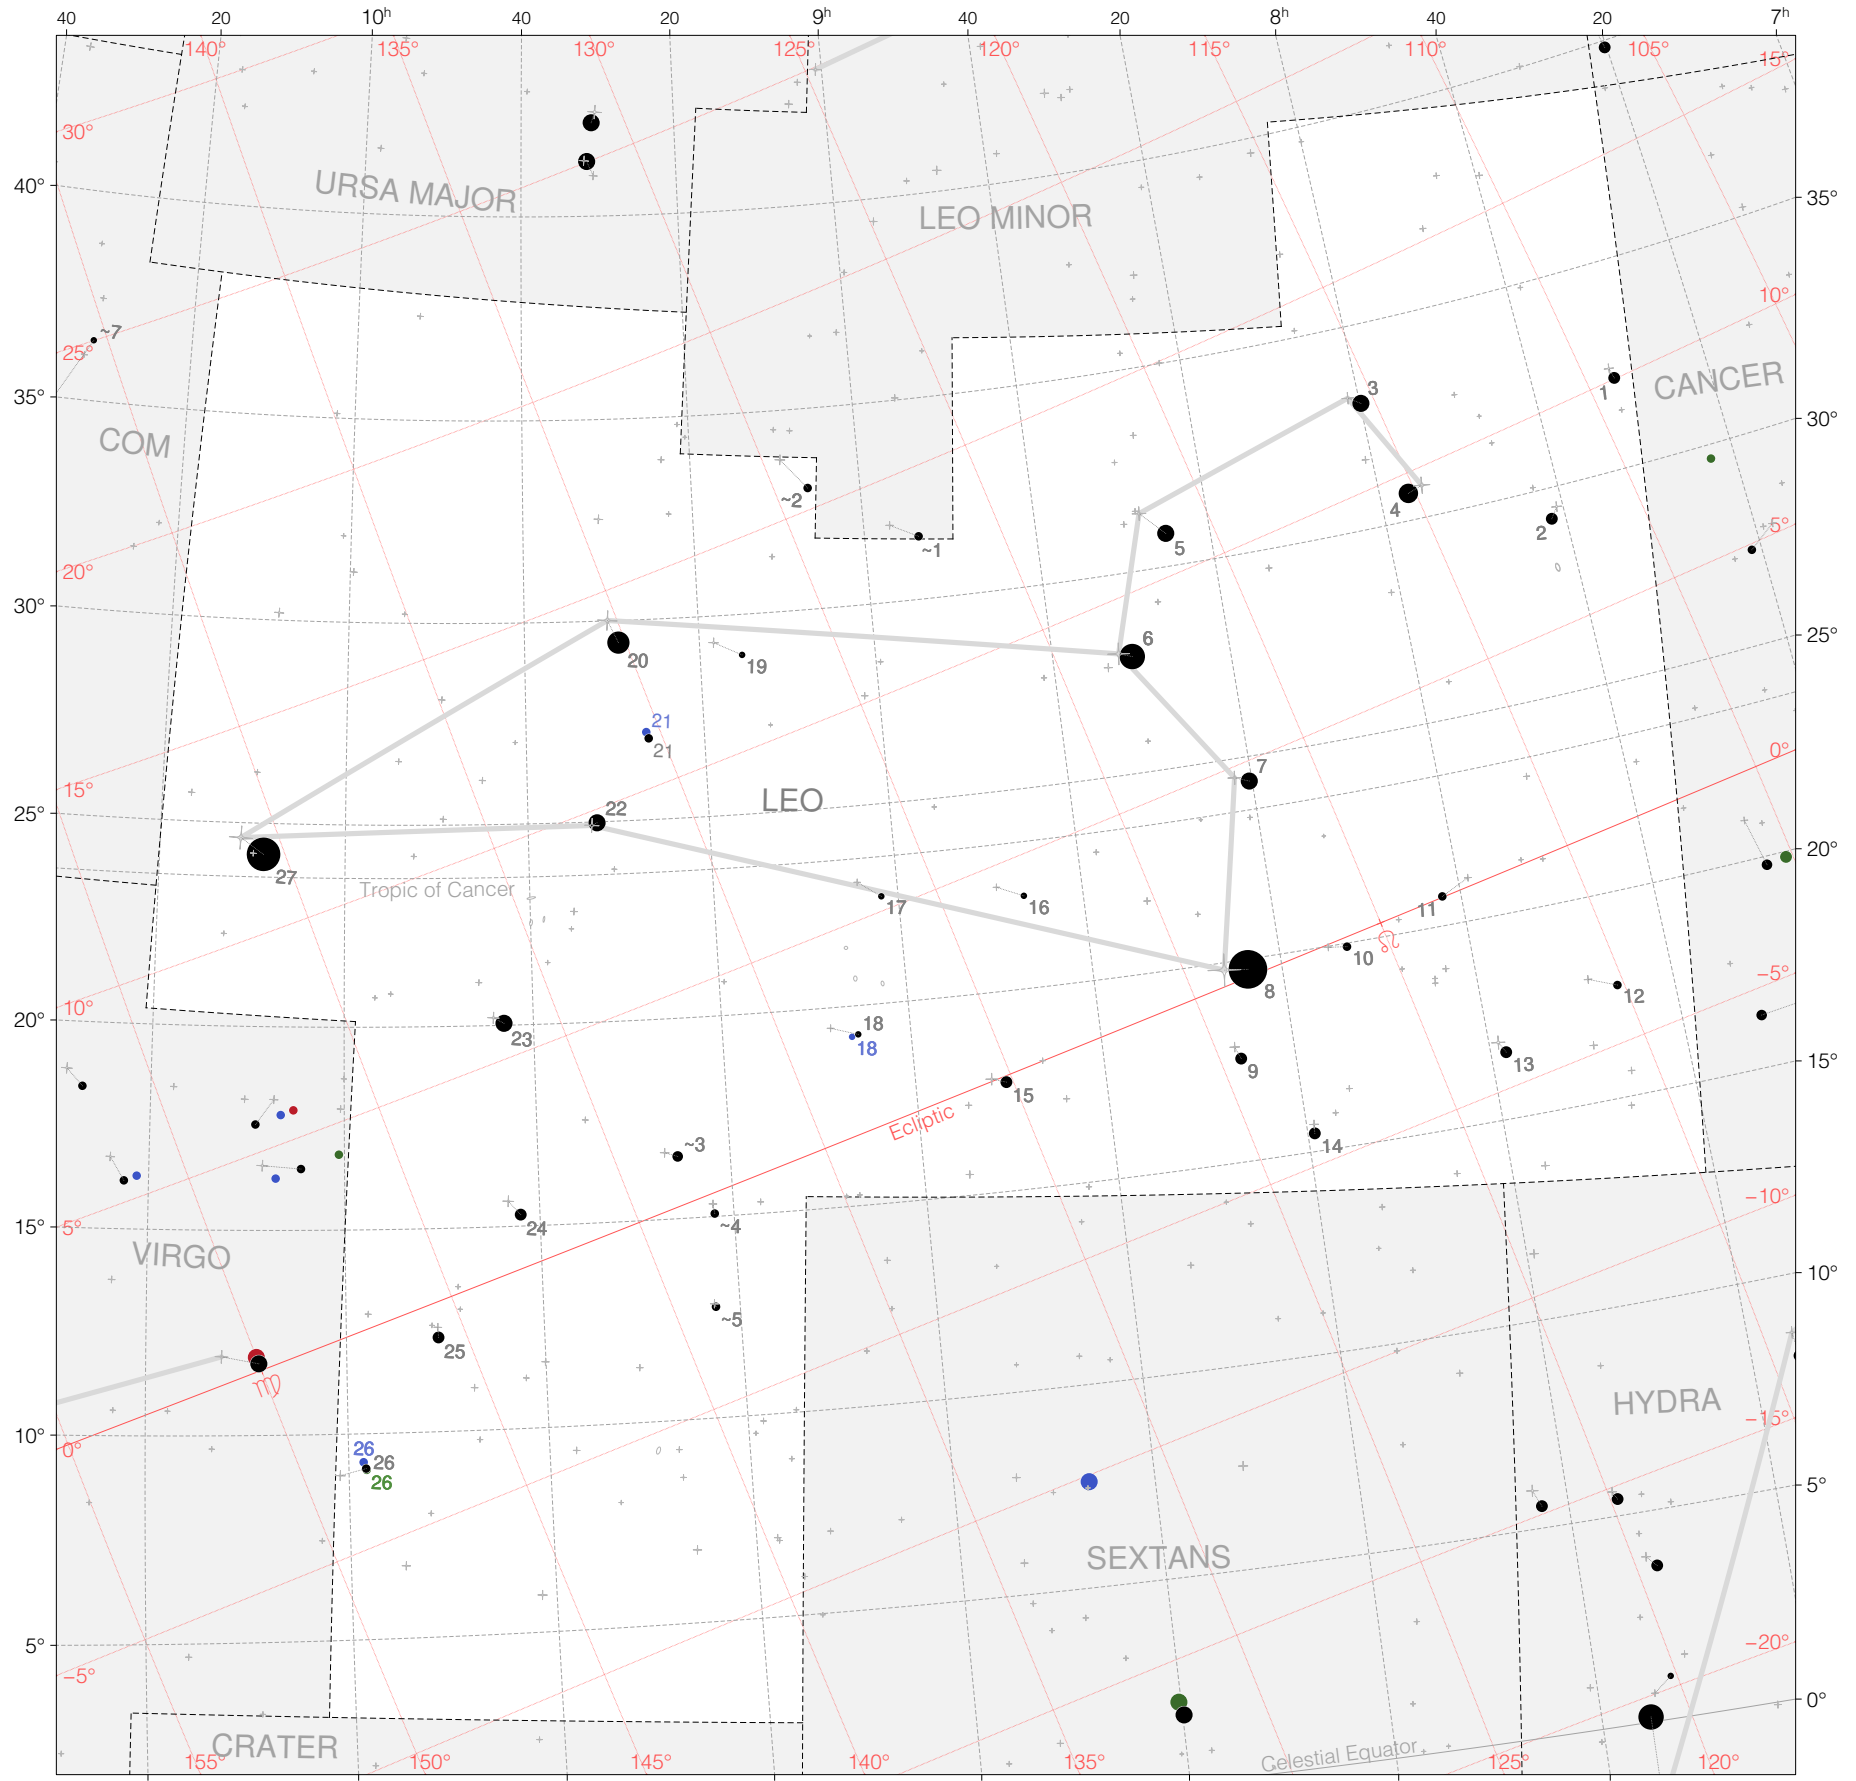

# Ptolemy Stars in Leo

Magnitudes: 1 2 3 4 5 6

Versions: ● ● ● ●  
t p m b

Scale at center: 0° 2° 4°