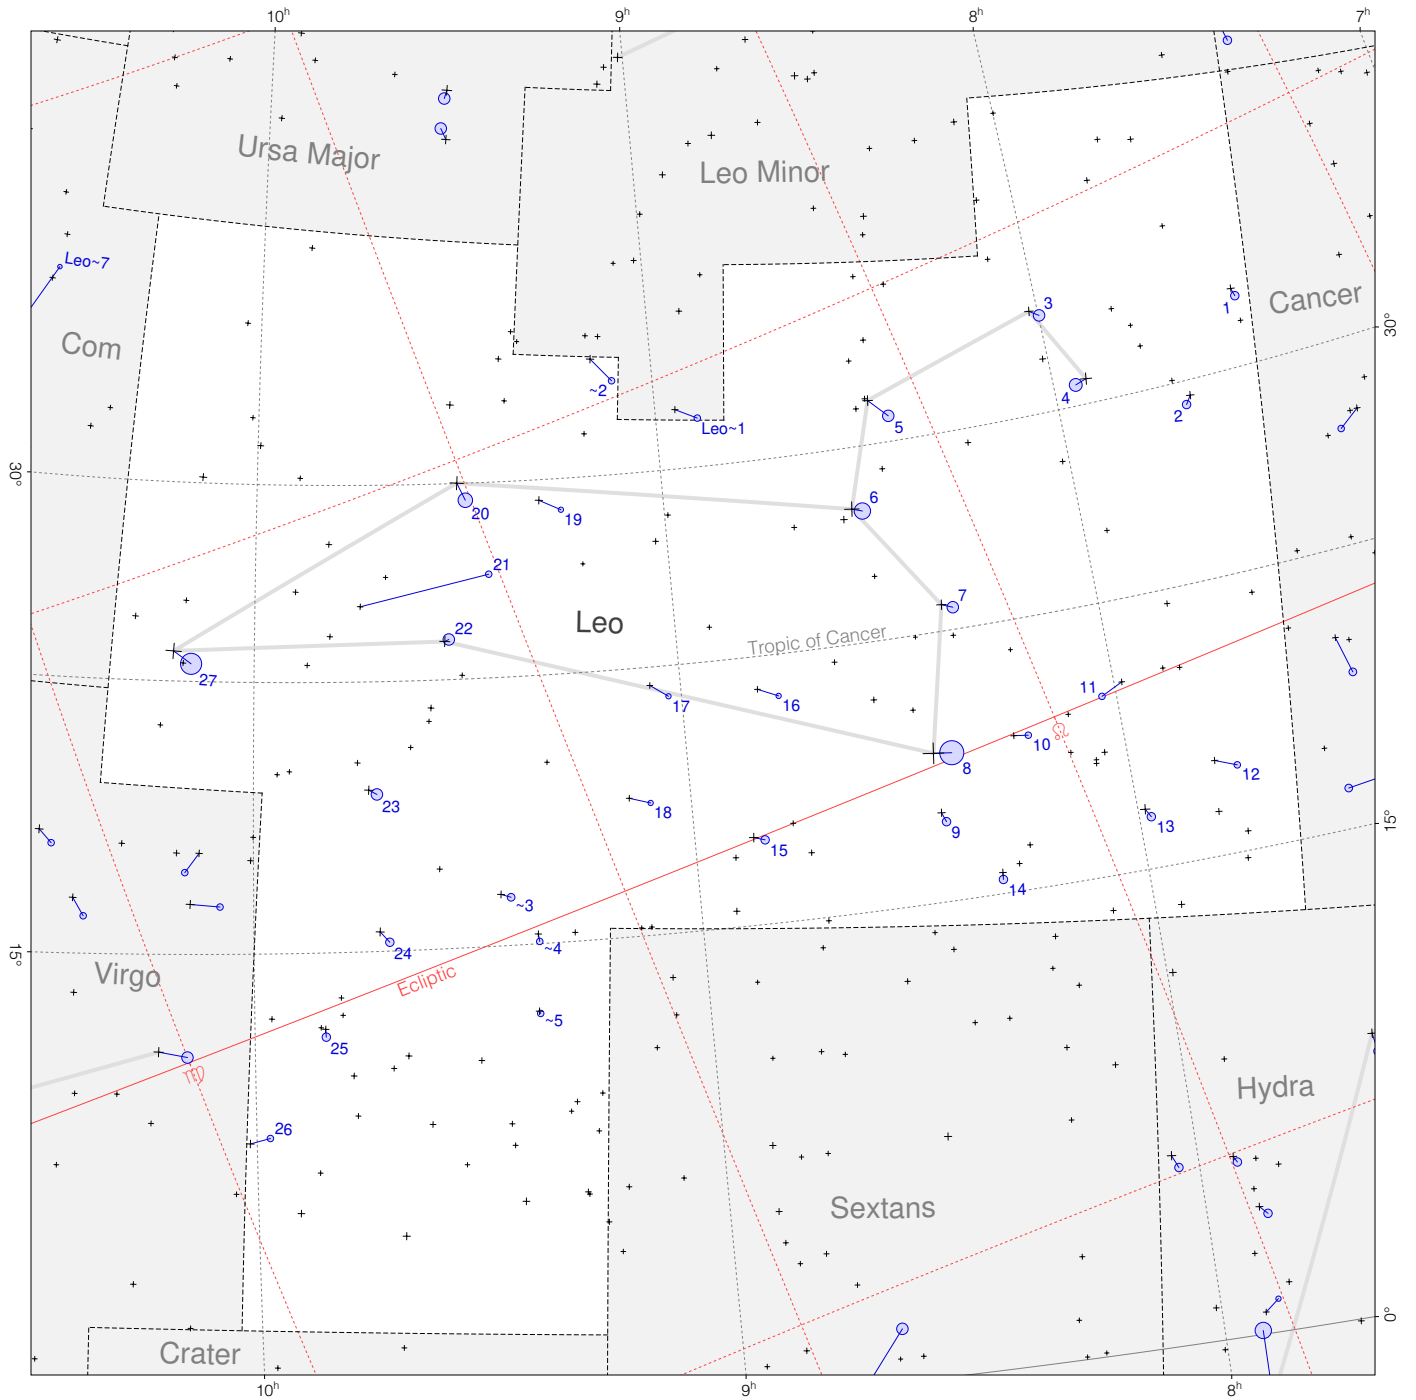

# Ptolemy stars in Leo

Magnitudes: 1 2 3 4 5 6 7

Scale at center: 0° 2° 4°