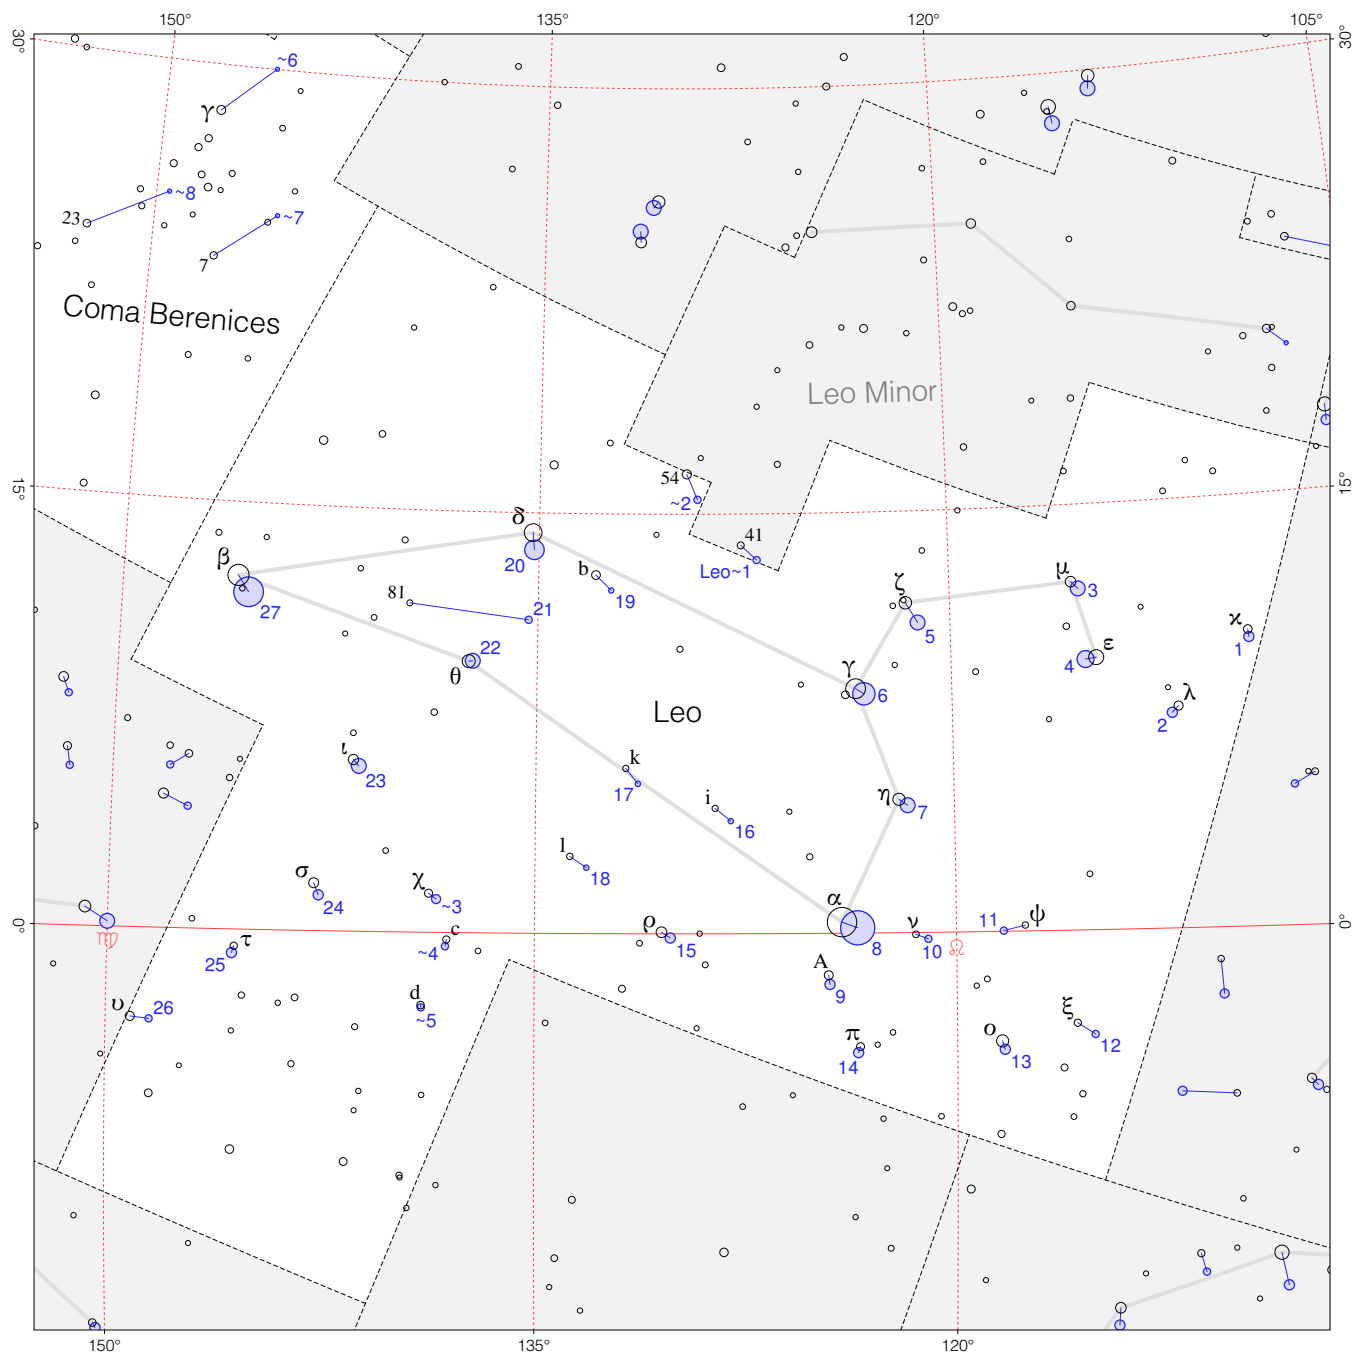

# Ptolemy stars in Leo

Magnitudes:   
1 2 3 4 5 6 7

Scale at center:  0° 2° 4°