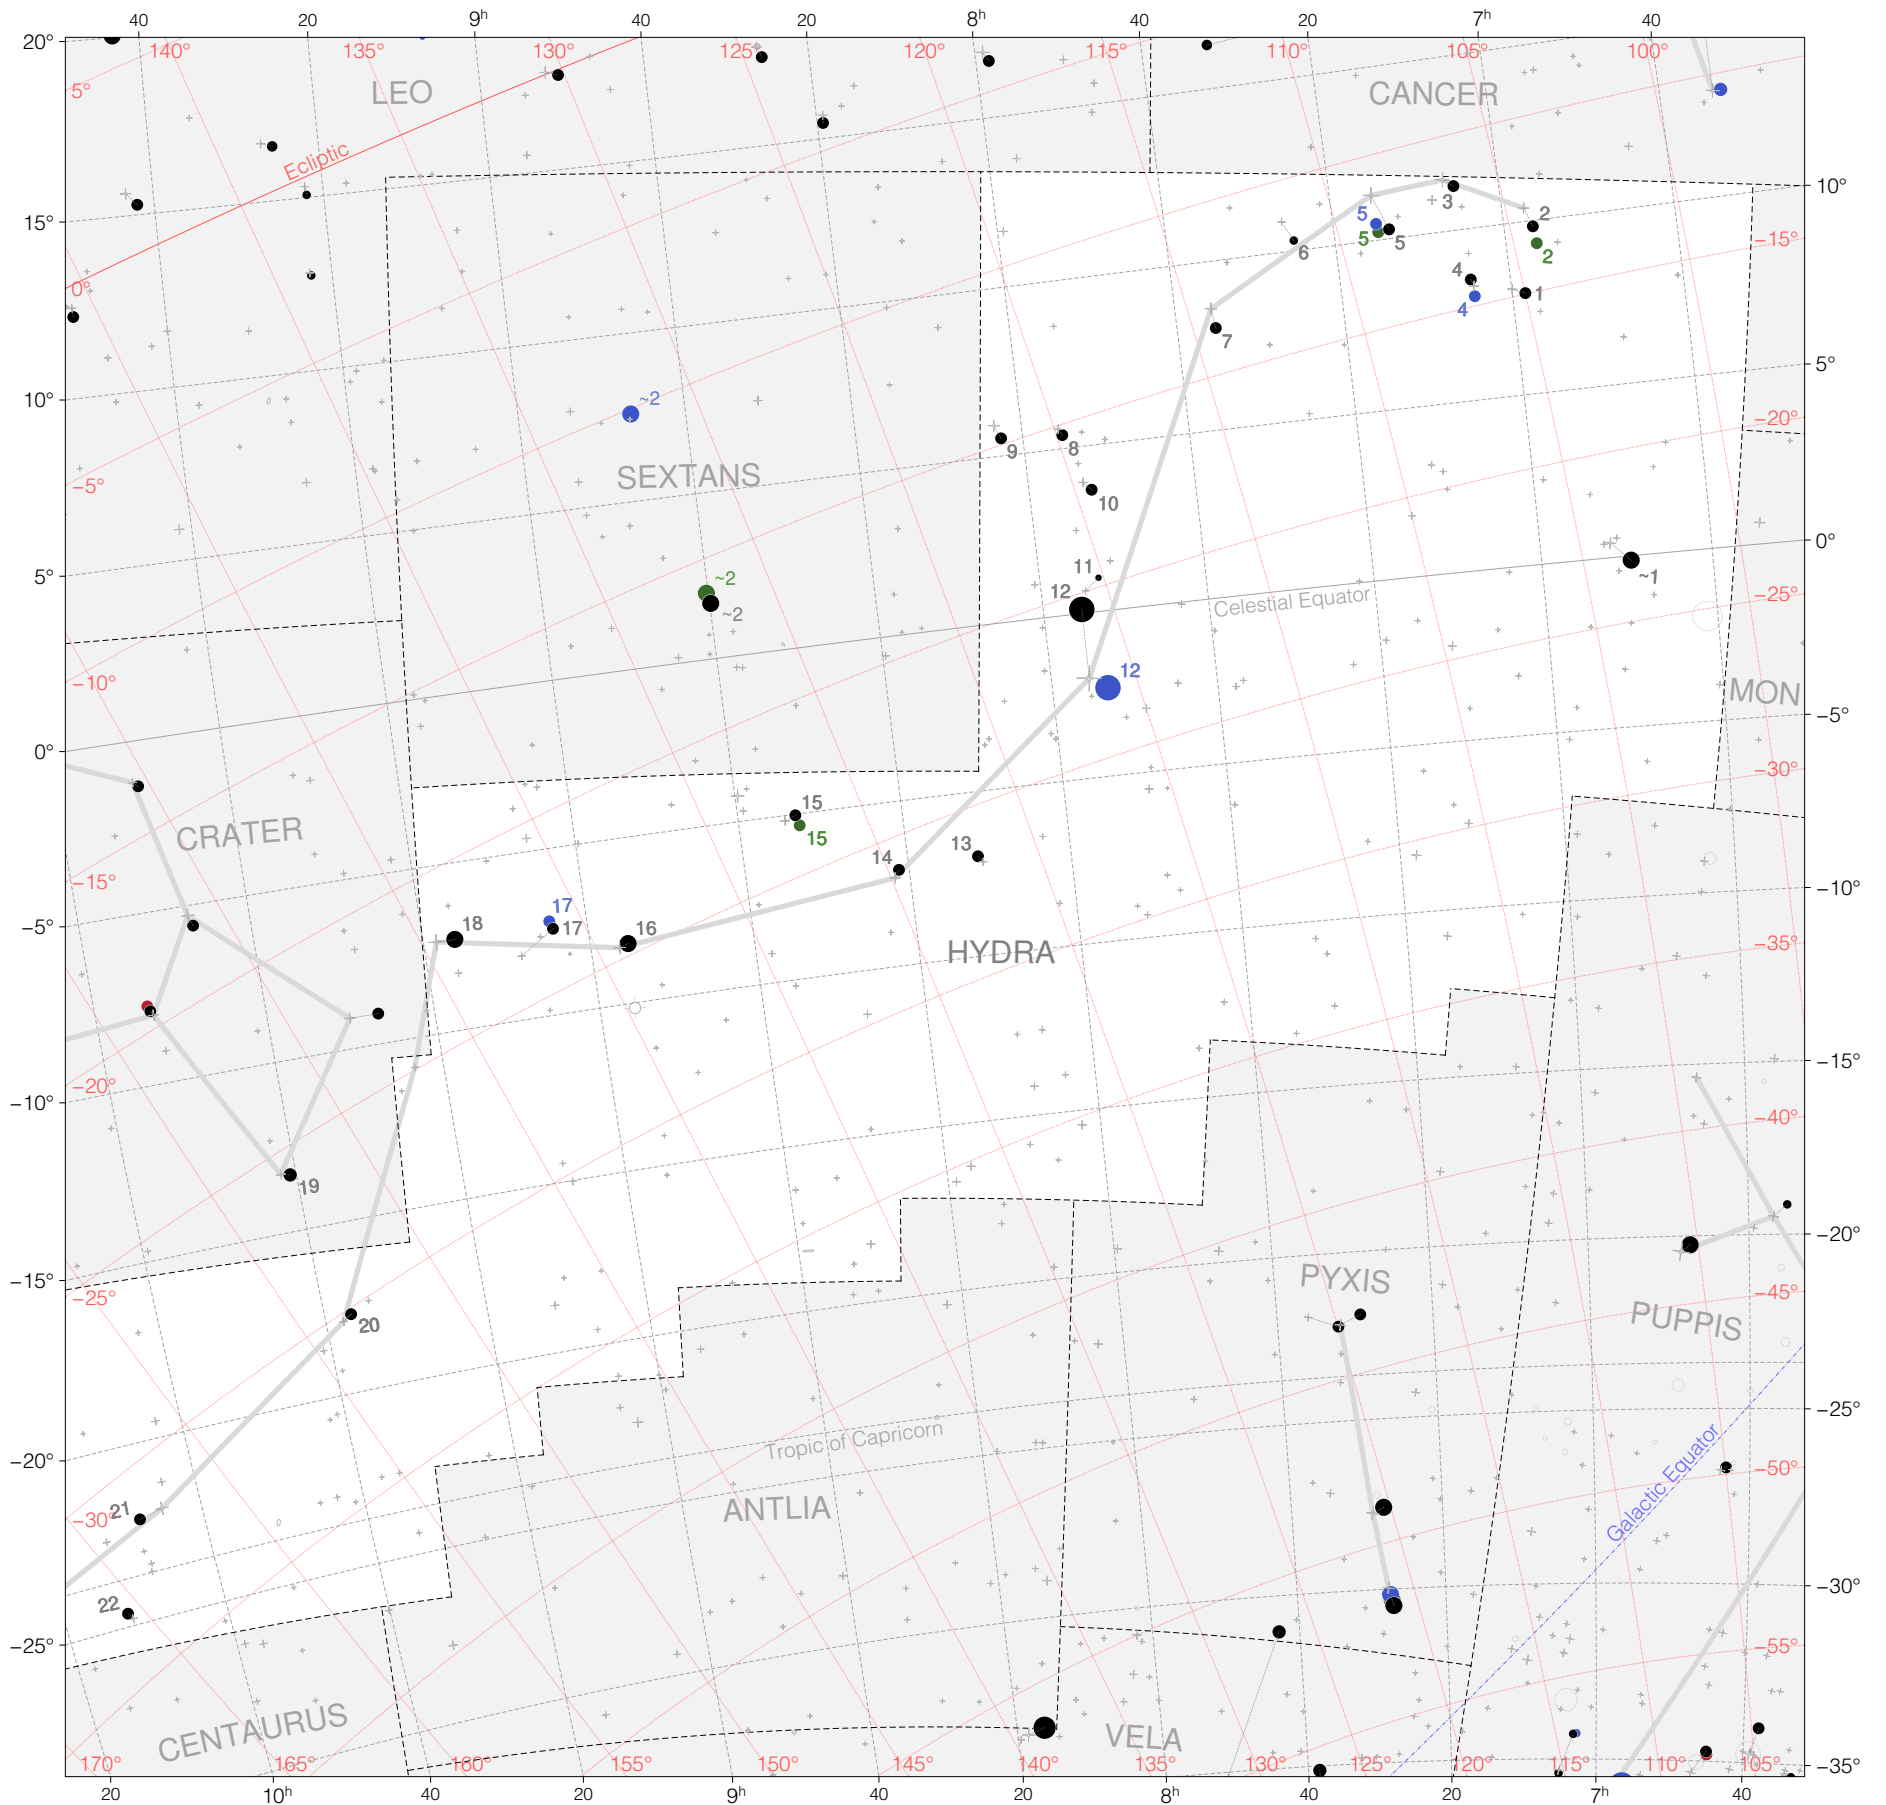

# Ptolemy Stars in Hydra (west)

Magnitudes: 1 2 3 4 5 6

Versions: ● ● ● ●  
t p m b

Scale at center: 0° 2° 4°