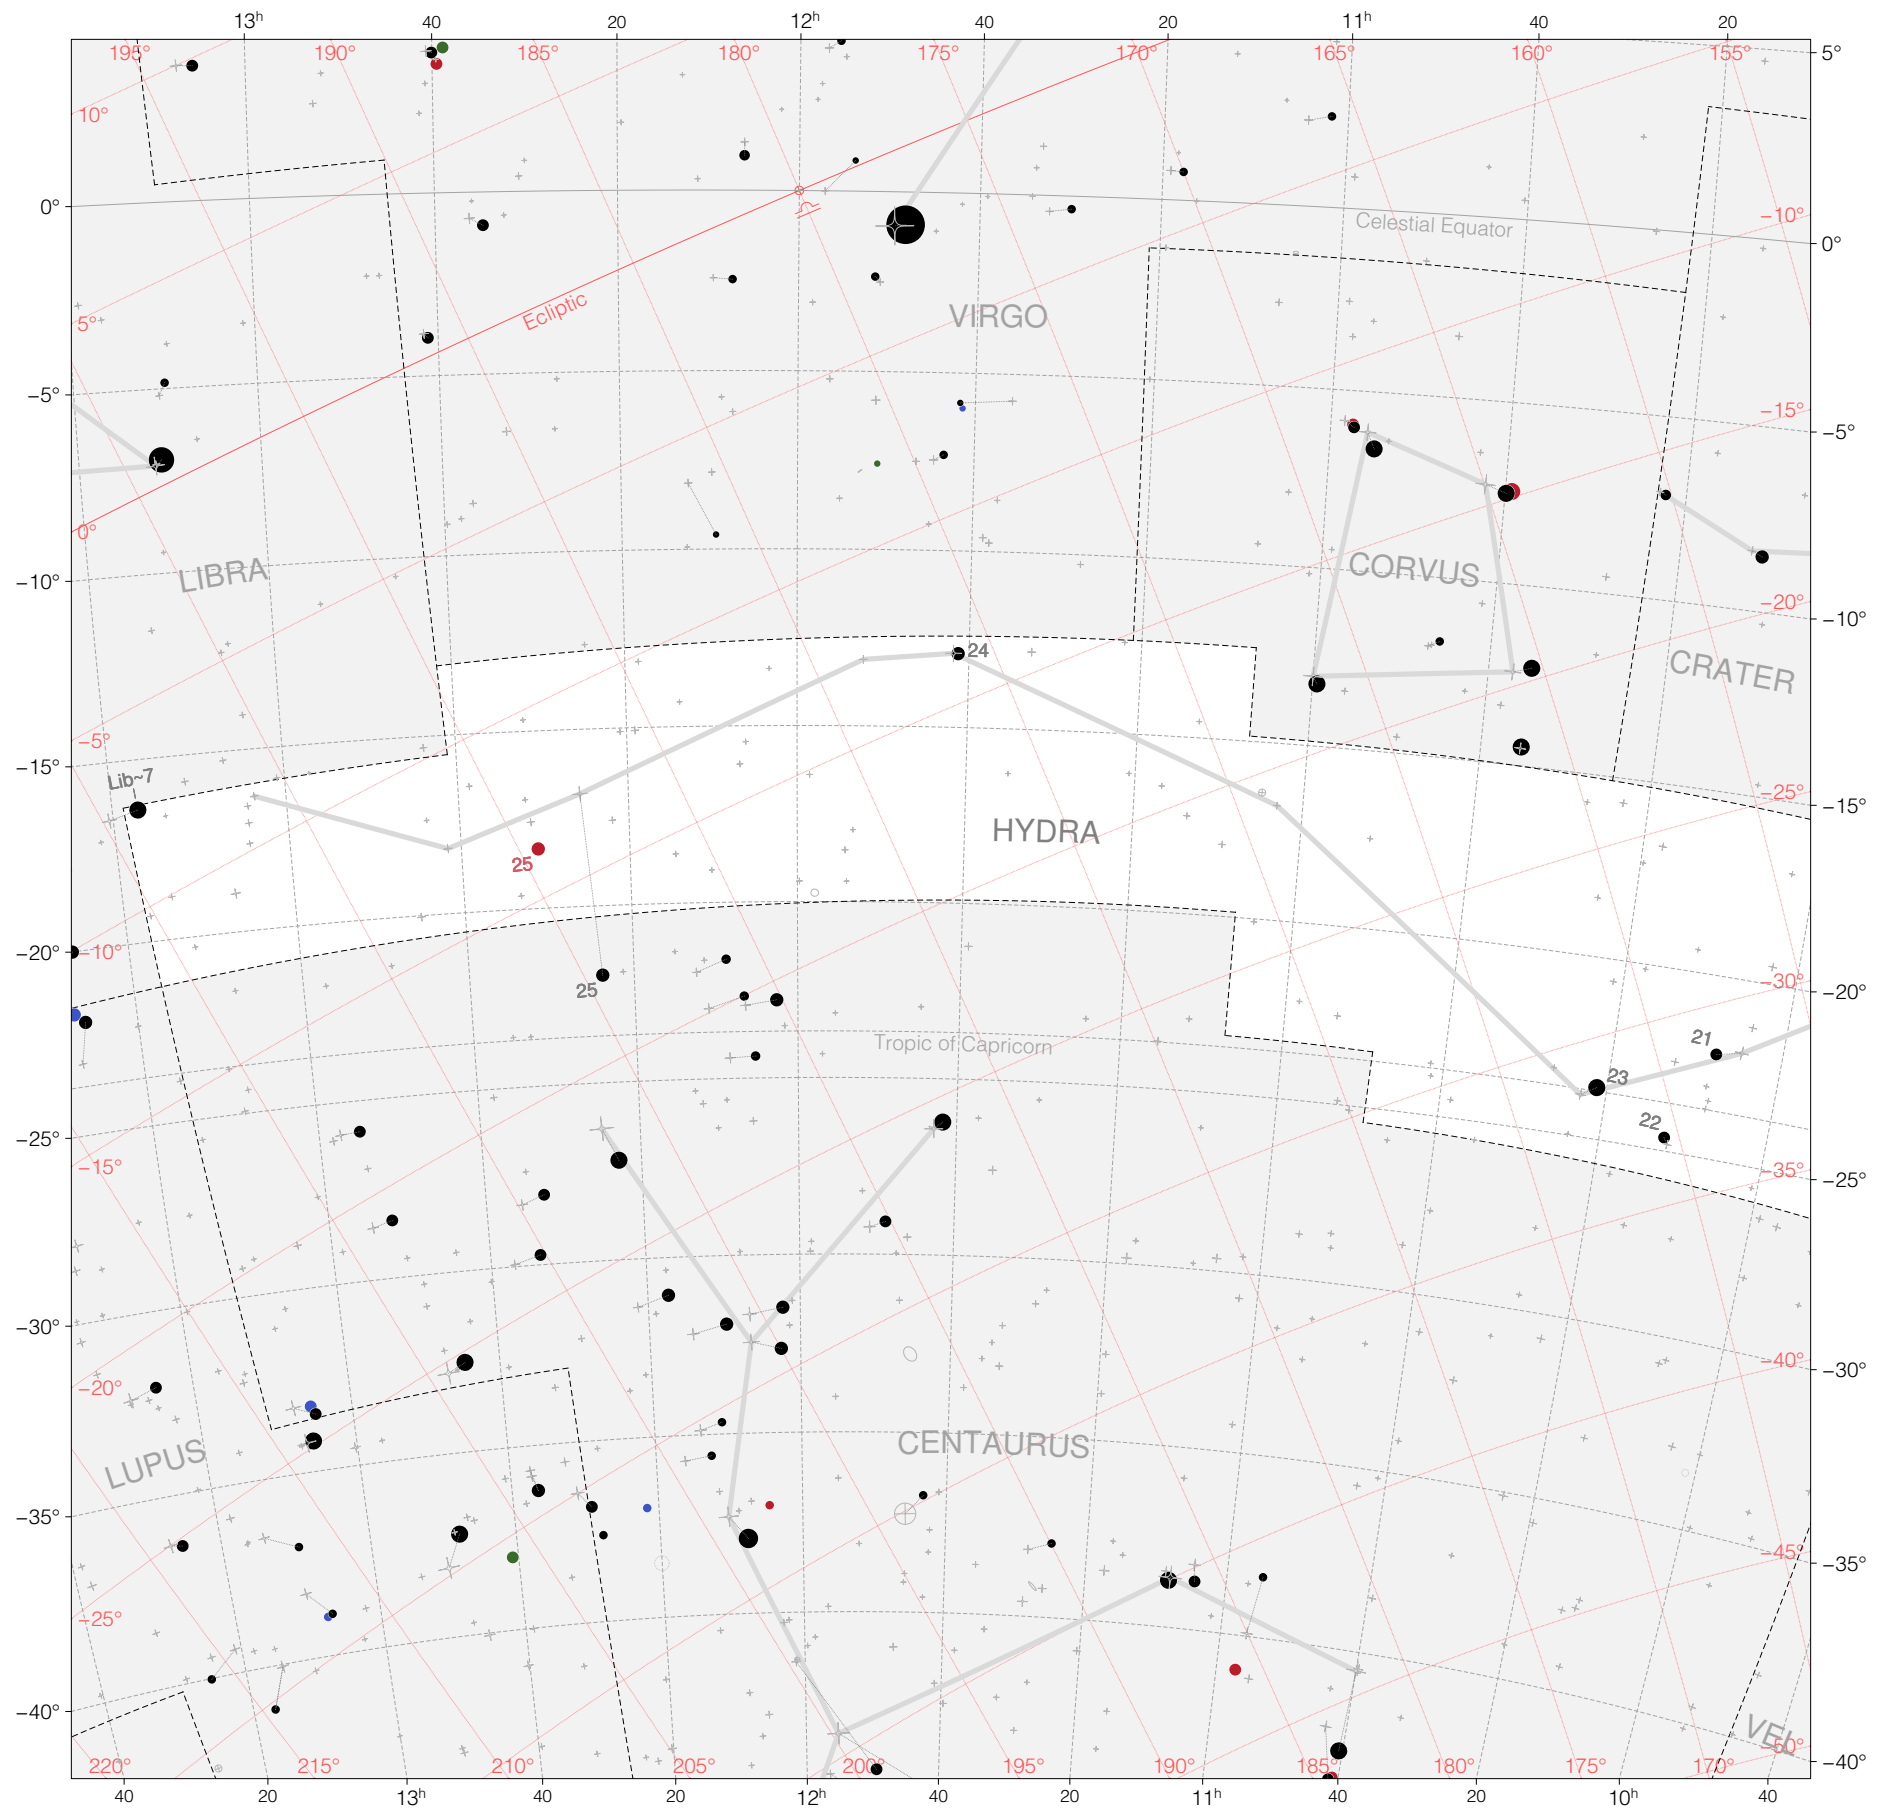

# Ptolemy Stars in Hydra (east)

Magnitudes: 1 2 3 4 5 6

Versions: t p m b

Scale at center: 0° 2° 4°