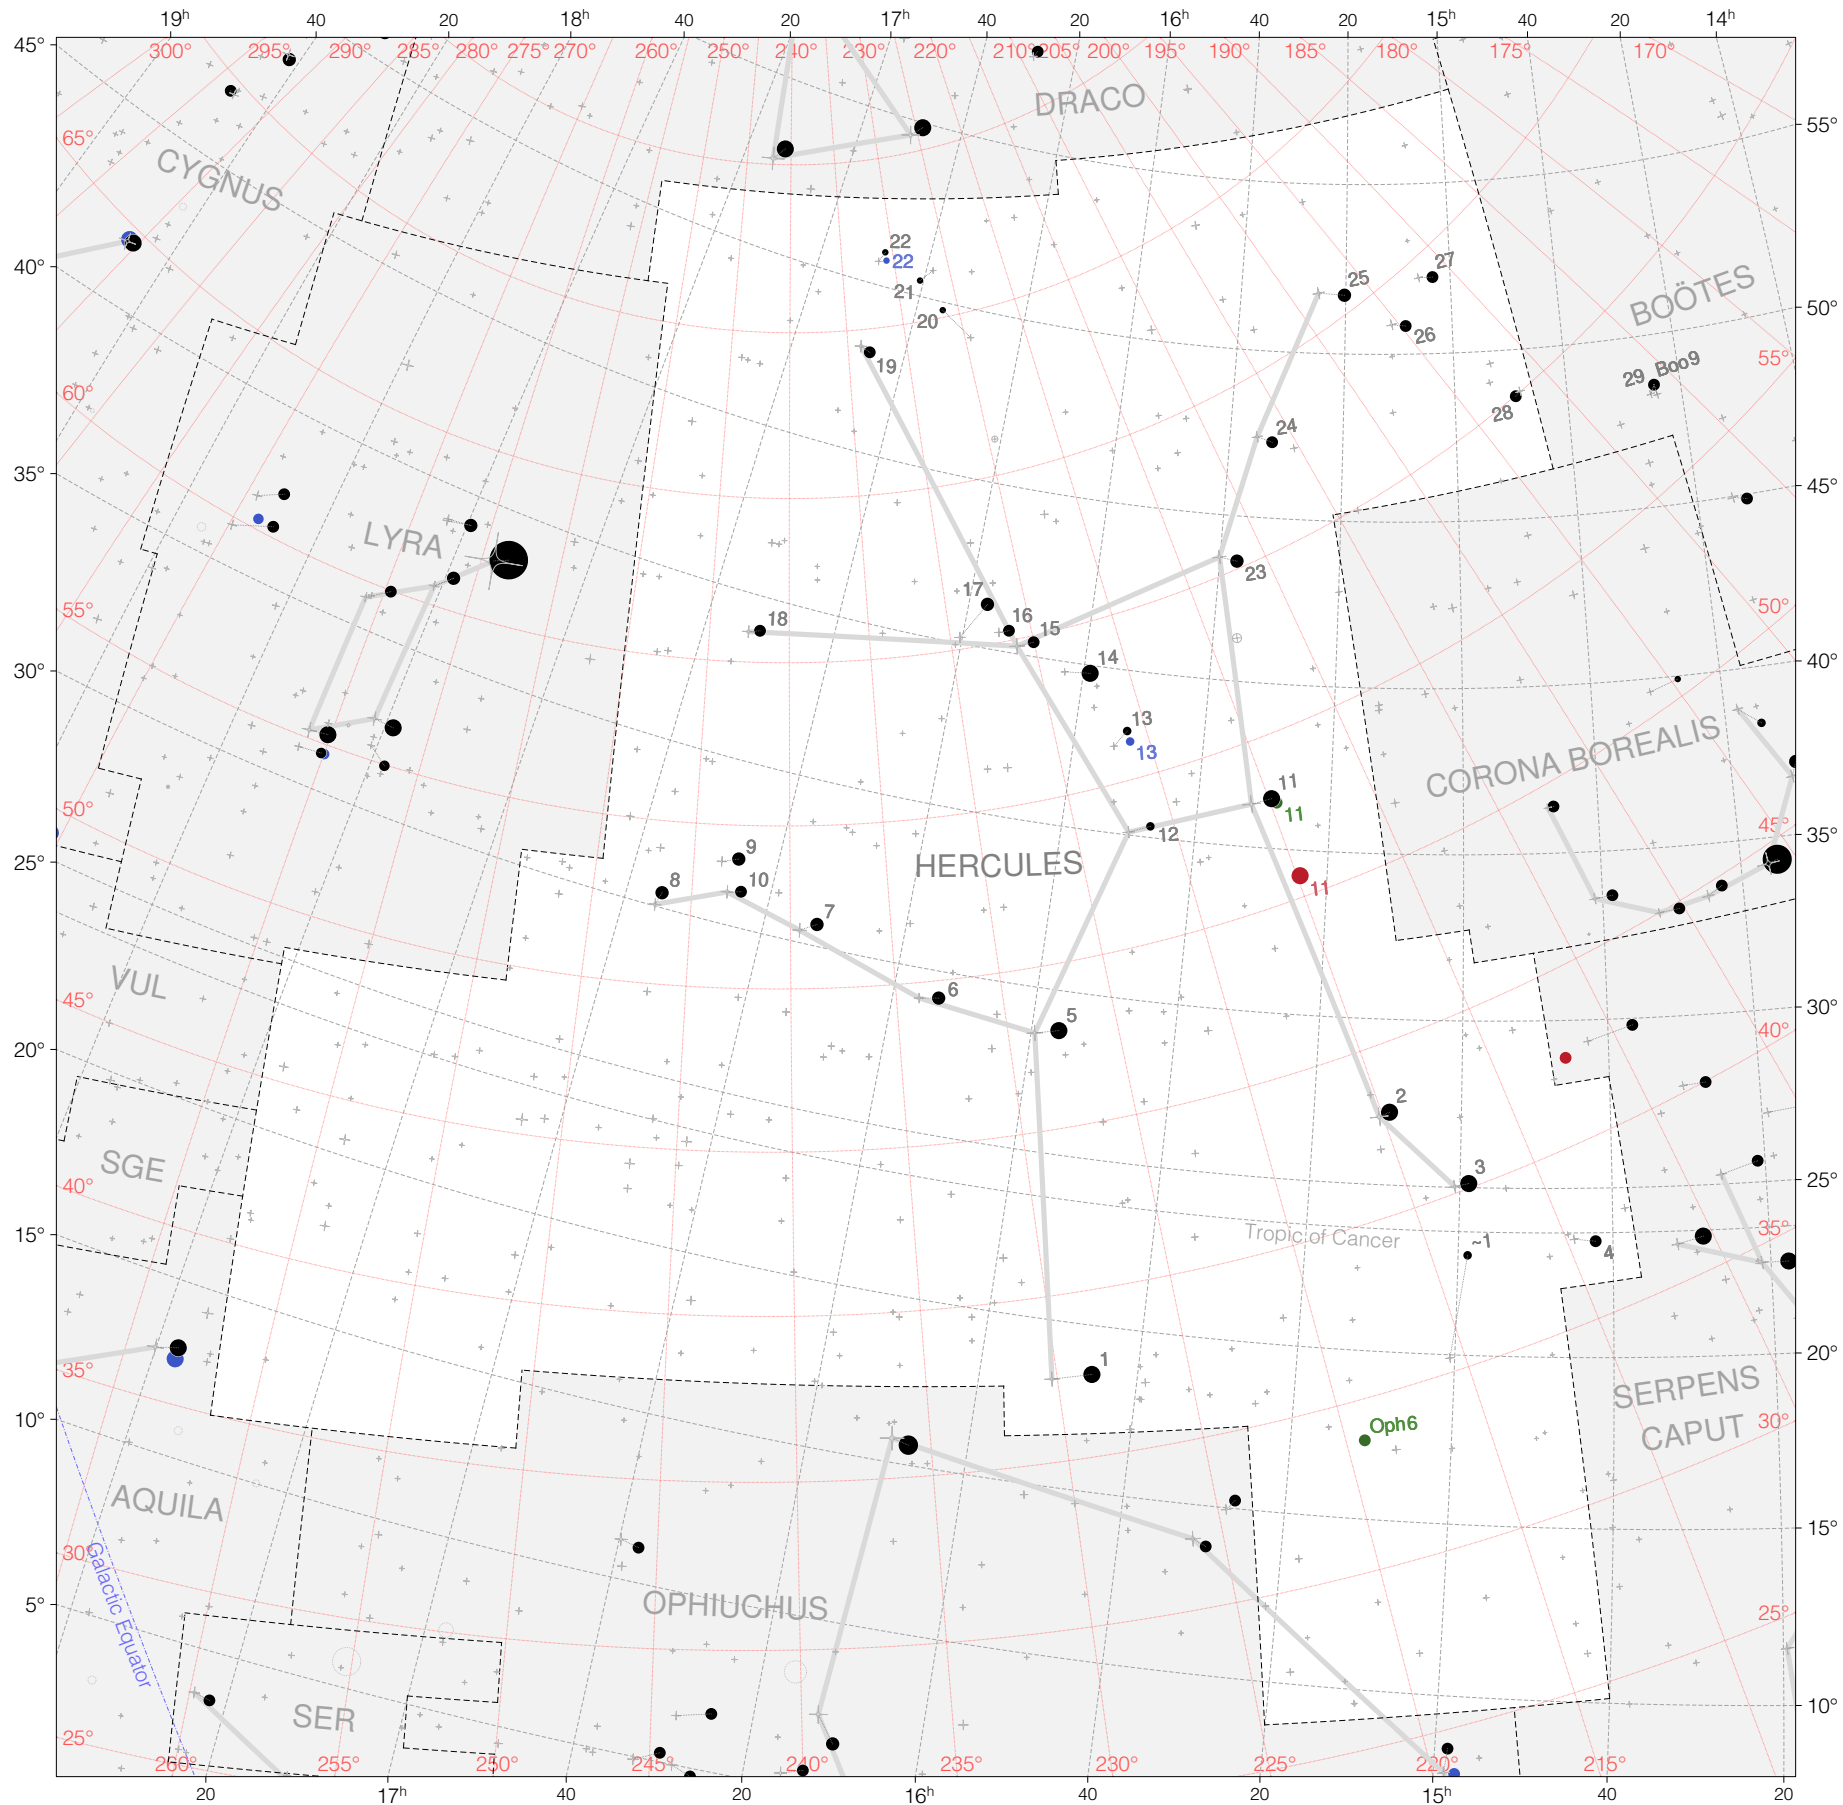

Ptolemy Stars in Hercules

Magnitudes: 1 2 3 4 5 6

Versions: t p m b

Scale at center: 0° 2° 4°