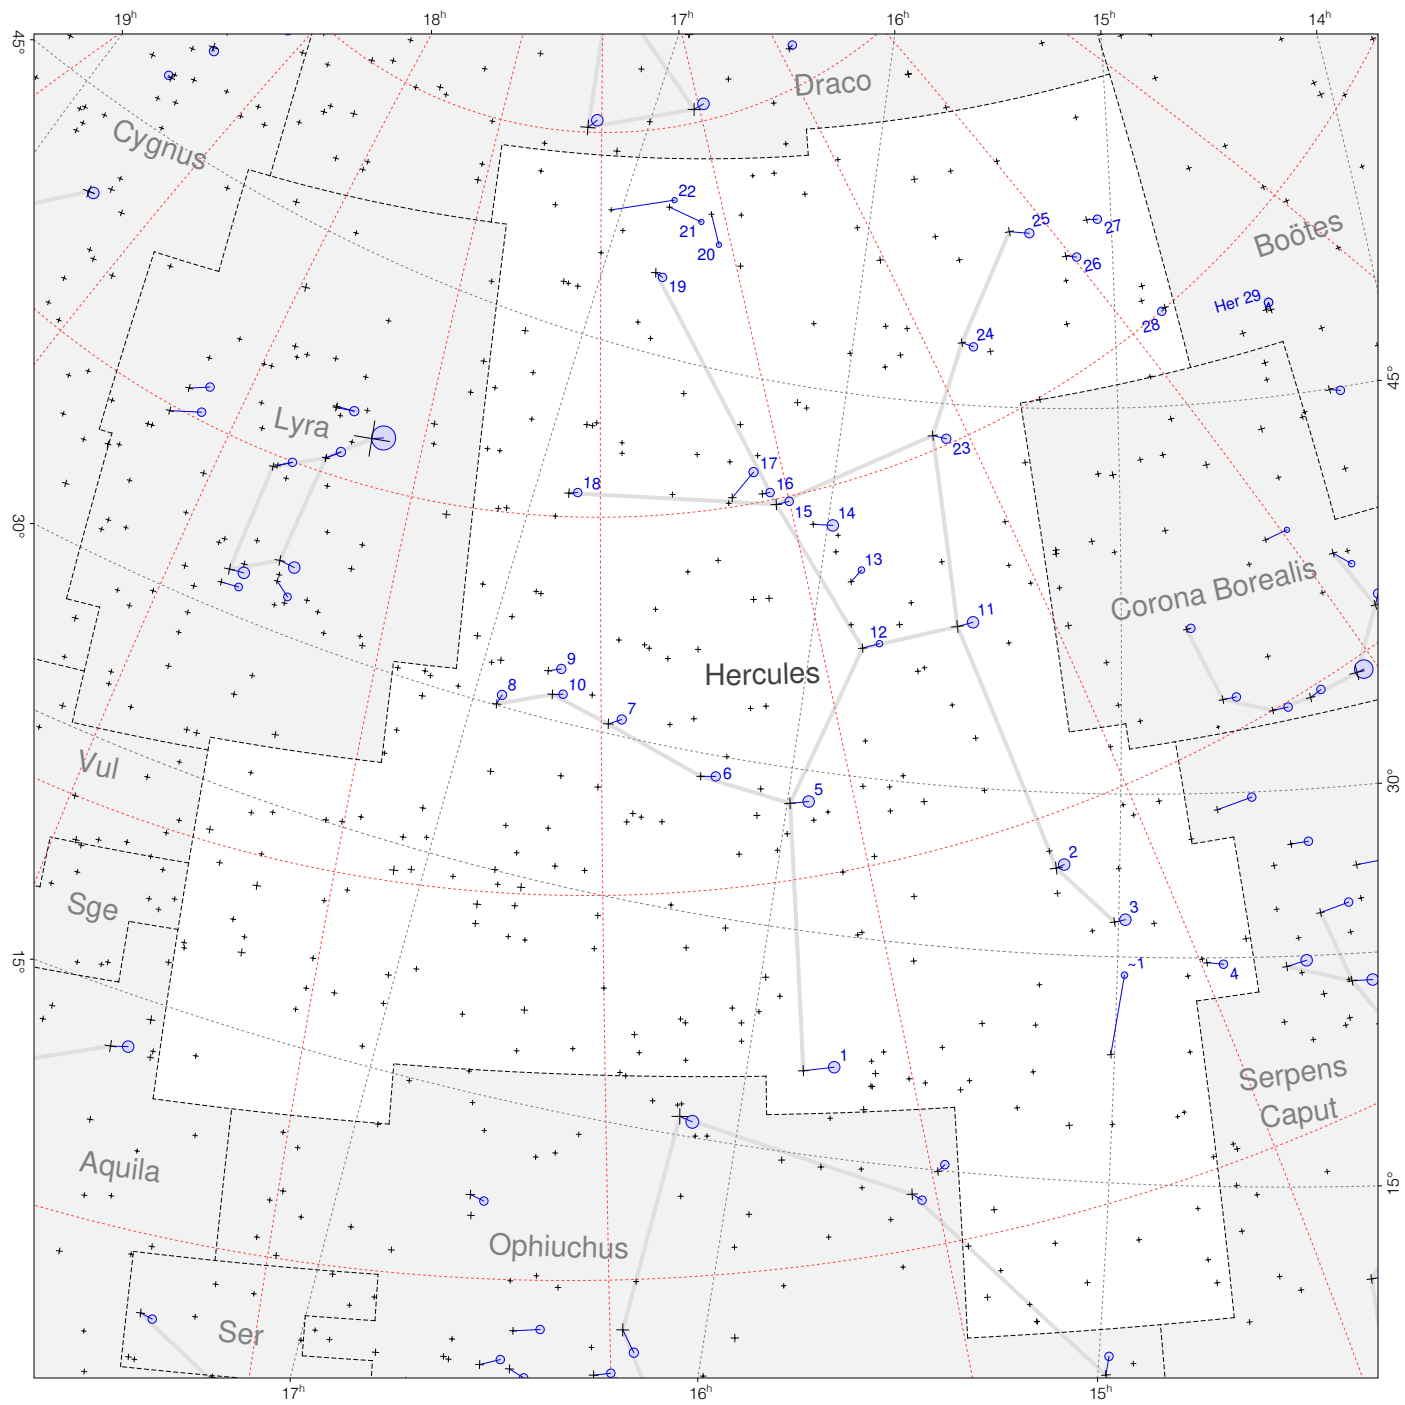

Ptolemy stars in Hercules

Magnitudes: 
1 2 3 4 5 6 7

Scale at center: 