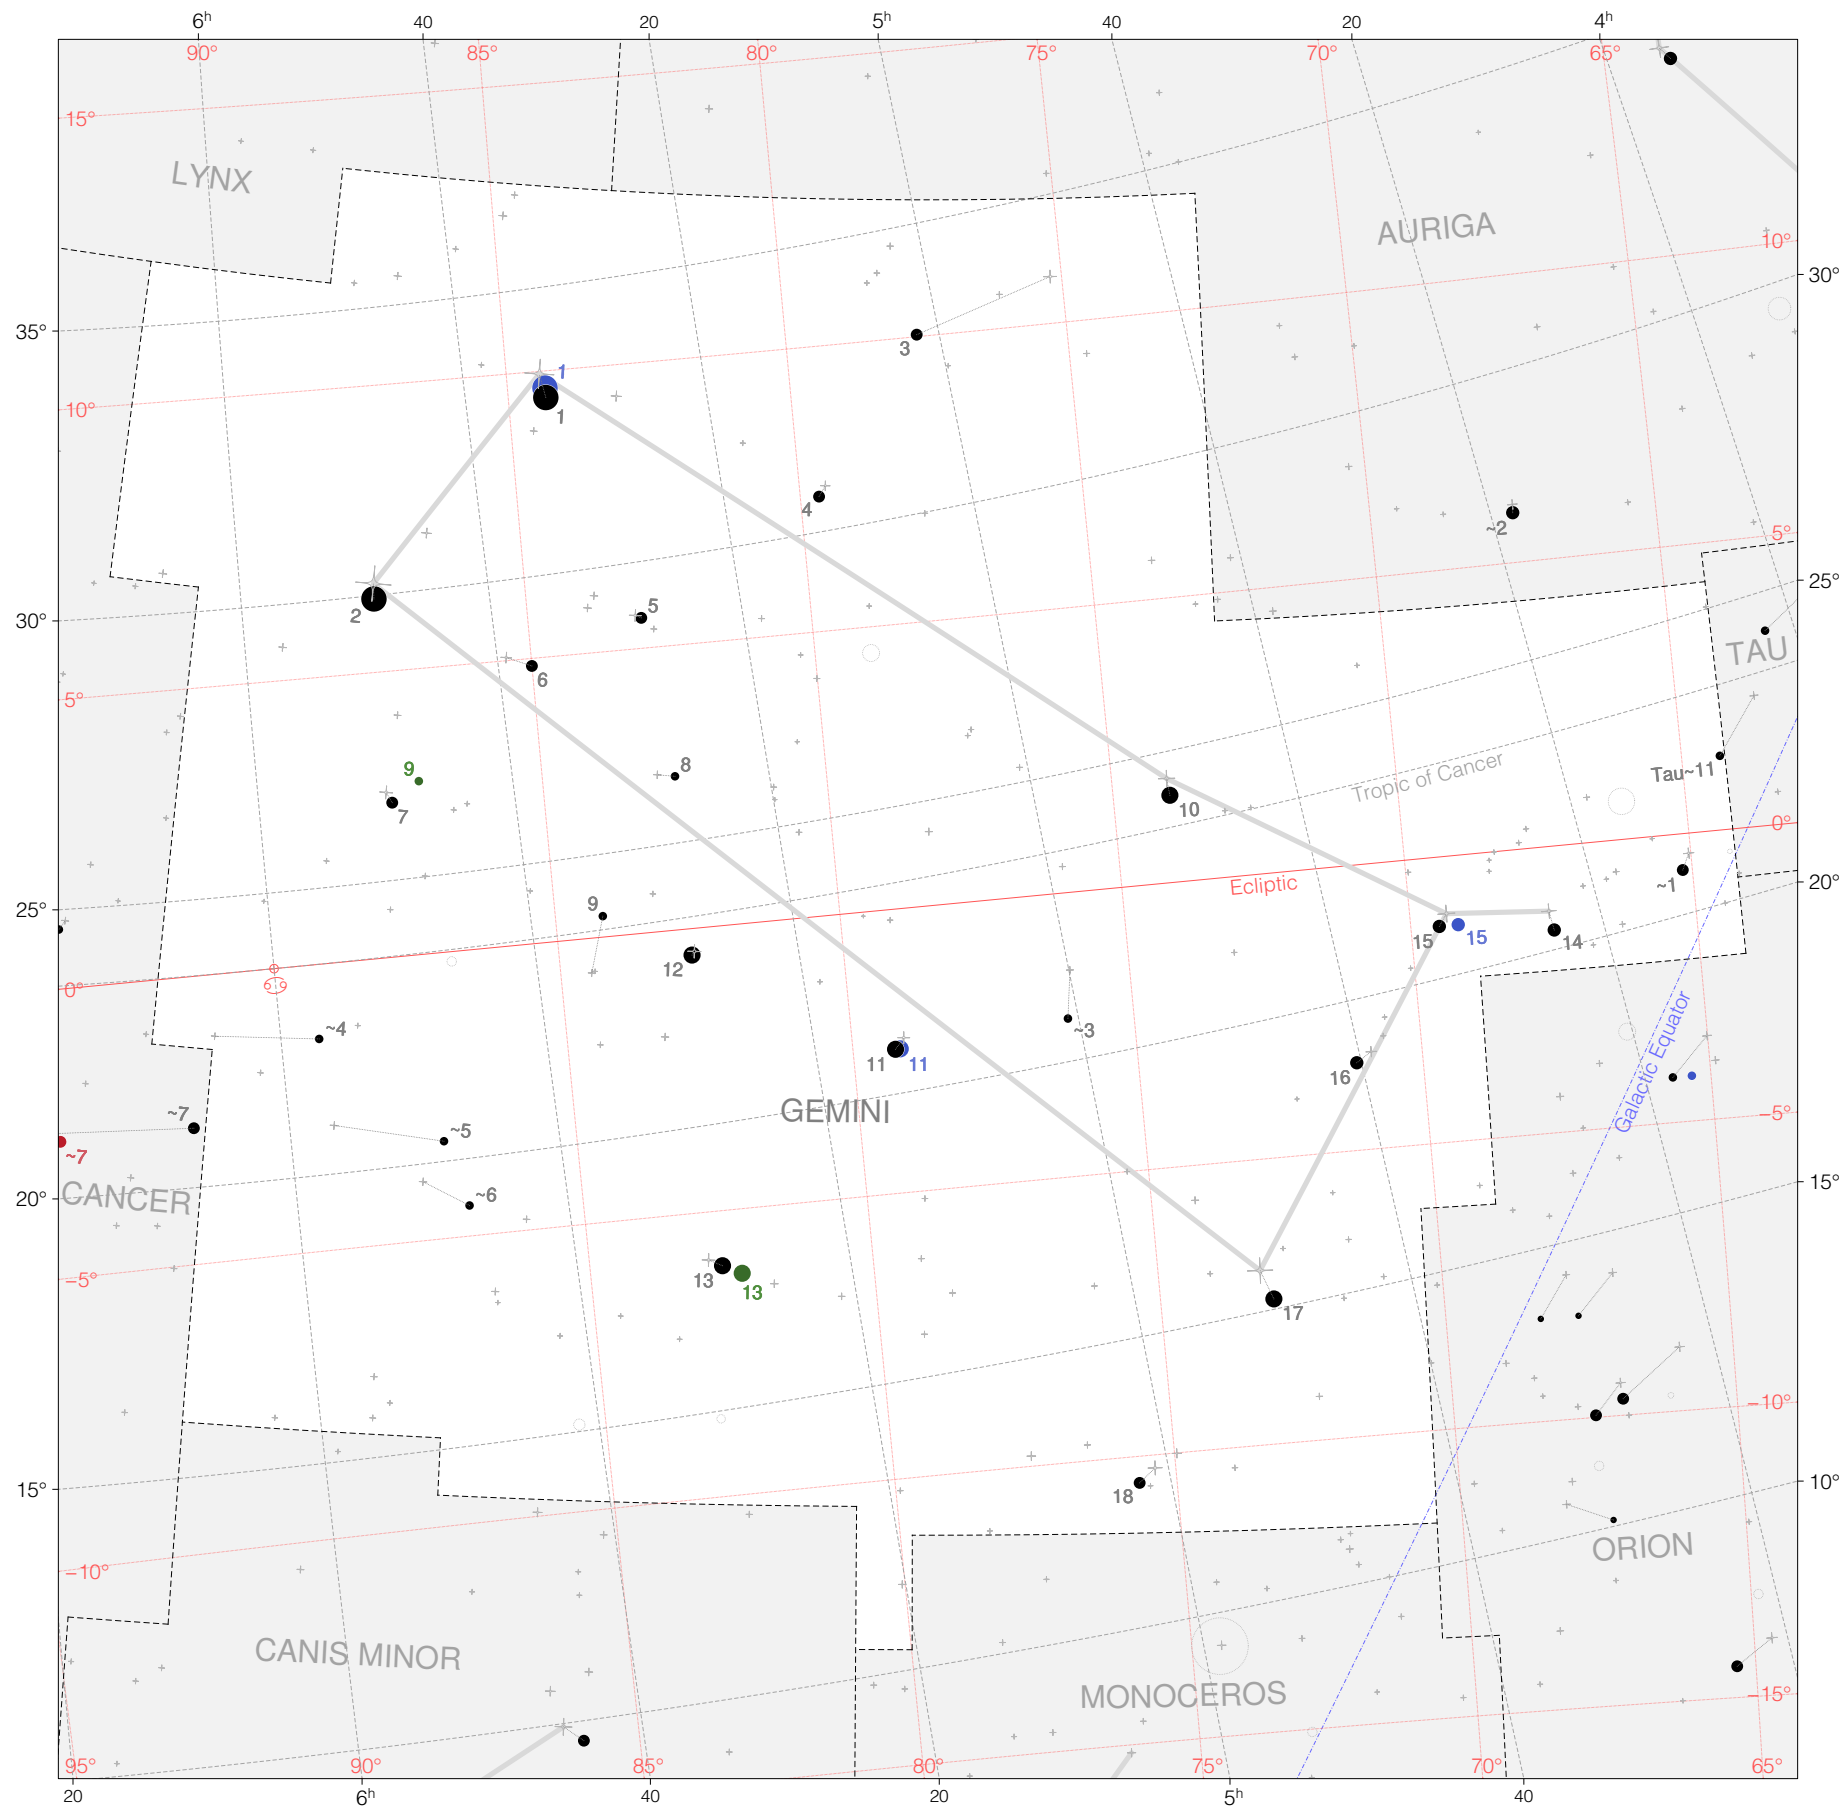

Ptolemy Stars in Gemini

Magnitudes: 1 2 3 4 5 6

Versions: t p m b

Scale at center: 0° 2° 4°