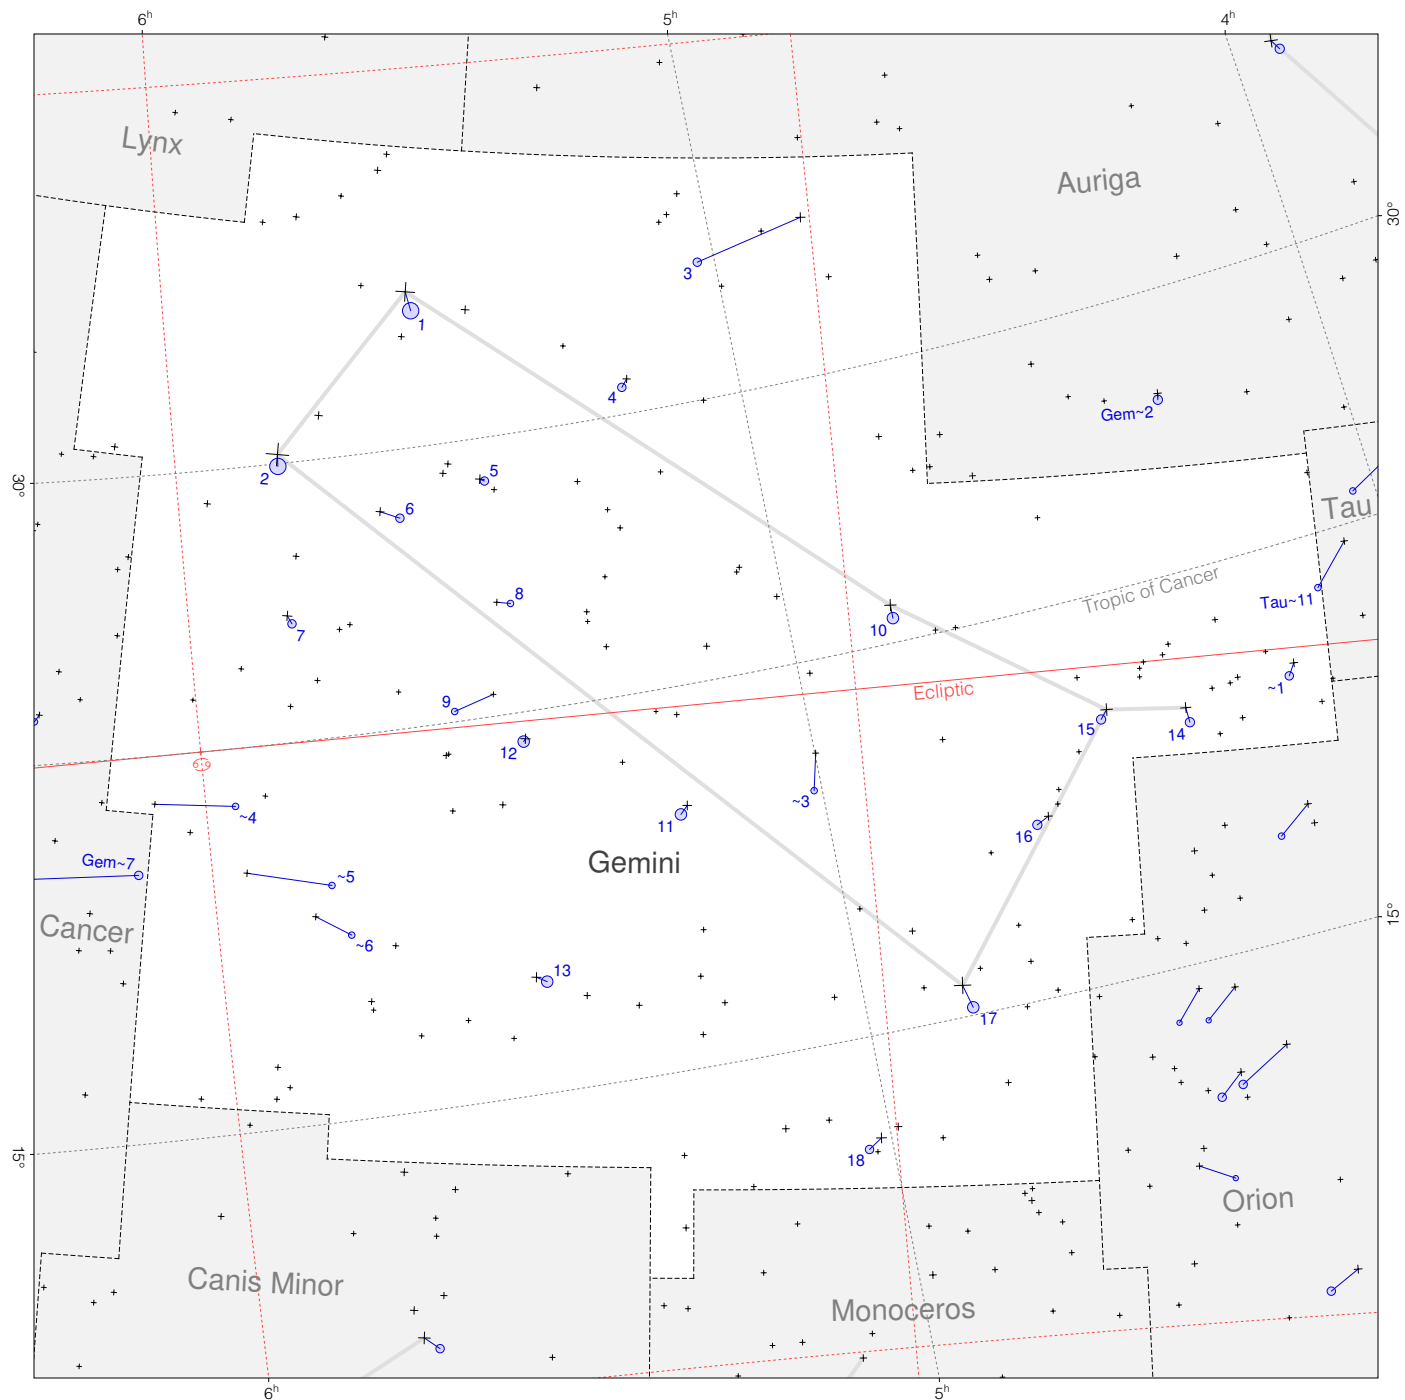

# Ptolemy stars in Gemini

Magnitudes: 1 2 3 4 5 6 7

Scale at center: 0° 2° 4°