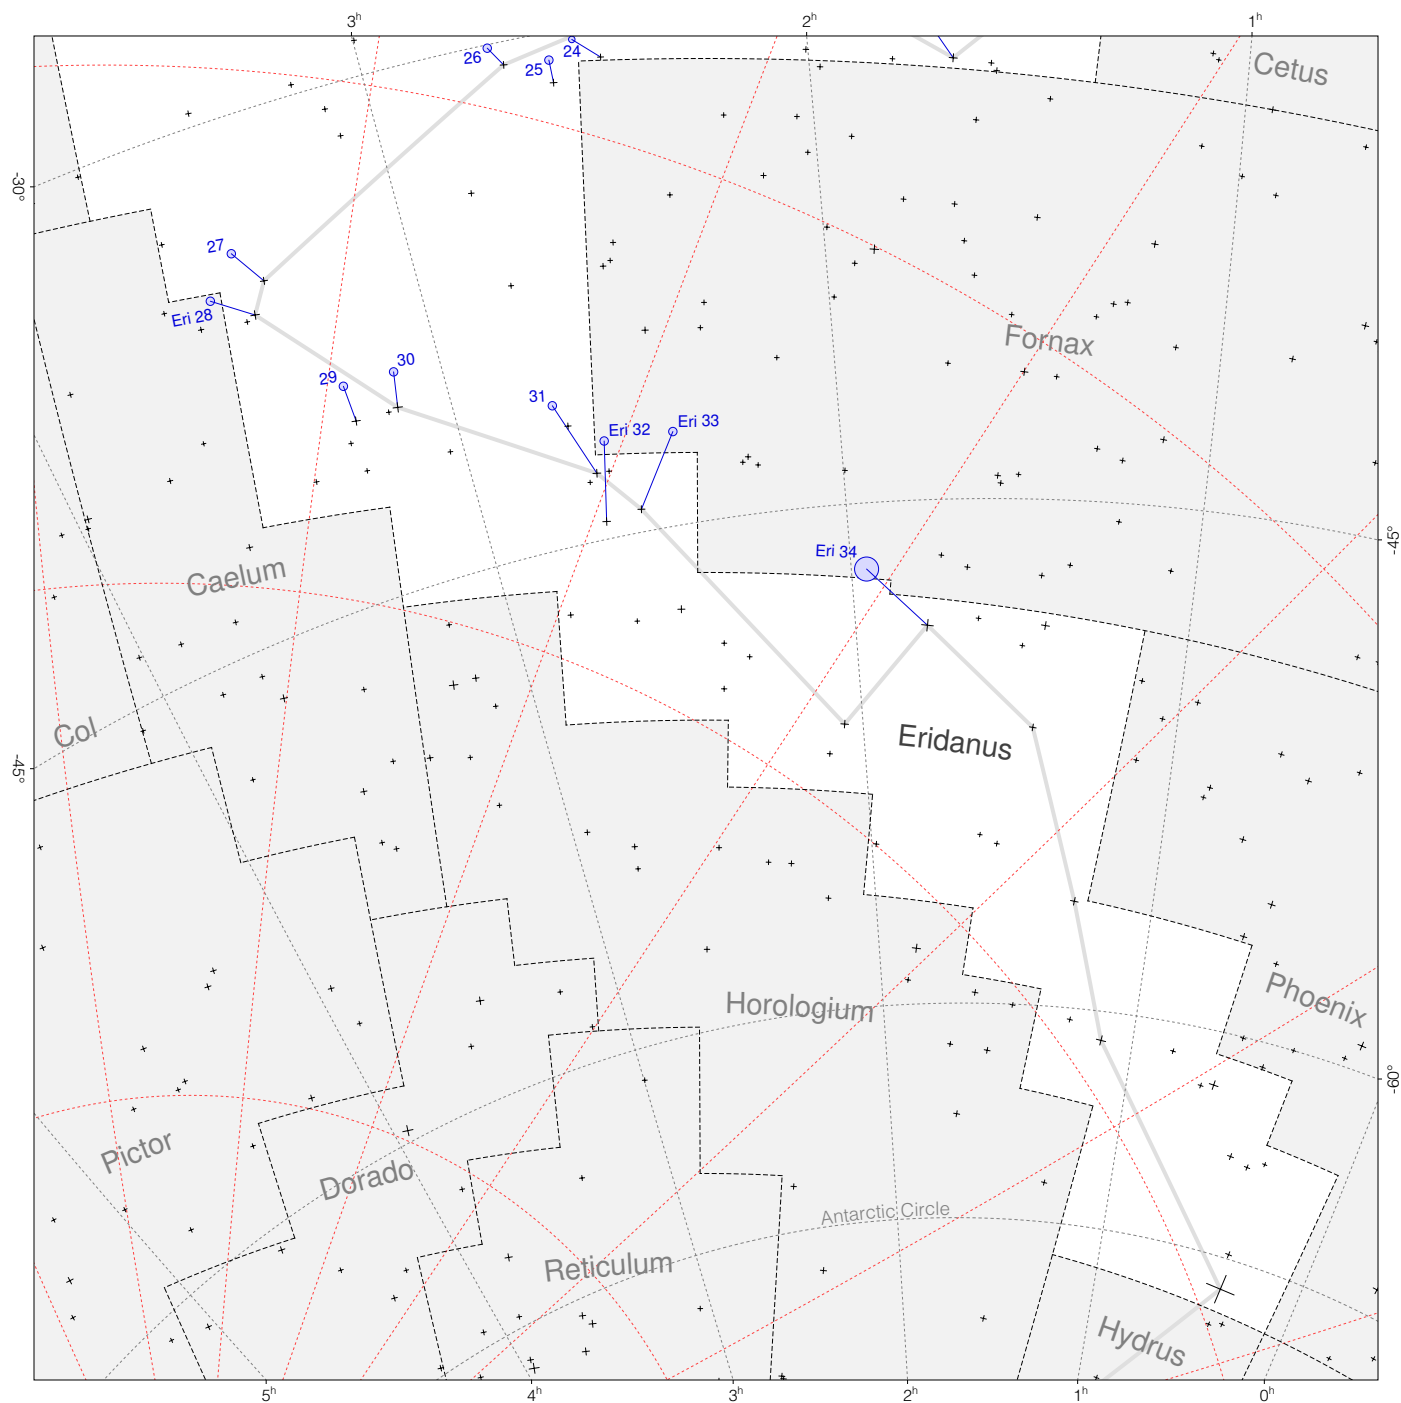

# Ptolemy stars in Eridanus (south)

Magnitudes: ○○○○○○  
1 2 3 4 5 6 7

Scale at center: 0° 2° 4°