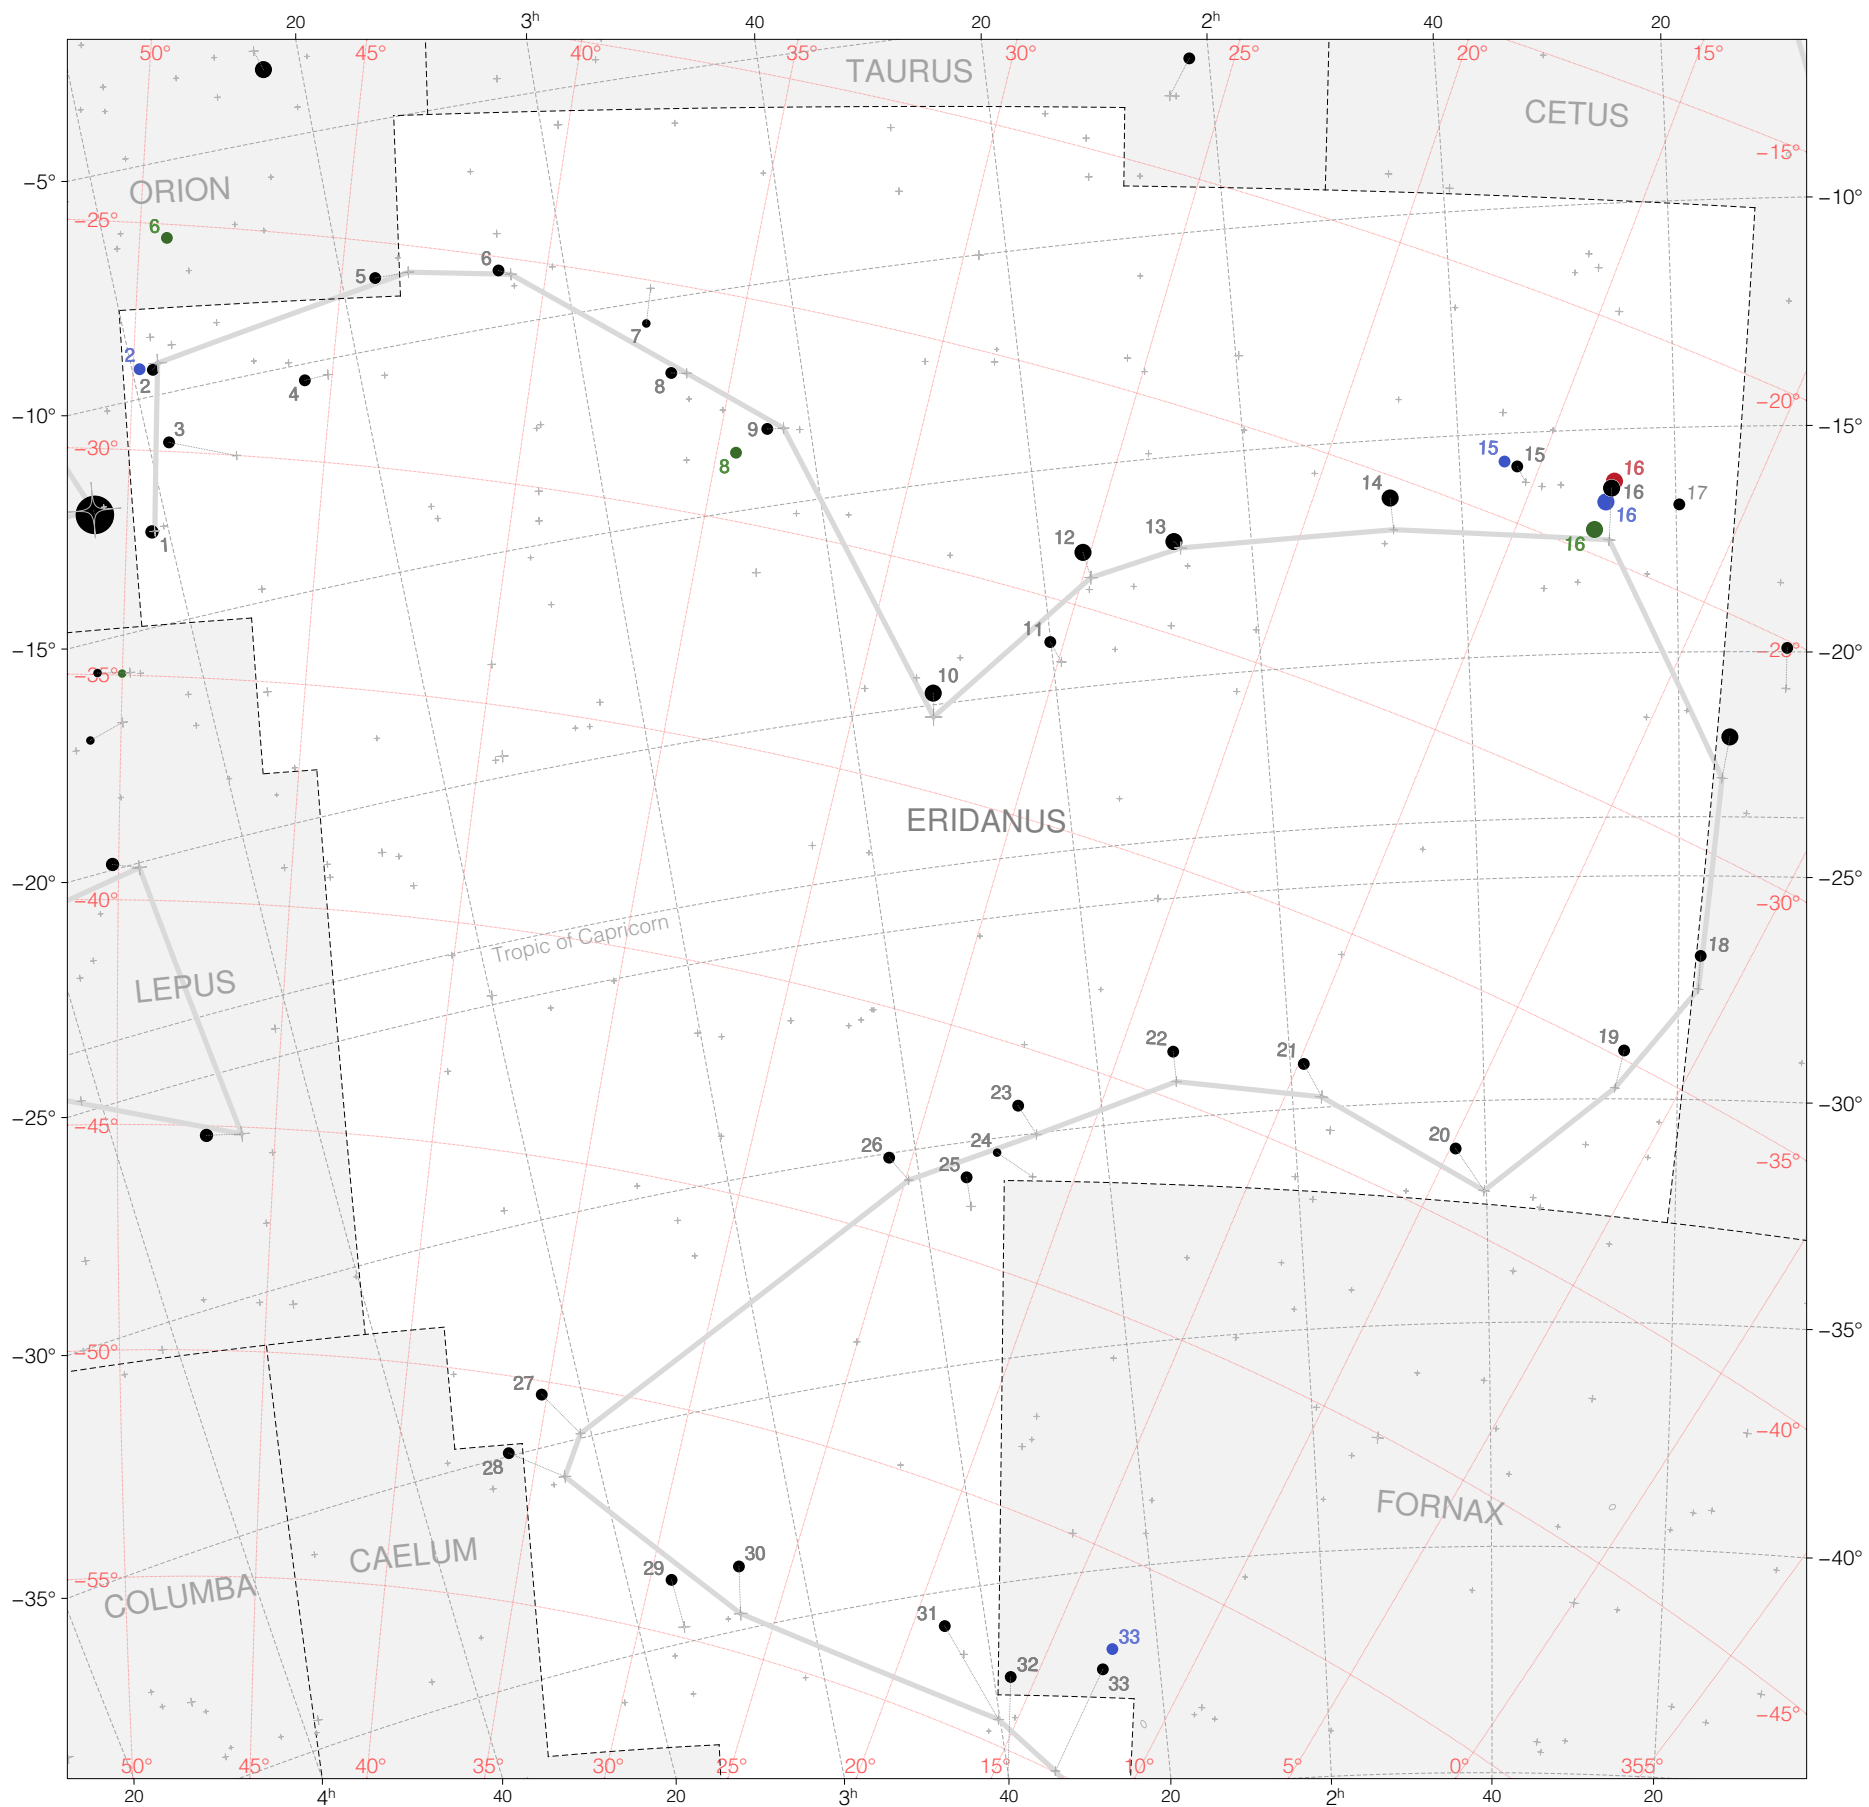

Ptolemy Stars in Eridanus (north)

Magnitudes: 1 2 3 4 5 6

Versions: t p m b

Scale at center: 0° 2° 4°