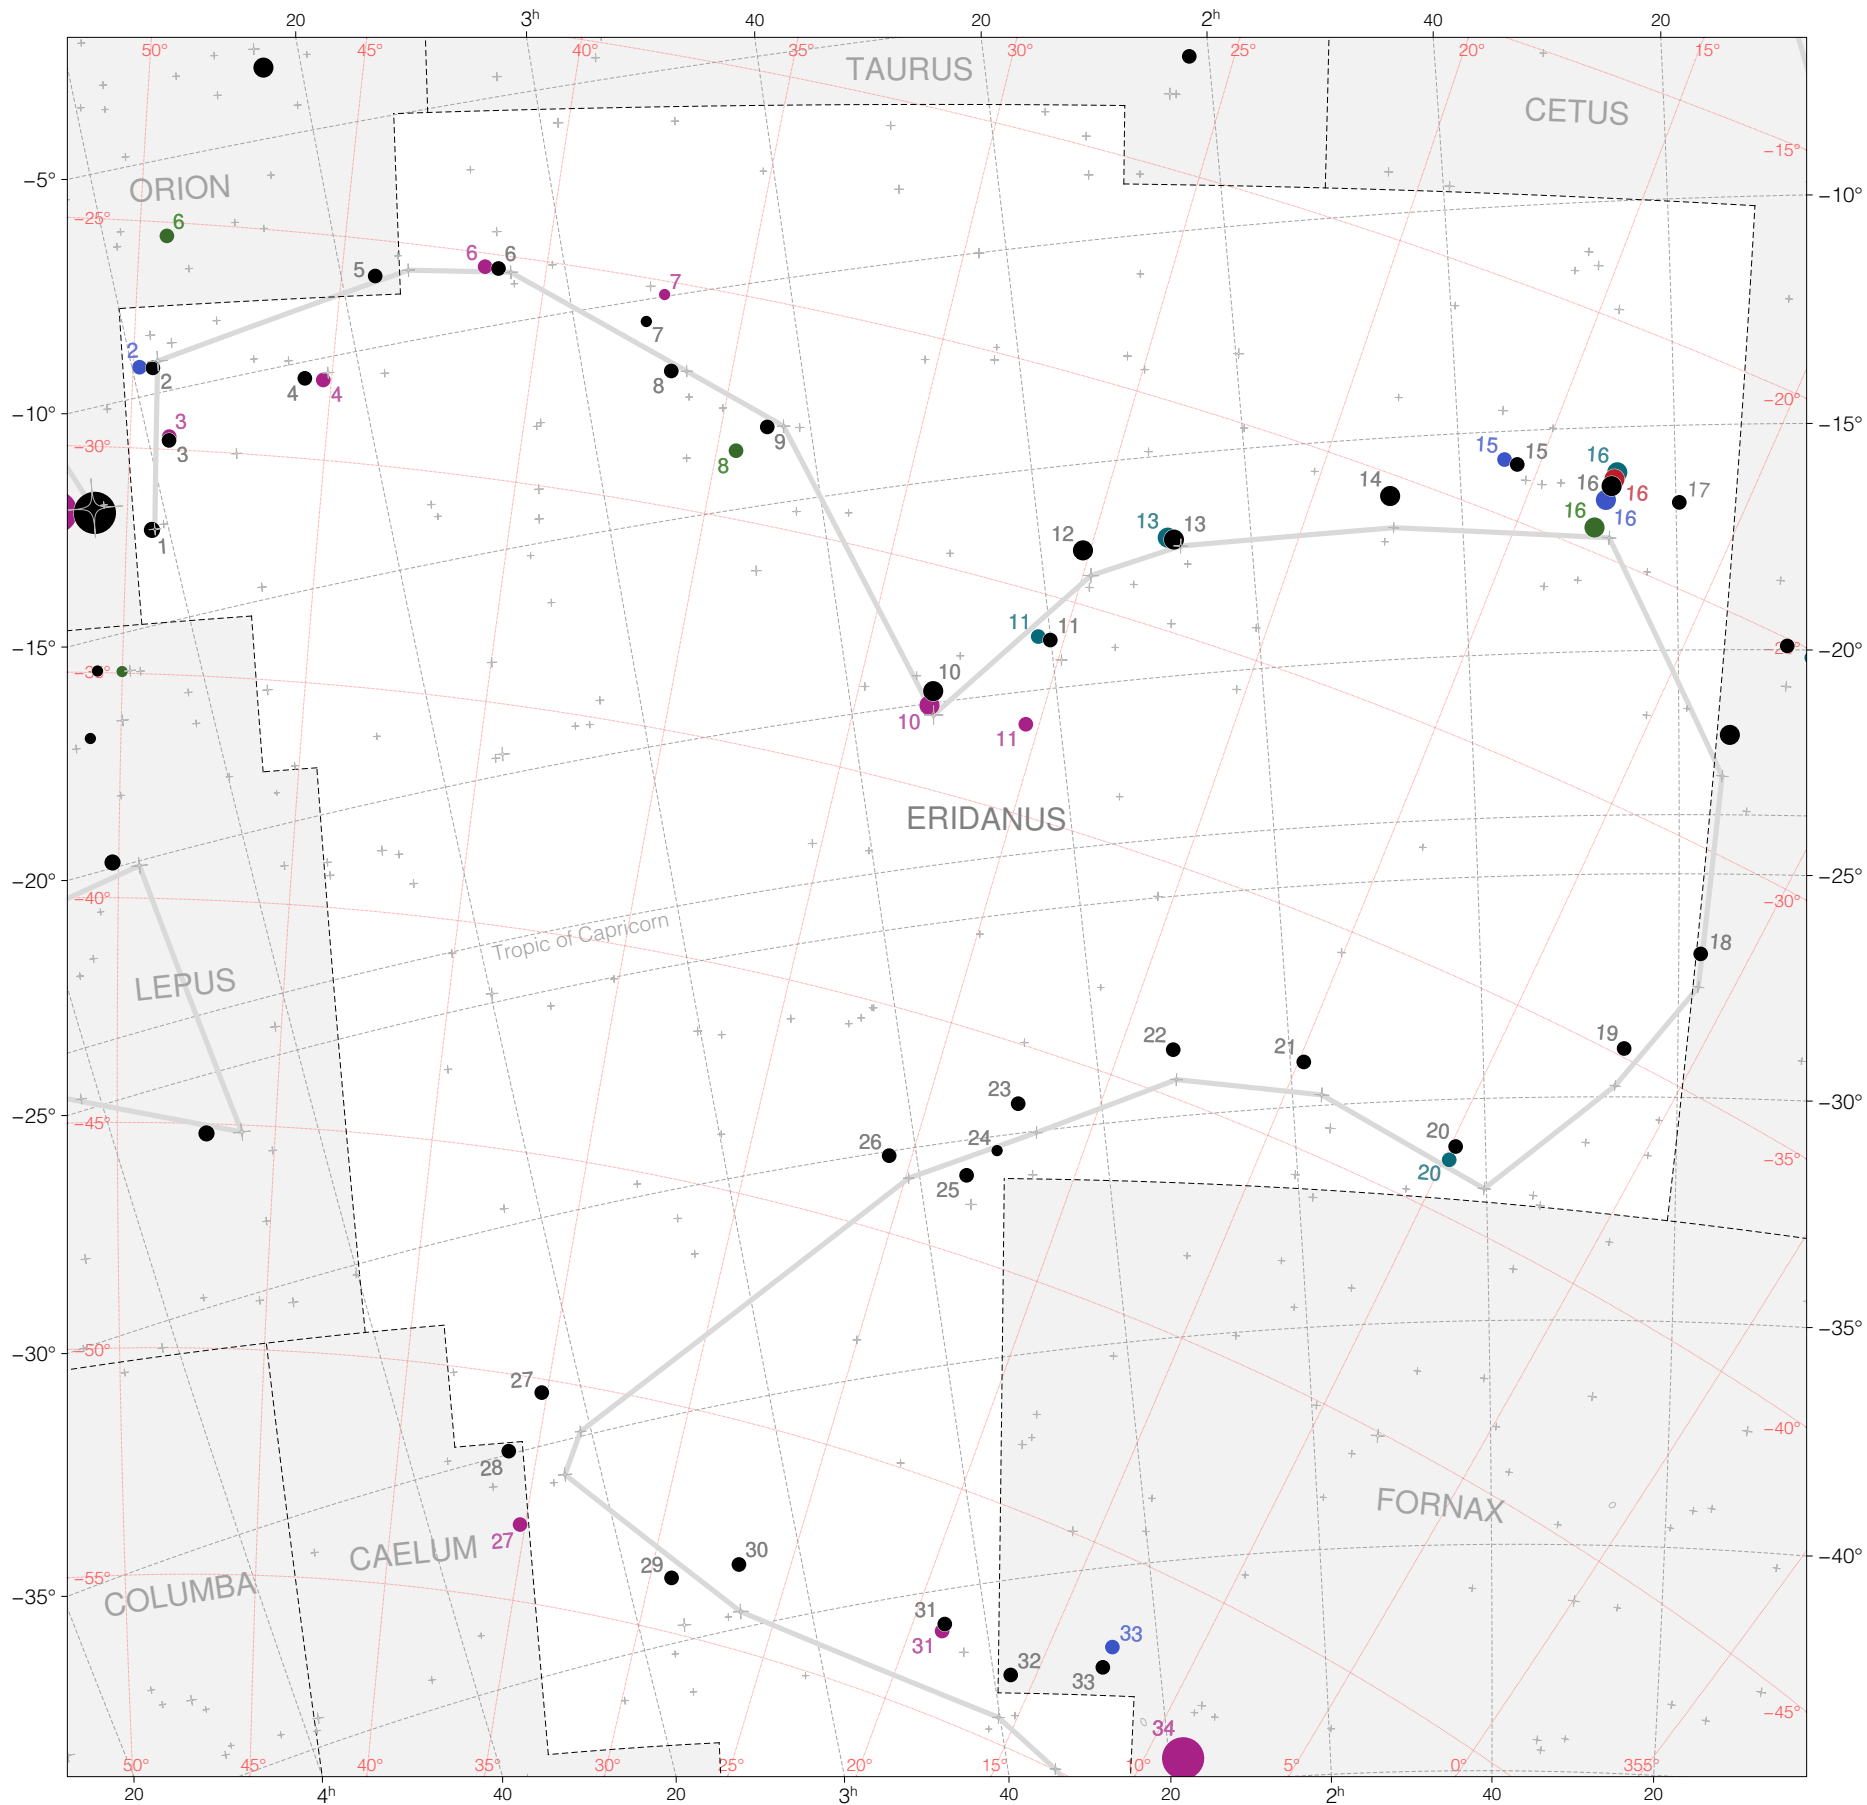

# Ptolemy Stars in Eridanus (north)

Magnitudes: 1 2 3 4 5 6 7

Versions: T P M B H Z

Scale at center: 0° 2° 4°