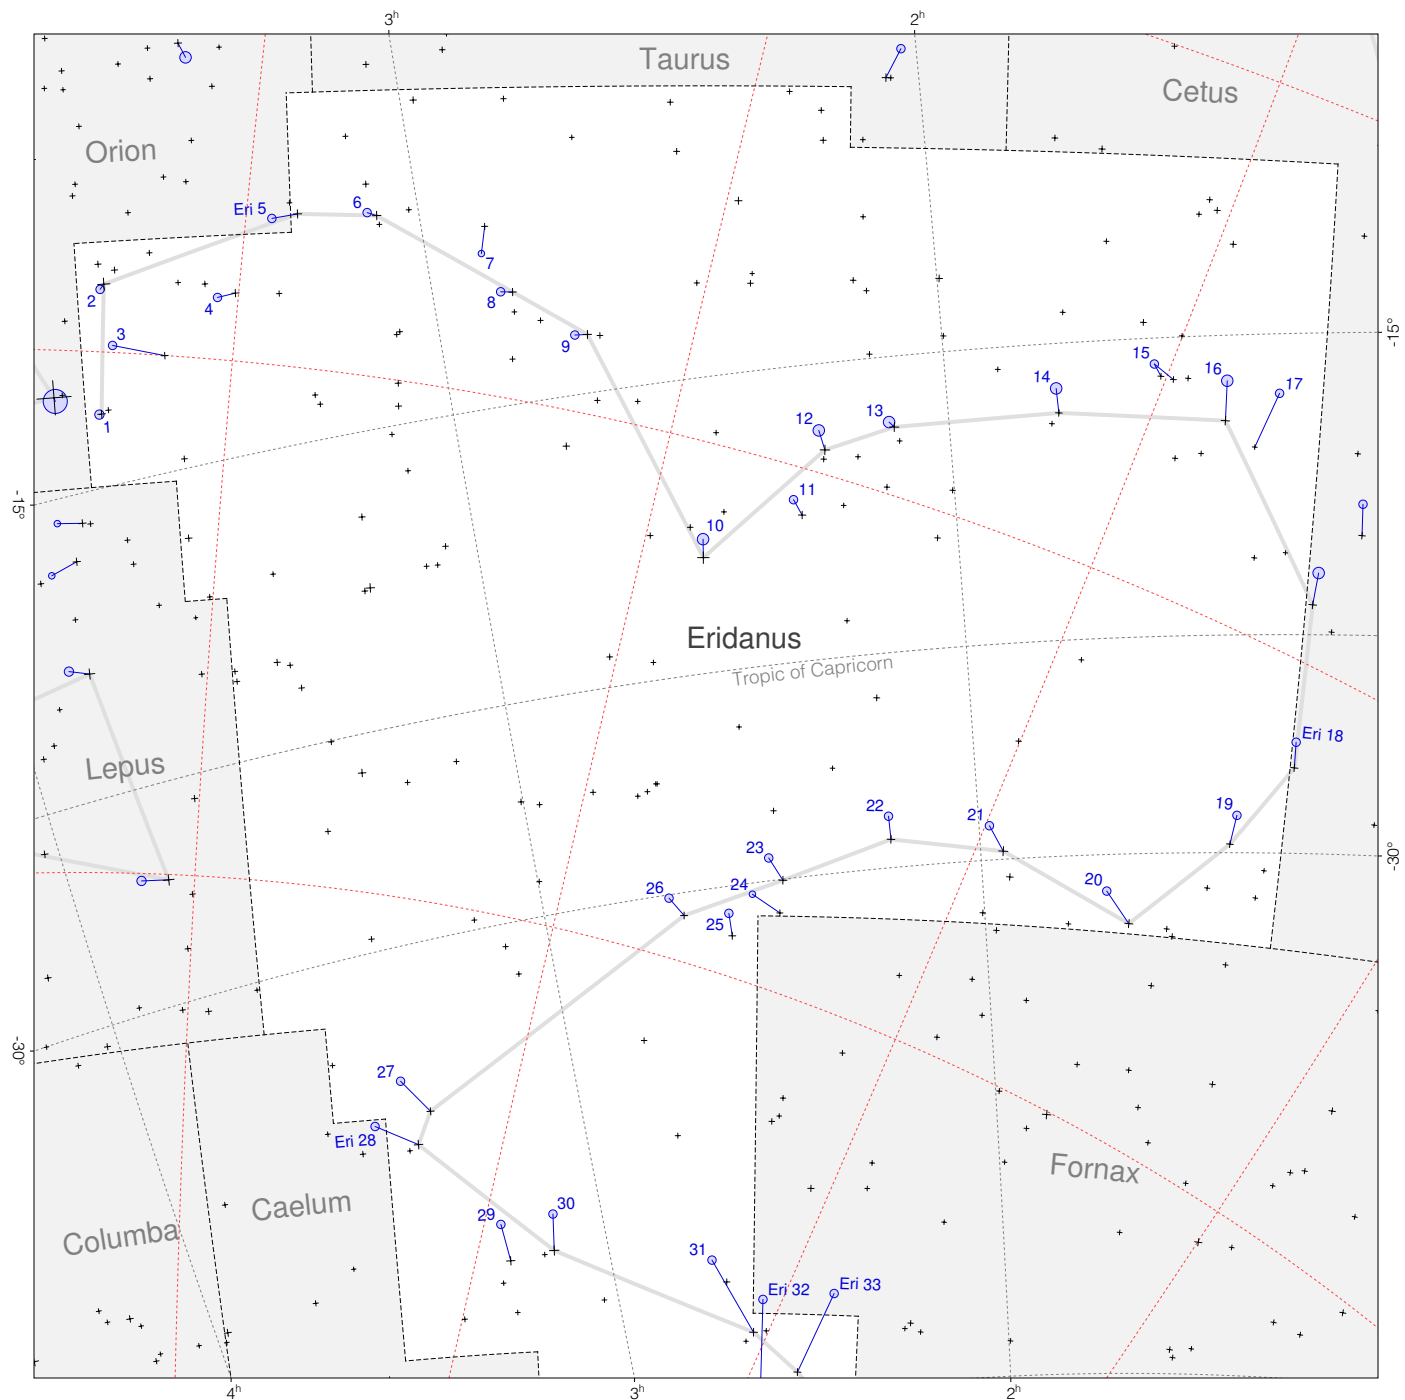

Ptolemy stars in Eridanus (north)

Magnitudes: ○○○○○○
1 2 3 4 5 6 7

Scale at center: 0° 2° 4°