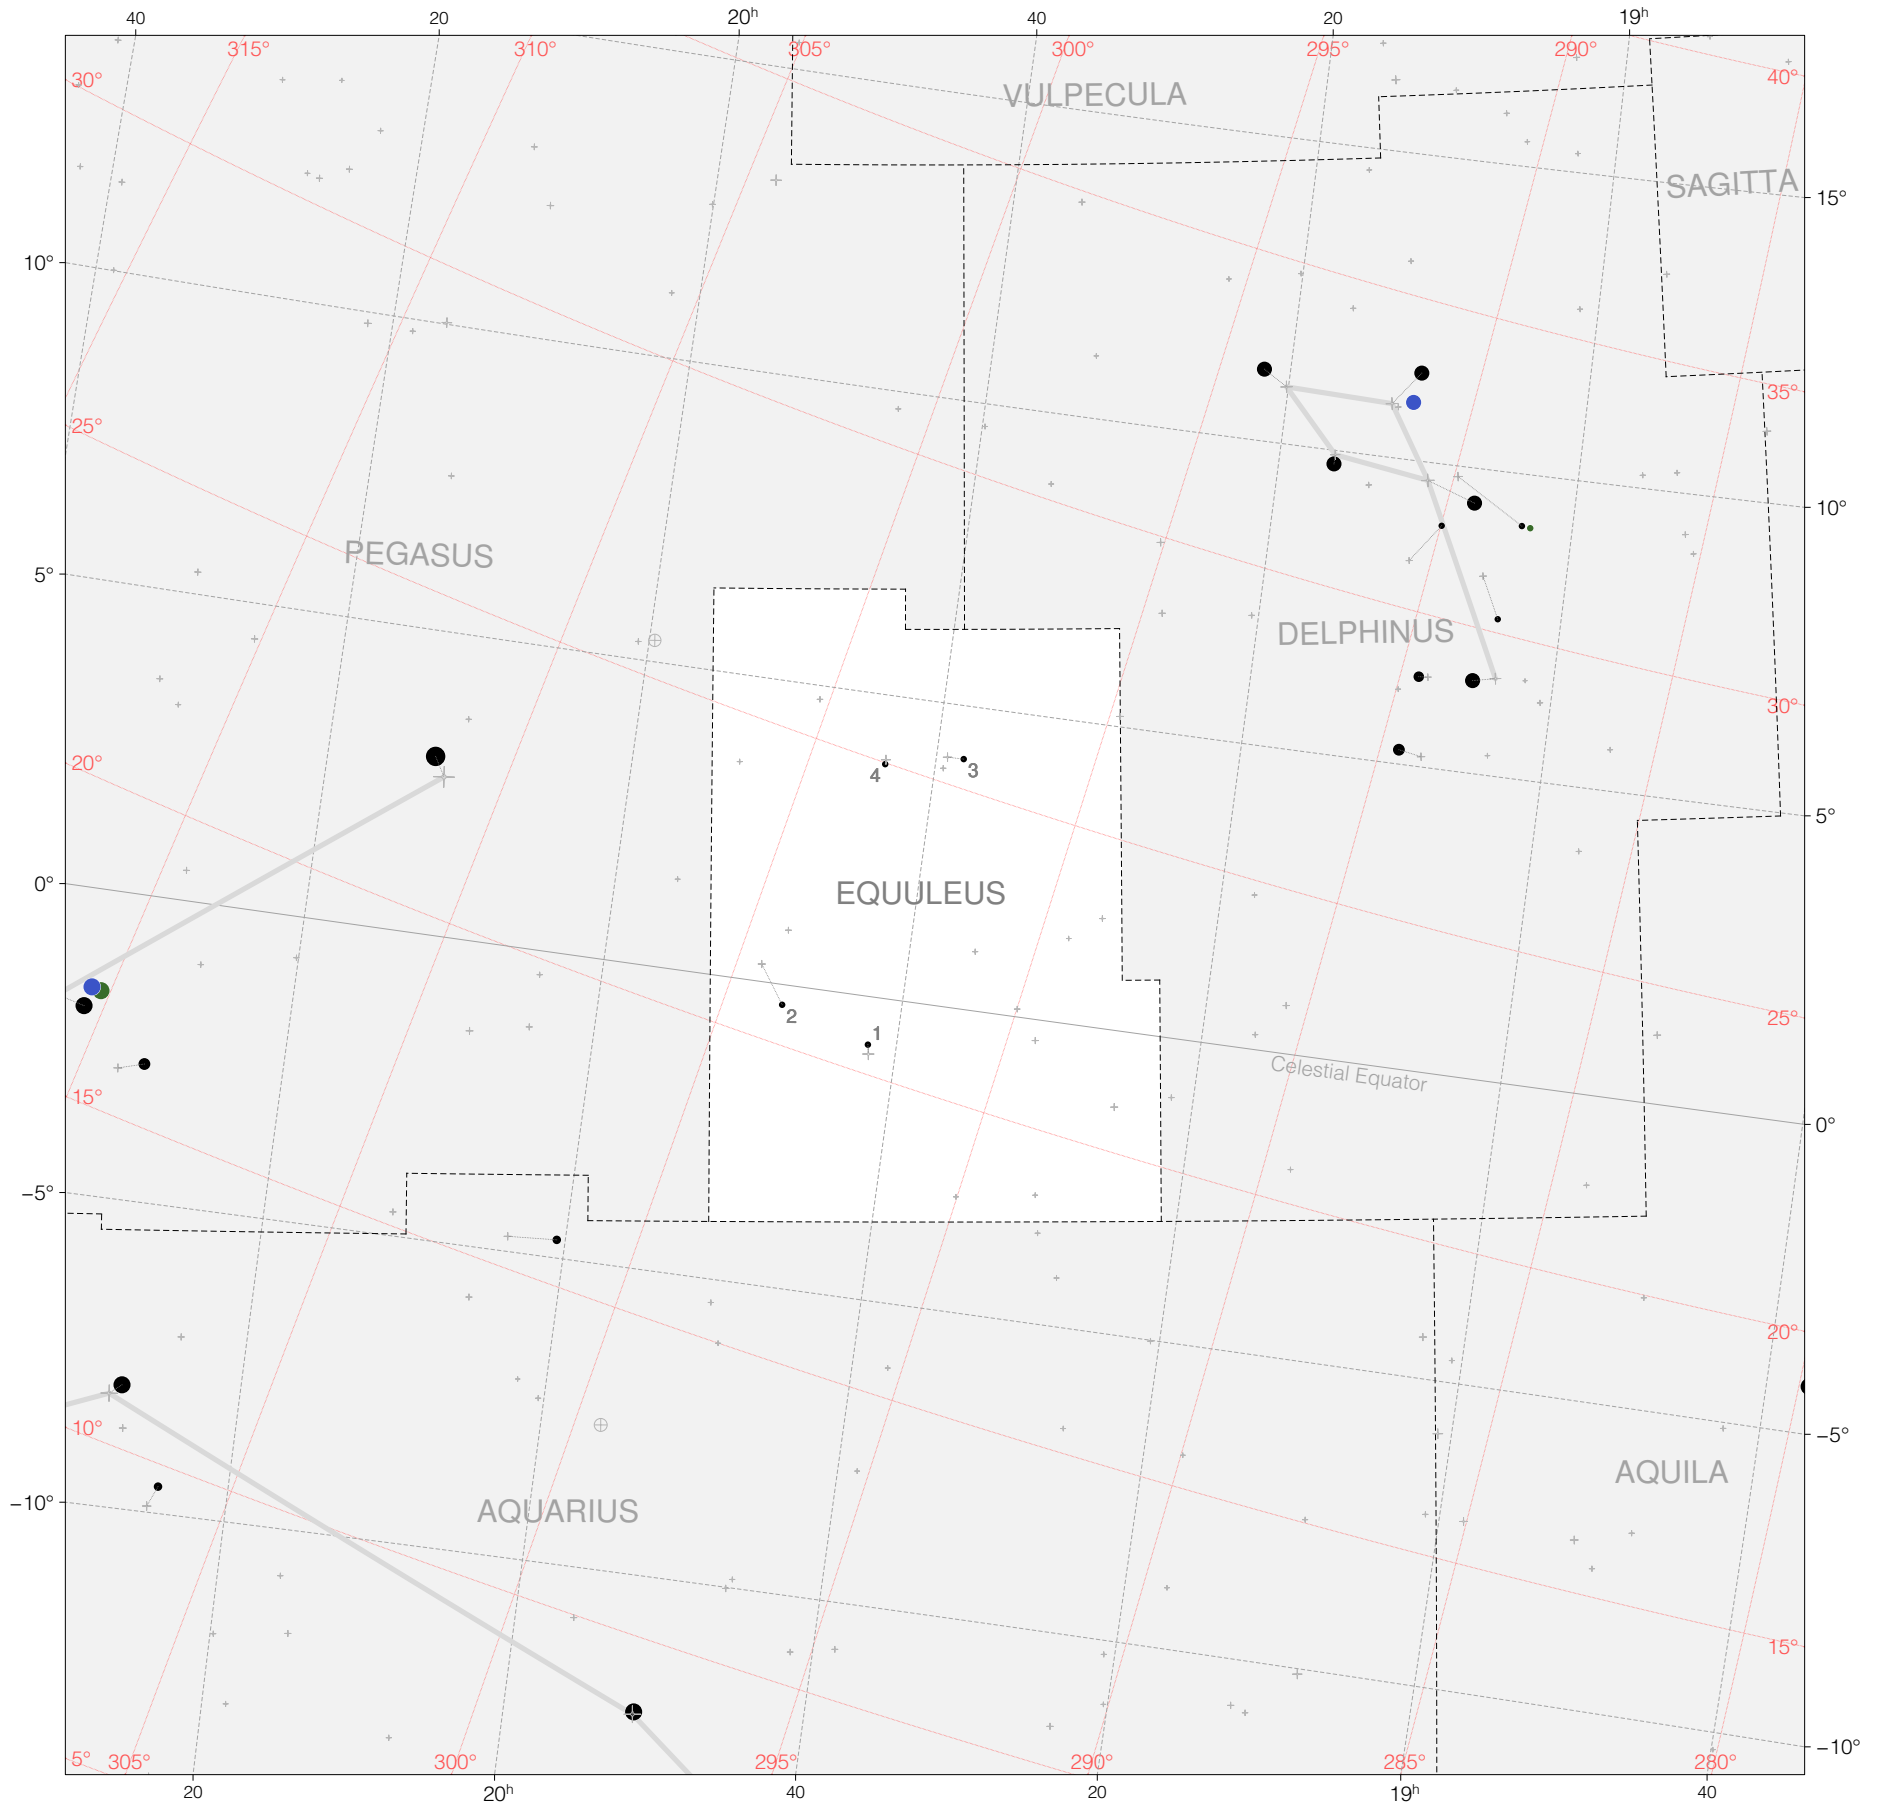

Ptolemy Stars in Equuleus

Magnitudes:  1 2 3 4 5 6

Versions:  t p m b

Scale at center:  0° 2° 4°