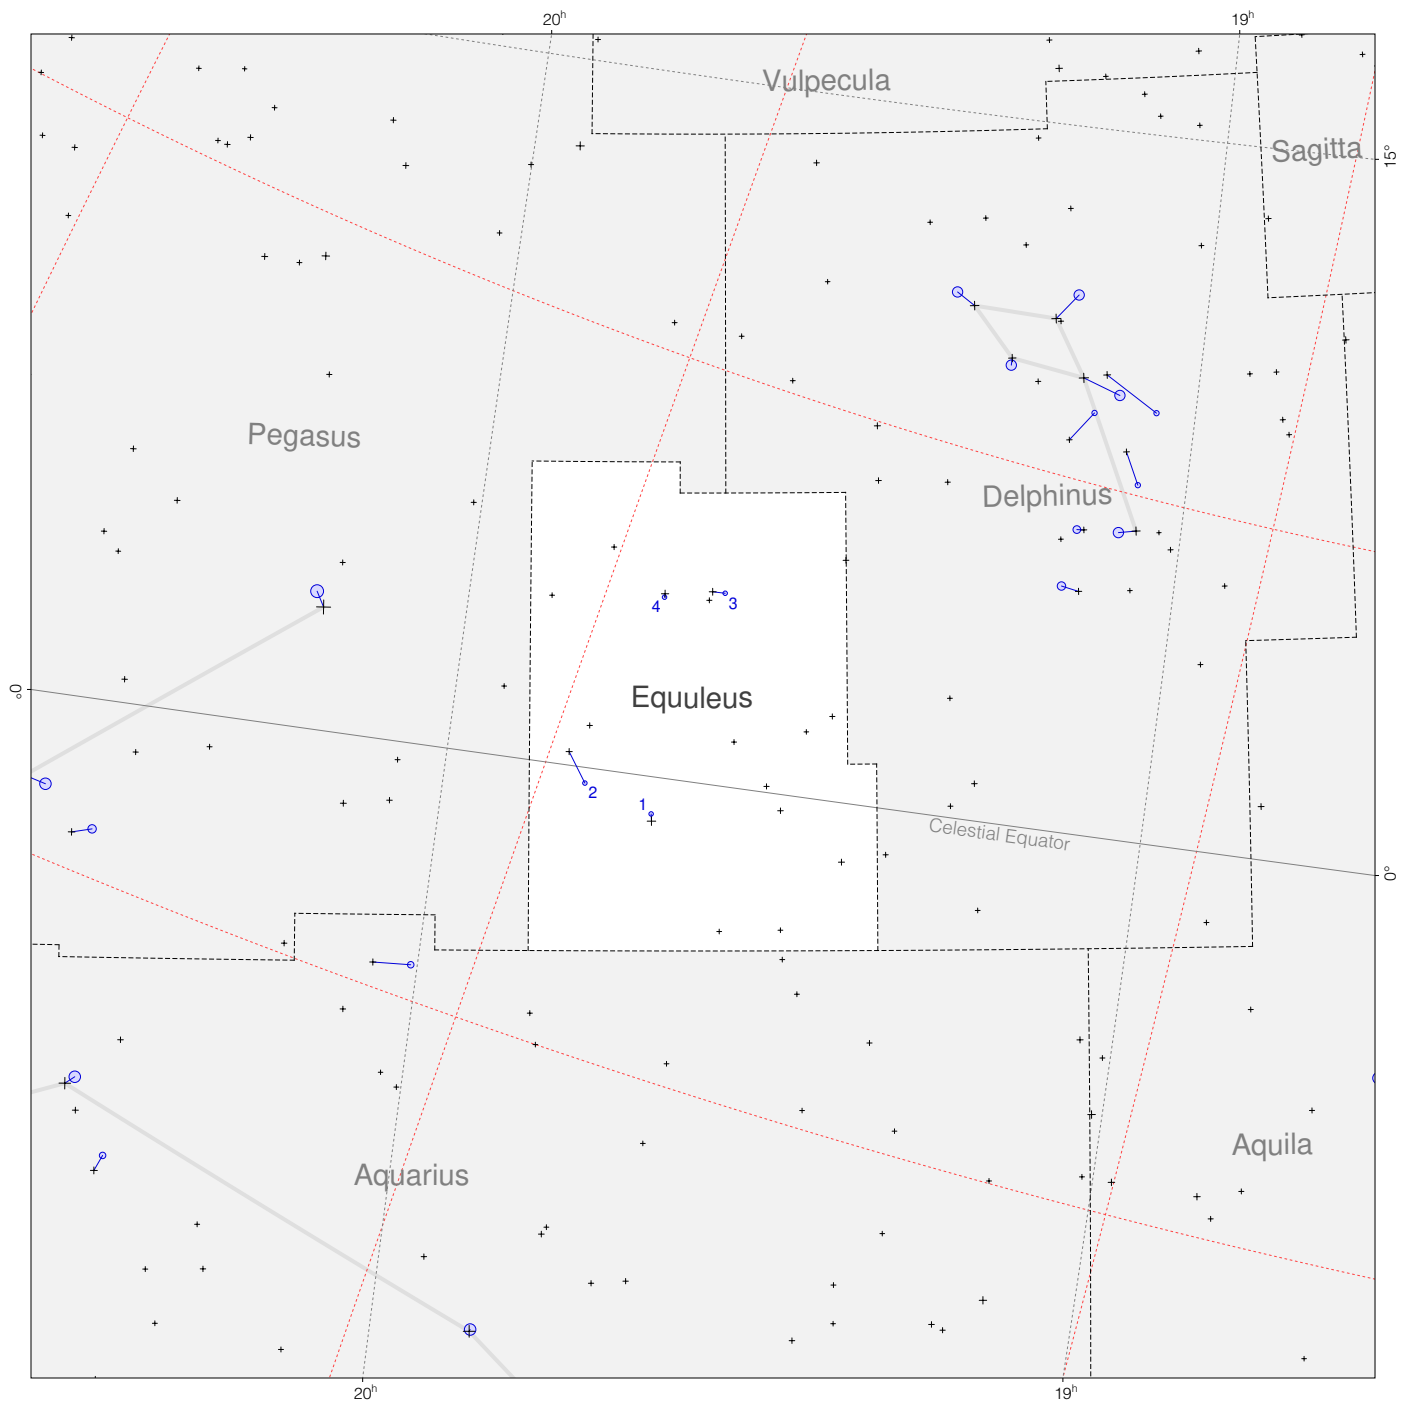

Ptolemy stars in Equuleus

Magnitudes: 
1 2 3 4 5 6 7

Scale at center: 