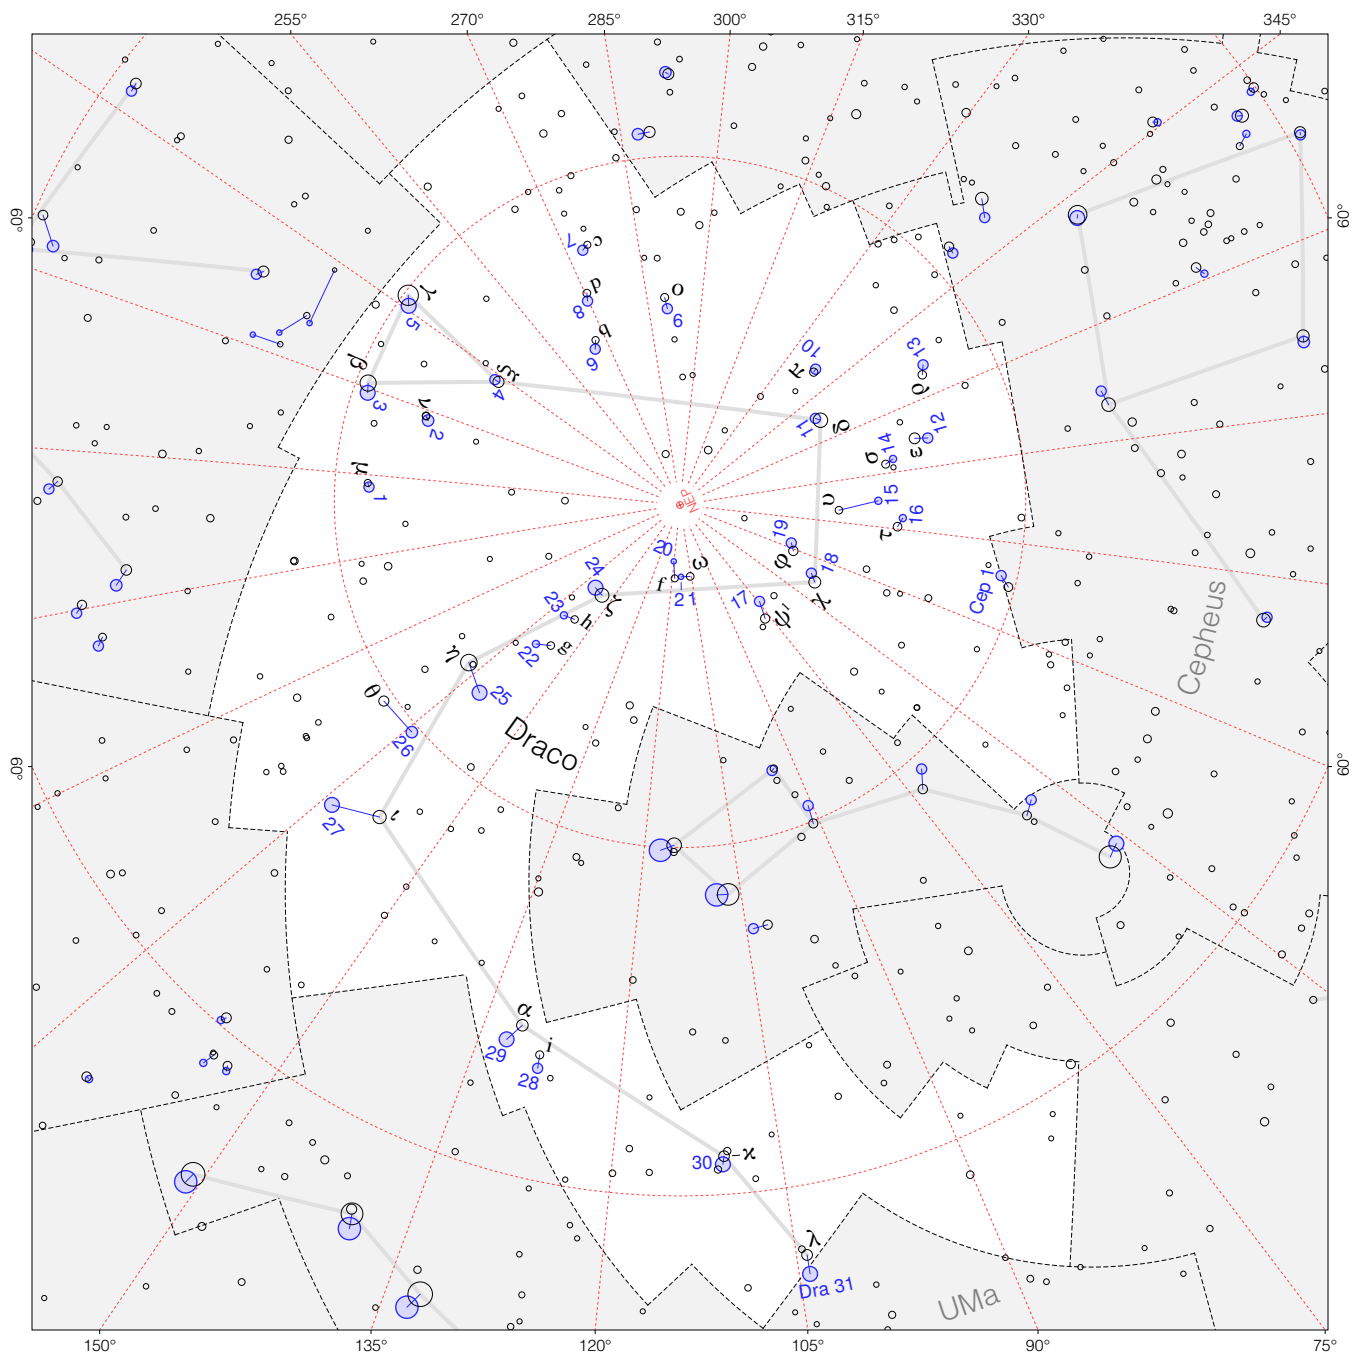

Ptolemy stars in Draco

Magnitudes: 
1 2 3 4 5 6 7

Scale at center:  0° 2° 4°