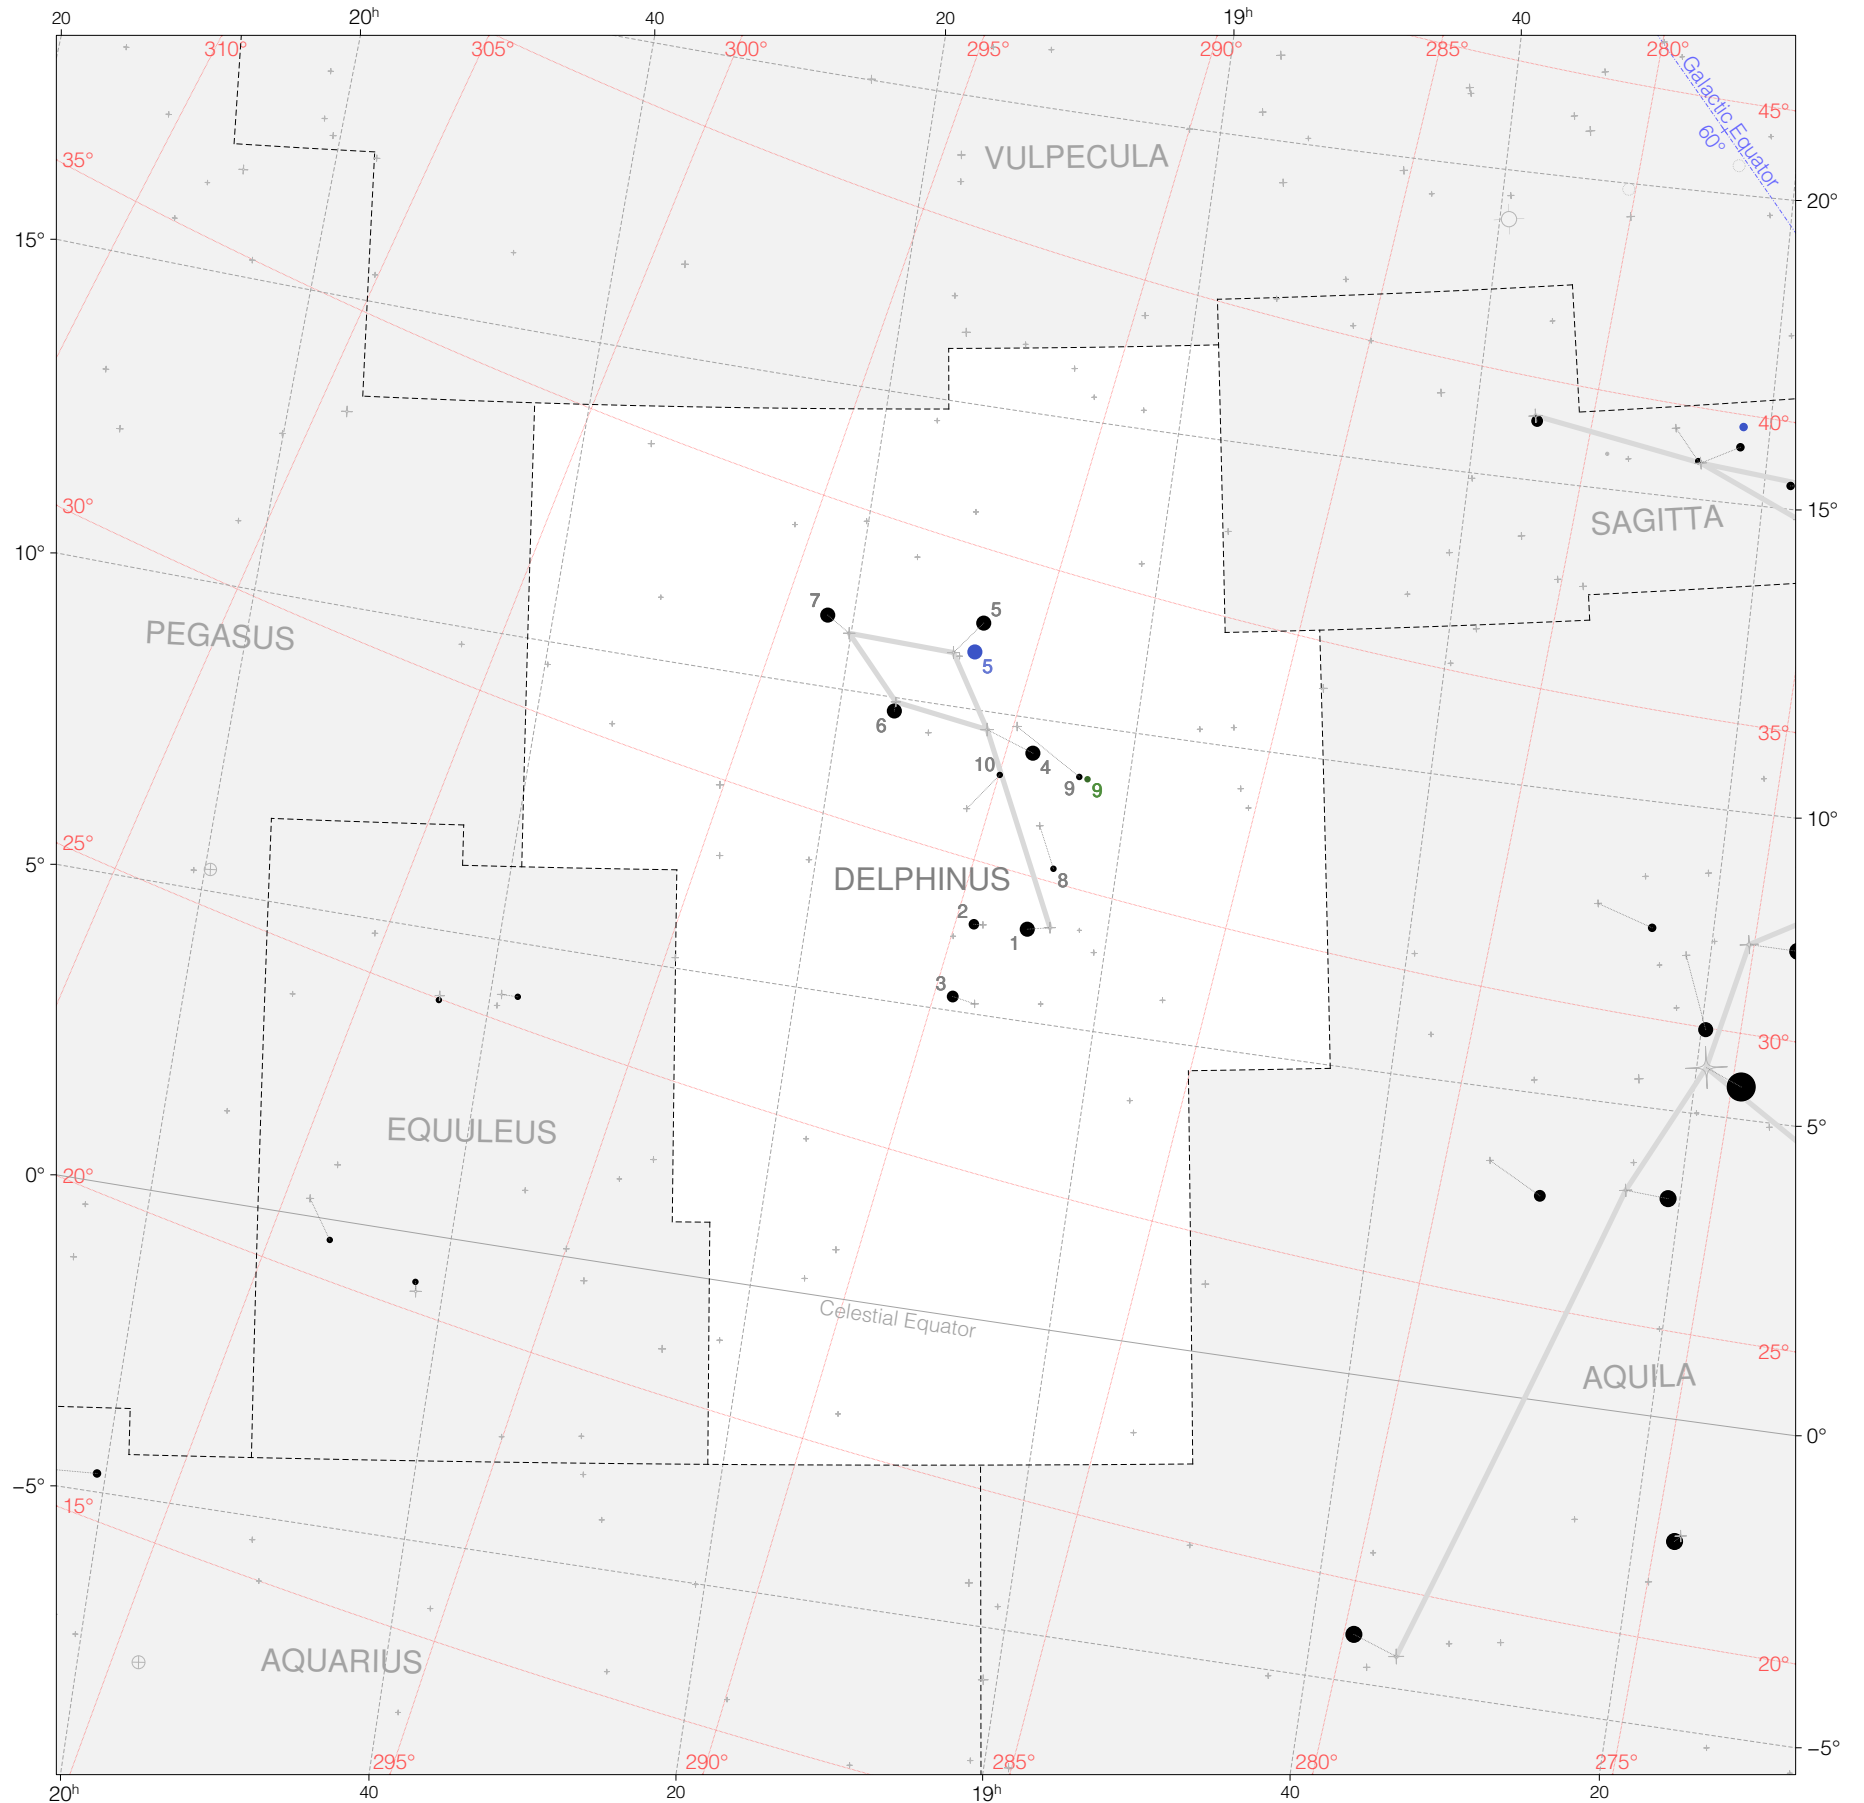

# Ptolemy Stars in Delphinus

Magnitudes: 1 2 3 4 5 6

Versions: t p m b

Scale at center: 0° 2° 4°