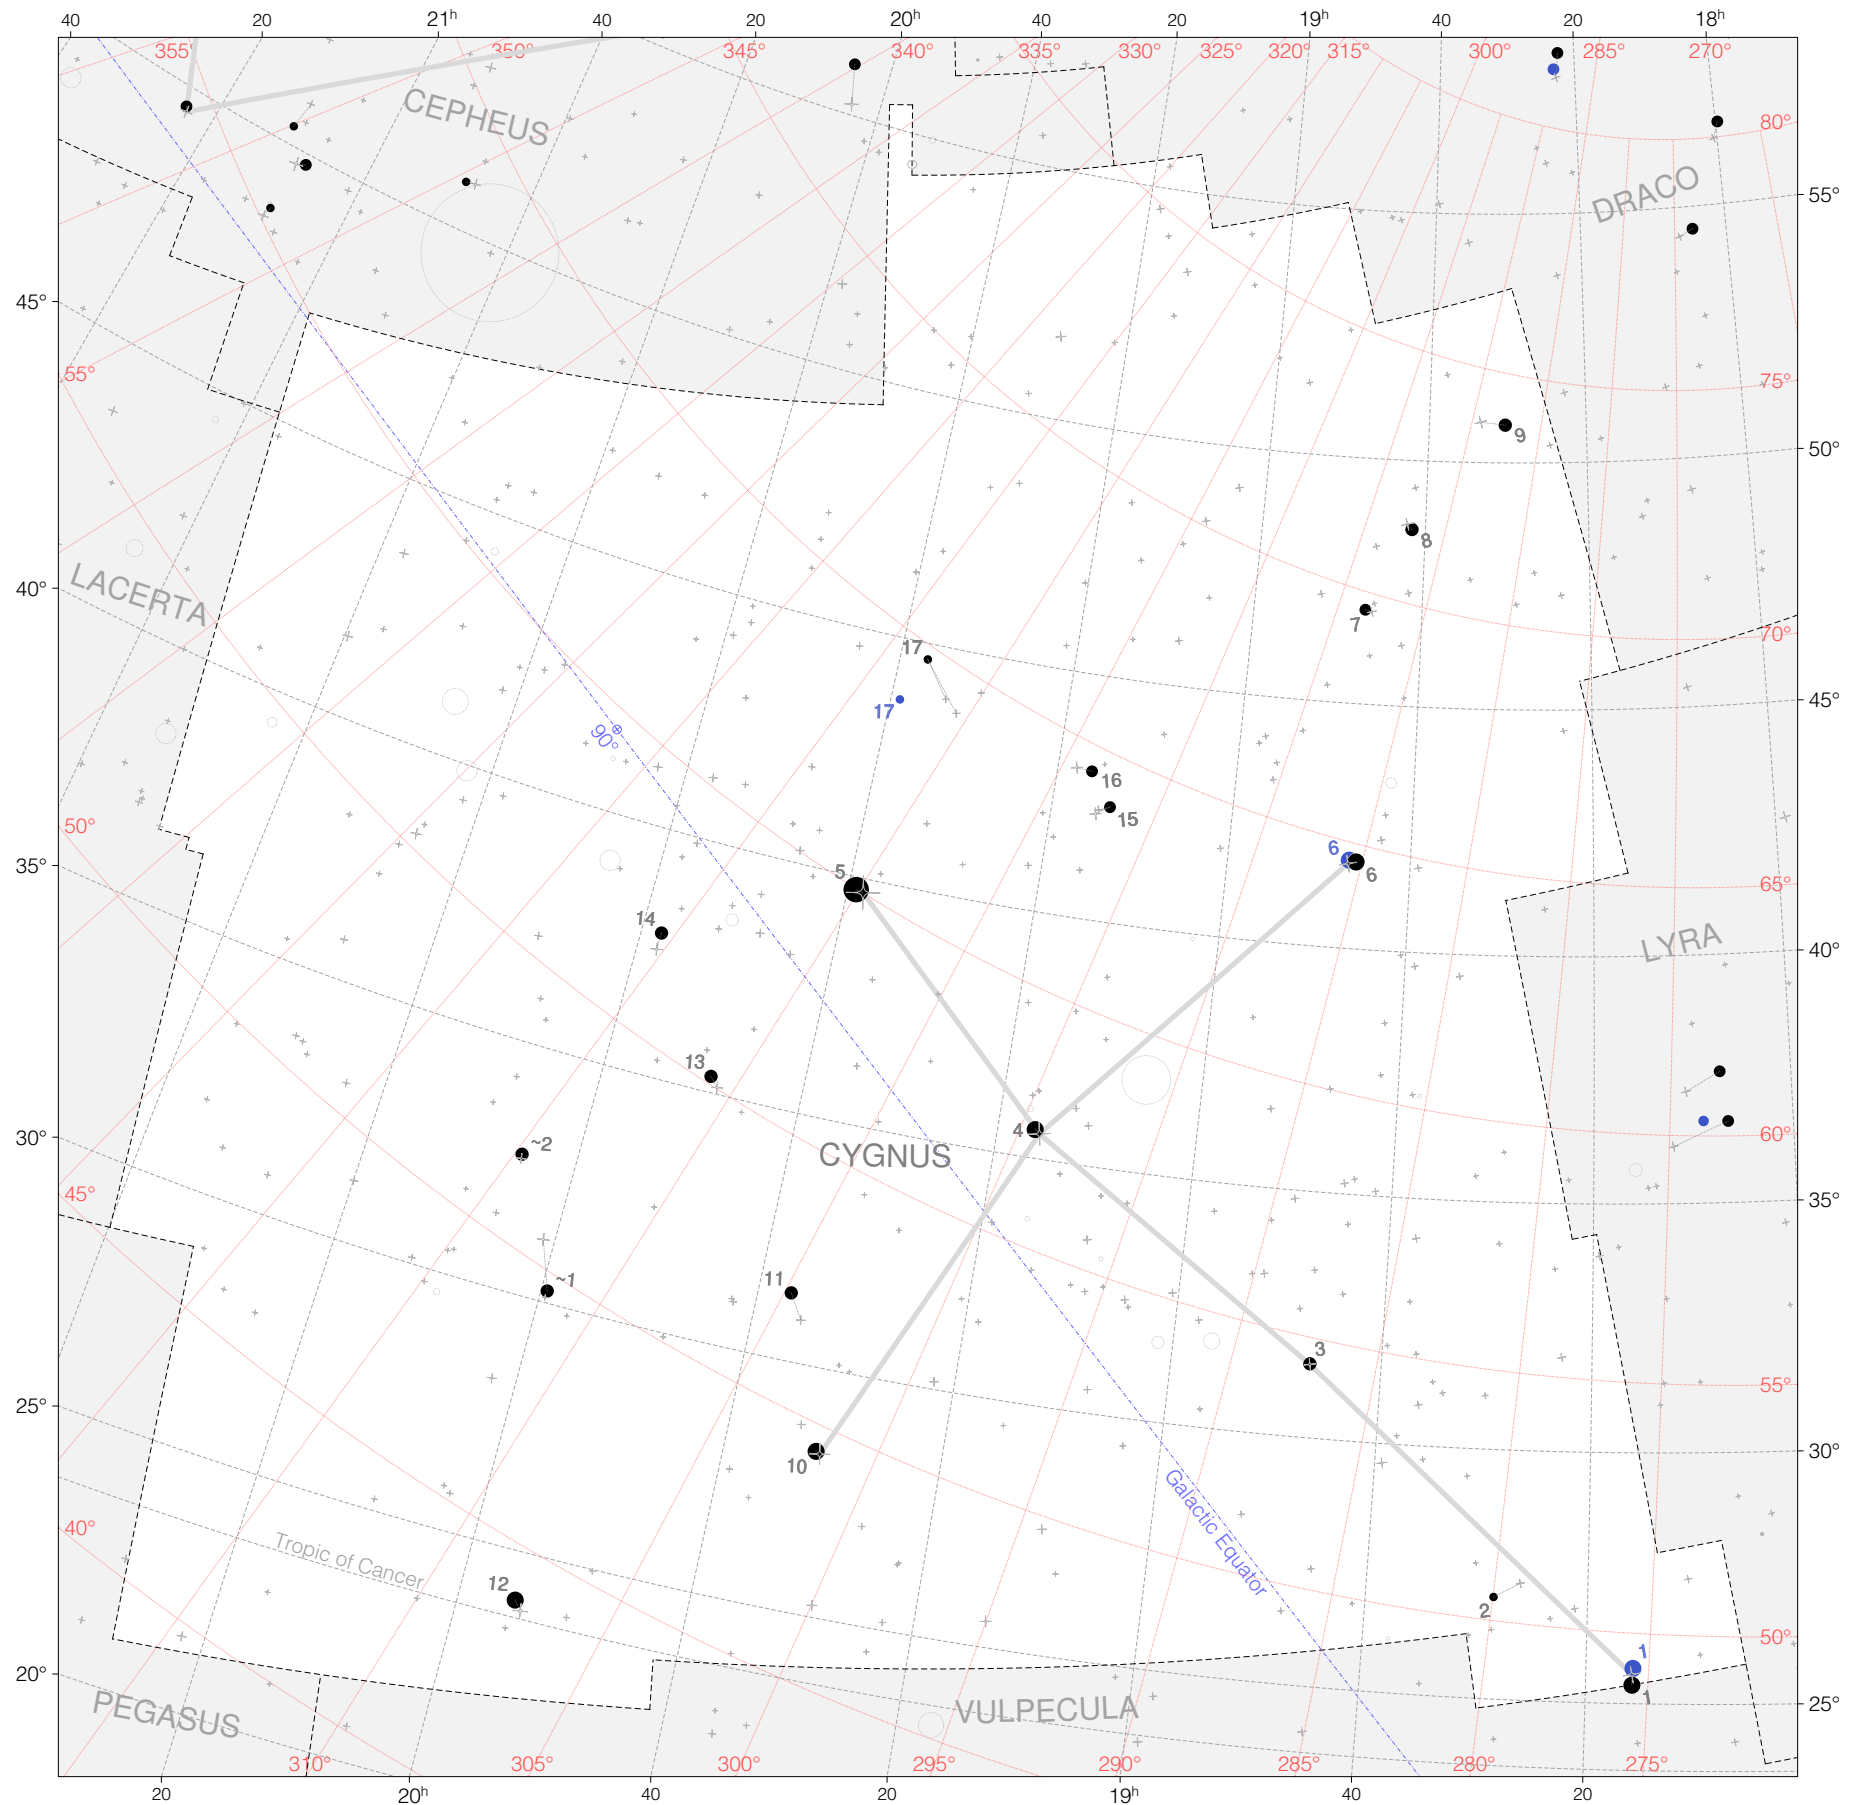

# Ptolemy Stars in Cygnus

Magnitudes: 1 2 3 4 5 6

Versions: t p m b

Scale at center: 0° 2° 4°