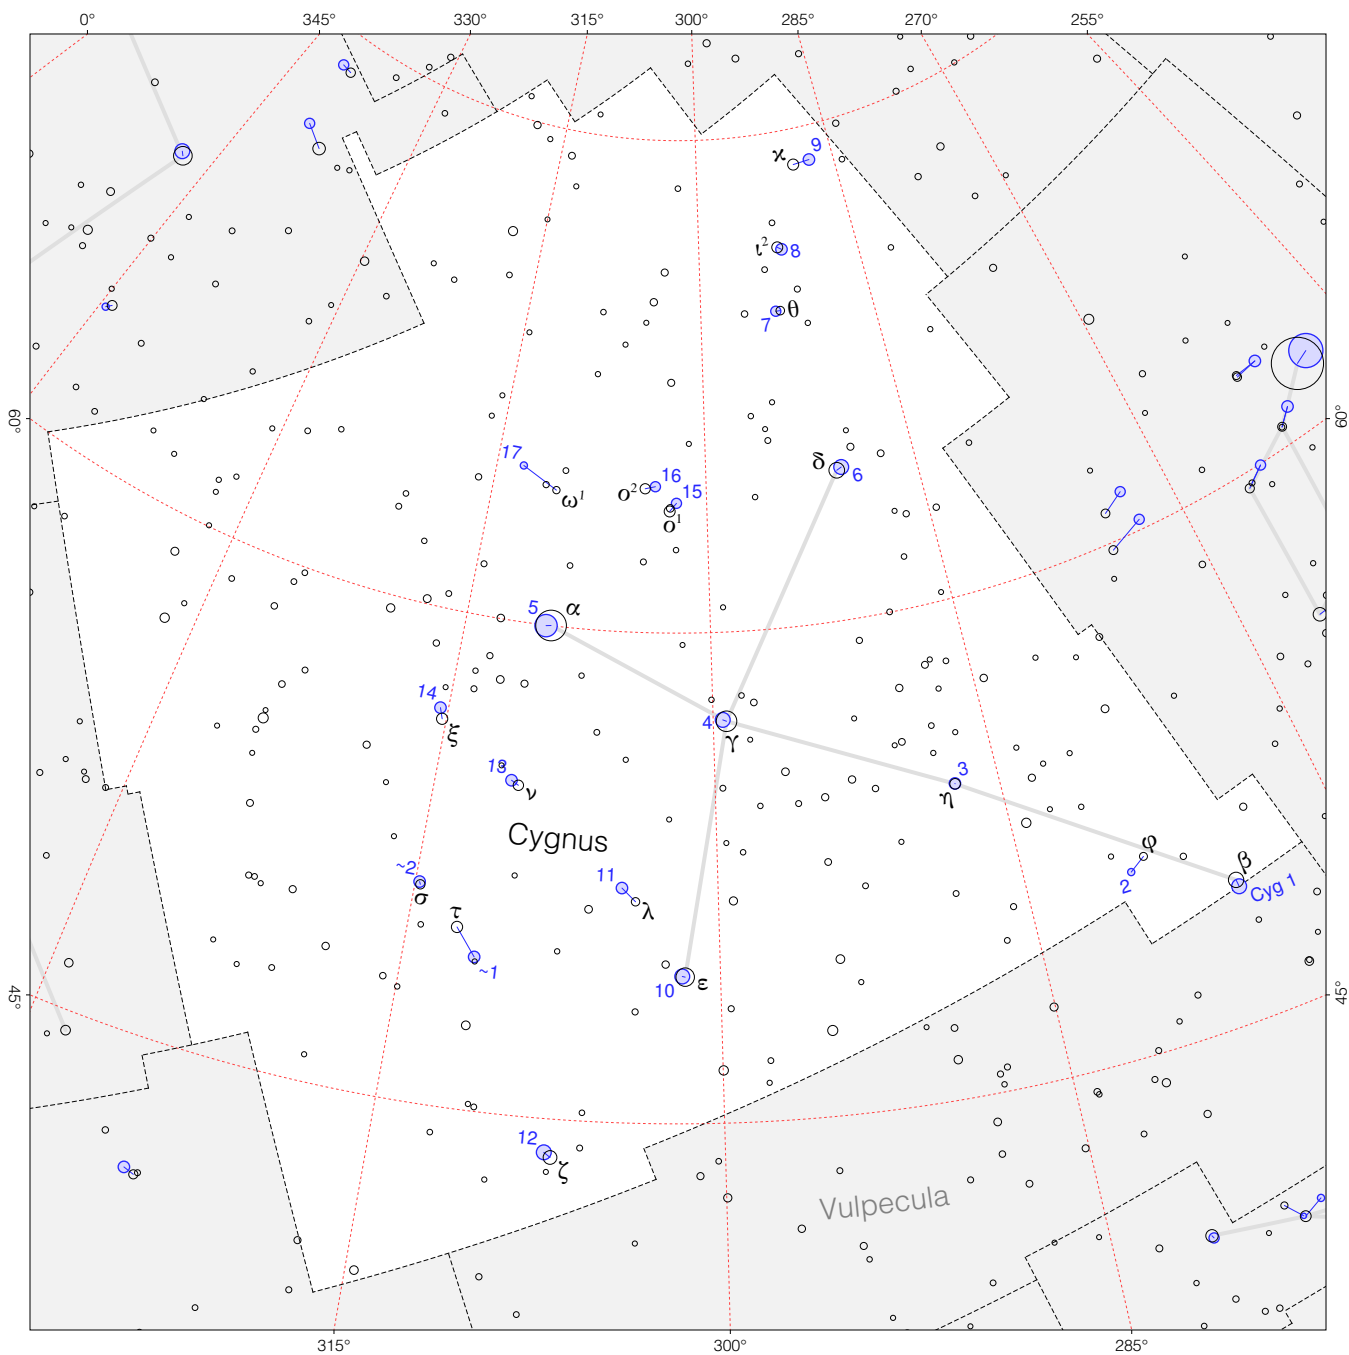

# Ptolemy stars in Cygnus

Magnitudes:   
1 2 3 4 5 6 7

Scale at center:  0° 2° 4°