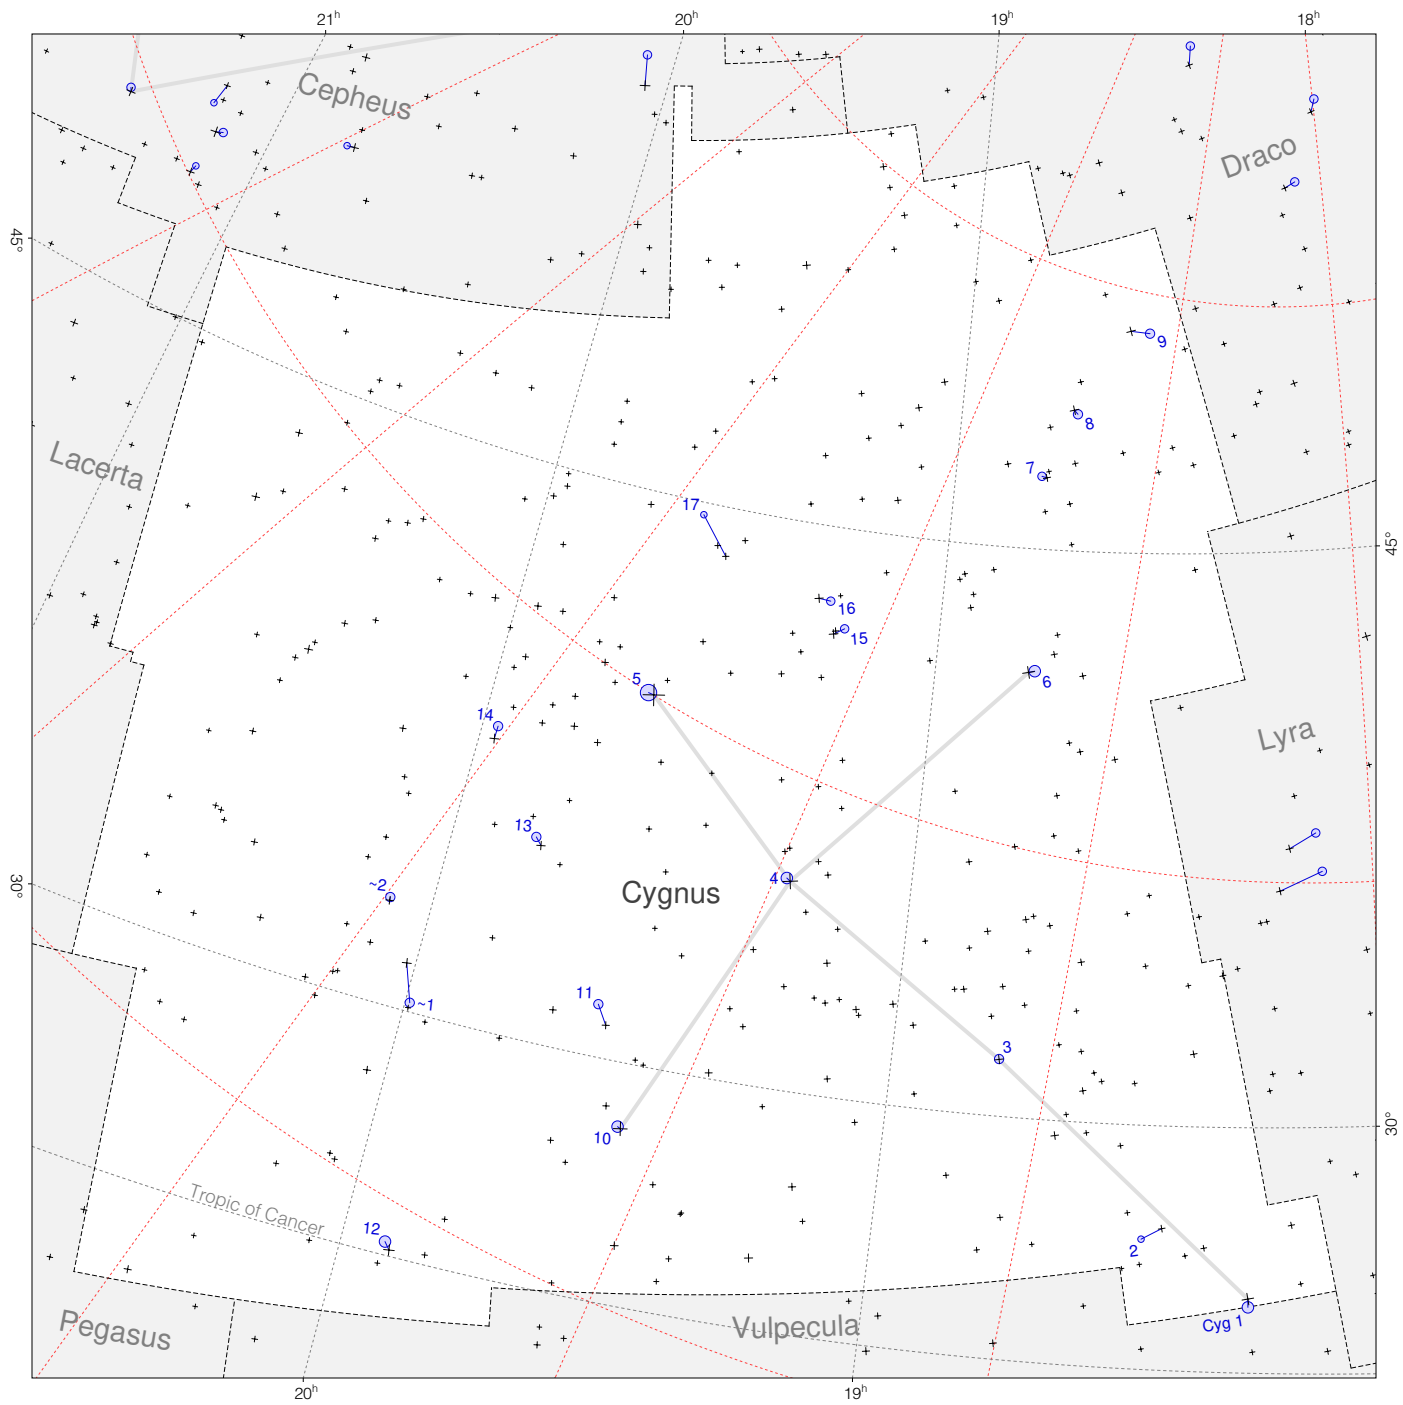

# Ptolemy stars in Cygnus

Magnitudes:   
1 2 3 4 5 6 7

Scale at center:  0° 2° 4°