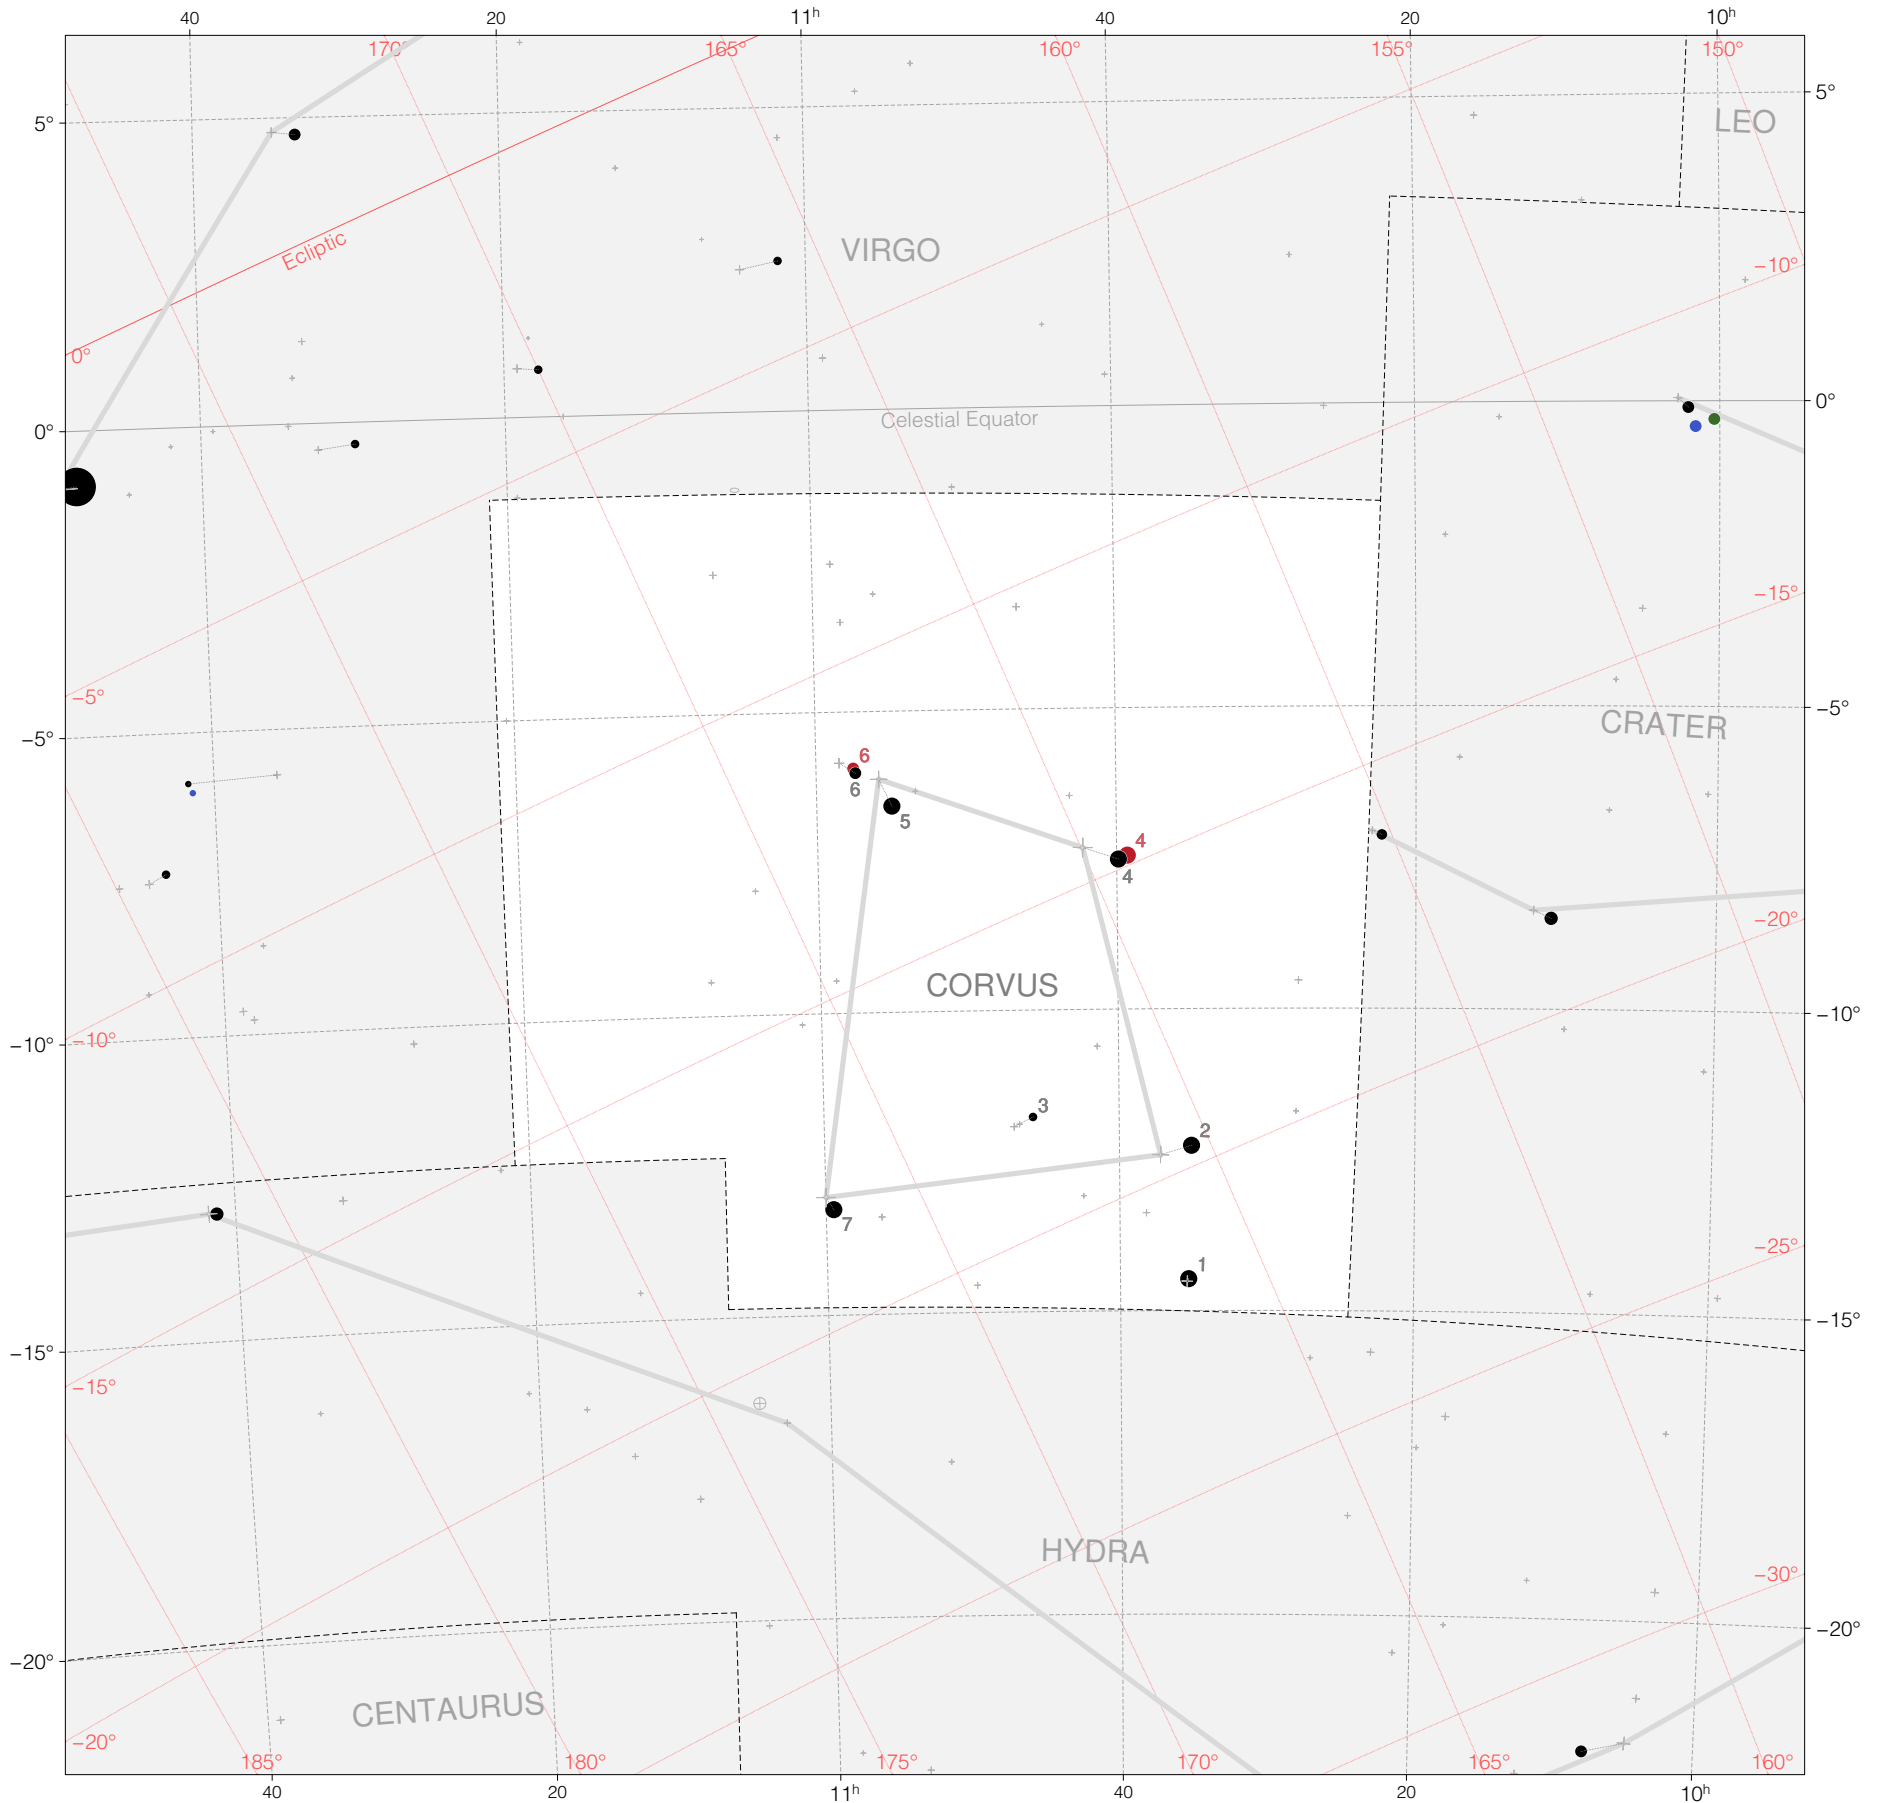

# Ptolemy Stars in Corvus

Magnitudes: 1 2 3 4 5 6

Versions: t p m b

Scale at center: 0° 2° 4°