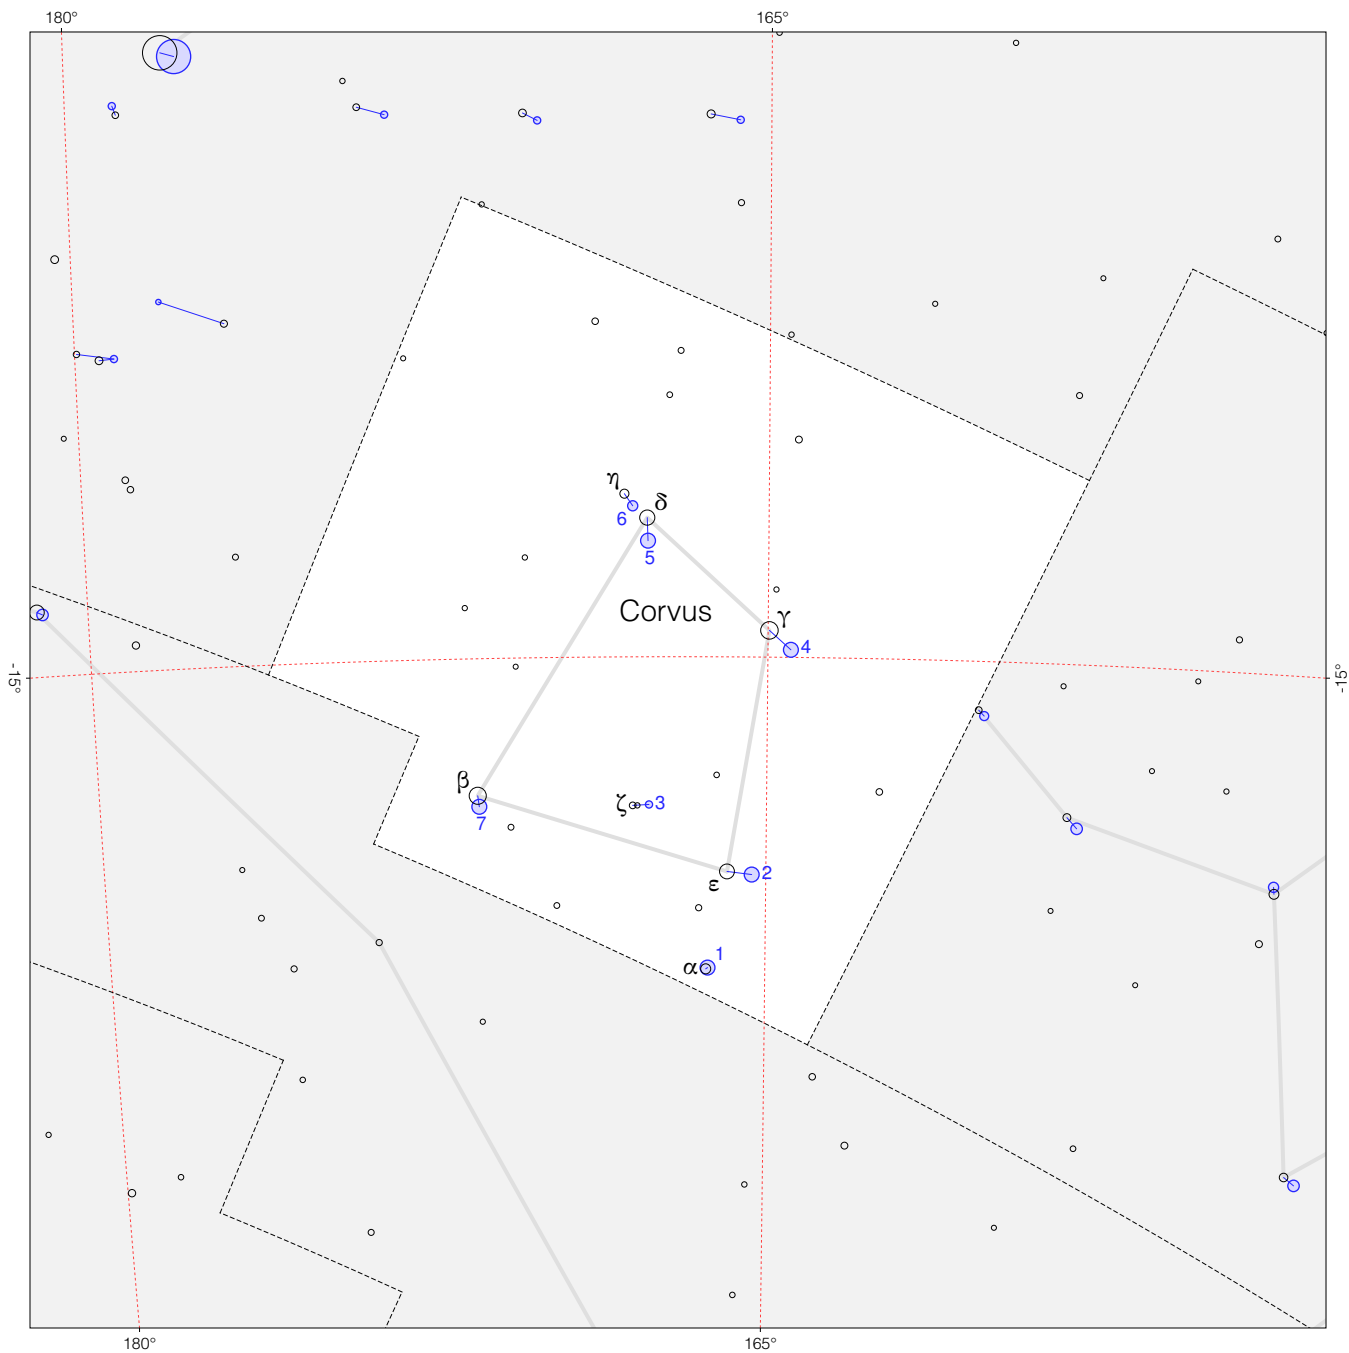

Ptolemy stars in Corvus

Magnitudes: 
1 2 3 4 5 6 7

Scale at center: 