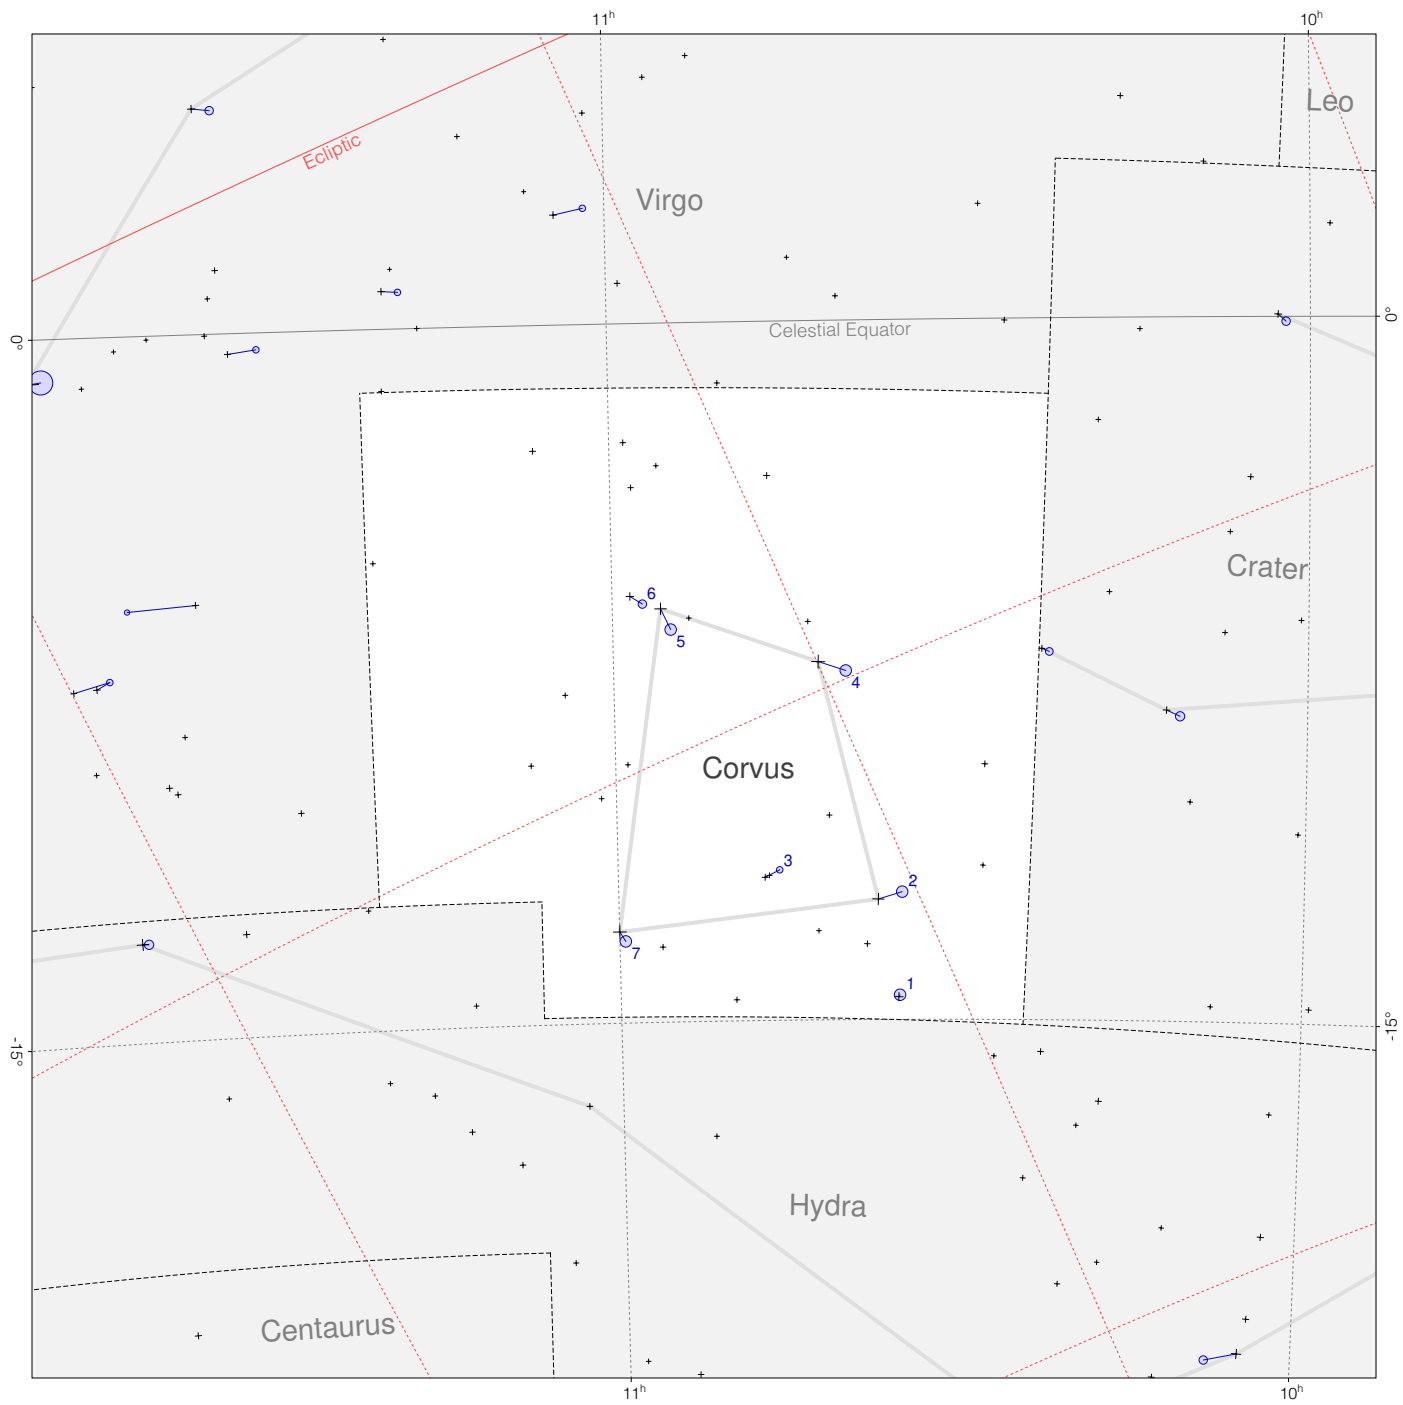

Ptolemy stars in Corvus

Magnitudes: 
1 2 3 4 5 6 7

Scale at center: 