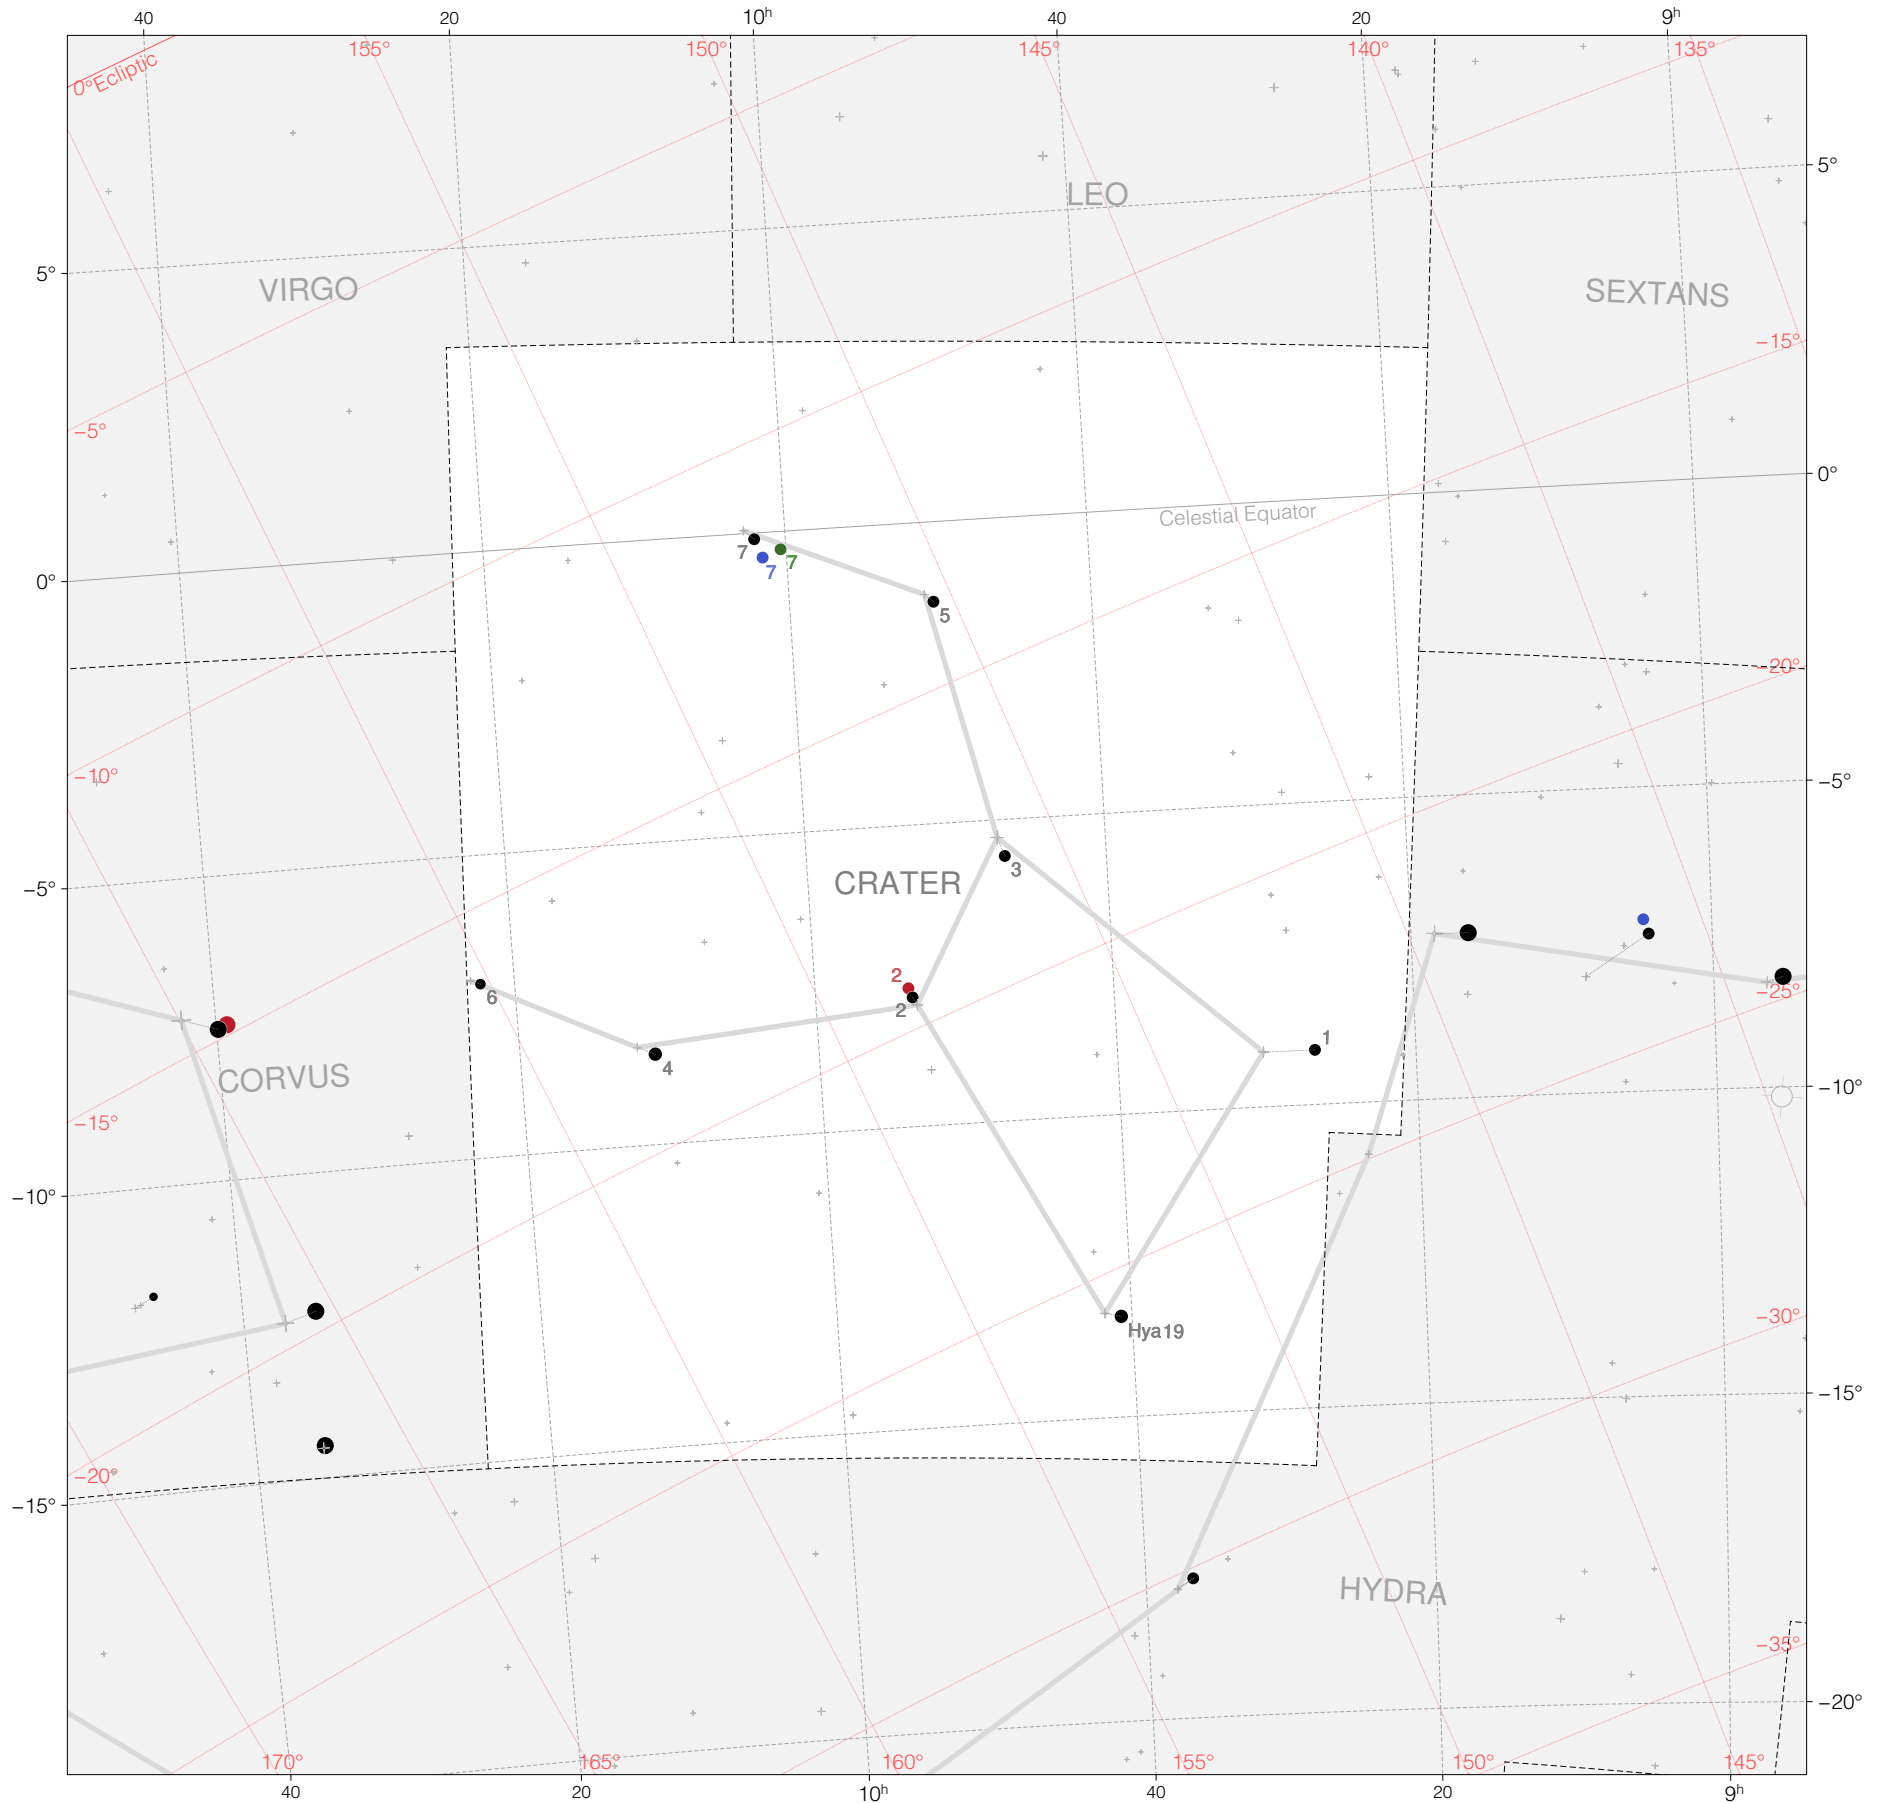

Ptolemy Stars in Crater

Magnitudes: 1 2 3 4 5 6

Versions: t p m b

Scale at center: 0° 2° 4°