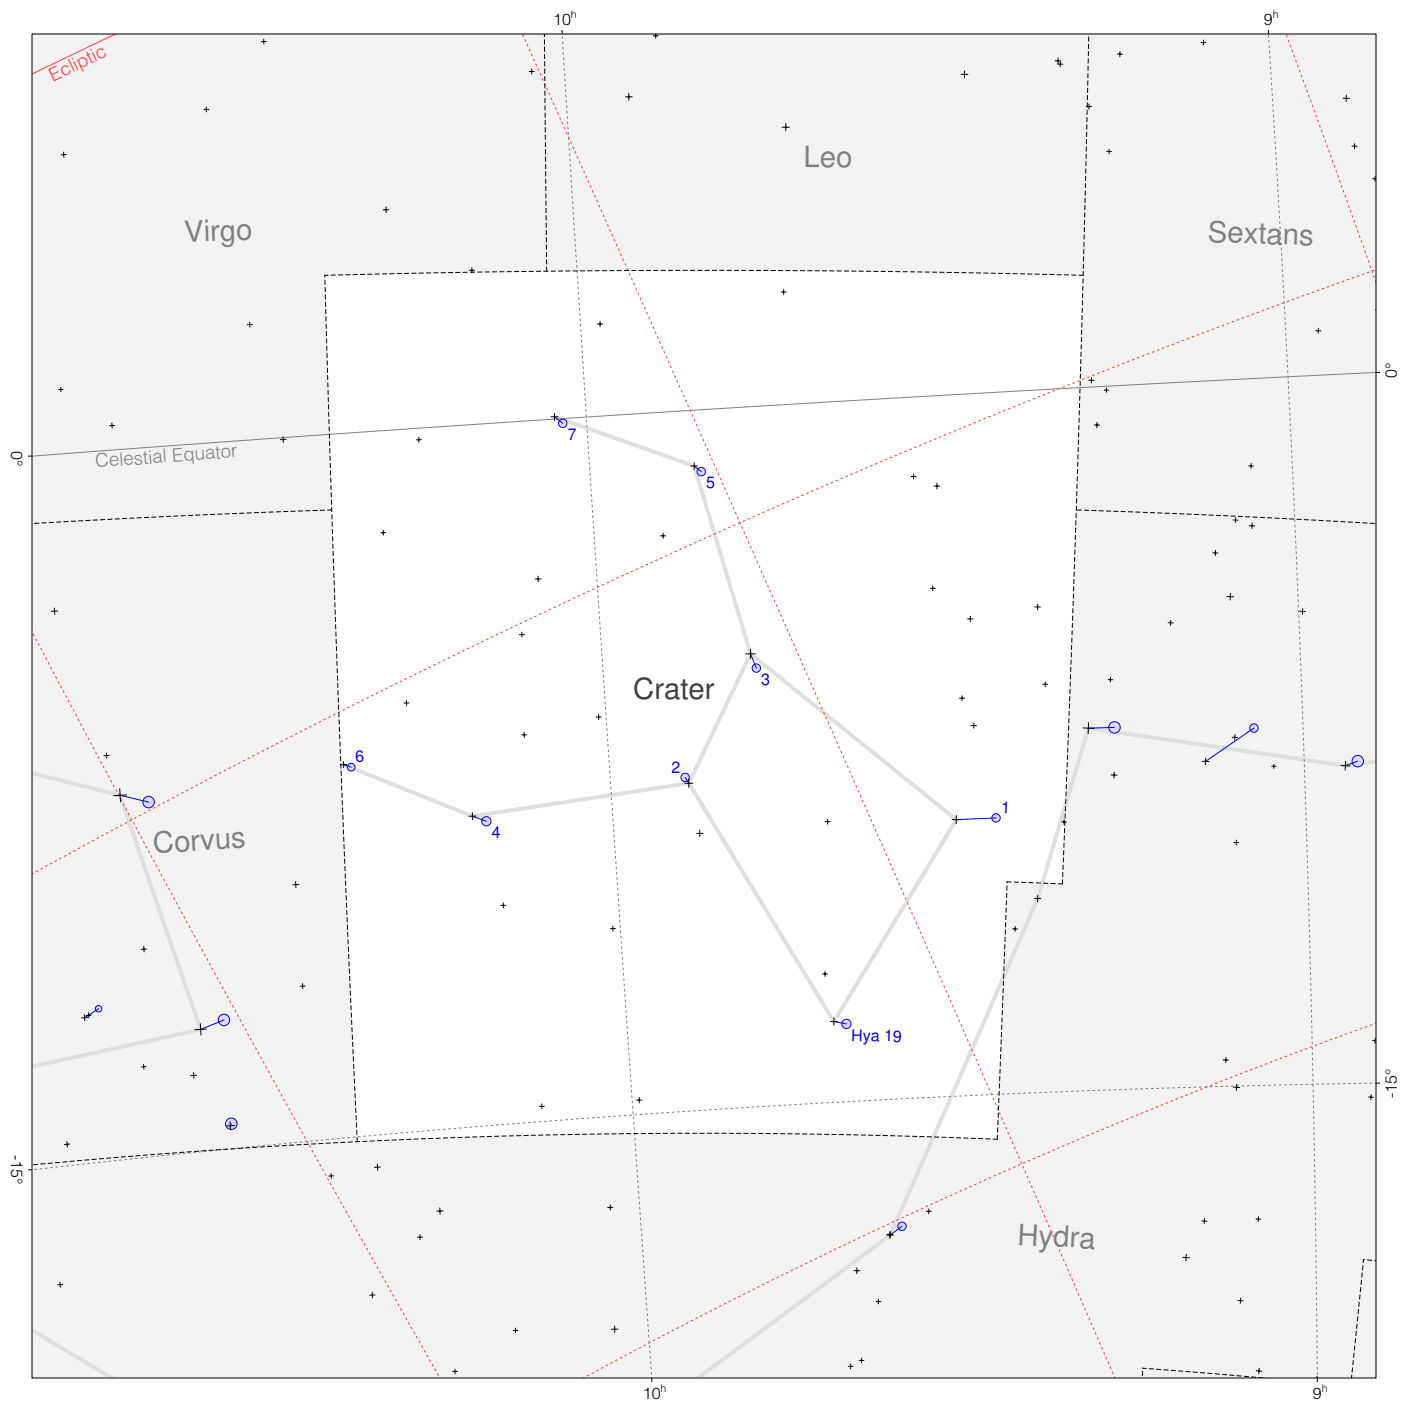

Ptolemy stars in Crater

Magnitudes: 
1 2 3 4 5 6 7

Scale at center:  0° 2° 4°