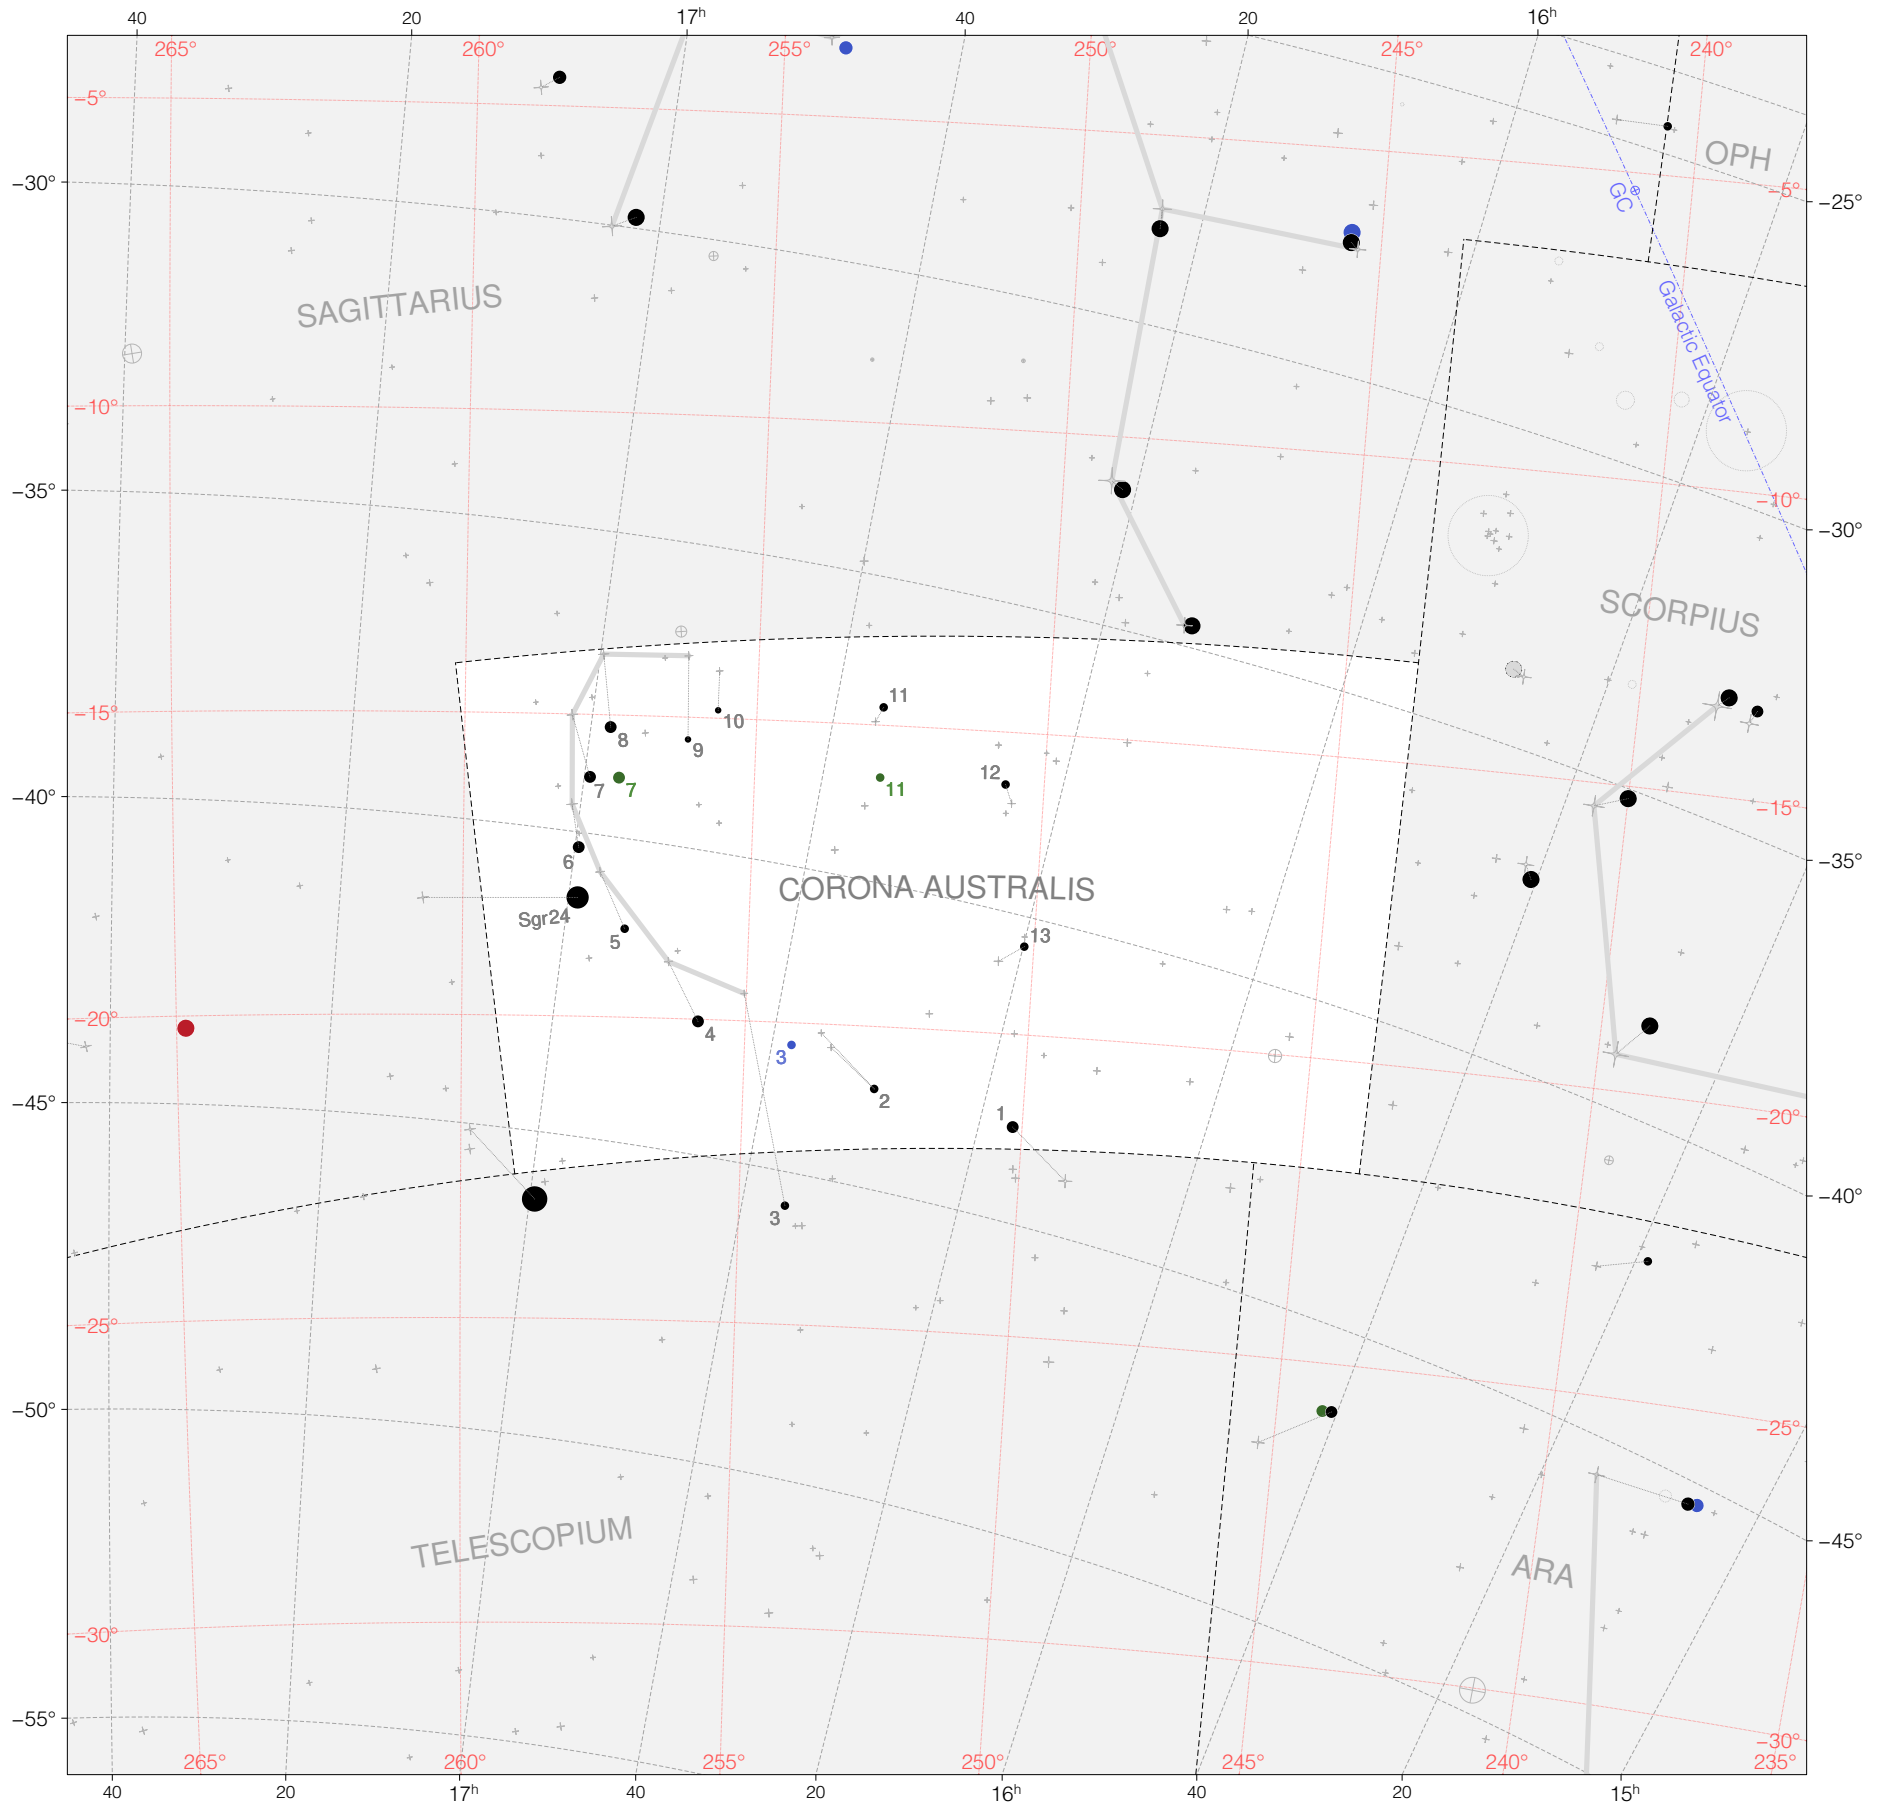

Ptolemy Stars in Corona Australis

Magnitudes: 1 2 3 4 5 6

Versions: t p m b

Scale at center: 0° 2° 4°