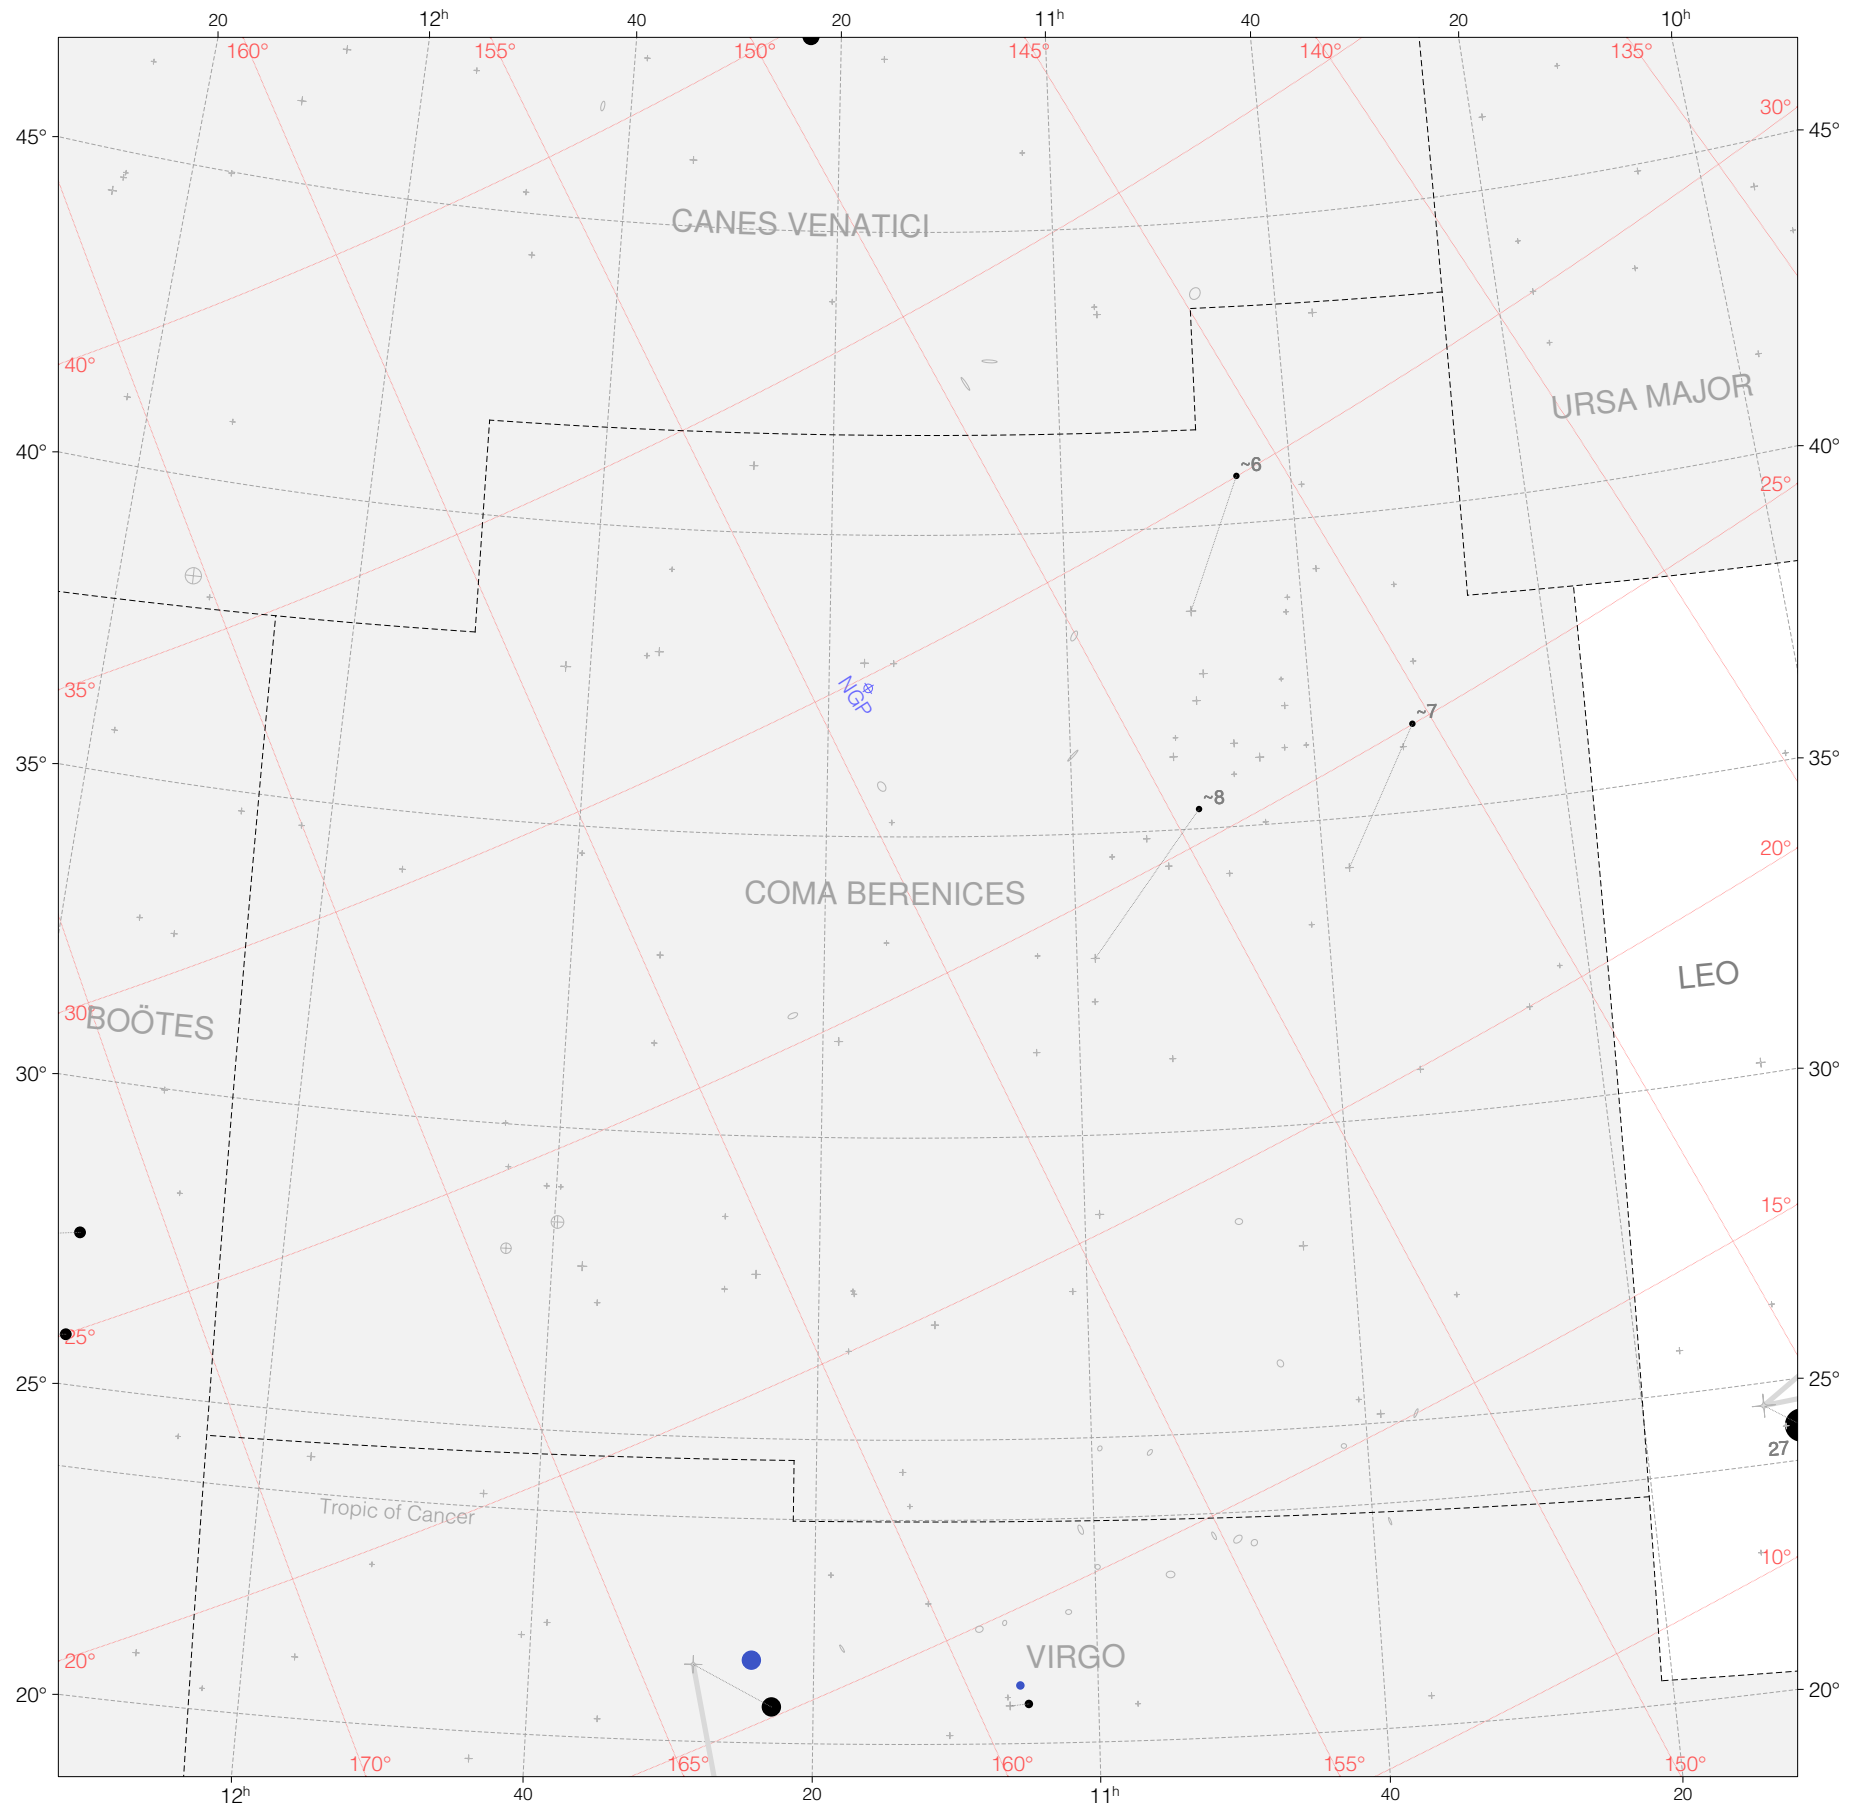

Ptolemy Stars in Leo (overflow)

Magnitudes: 1 2 3 4 5 6

Versions: t p m b

Scale at center: 0° 2° 4°