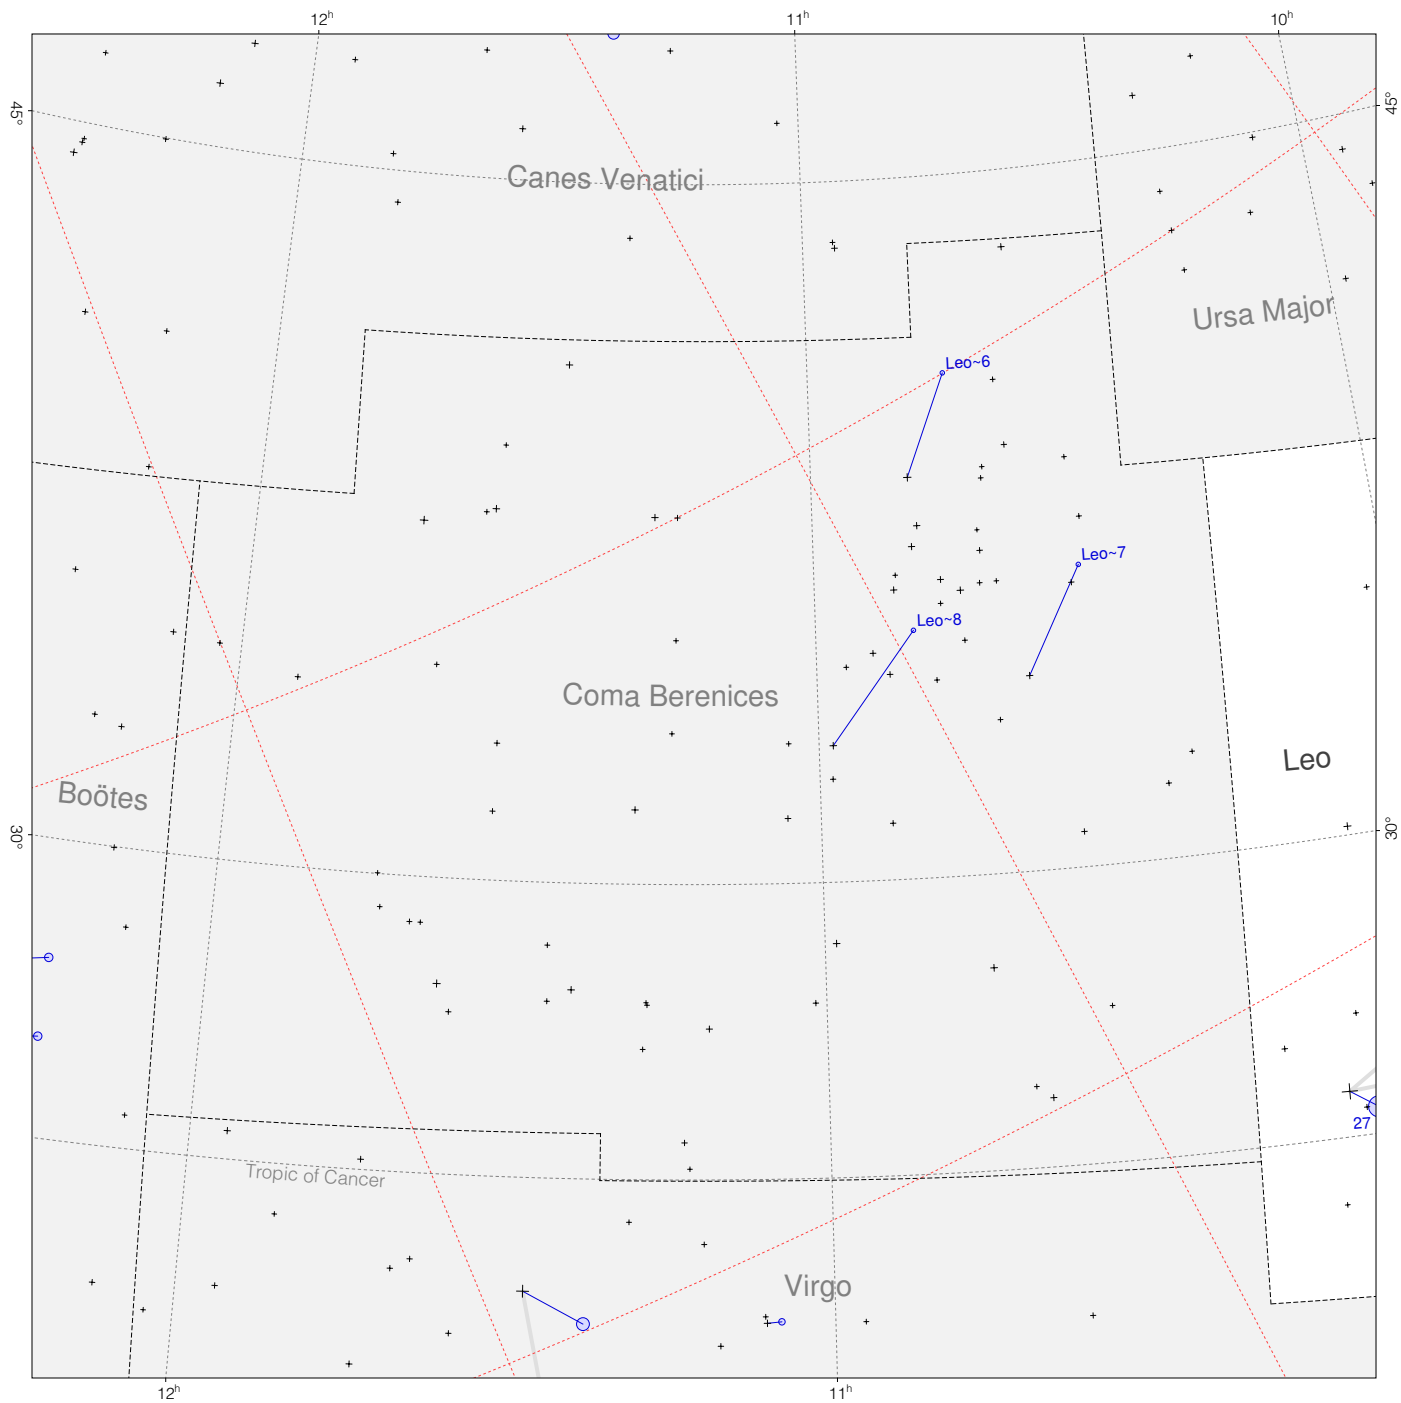

Ptolemy stars in Coma Berenices

Magnitudes: ○ ○ ○ ○ ○ ○ ○
1 2 3 4 5 6 7

Scale at center: 0° 2° 4°