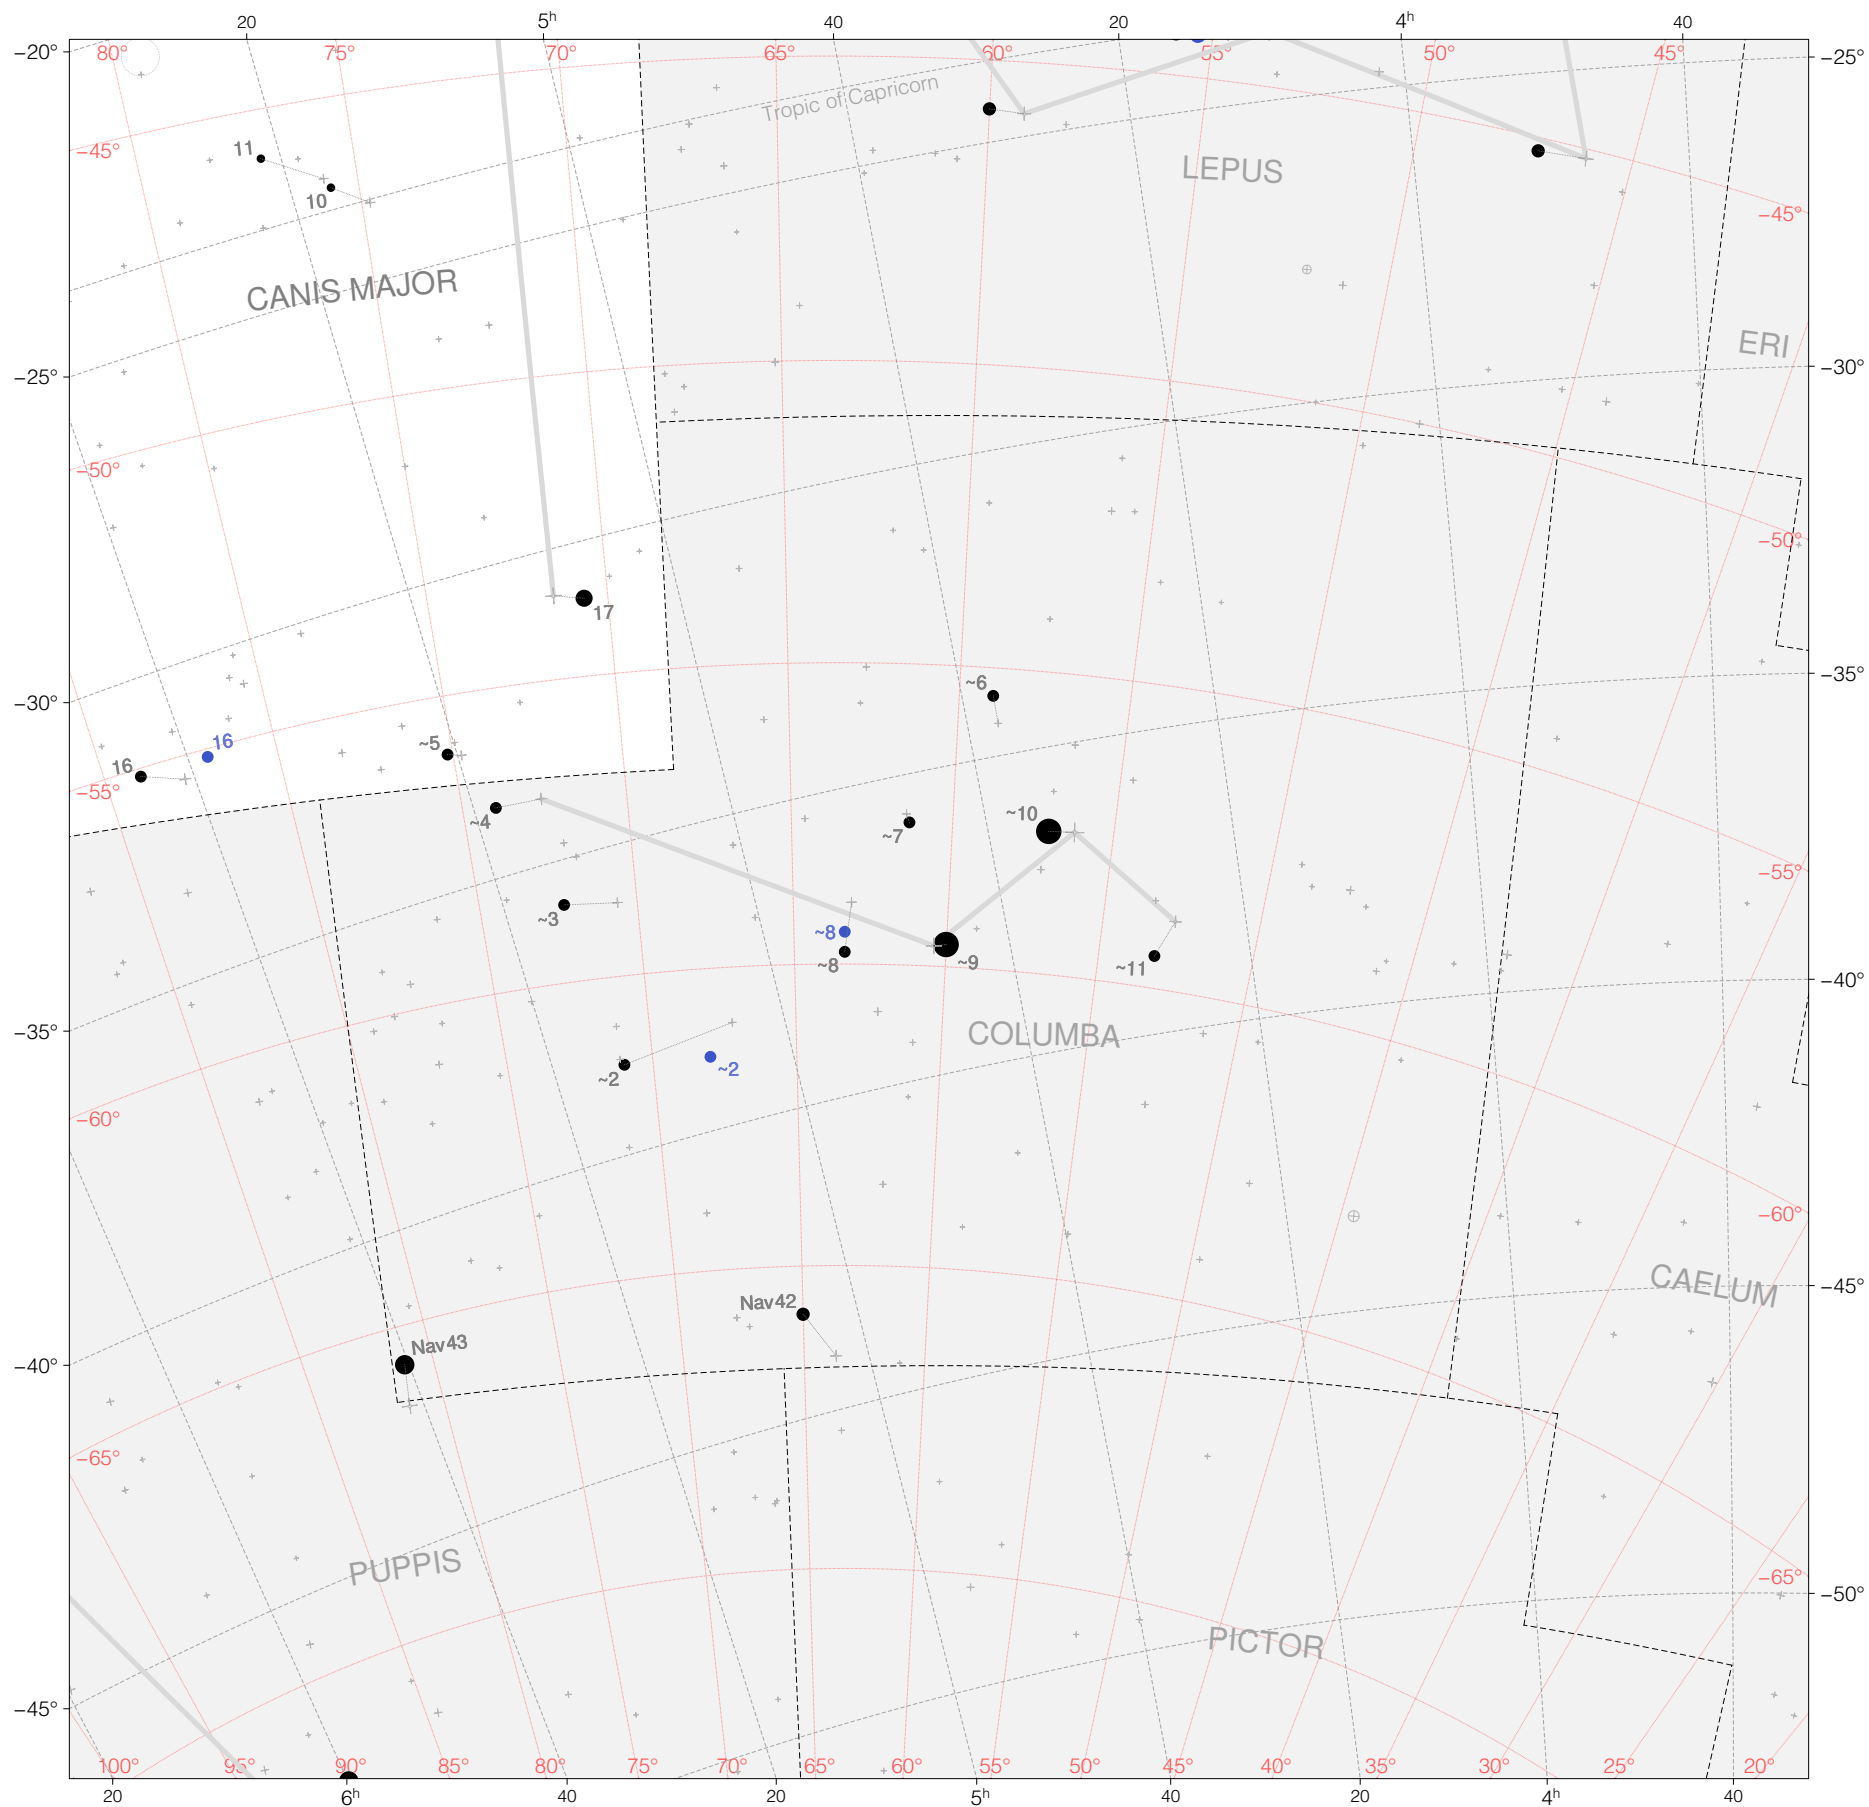

# Ptolemy Stars in Canis Major (overflow)

Magnitudes: 1 2 3 4 5 6

Versions: t p m b

Scale at center: 0° 2° 4°