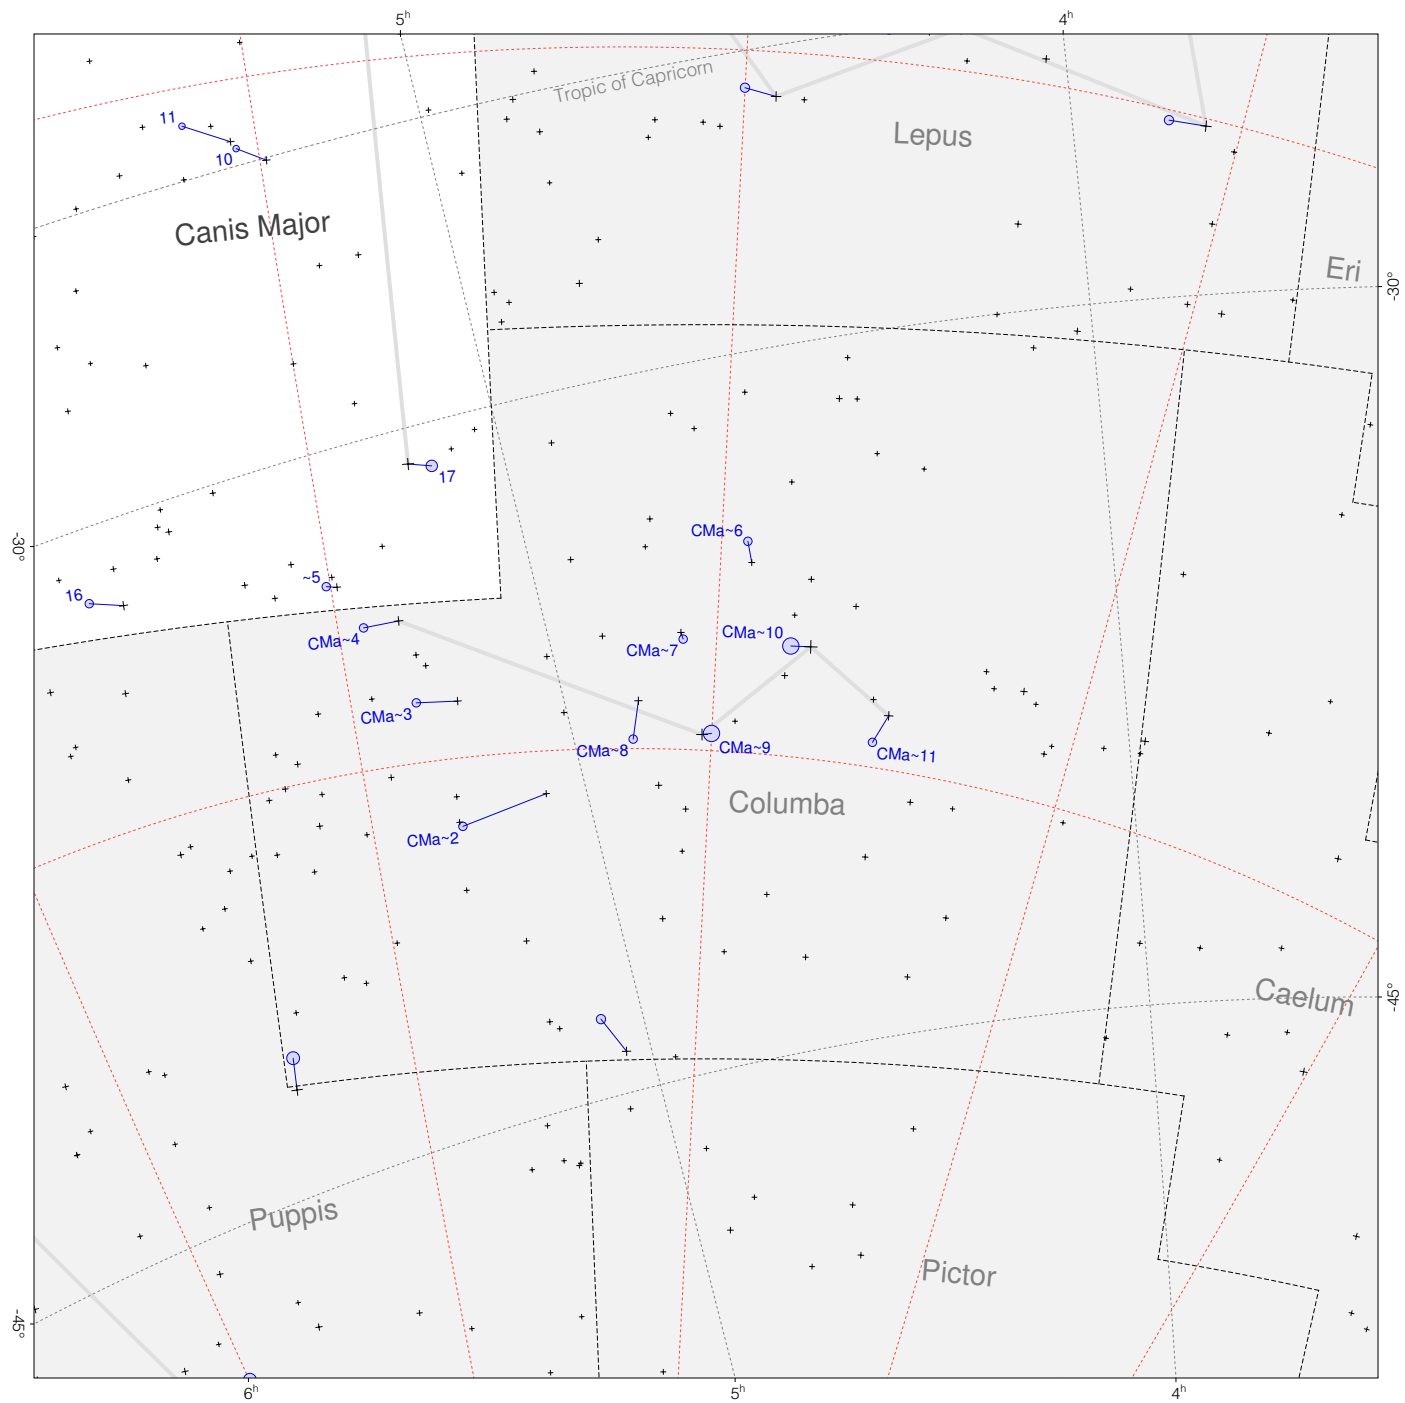

Ptolemy stars in Columba

Magnitudes: 
1 2 3 4 5 6 7

Scale at center: 
0° 2° 4°