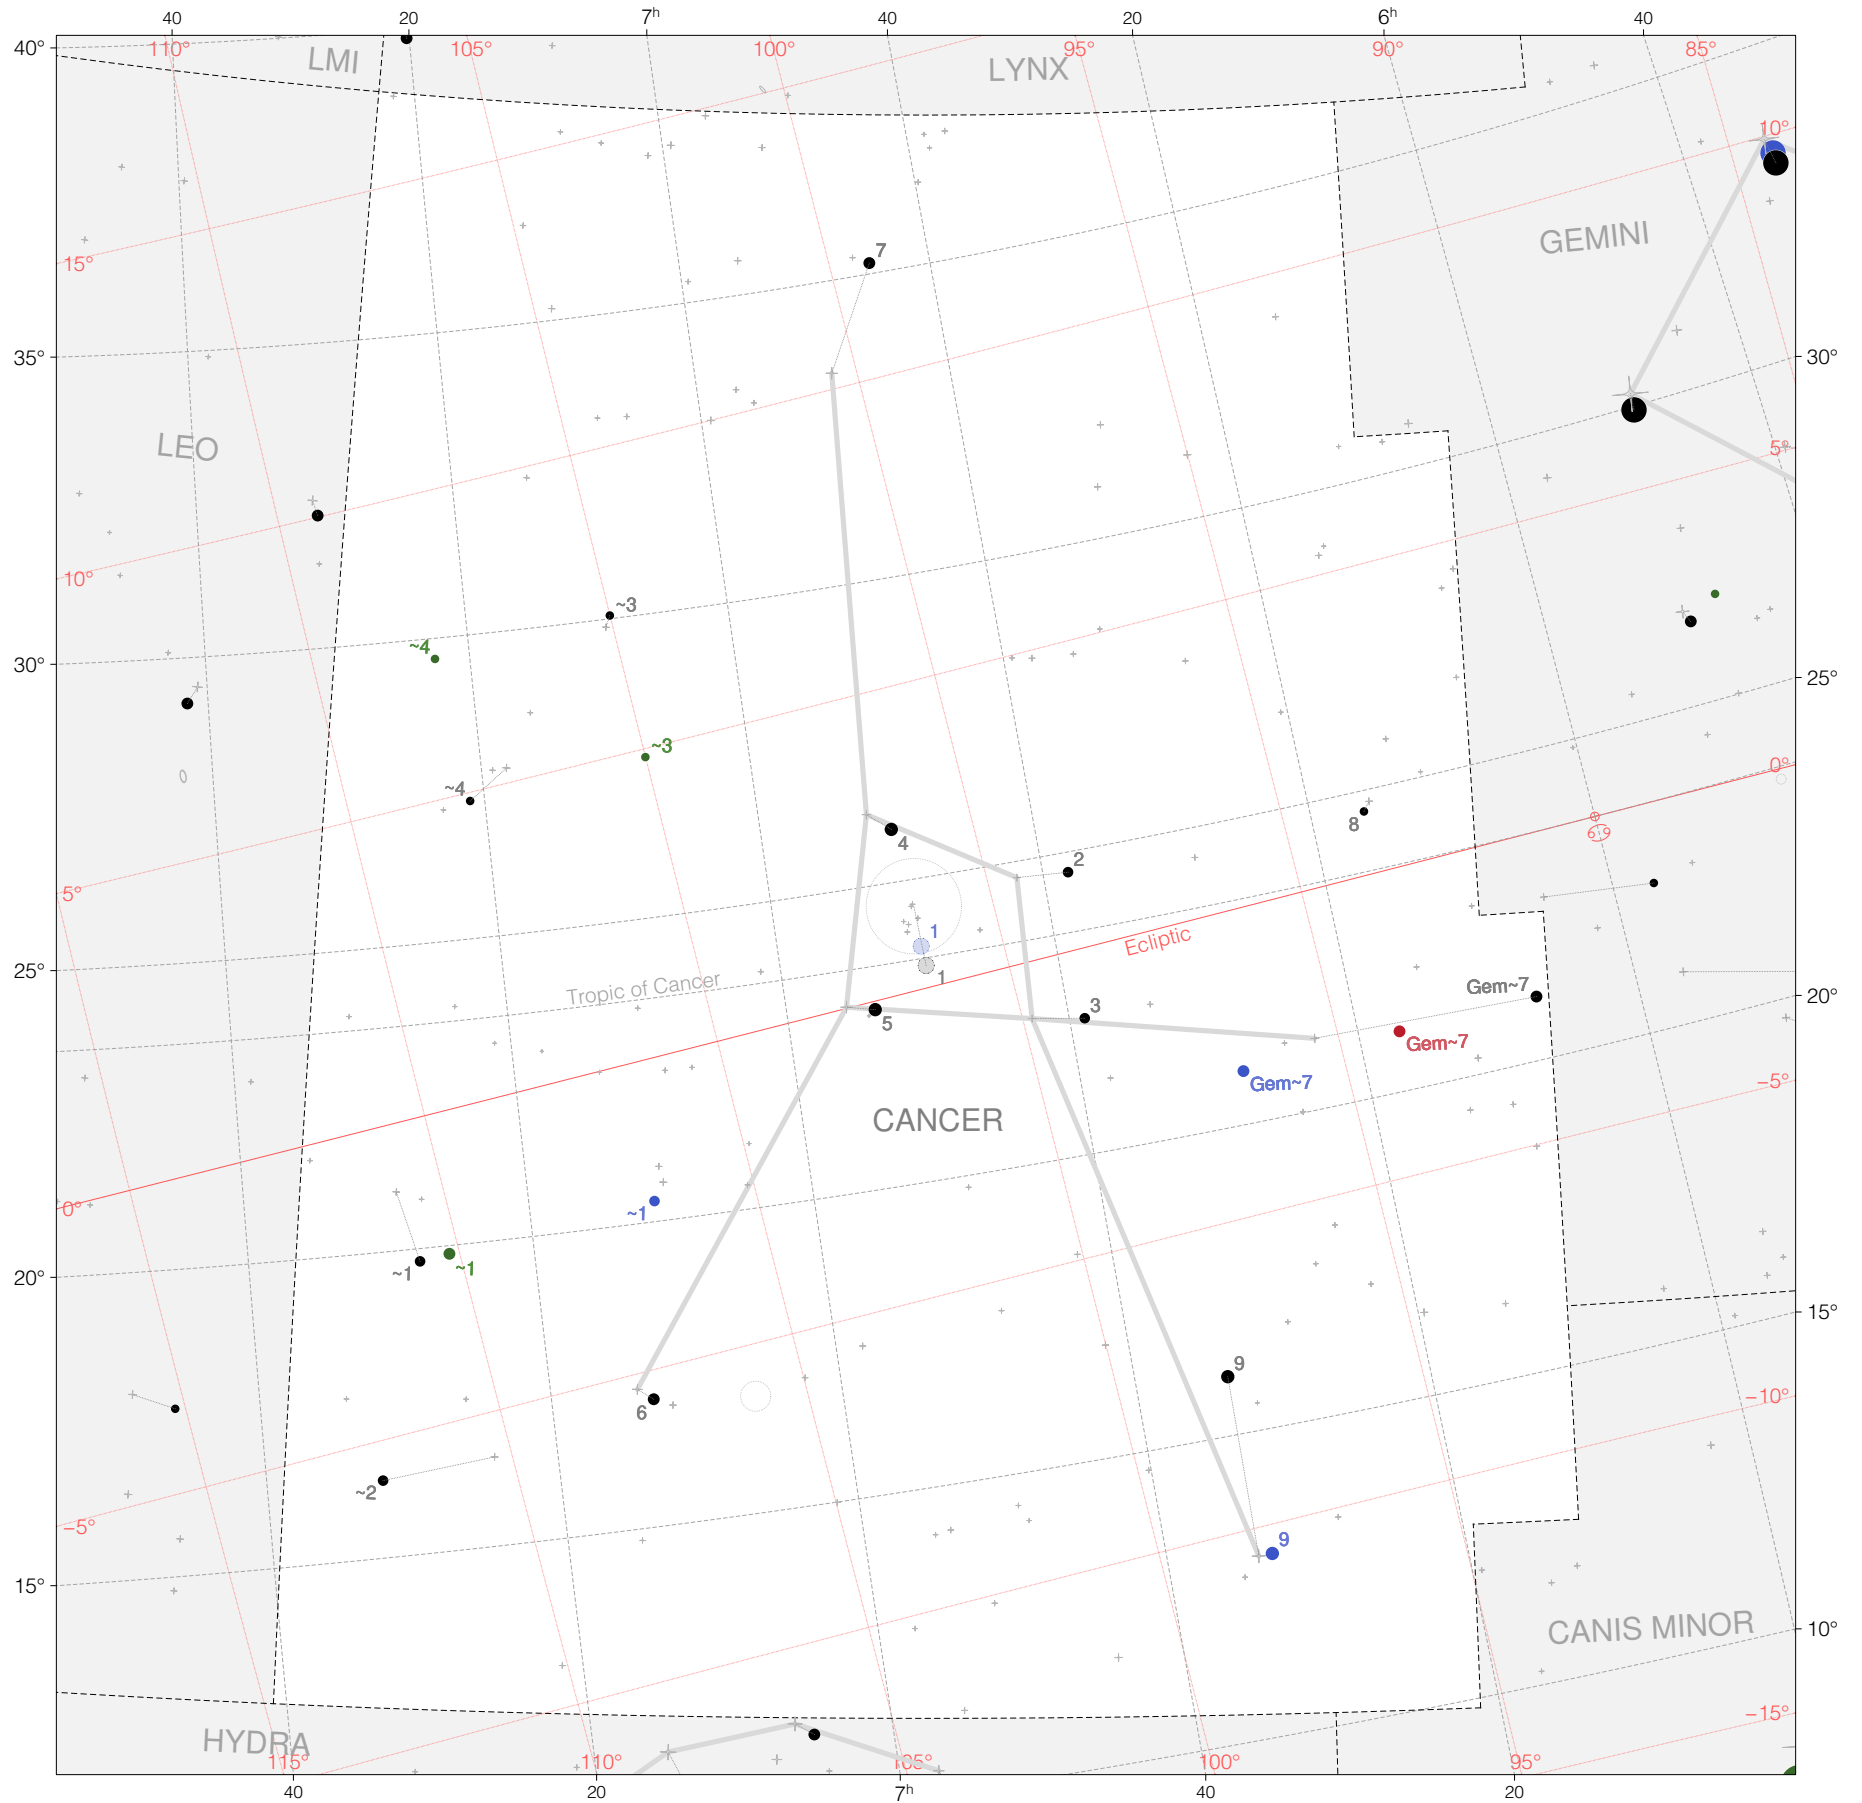

# Ptolemy Stars in Cancer

Magnitudes: 1 2 3 4 5 6

Versions: t p m b

Scale at center: 0° 2° 4°