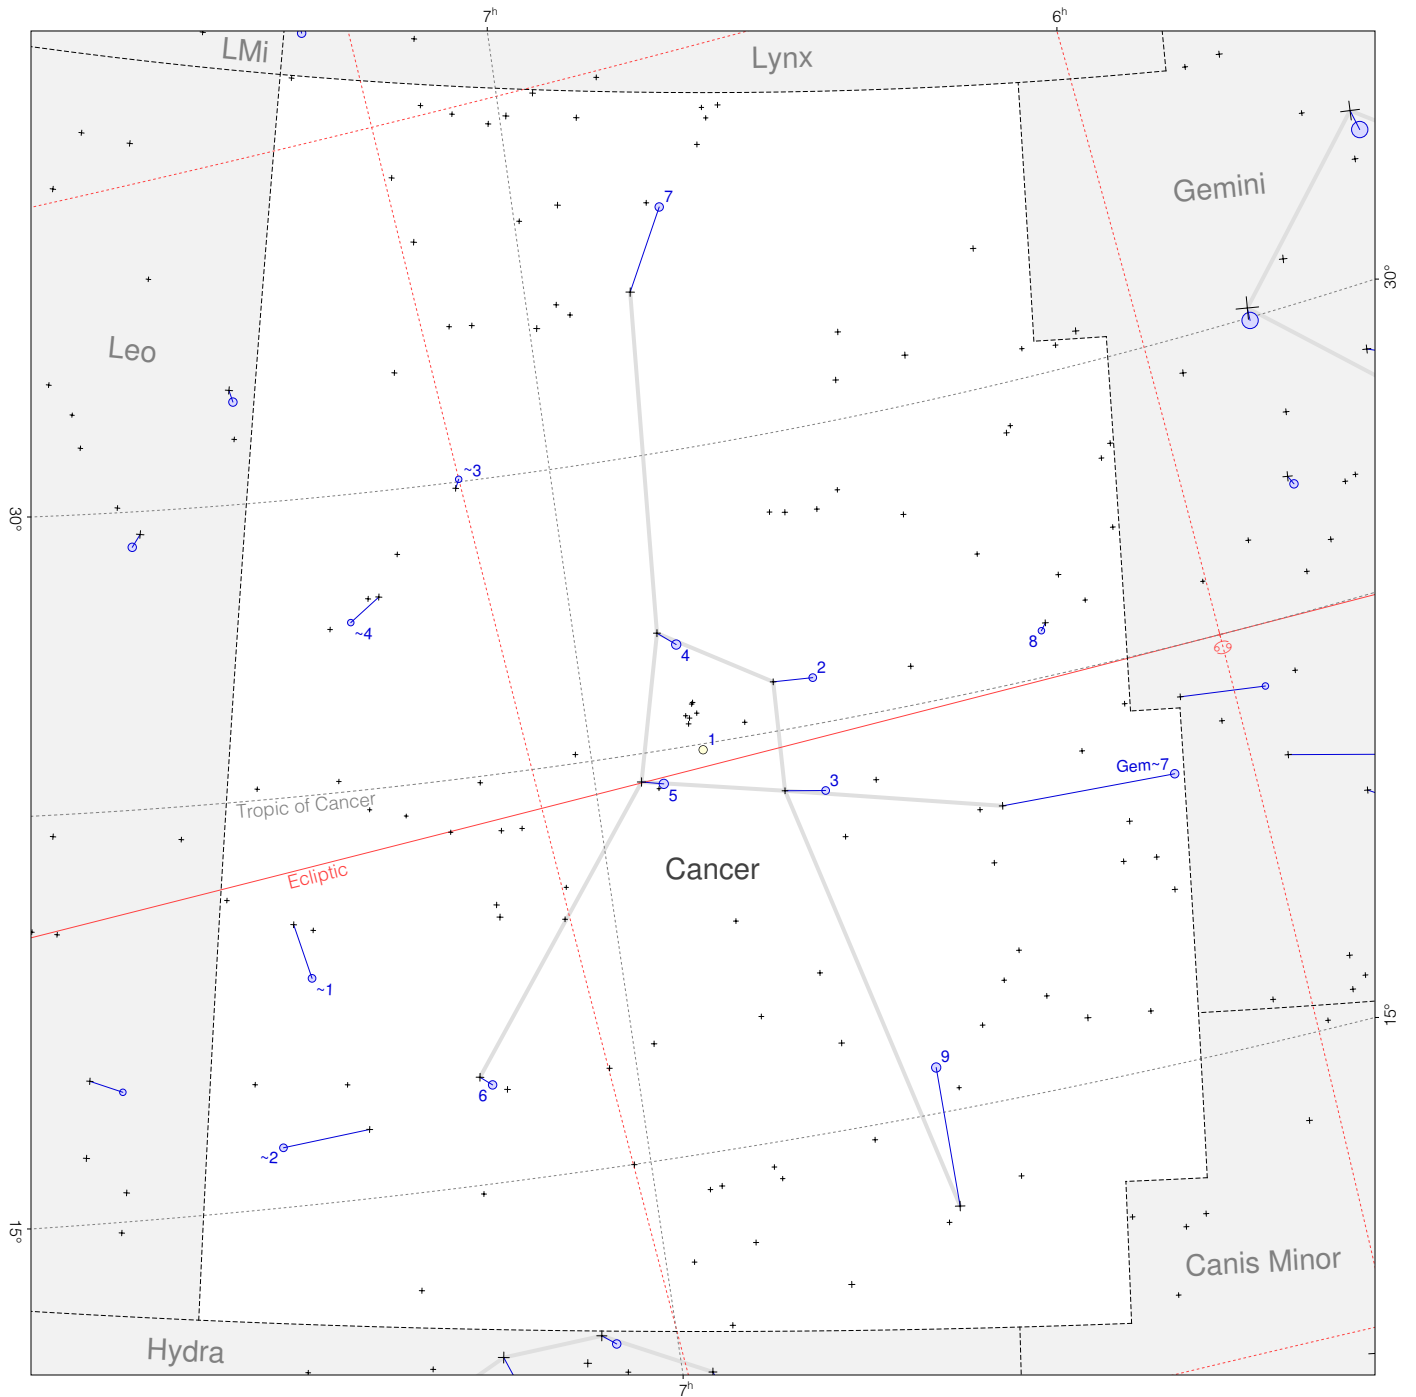

Ptolemy stars in Cancer

Magnitudes:  1 2 3 4 5 6 7

Scale at center:  0° 2° 4°