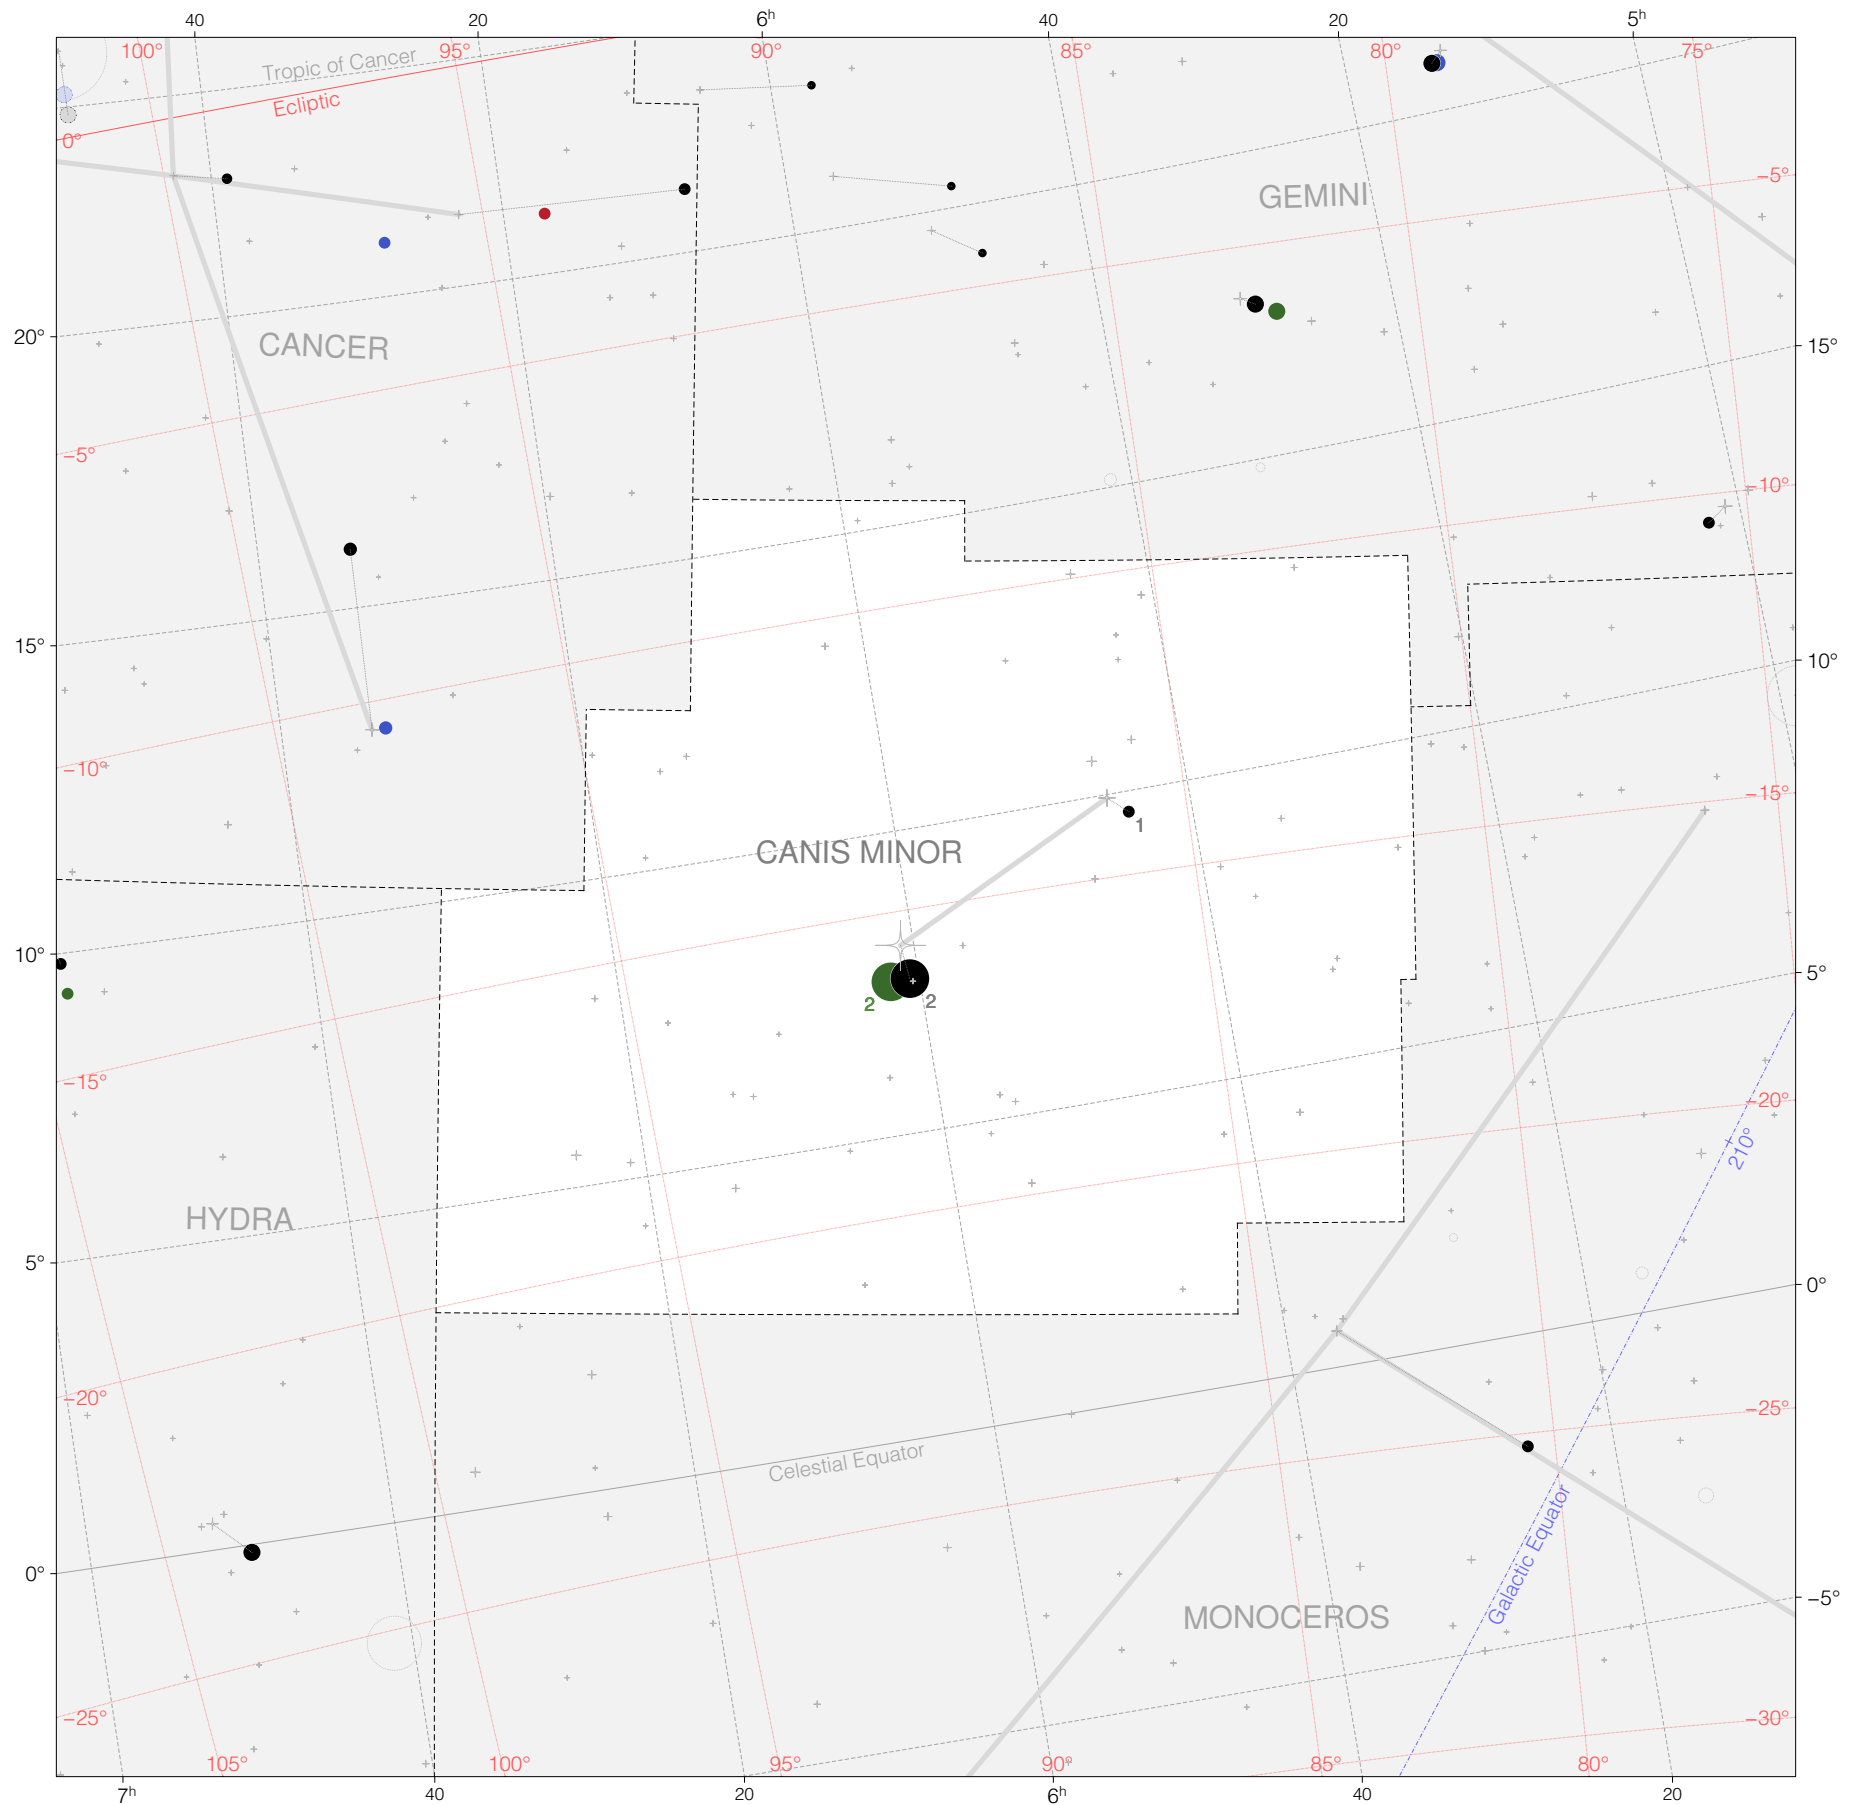

Ptolemy Stars in Canis Minor

Magnitudes: 1 2 3 4 5 6

Versions: t p m b

Scale at center: 0° 2° 4°