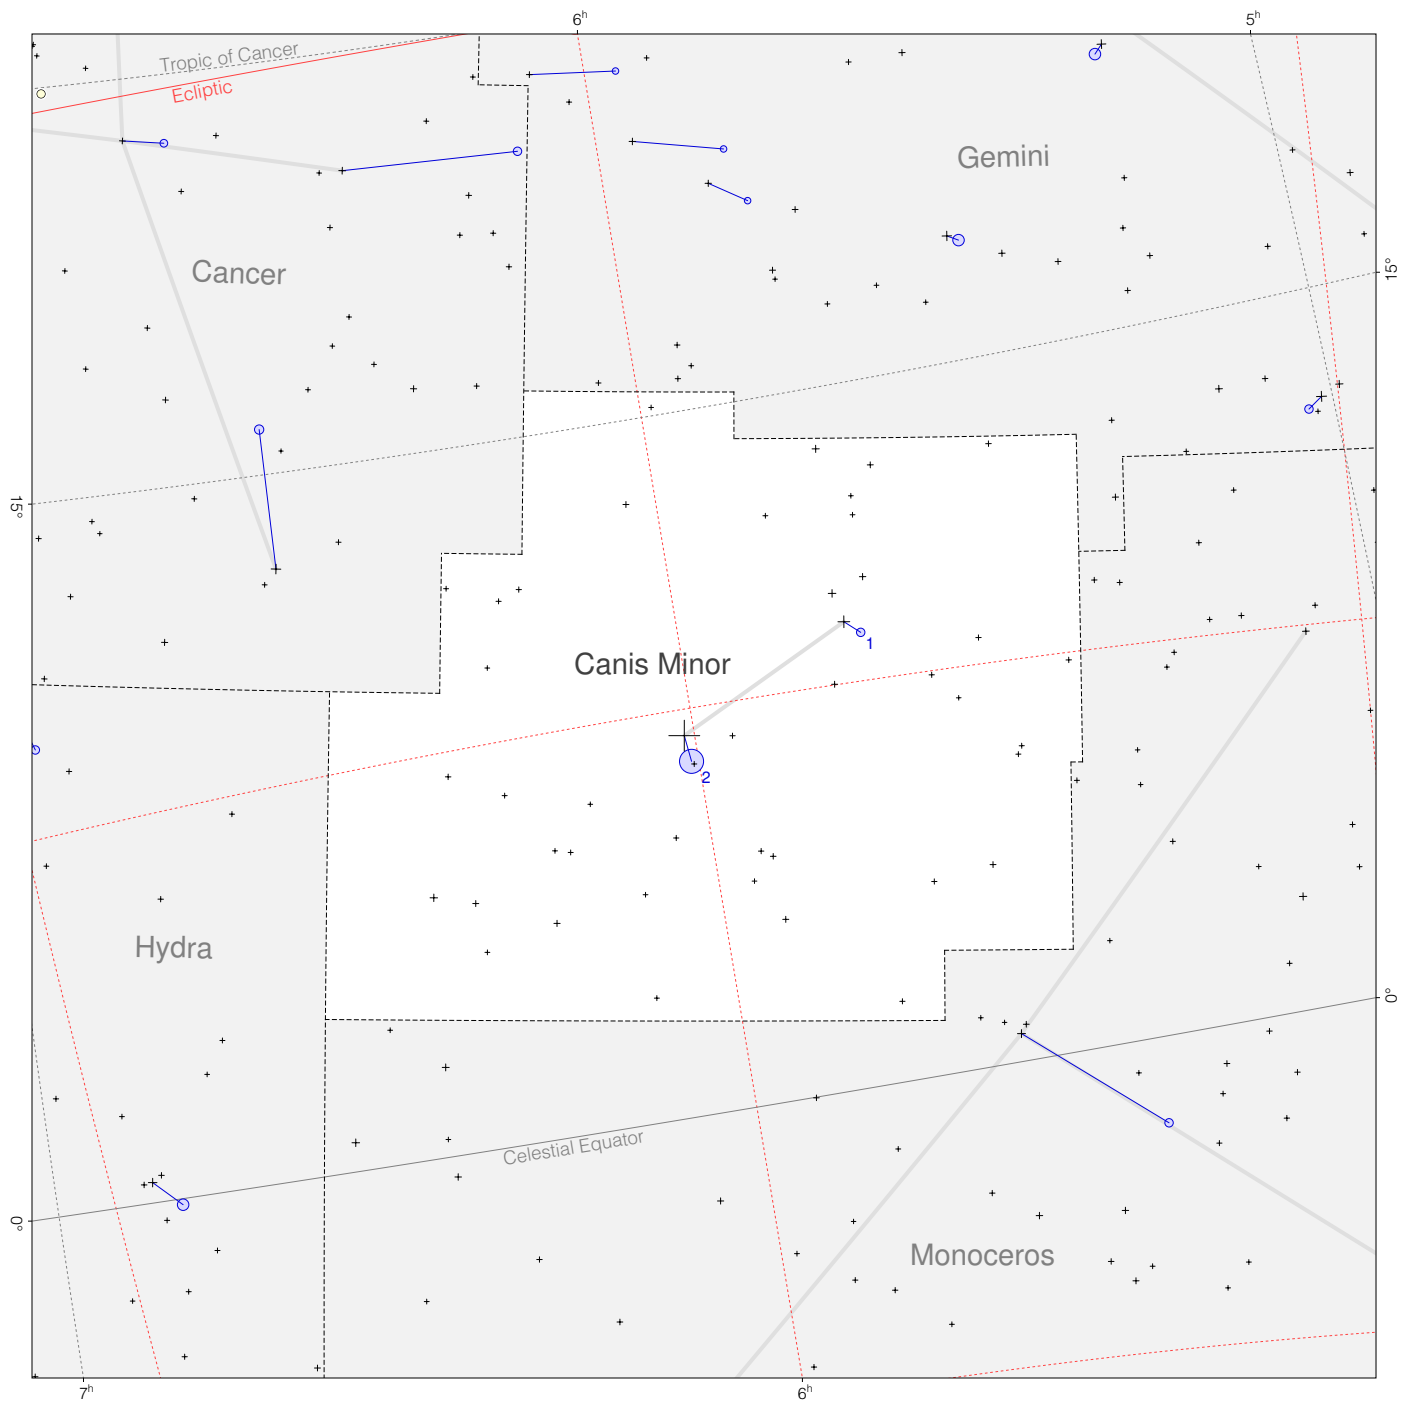

Ptolemy stars in Canis Minor

Magnitudes: 
1 2 3 4 5 6 7

Scale at center: 