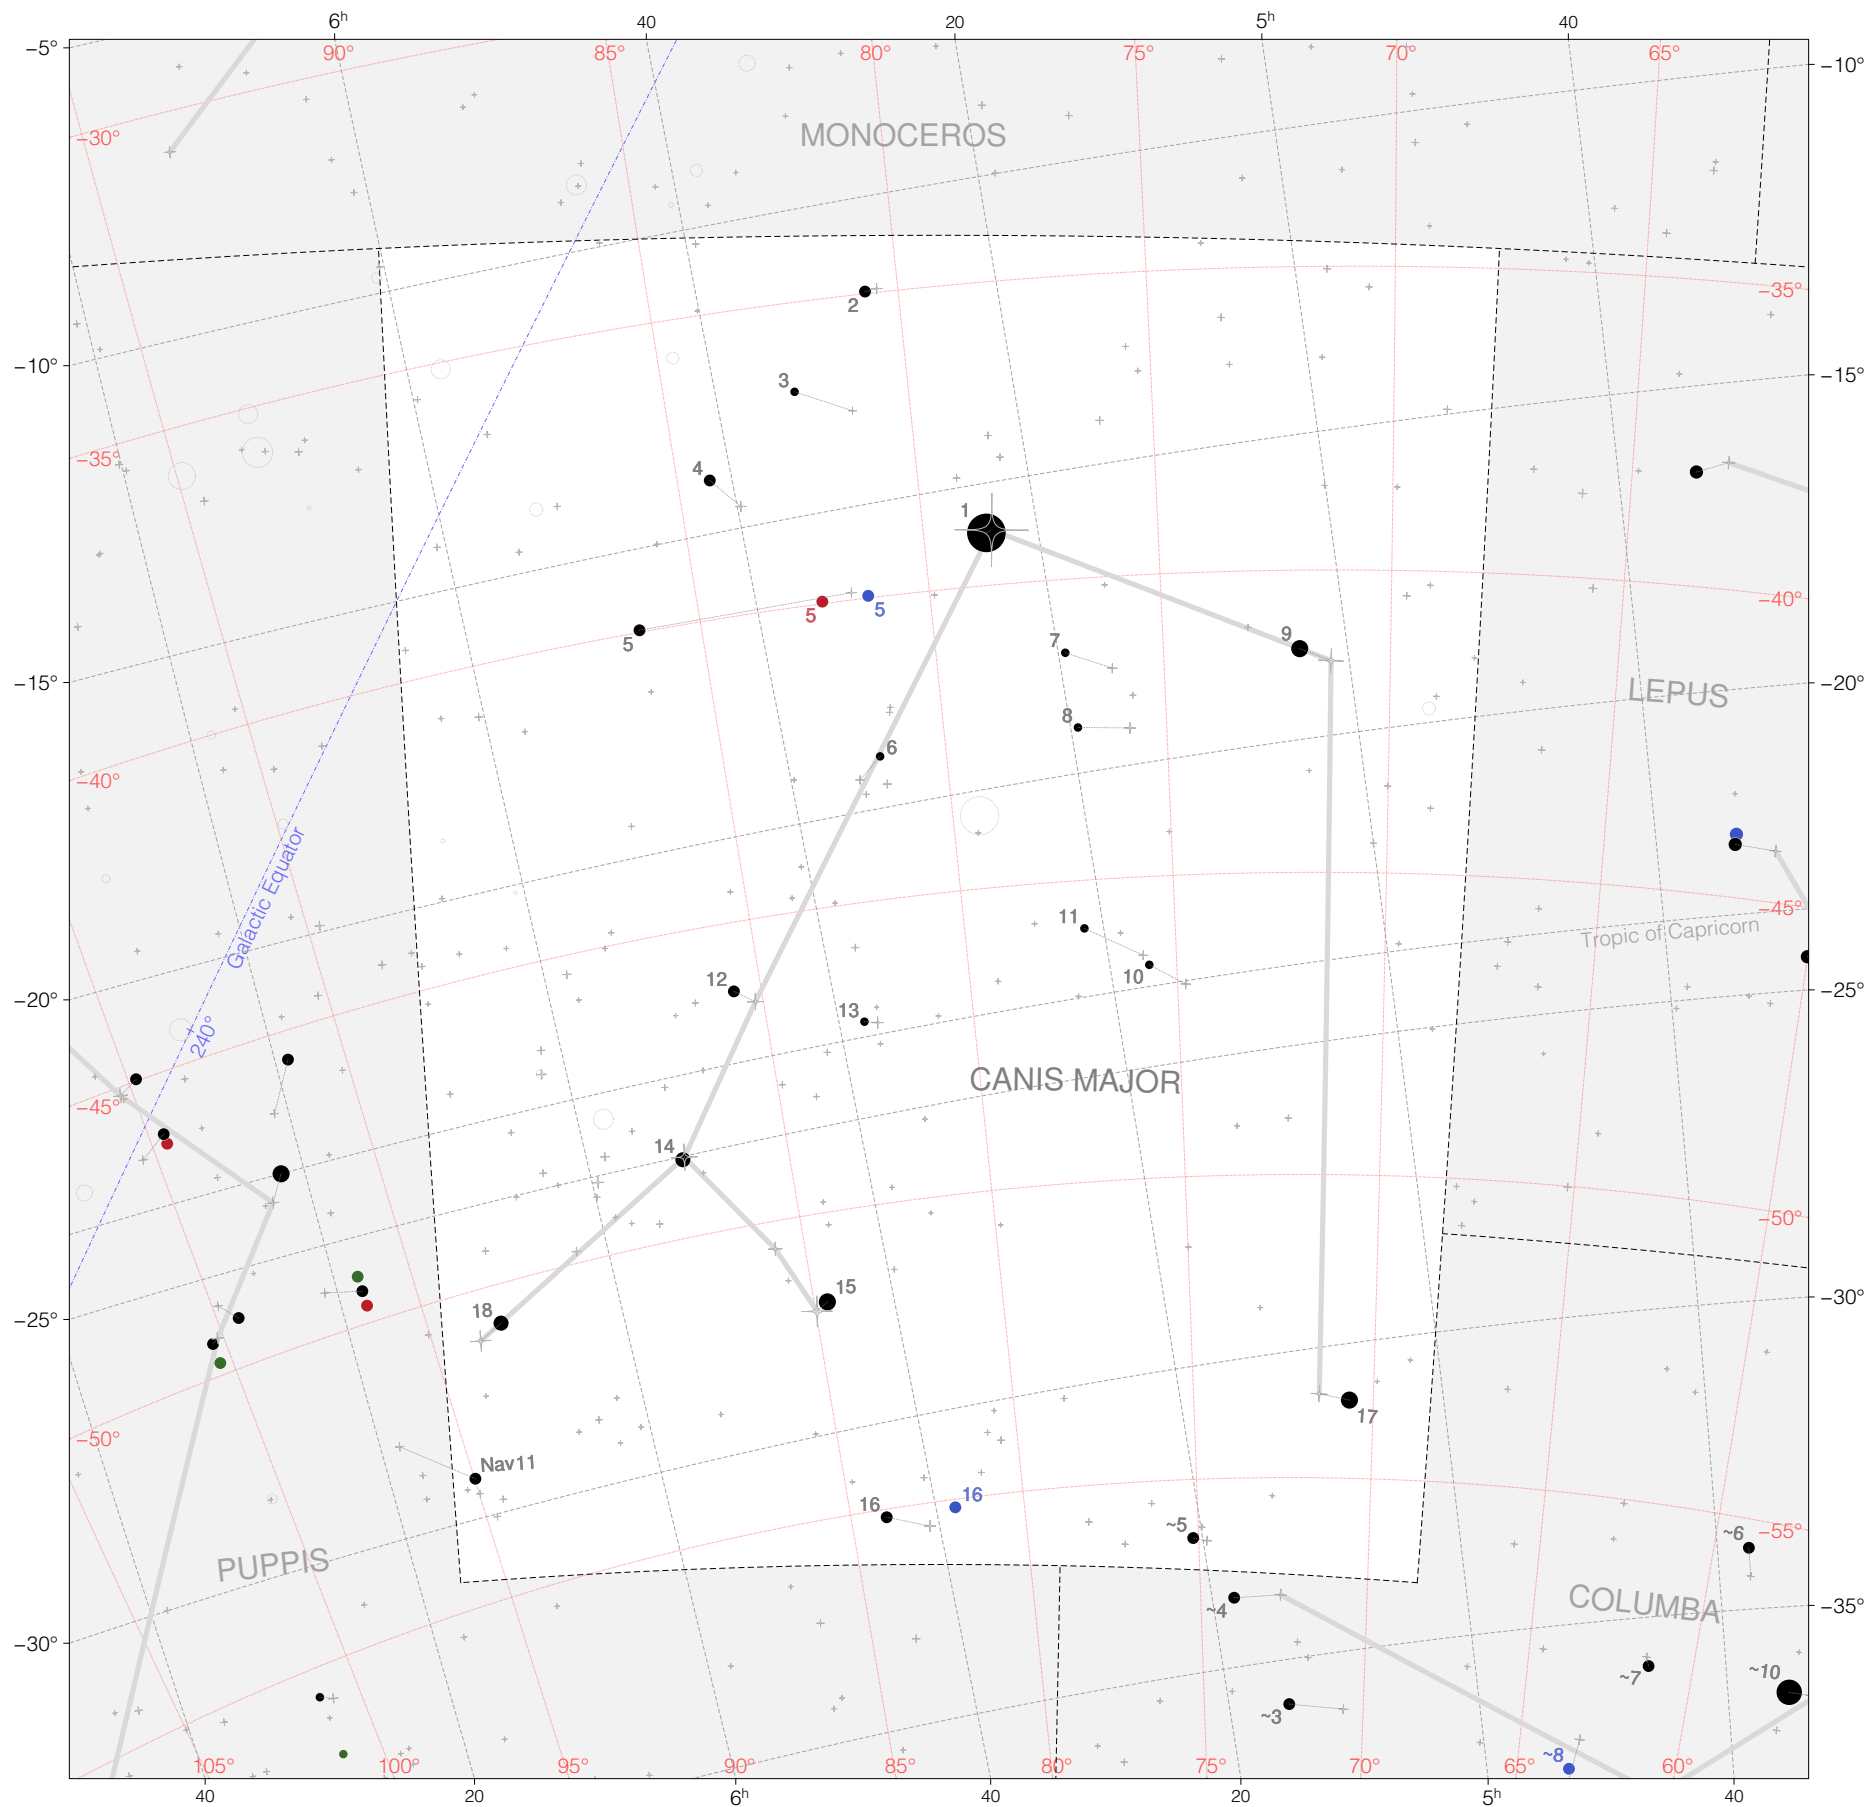

# Ptolemy Stars in Canis Major

Magnitudes: 1 2 3 4 5 6

Versions: ● ● ● ●  
t p m b

Scale at center: 0° 2° 4°