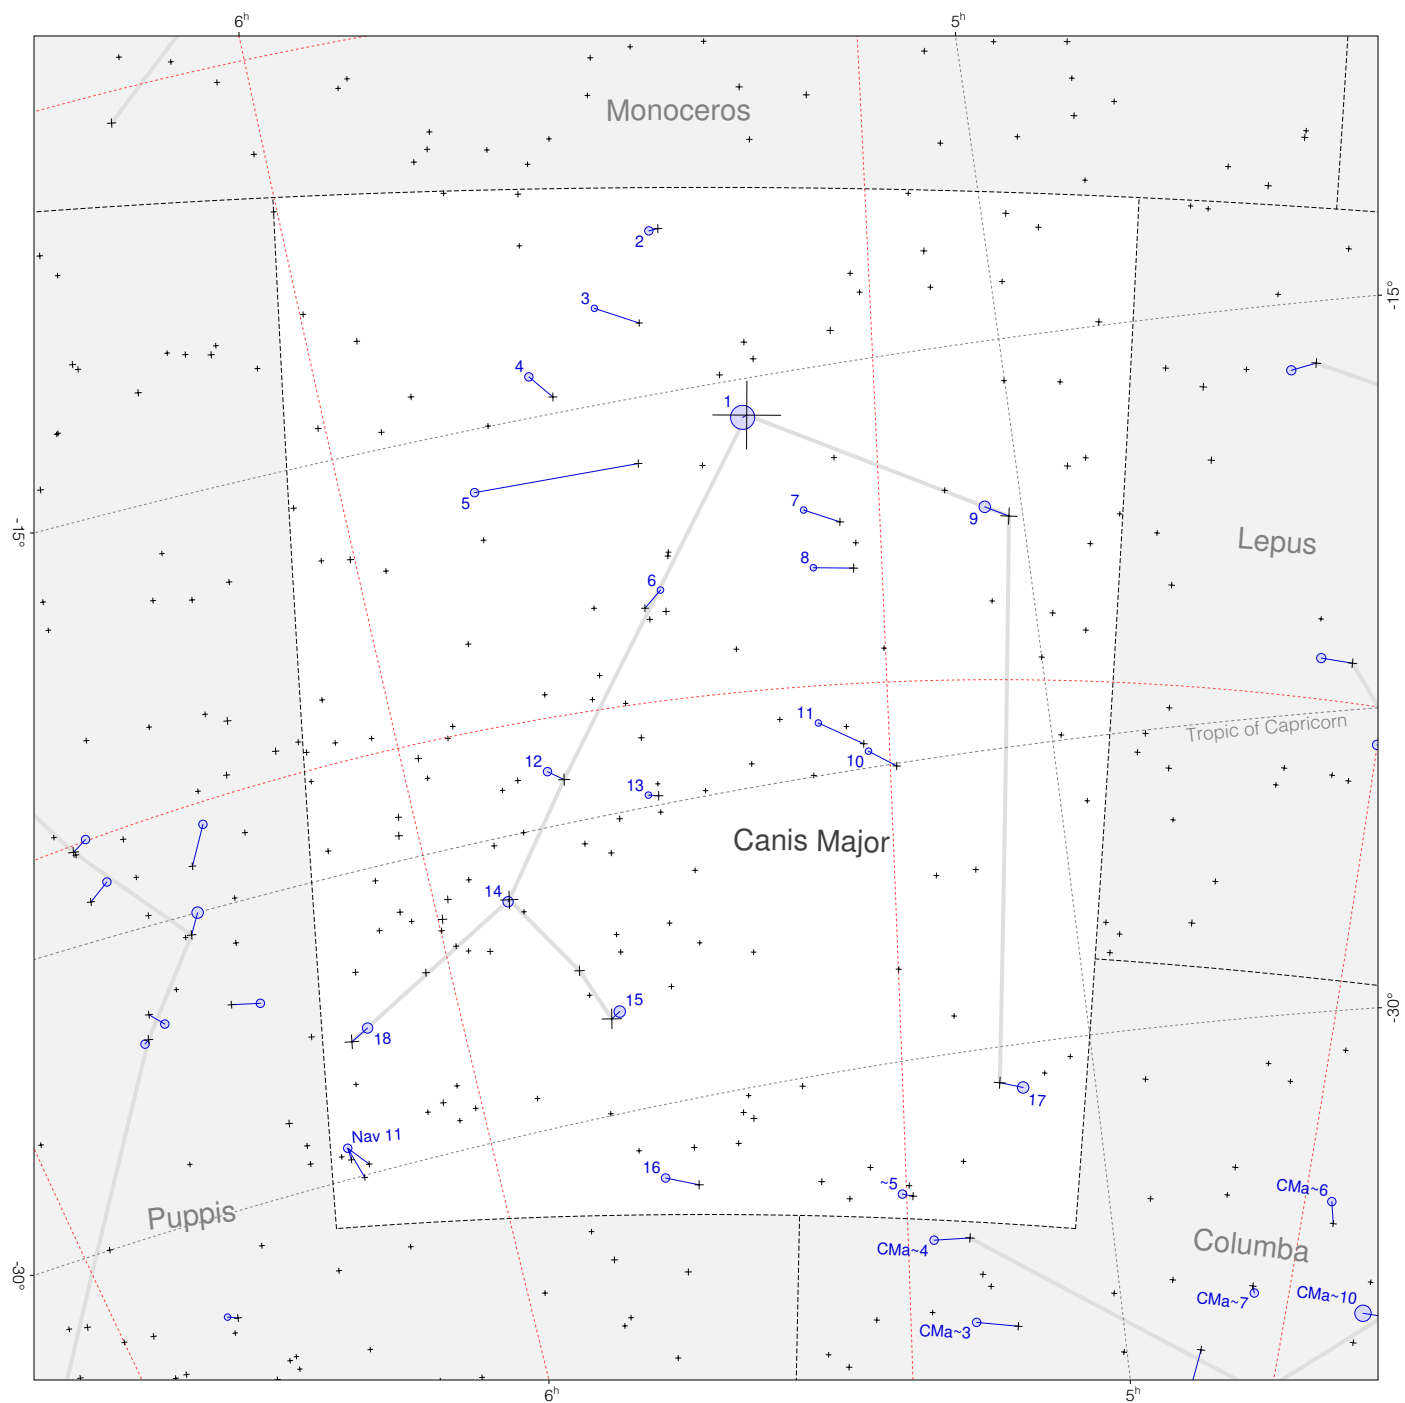

Ptolemy stars in Canis Major

Magnitudes: ○ ○ ○ ○ ○ ○ ○
1 2 3 4 5 6 7

Scale at center: 0° 2° 4°