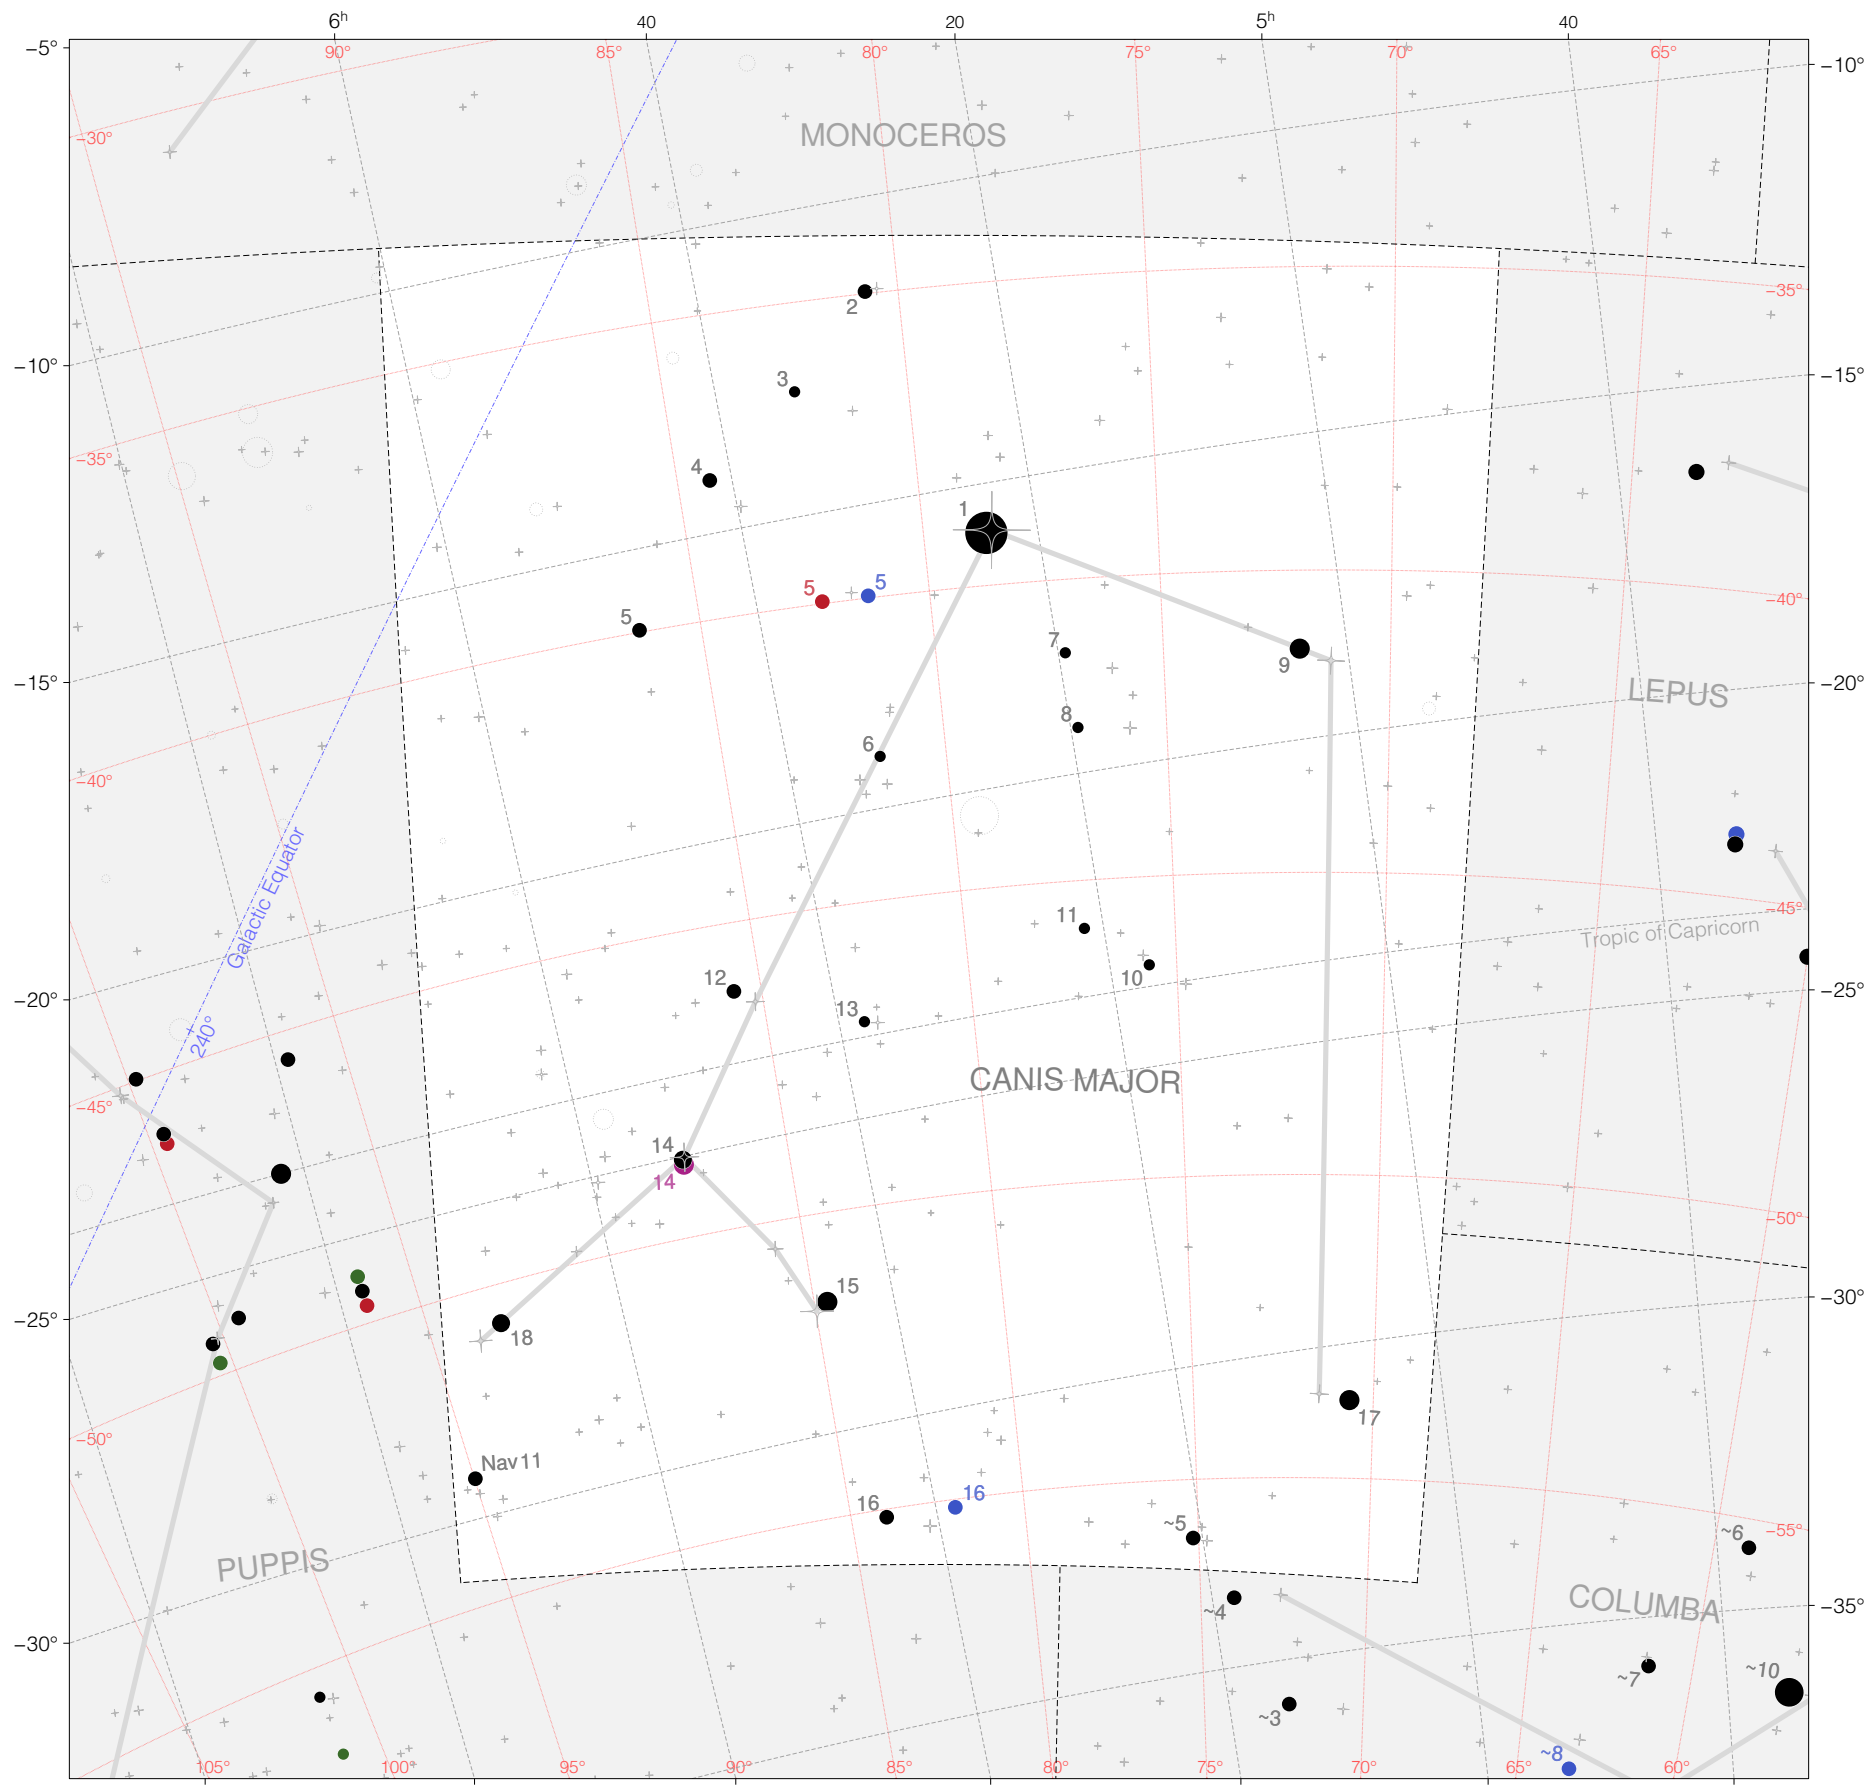

Ptolemy Stars in Canis Major

Magnitudes: 1 2 3 4 5 6 7

Versions: T P M B H Z

Scale at center: 0° 2° 4°