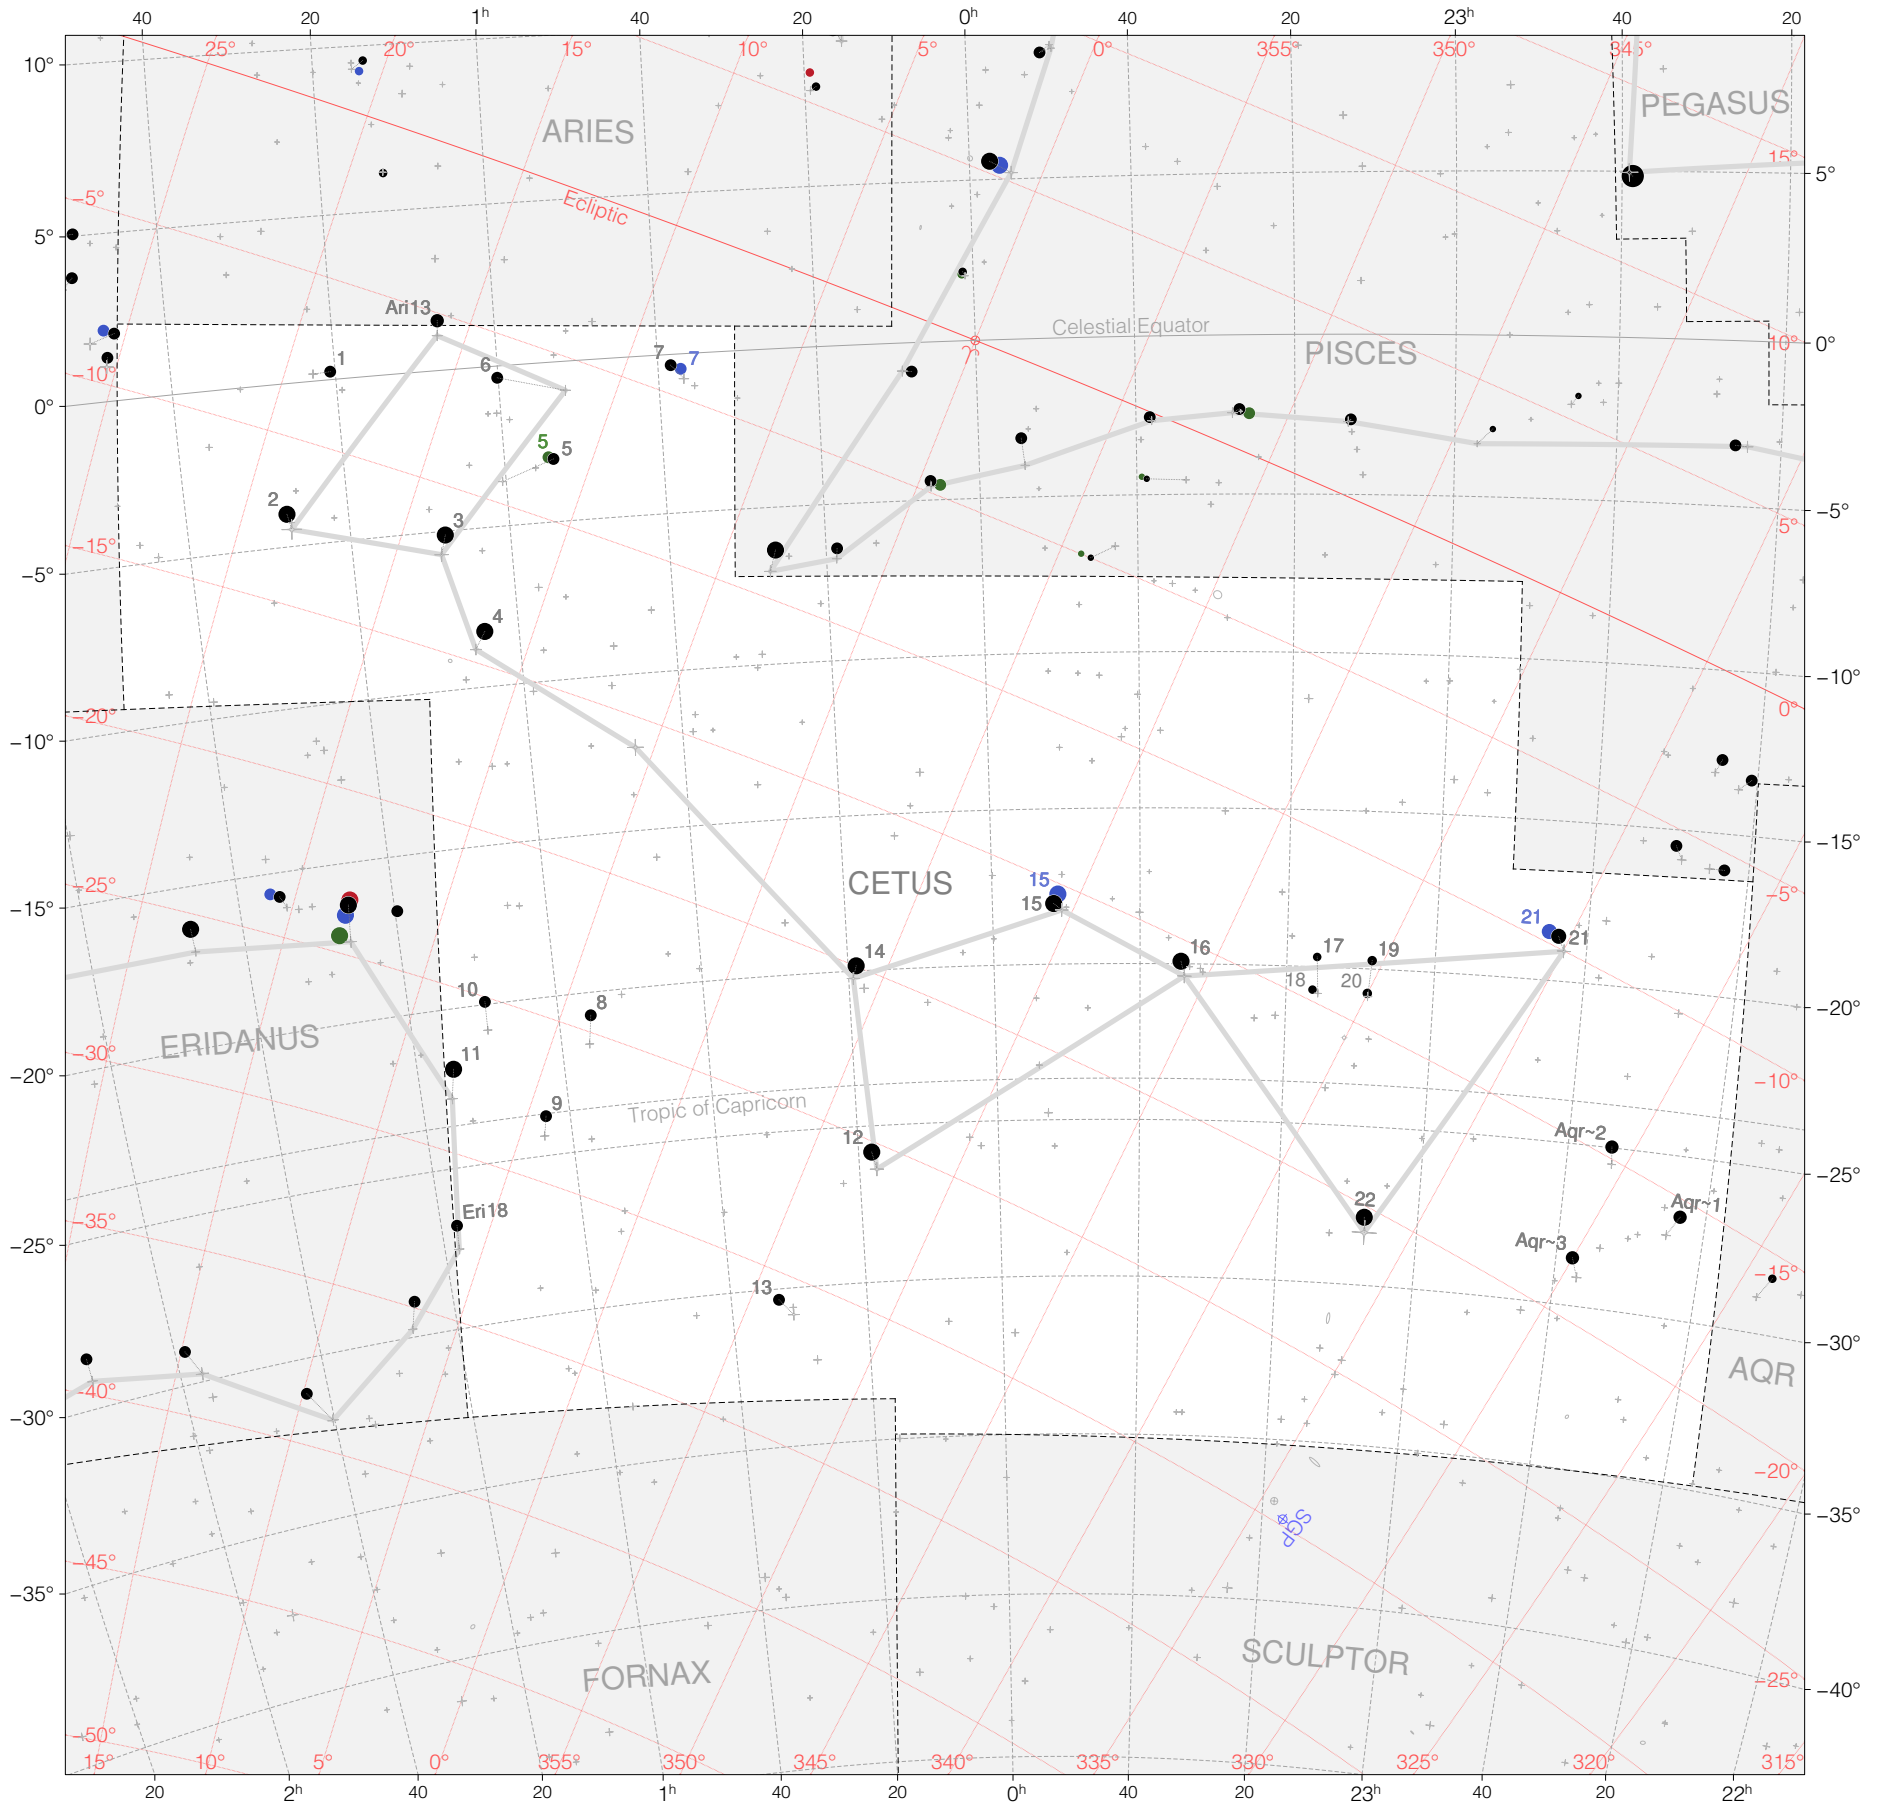

# Ptolemy Stars in Cetus

Magnitudes: 1 2 3 4 5 6

Versions: ● ● ● ●  
t p m b

Scale at center: 0° 2° 4°