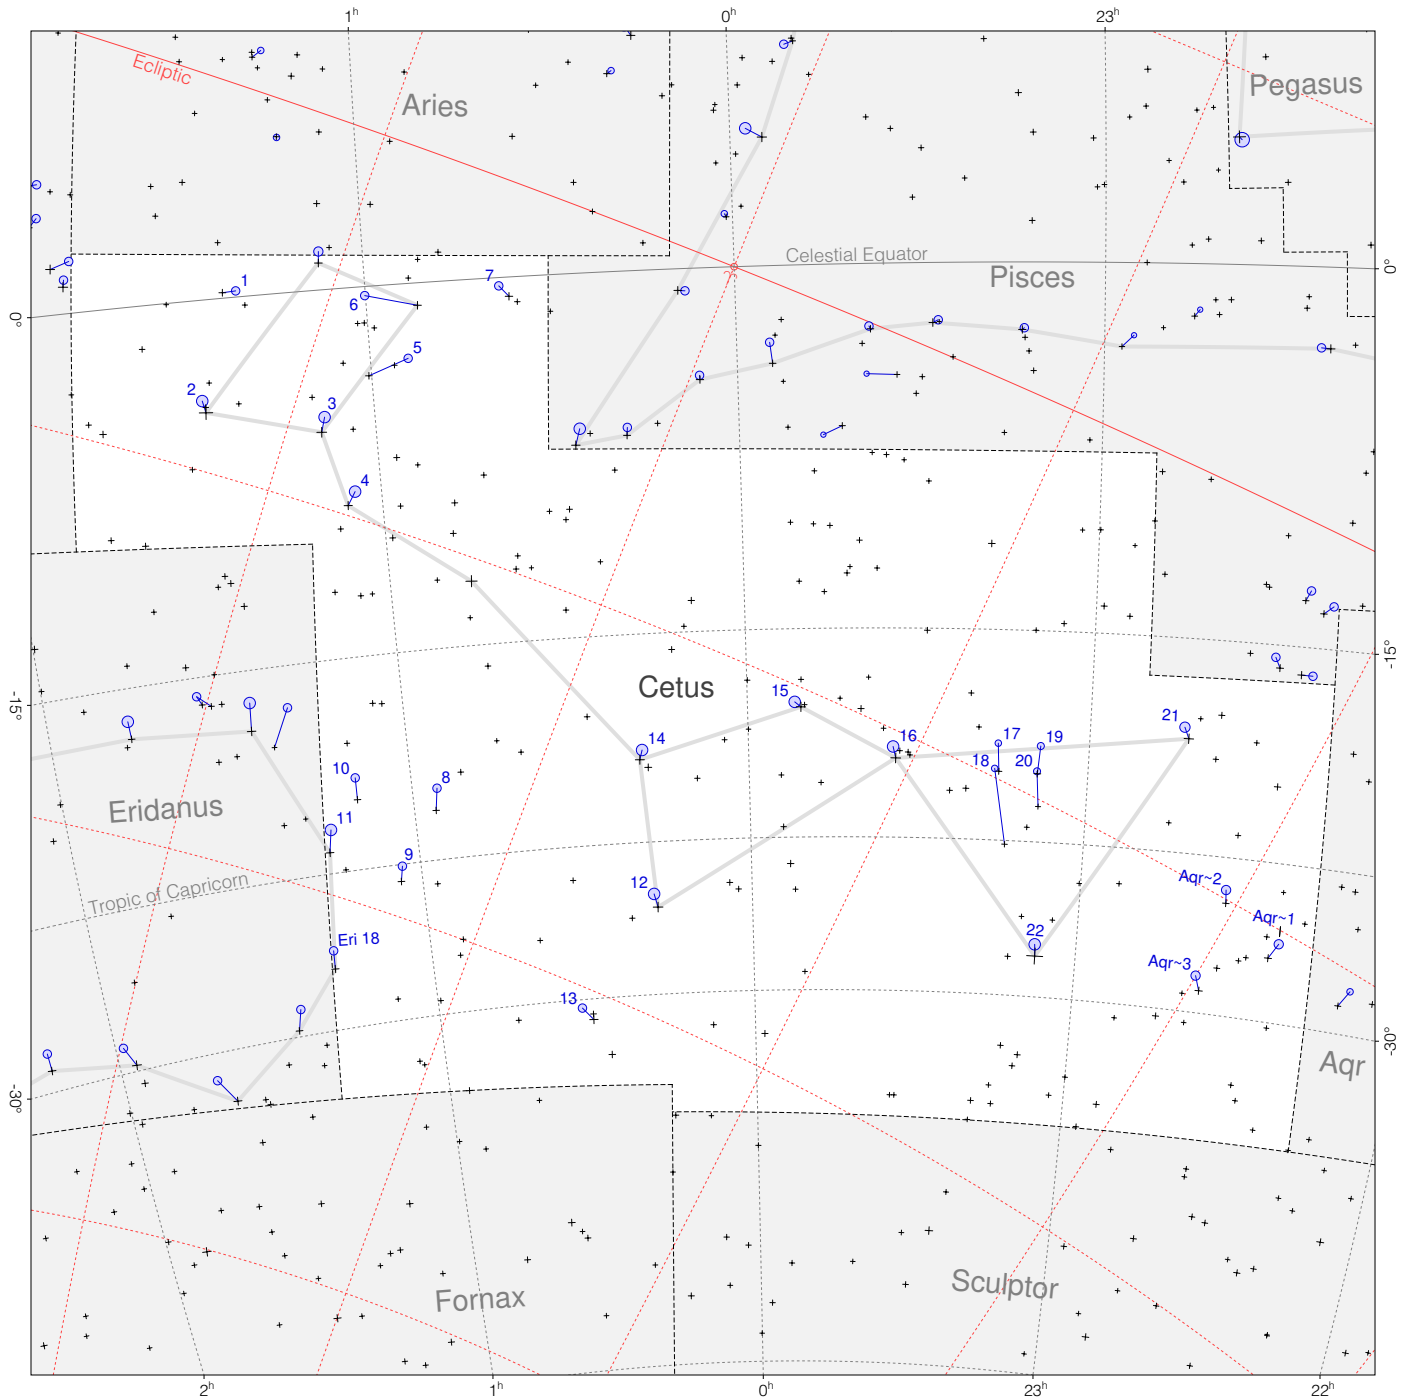

Ptolemy stars in Cetus

Magnitudes: 1 2 3 4 5 6 7

Scale at center: 0° 2° 4°