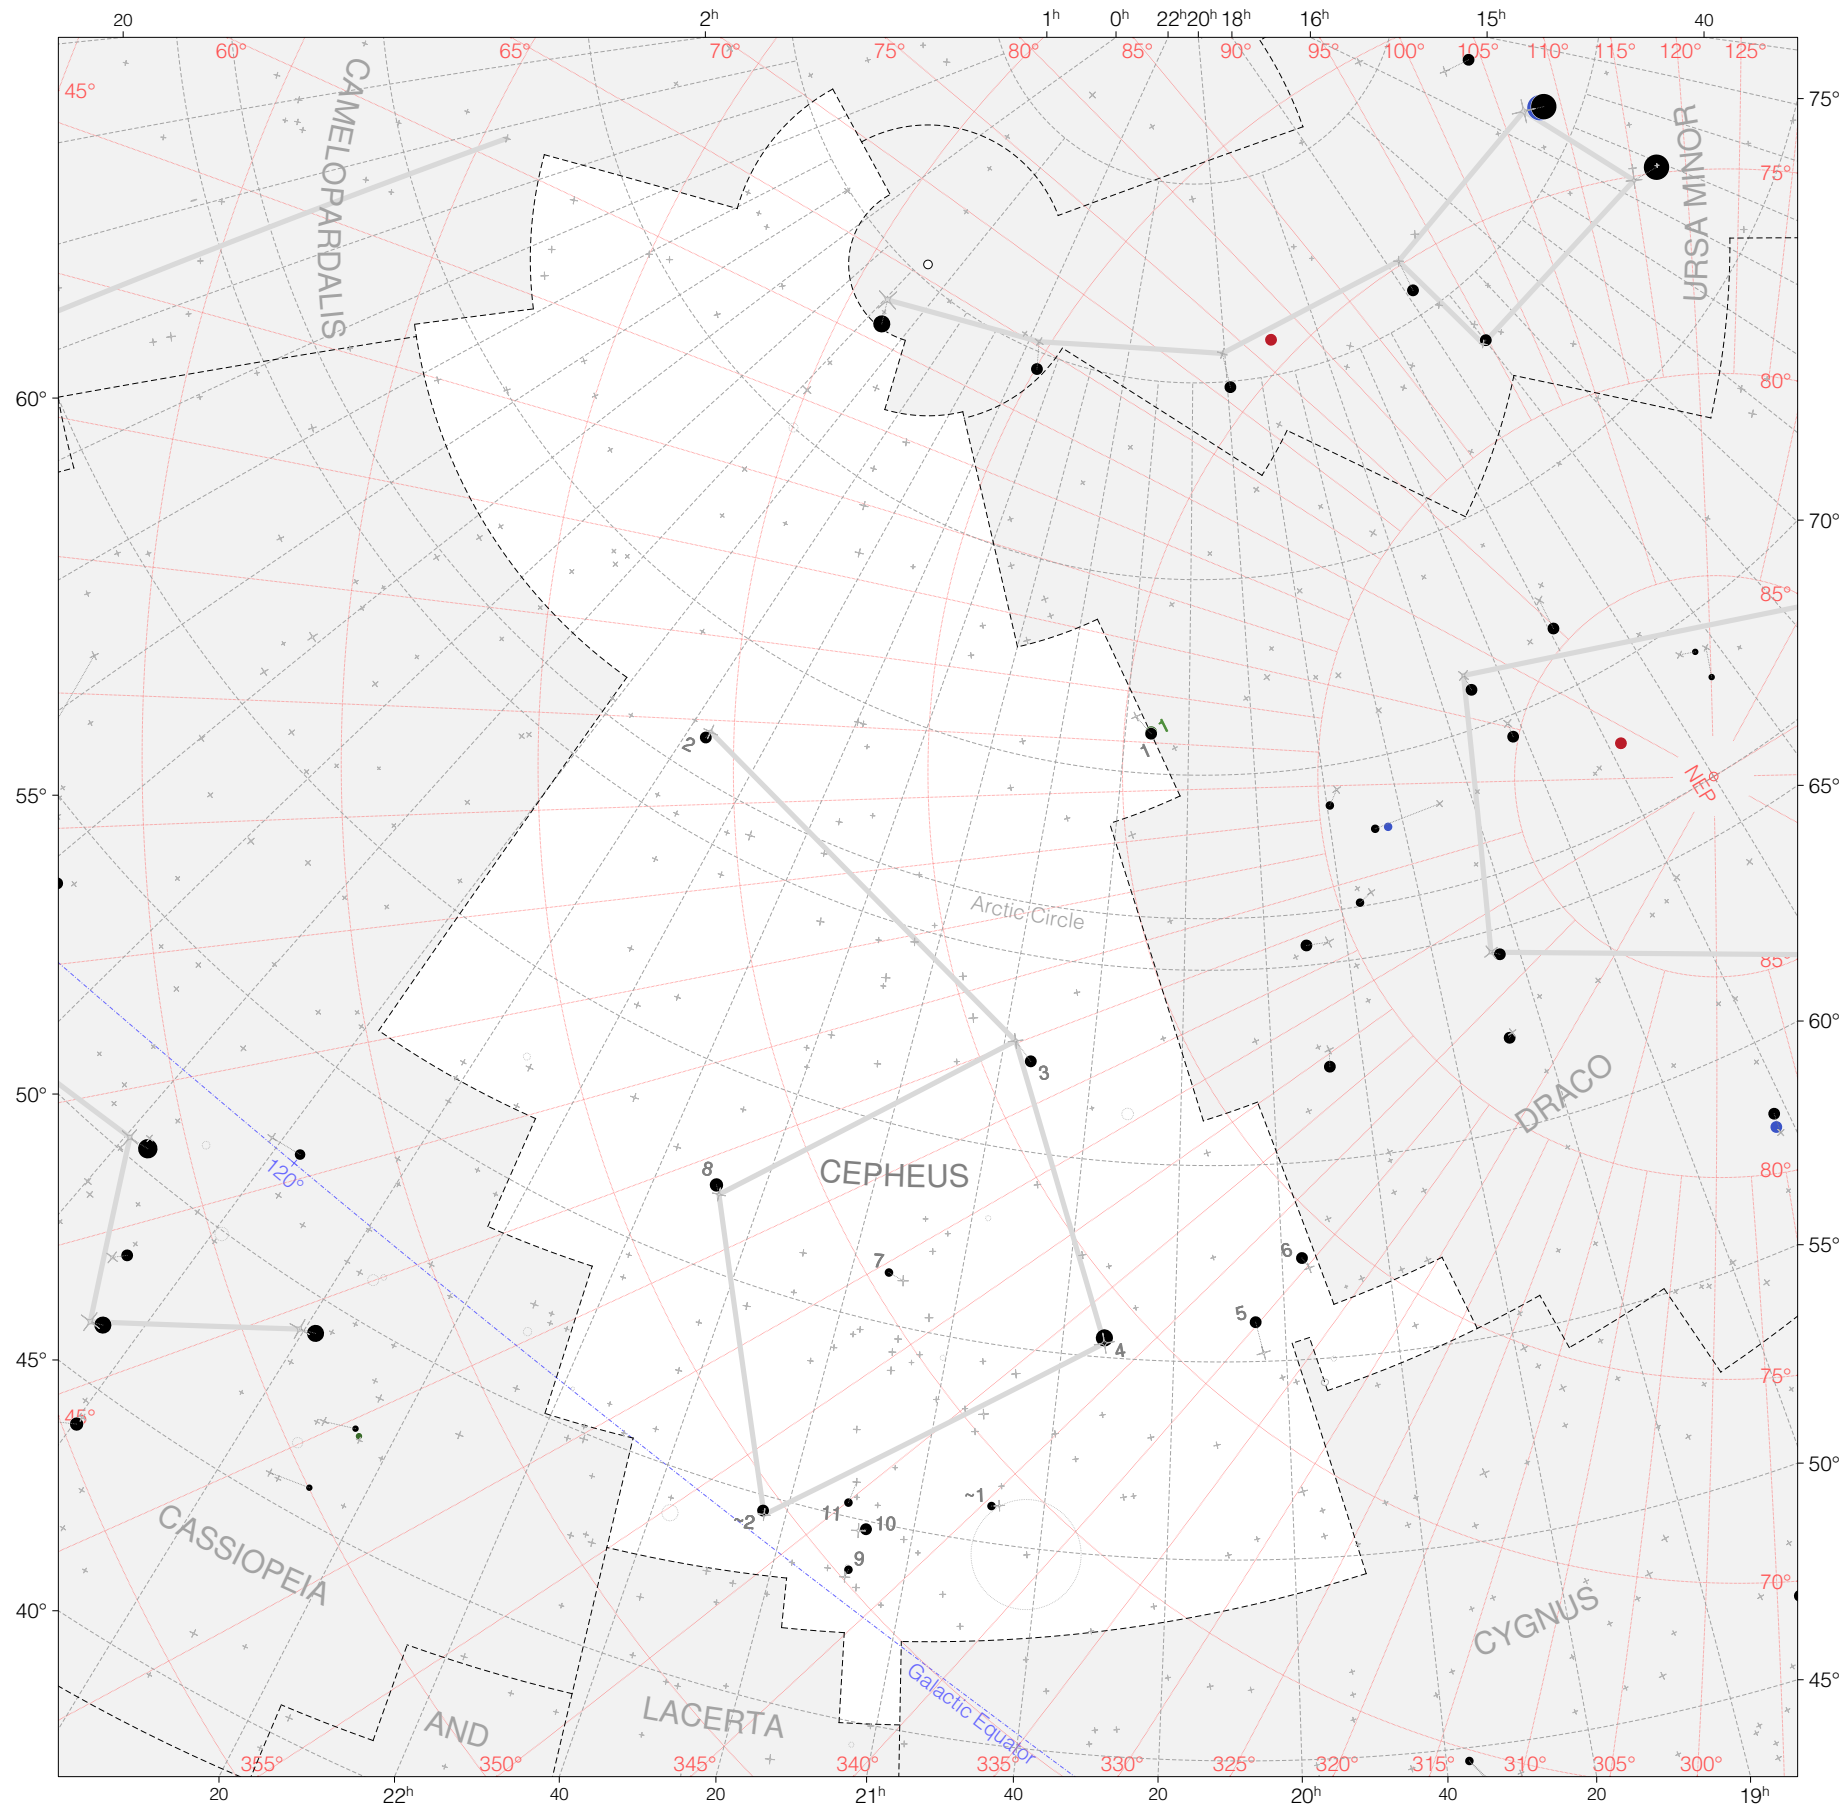

Ptolemy Stars in Cepheus

Magnitudes: 1 2 3 4 5 6

Versions: t p m b

Scale at center: 0° 2° 4°