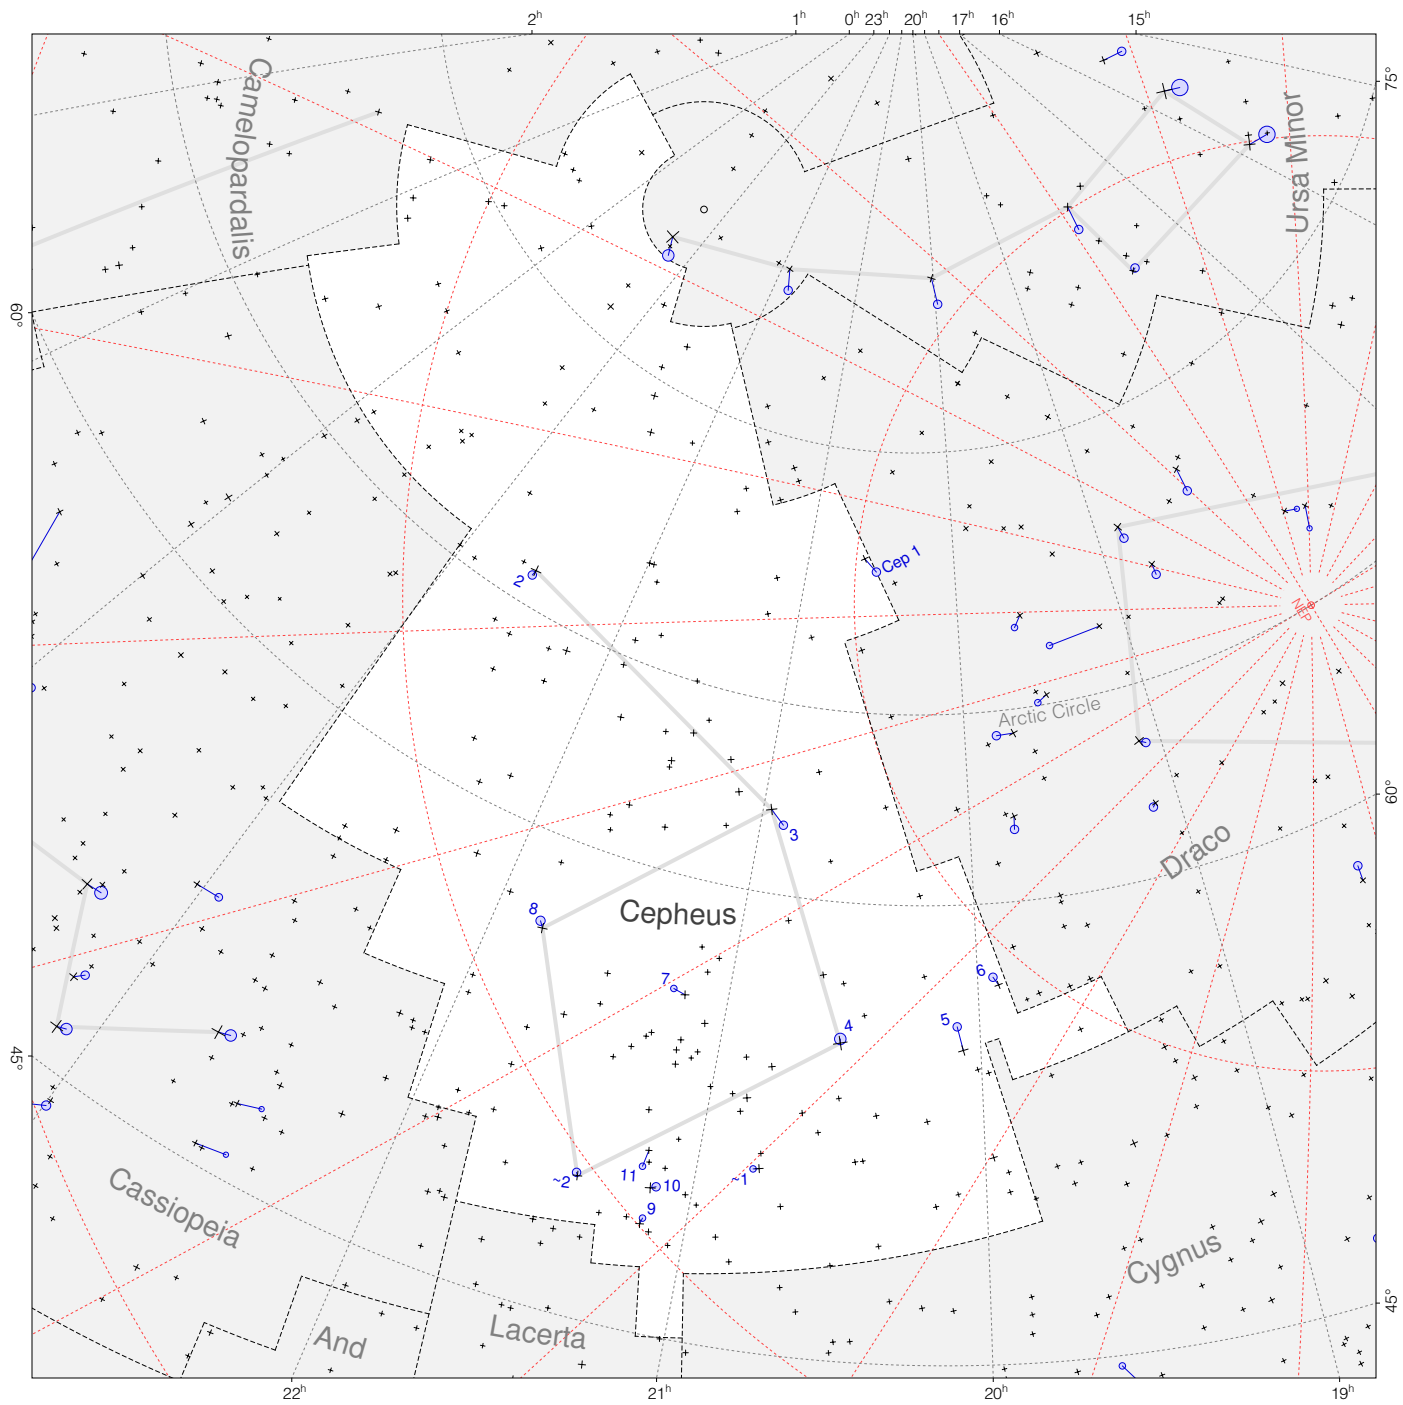

Ptolemy stars in Cepheus

Magnitudes: 
1 2 3 4 5 6 7

Scale at center:  0° 2° 4°