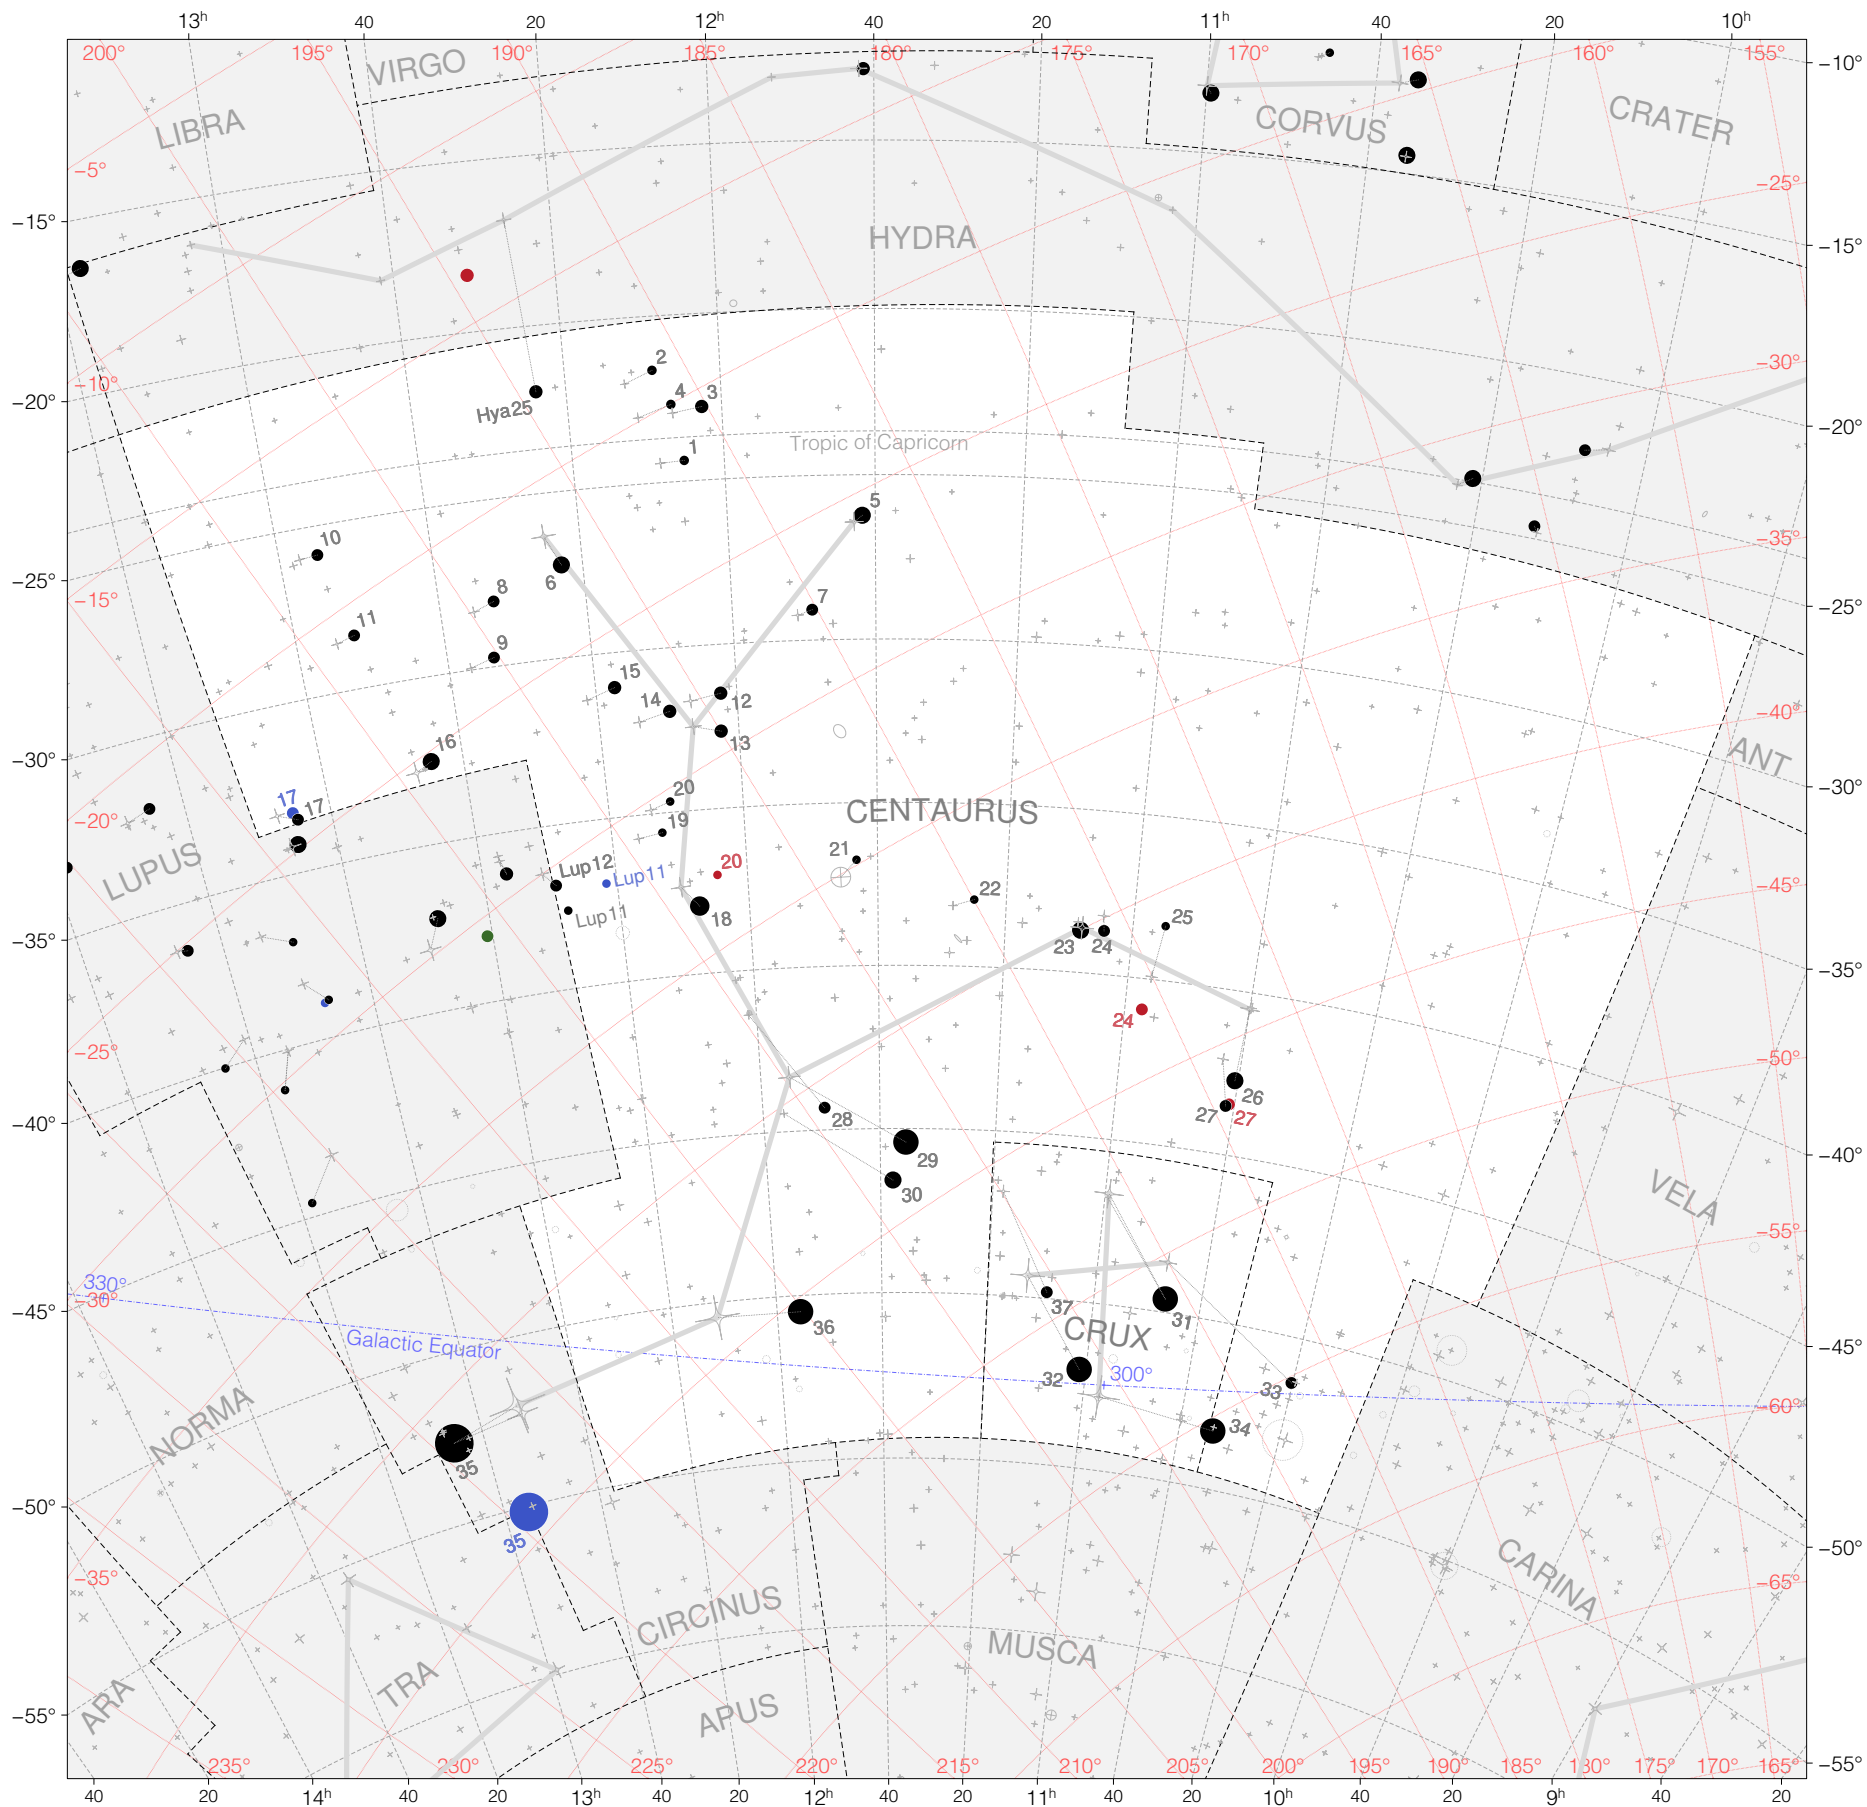

# Ptolemy Stars in Centaurus

Magnitudes: 1 2 3 4 5 6

Versions: t p m b

Scale at center: 0° 2° 4°