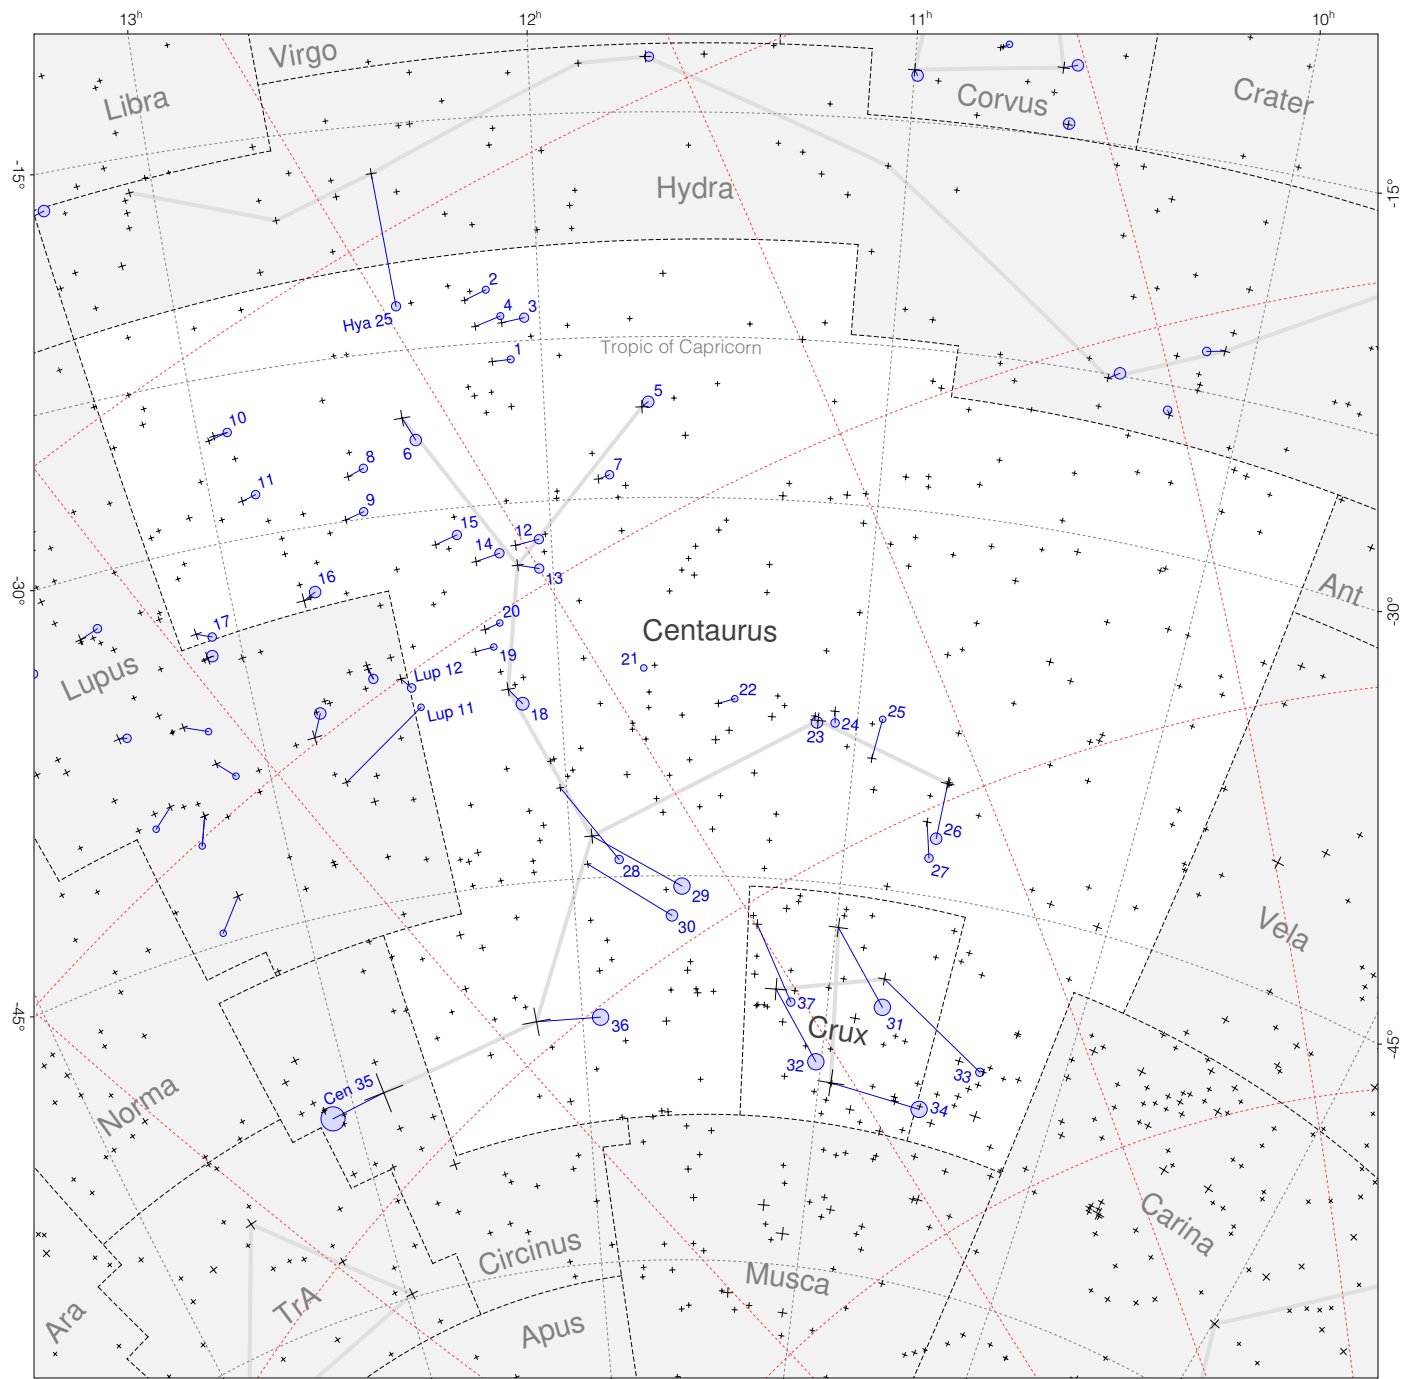

Ptolemy stars in Centaurus

Magnitudes: 
 1 2 3 4 5 6 7

Scale at center:  0° 2° 4°