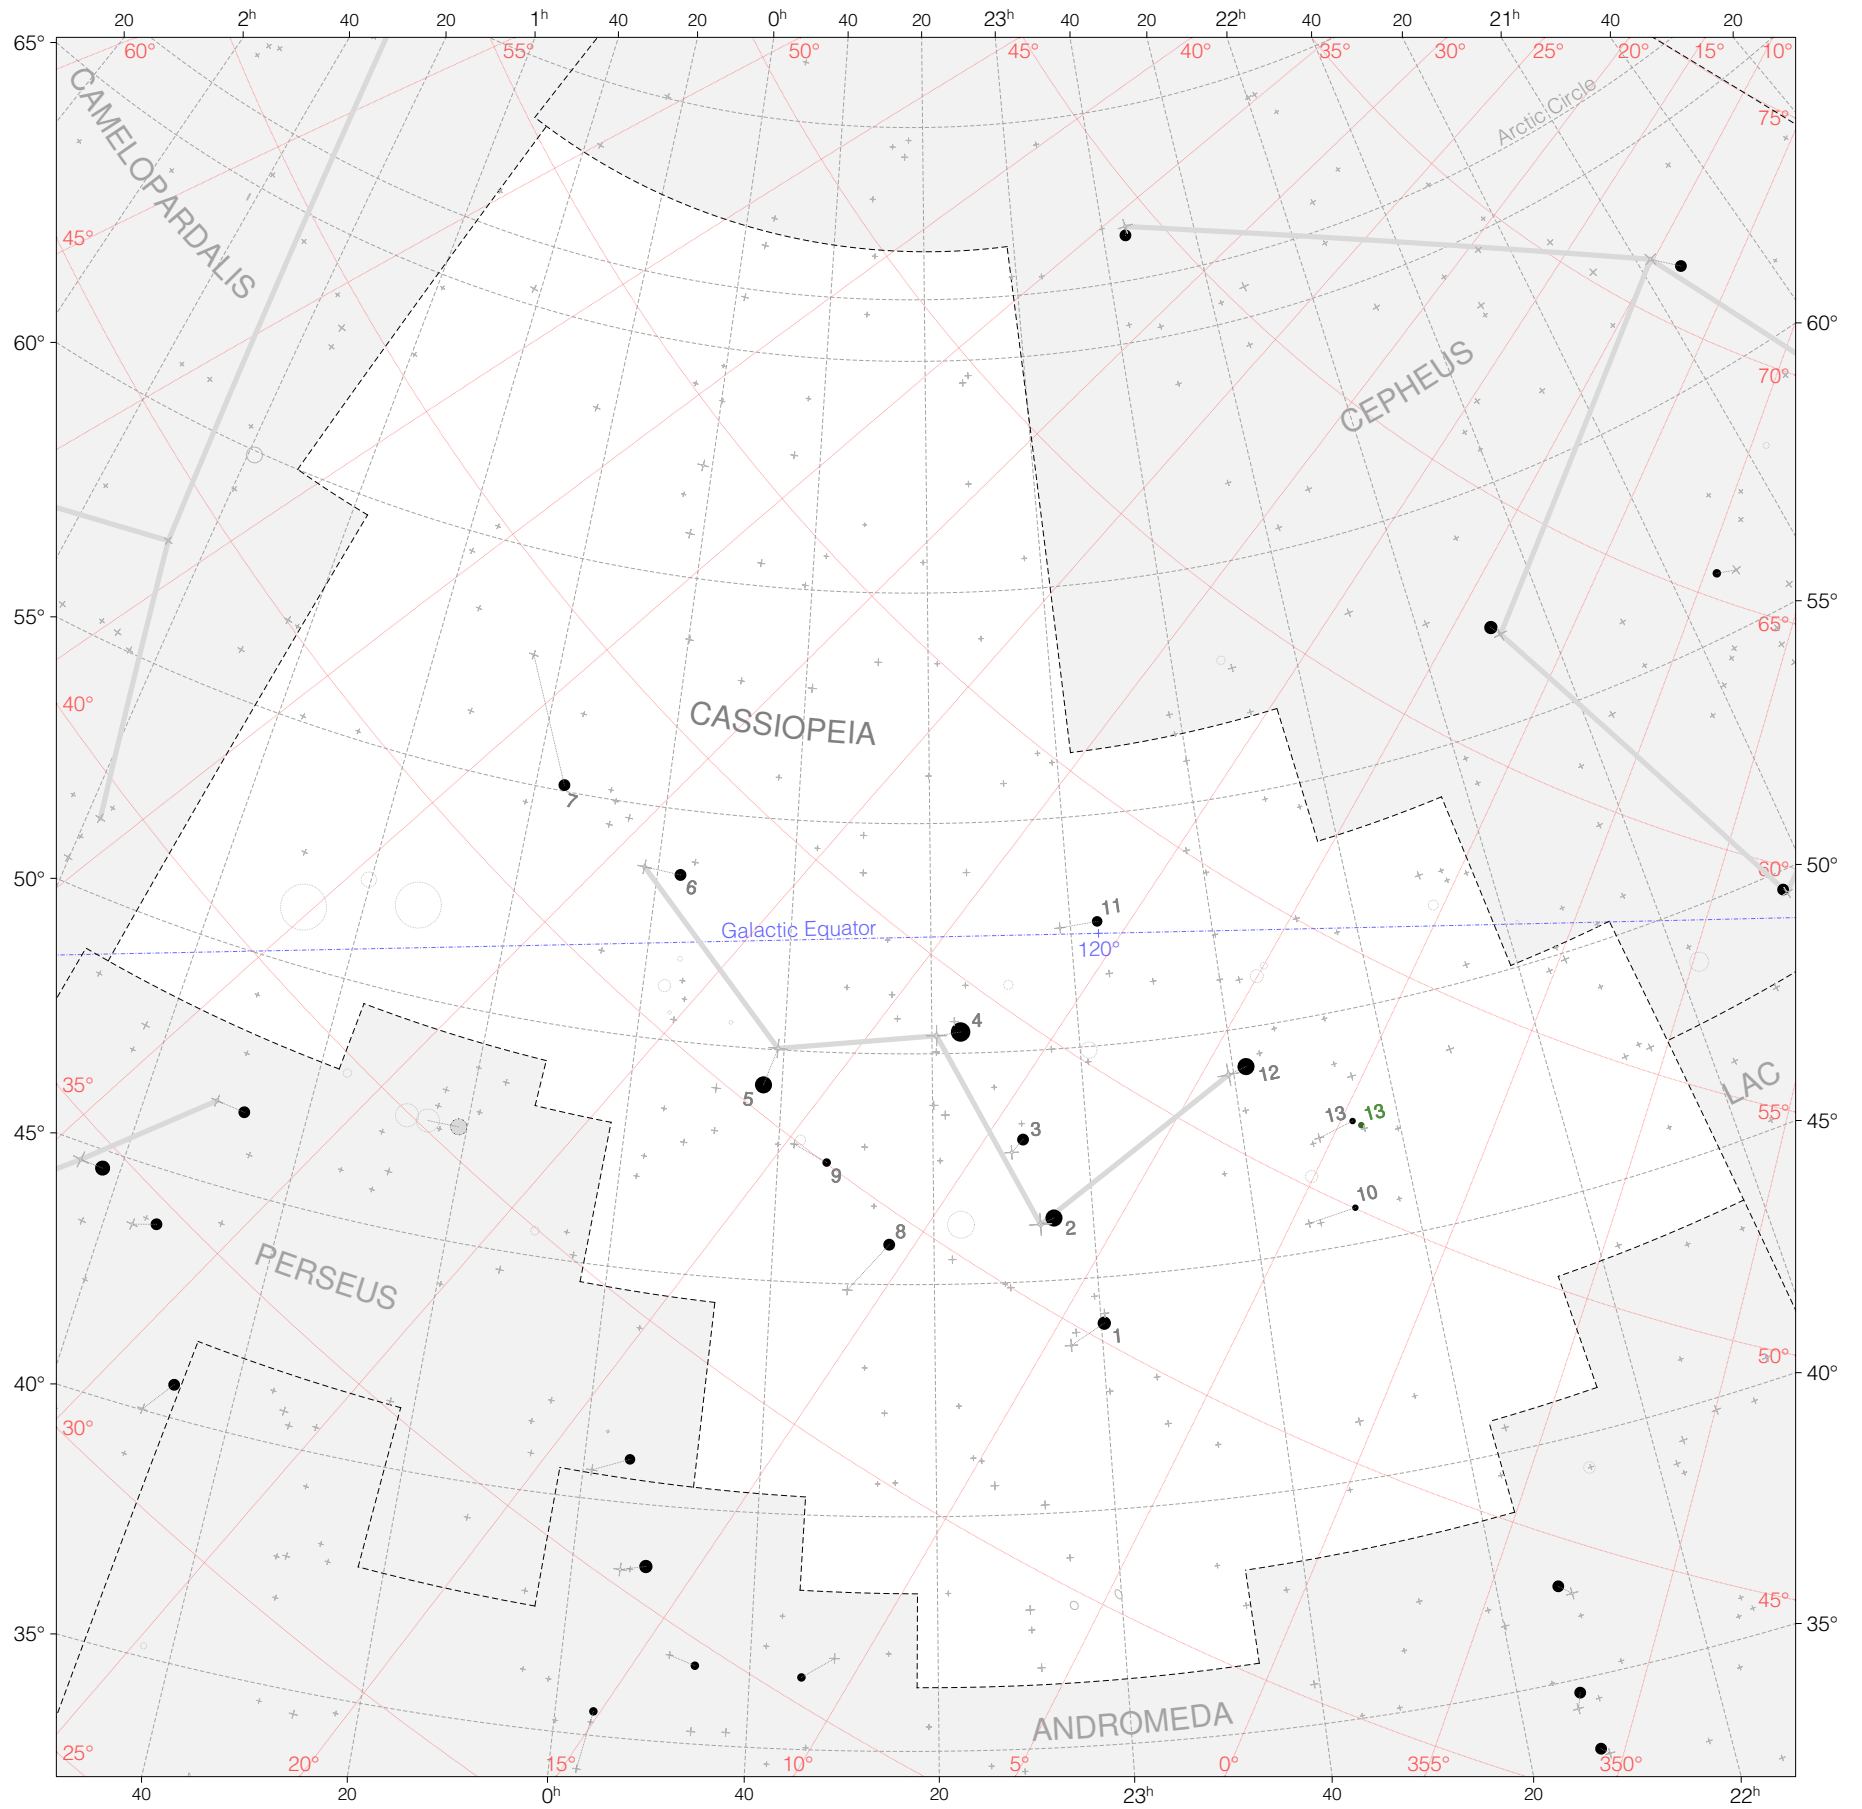

Ptolemy Stars in Cassiopeia

Magnitudes: 1 2 3 4 5 6

Versions: t p m b

Scale at center: 0° 2° 4°